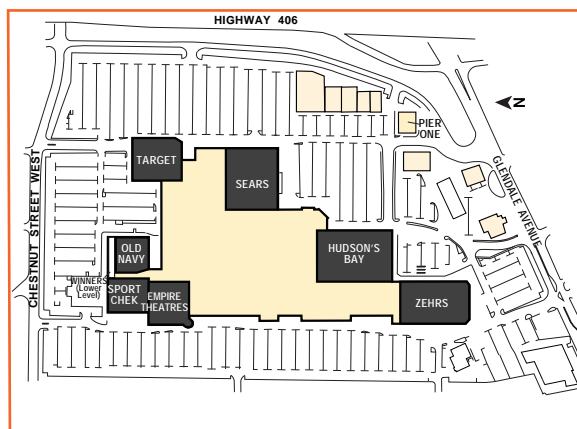

PEN CENTRE

DESCRIPTION

Pen Centre is the Niagara Peninsula's largest shopping destination. Featuring 180 of the most popular store brands and services, visitors to Pen Centre can enjoy one million square feet of great shopping, dining and entertainment in a comfortable, climate controlled environment.

CENTRE ADDRESS

221 Glendale Avenue
 St. Catharines, Ontario
 L2T 2K9
 Tel: (905) 682-8645
 Fax: (905) 682-5900
www.thepencentre.com

Pen Centre is conveniently located adjacent to Highway 406 at Glendale Avenue. We are easily accessible from the Q.E.W. and just 15 minutes west of Niagara Falls.

PEN CENTRE

SIZE, TENANTS, AMENITIES

G.L.A.: 1,072,132 sq ft

RETAIL STORES: 180

FOOD COURT SEATING: 570

PARKING SPACES: 5,000

MAJOR RETAILERS:

Sears	194,611 sq ft
Hudson's Bay	150,688 sq ft
Target	126,690 sq ft
Zehrs	59,908 sq ft
Empire Theatres	55,888 sq ft
Winners	28,476 sq ft
Home Sense	24,799 sq ft
Sport Chek	23,245 sq ft
Old Navy	15,665 sq ft
H&M	18,196 sq ft

Large Format Users

Empire 8 Theatres	41
H&M	50
Hudson's Bay	1
Old Navy	120
Sears	60
Sport Chek	119
Target	52
Winners	615L
Zehrs	8

Pen Centre Out Parcels

A&W Drive Thru	1009
Bombay	1007B
Boston Pizza	1002
Bowring	1004
George Richards	1005
Home Sense	1008
Kelsey's	1001
Motherhood Maternity	1006
Pier 1 Imports	1003