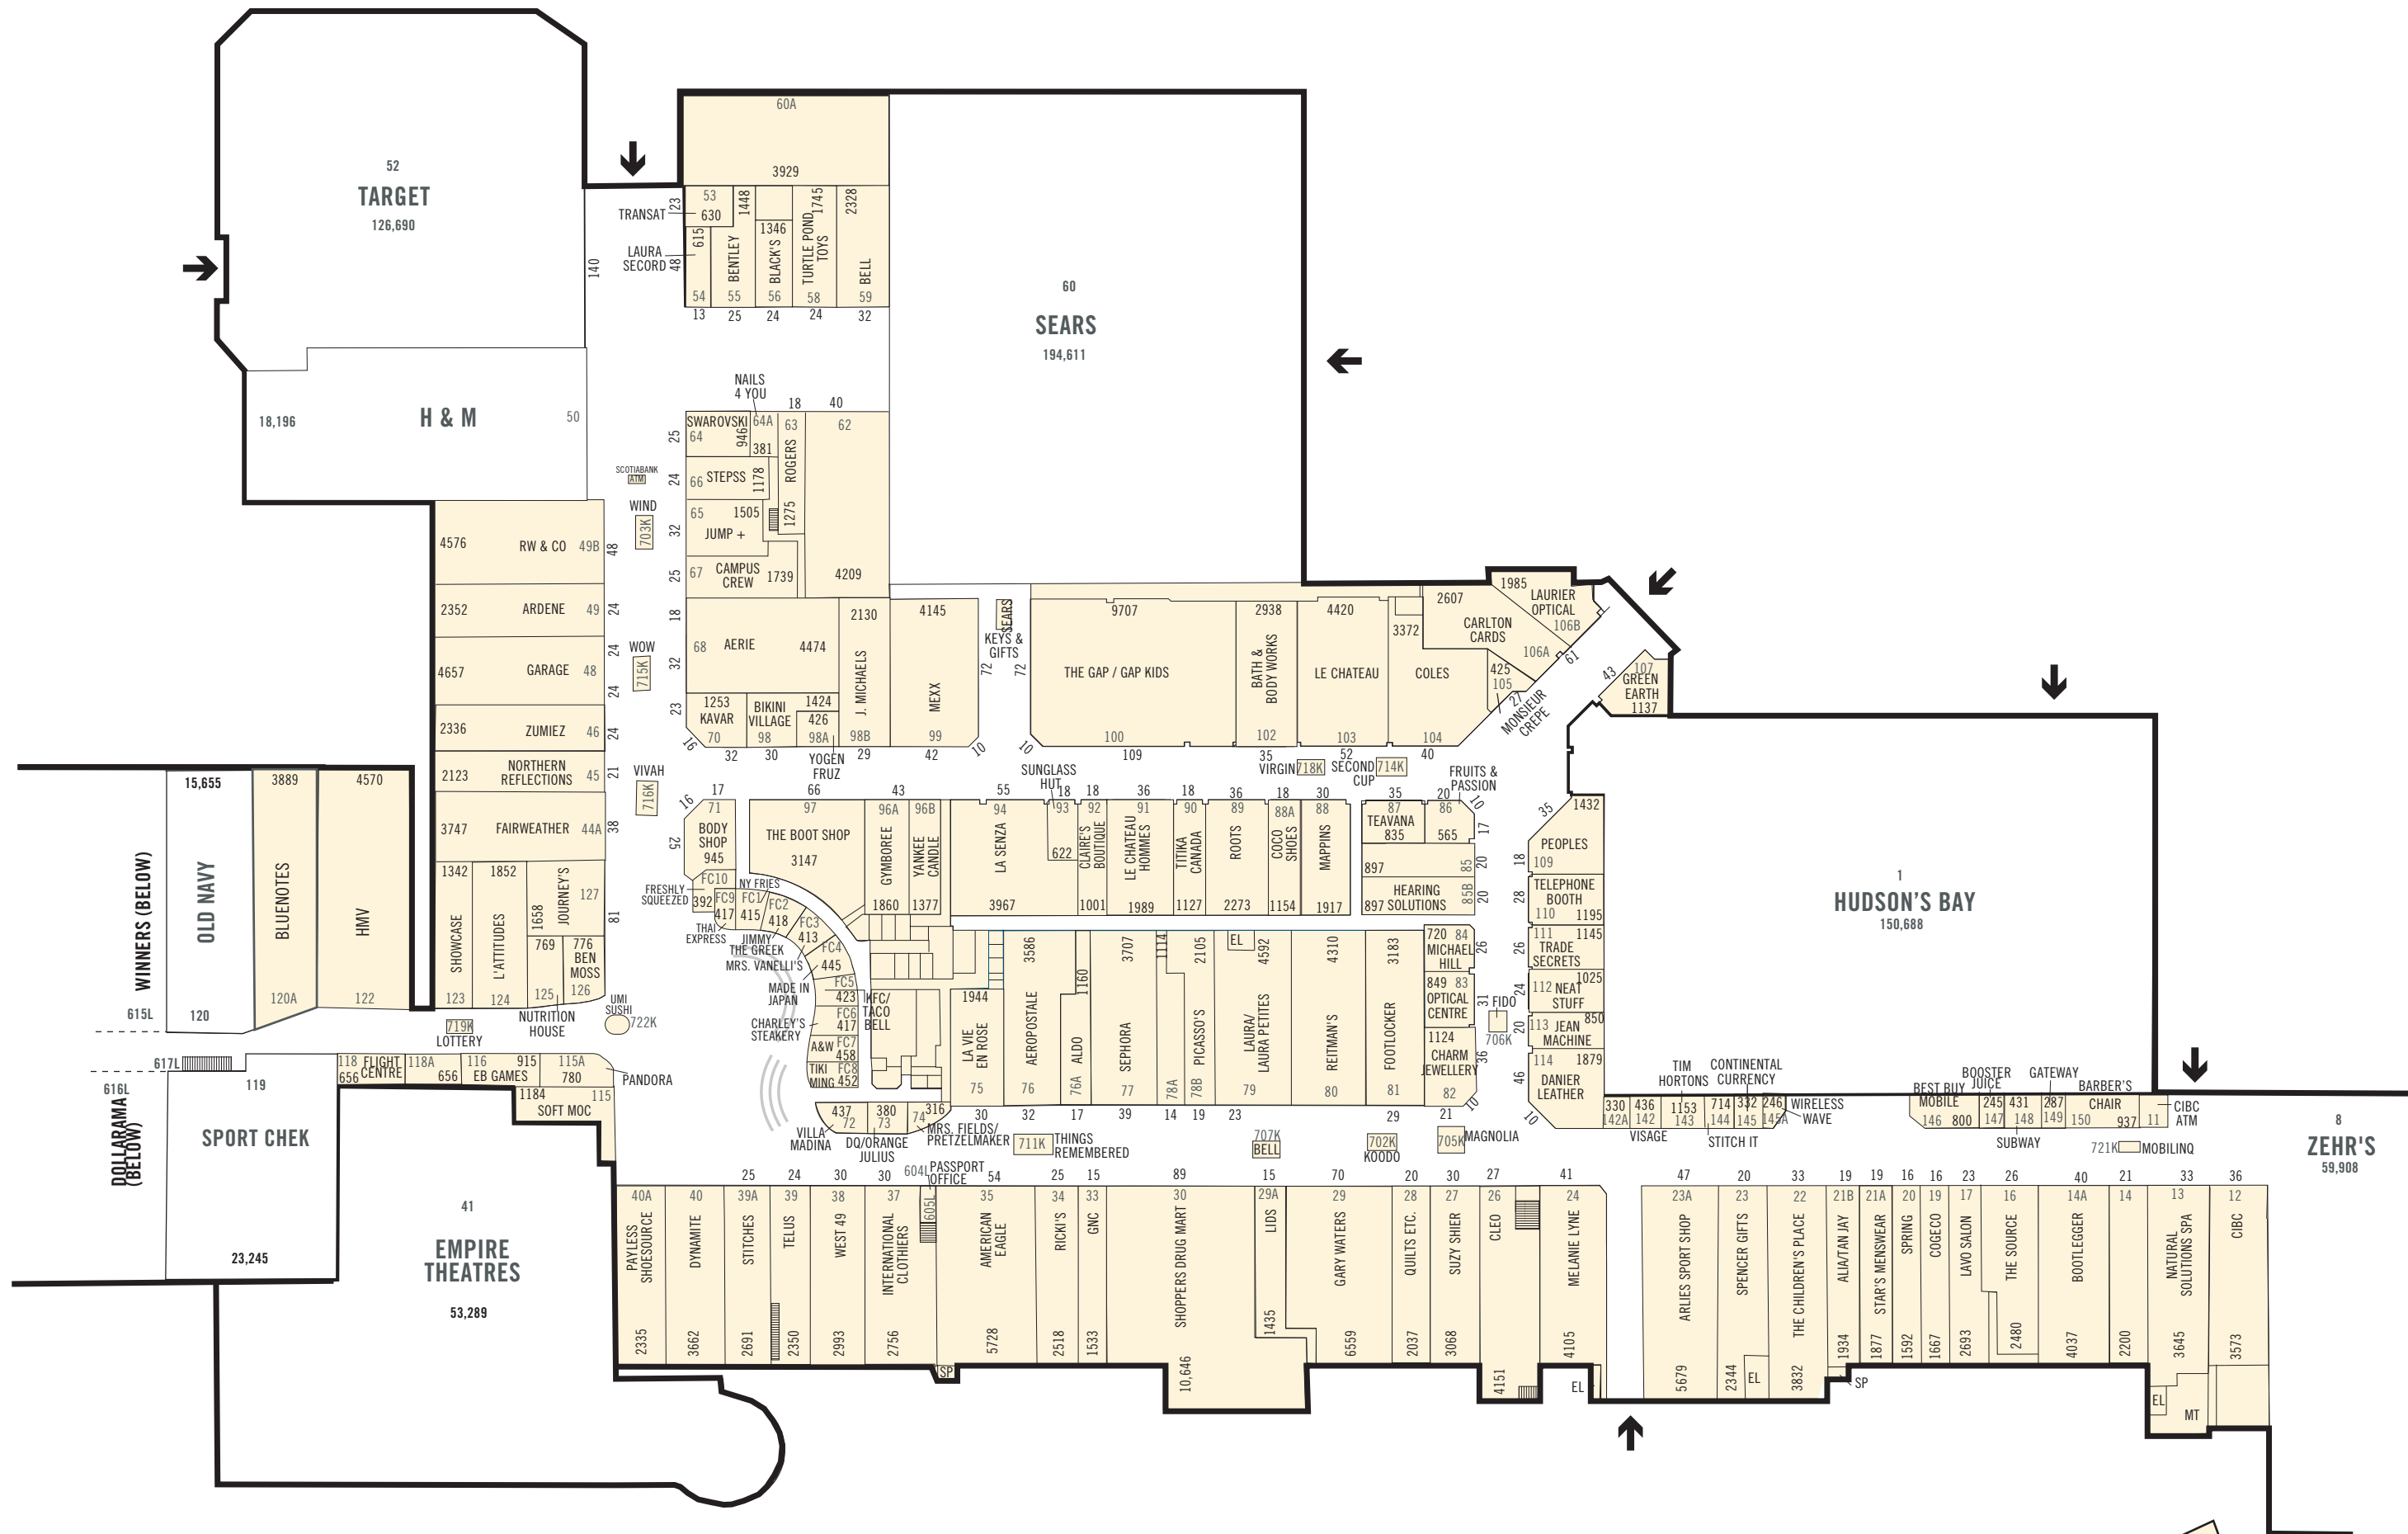

PEN CENTRE

SIZE, TENANTS, AMENITIES

G.L.A.: 1,072,132 sq ft

RETAIL STORES: 180

FOOD COURT SEATING: 570

PARKING SPACES: 5,000

MAJOR RETAILERS:

Sears	194,611 sq ft
Hudson's Bay	150,688 sq ft
Target	126,690 sq ft
Zehrs	59,908 sq ft
Empire Theatres	55,888 sq ft
Winners	28,476 sq ft
Home Sense	24,799 sq ft
Sport Chek	23,245 sq ft
Old Navy	15,665 sq ft
H&M	18,196 sq ft

Large Format Users

Empire 8 Theatres	41
H&M	50
Hudson's Bay	1
Old Navy	120
Sears	60
Sport Chek	119
Target	52
Winners	615L
Zehrs	8

Pen Centre Out Parcels

A&W Drive Thru	1009
Bombay	1007B
Boston Pizza	1002
Bowring	1004
George Richards	1005
Home Sense	1008
Kelsey's	1001
Motherhood Maternity	1006
Pier 1 Imports	1003