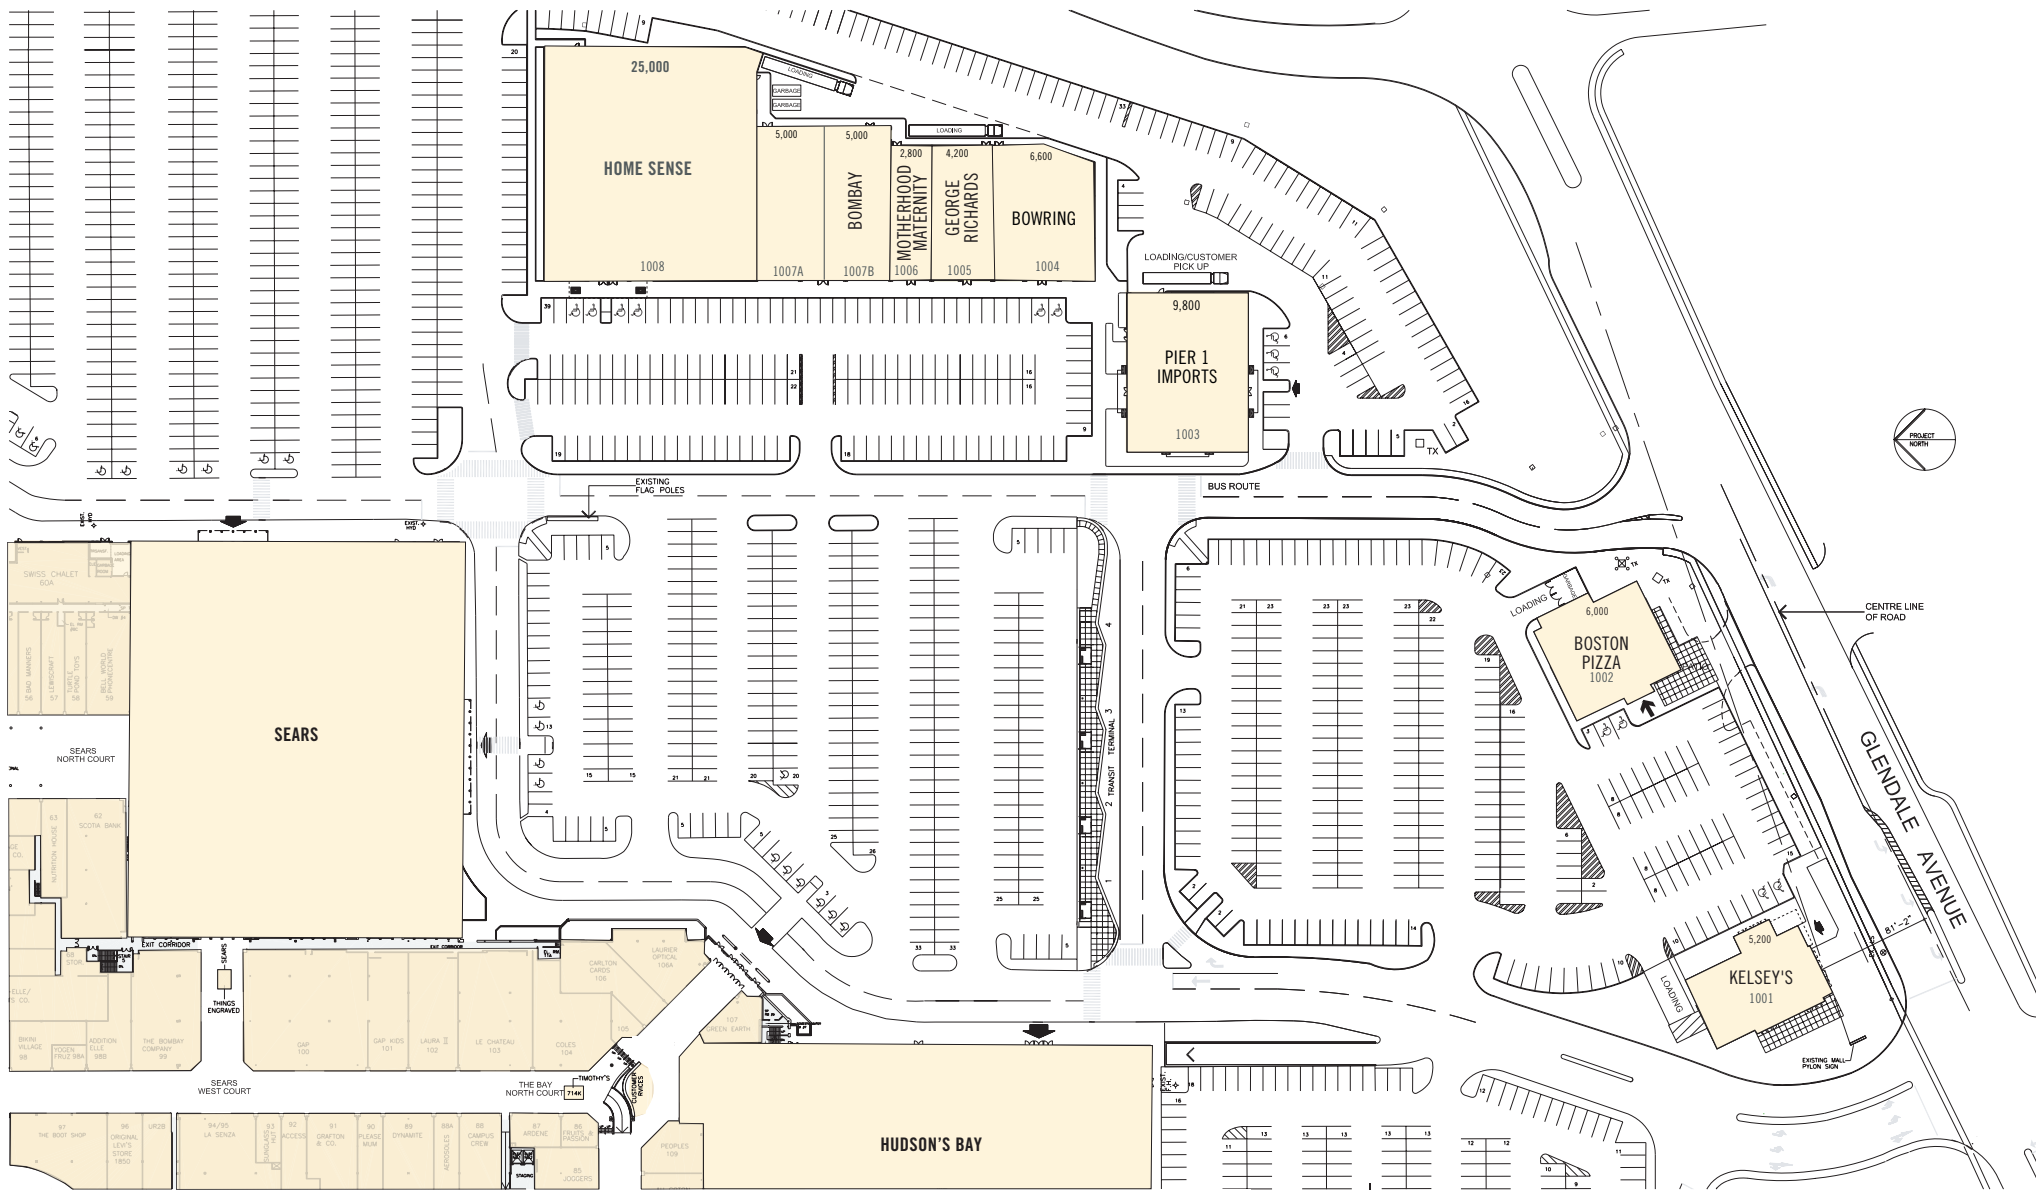

PEN CENTRE OUT PARCELS