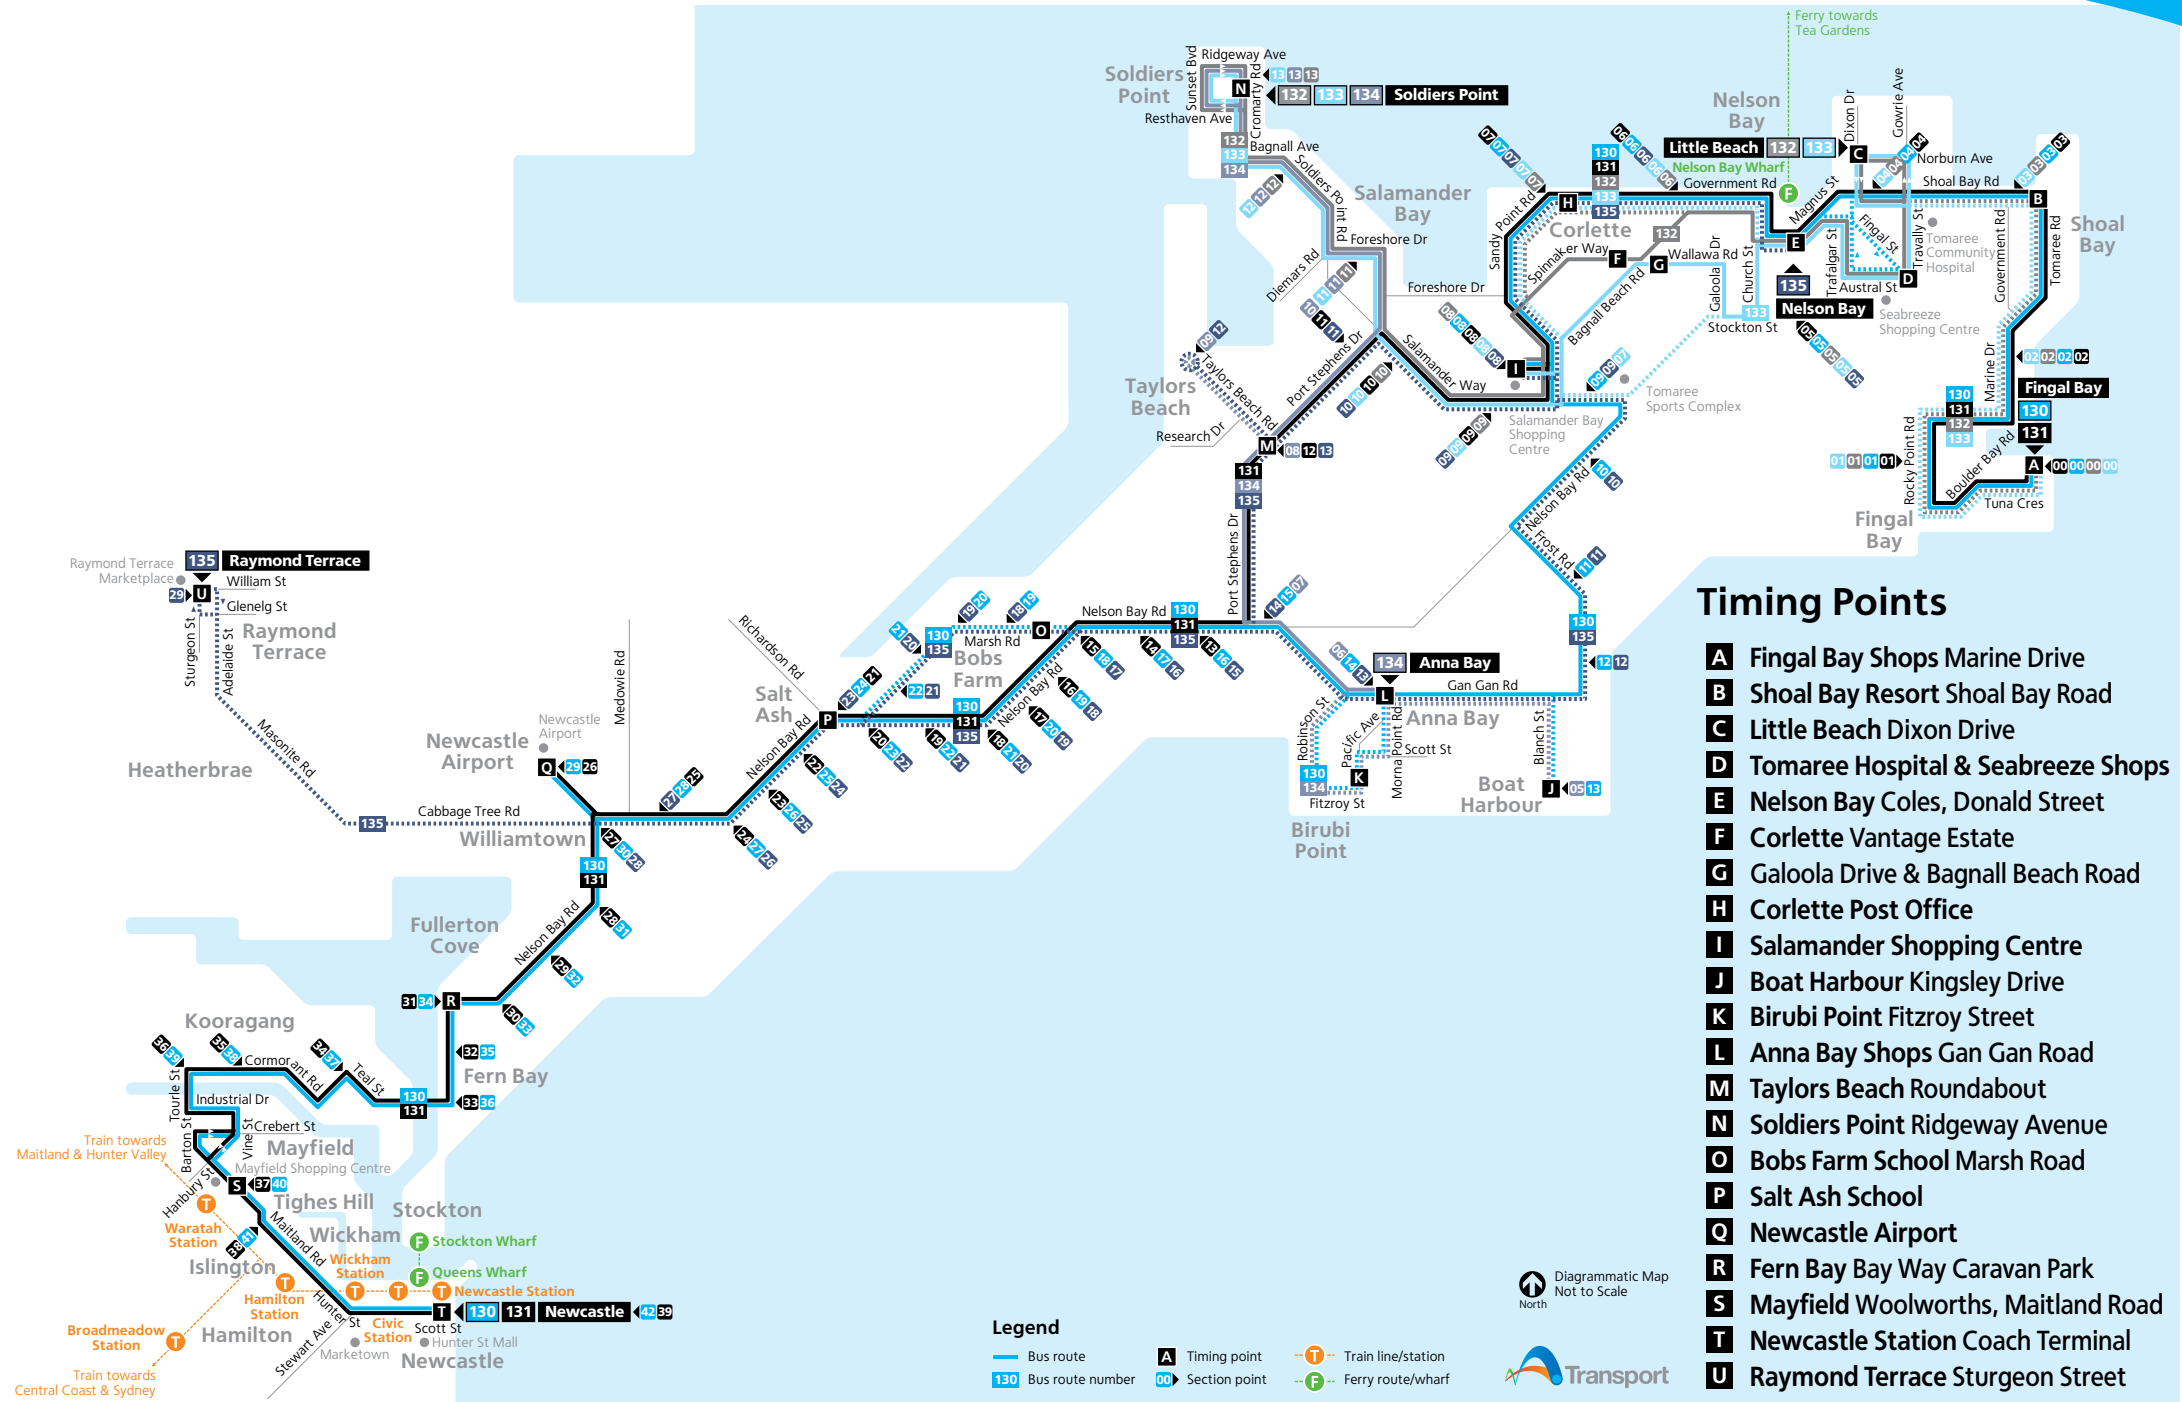

Section Points for services shown in this timetable are located at:

Routes 132 and 133

Section Point Number

Location:

- 00 **Fingal Bay Shops** Marine Drive
- 01 Rocky Point Road
- 02 Marine Drive
- 03 Shoal Bay Road
- 04 Shoal Bay Road
- 05 **Nelson Bay** Coles, Donald Street
- 06 Government Road
- 07 Sandy Point Road
OR Salamander Way (Route 133)
- 08 **Salamander Shopping Centre**
- 09 Salamander Way
- 10 Salamander Way
- 11 Foreshore Drive
- 12 Soldiers Point Road
- 13 **Soldiers Point** Ridgeway Avenue

Route 134

Section Point Number

Location:

- 05 **Boat Harbour** Kingsley Drive
- 06 **Anna Bay Shops** Gan Gan Road
- 07 Nelson Bay Road
- 08 **Taylor's Beach** Roundabout
- 09 Taylor's Beach Road
- 10 Port Stephens Drive
- 11 Foreshore Drive
- 12 Soldiers Point Road
- 13 **Soldiers Point** Ridgeway Avenue

- ### Timing Points
- A** Fingal Bay Shops Marine Drive
 - B** Shoal Bay Resort Shoal Bay Road
 - C** Little Beach Dixon Drive
 - D** Tomaree Hospital & Seabreeze Shops
 - E** Nelson Bay Coles, Donald Street
 - F** Corlette Vantage Estate
 - G** Galoola Drive & Bagnall Beach Road
 - H** Corlette Post Office
 - I** Salamander Shopping Centre
 - J** Boat Harbour Kingsley Drive
 - K** Birubi Point Fitzroy Street
 - L** Anna Bay Shops Gan Gan Road
 - M** Taylors Beach Roundabout
 - N** Soldiers Point Ridgeway Avenue
 - O** Bobs Farm School Marsh Road
 - P** Salt Ash School
 - Q** Newcastle Airport
 - R** Fern Bay Bay Way Caravan Park
 - S** Mayfield Woolworths, Maitland Road
 - T** Newcastle Station Coach Terminal
 - U** Raymond Terrace Sturgeon Street