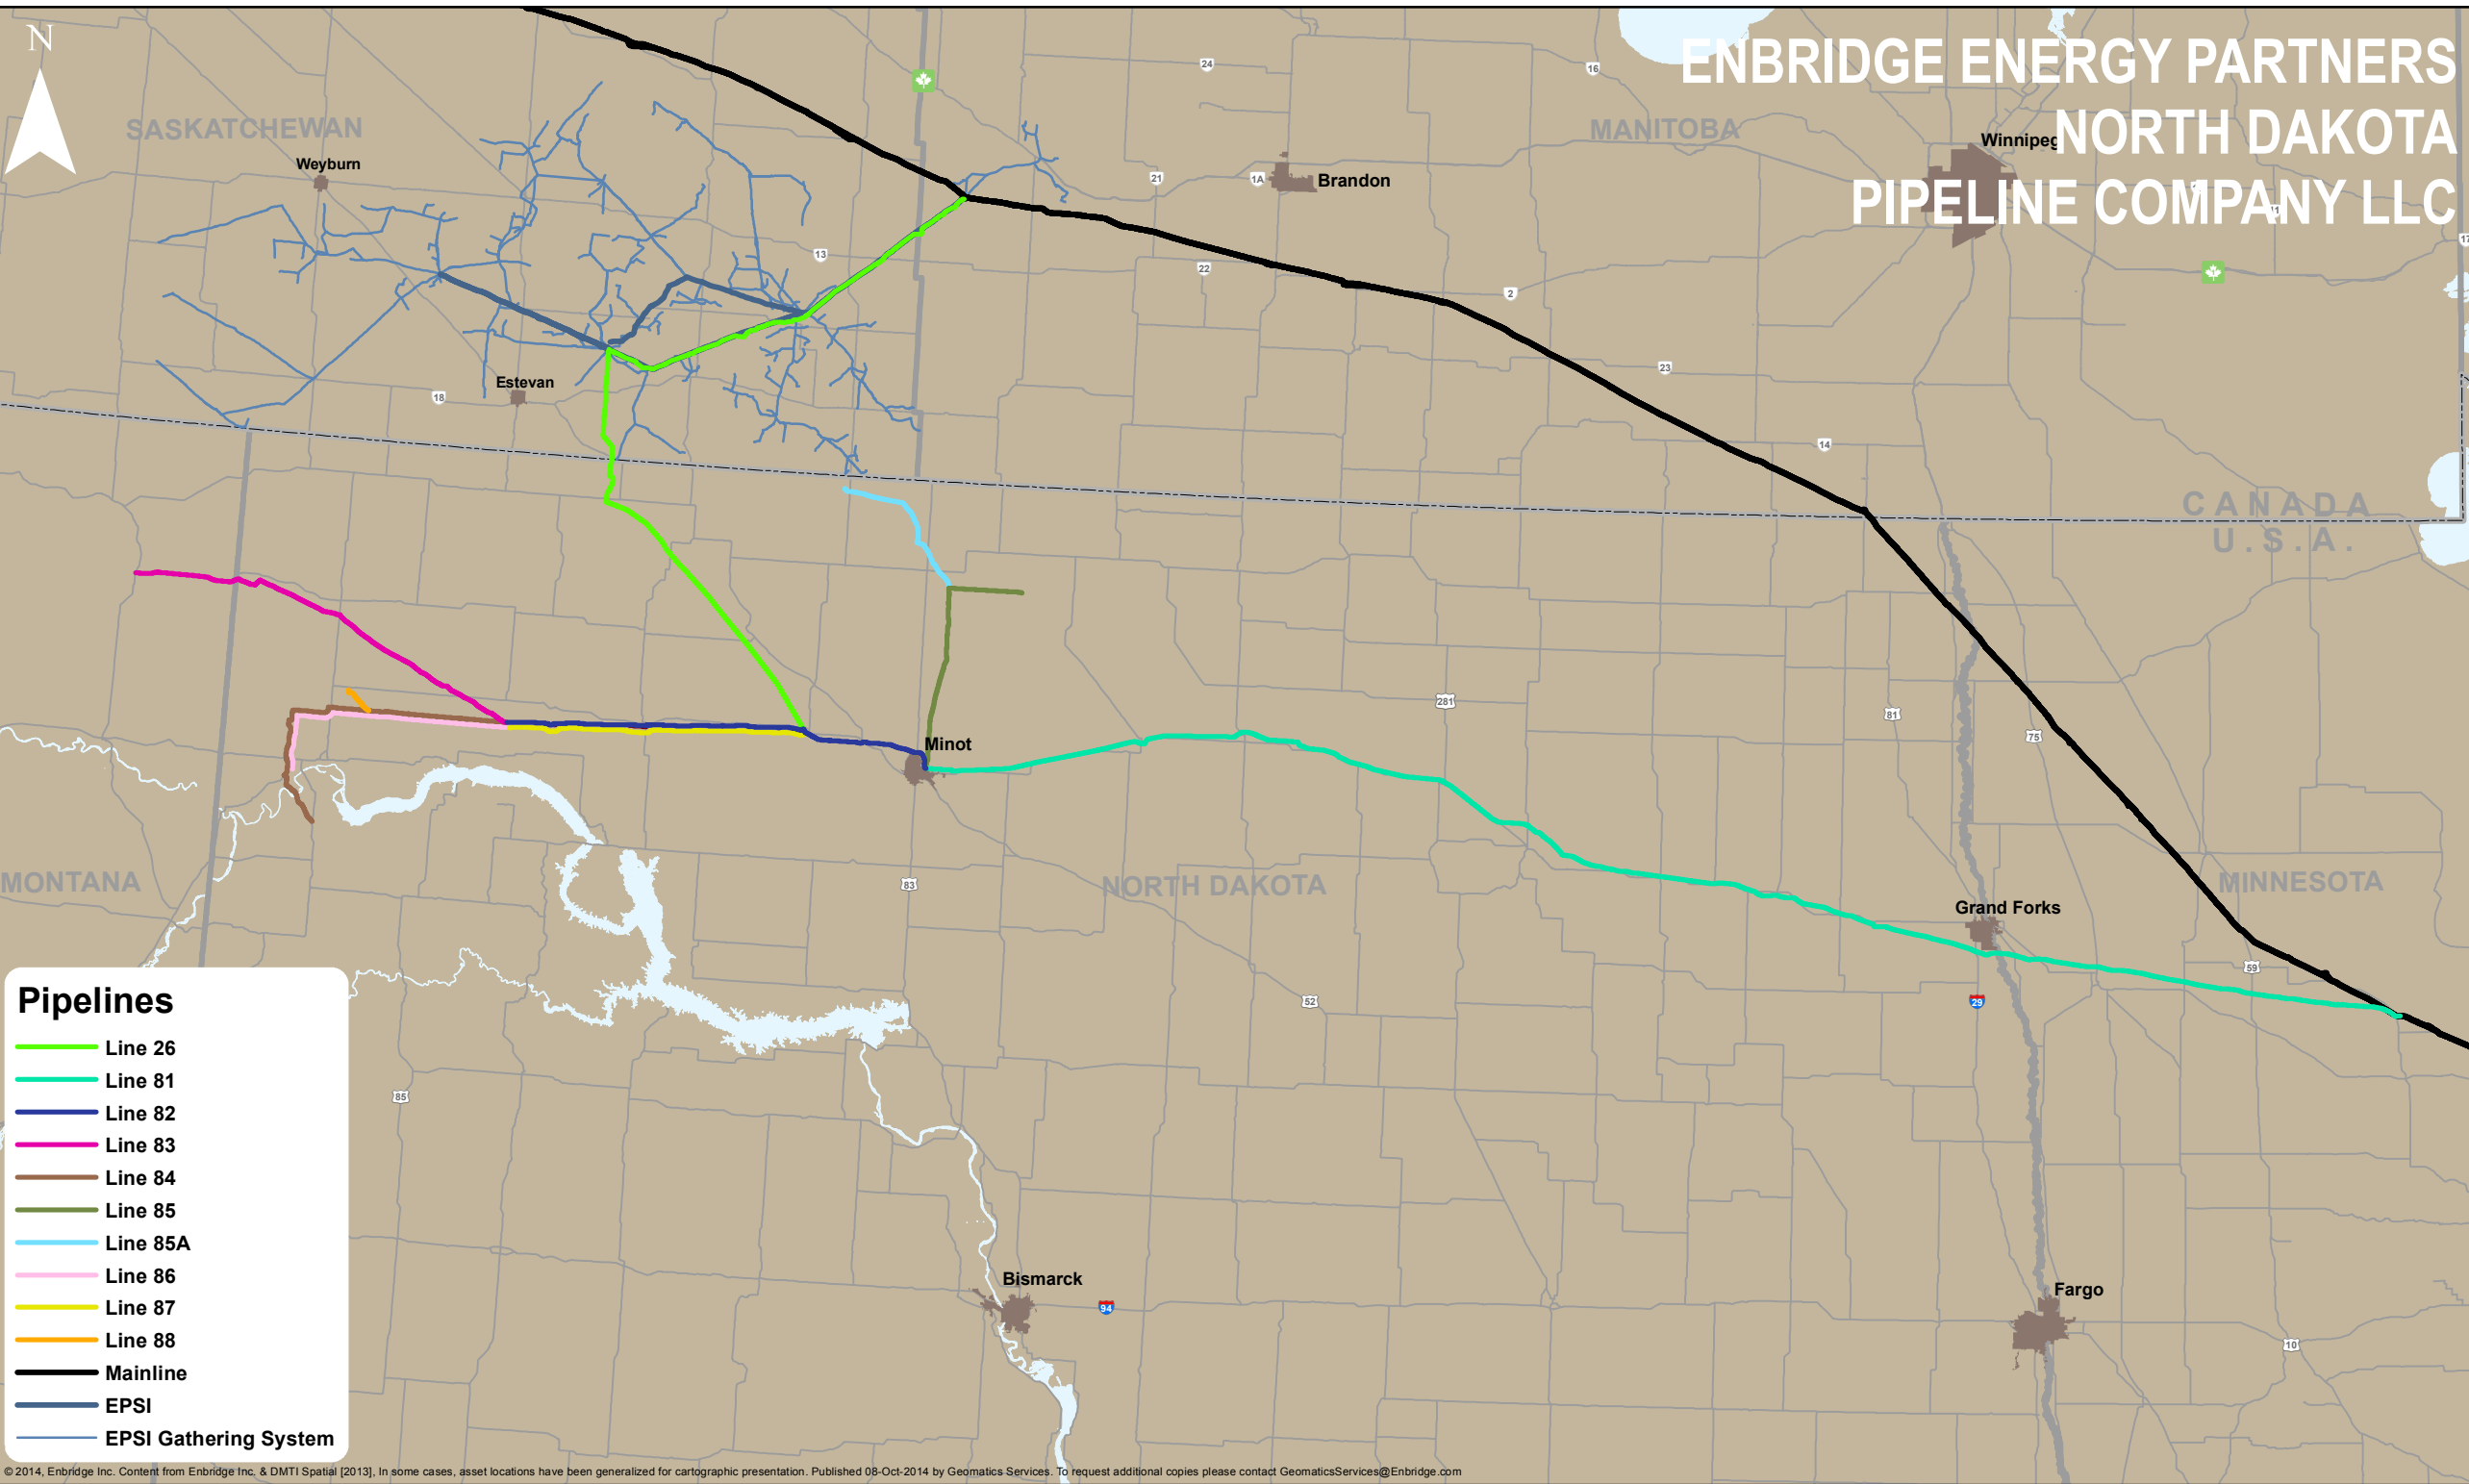

# ENBRIDGE ENERGY PARTNERS NORTH DAKOTA PIPELINE COMPANY LLC

- Pipelines**
- Line 26
  - Line 81
  - Line 82
  - Line 83
  - Line 84
  - Line 85
  - Line 85A
  - Line 86
  - Line 87
  - Line 88
  - Mainline
  - EPSI
  - EPSI Gathering System