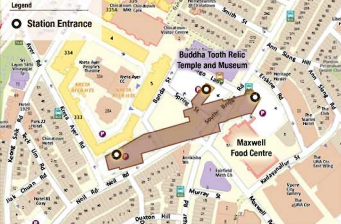

ION Orchard

Wheelock Place

▲ Great World Station
Entrance Artist Impression

Great World City

◀ Great World Station
Artist Impression

▲ Havelock Station Entrance Artist Impression

◀ Havelock Station Artist Impression

▲ Bukit Ho Swee Housing Estate

▲
Outram Park Station
Entrance Artist Impression

◀
Outram Park Station
Artist Impression

▲
Singapore General Hospital

▲ Maxwell Station Artist Impression

▲ Buddha Tooth Relic Temple and Museum

◀ Maxwell Station Entrance Artist Impression

Shenton Way Station
Artist Impression

Shenton House

Shenton Way Station Entrance
Artist Impression

Marina Bay Station Entrance
Artist Impression

Marina South Station
Artist Impression

Marina South Station Entrance
Artist Impression

Marina South Pier ▶

Gardens by the Bay Station
Artist Impression

Marina Barrage

Gardens by the Bay Station
Entrance Artist Impression

Gardens by the Bay

Tanjong Rhu Station Entrance Artist Impression