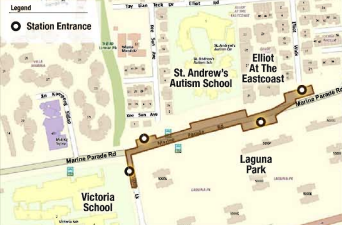

Marina South Station Entrance
Artist Impression

Marina South Pier ▶

Gardens by the Bay Station
Artist Impression

Marina Barrage

Gardens by the Bay Station
Entrance Artist Impression

Gardens by the Bay

Tanjong Rhu Station Entrance Artist Impression

Singapore Indoor Stadium

▲ Katong Park Station Entrance
Artist Impression

▶ The Albracca

◀ Katong Park

▶ The Waterside

▲
Amber Station Entrance
Artist Impression

▲
King's Mansion

◀ Aalto

Marine Parade Station
Entrance Artist Impression

Marine Parade
Community Building

Parkway Parade

CHIJ Katong Convent

Marine Terrace Station Entrance Artist Impression

St. Patrick's School

▲
Siglap Station Entrance
Artist Impression