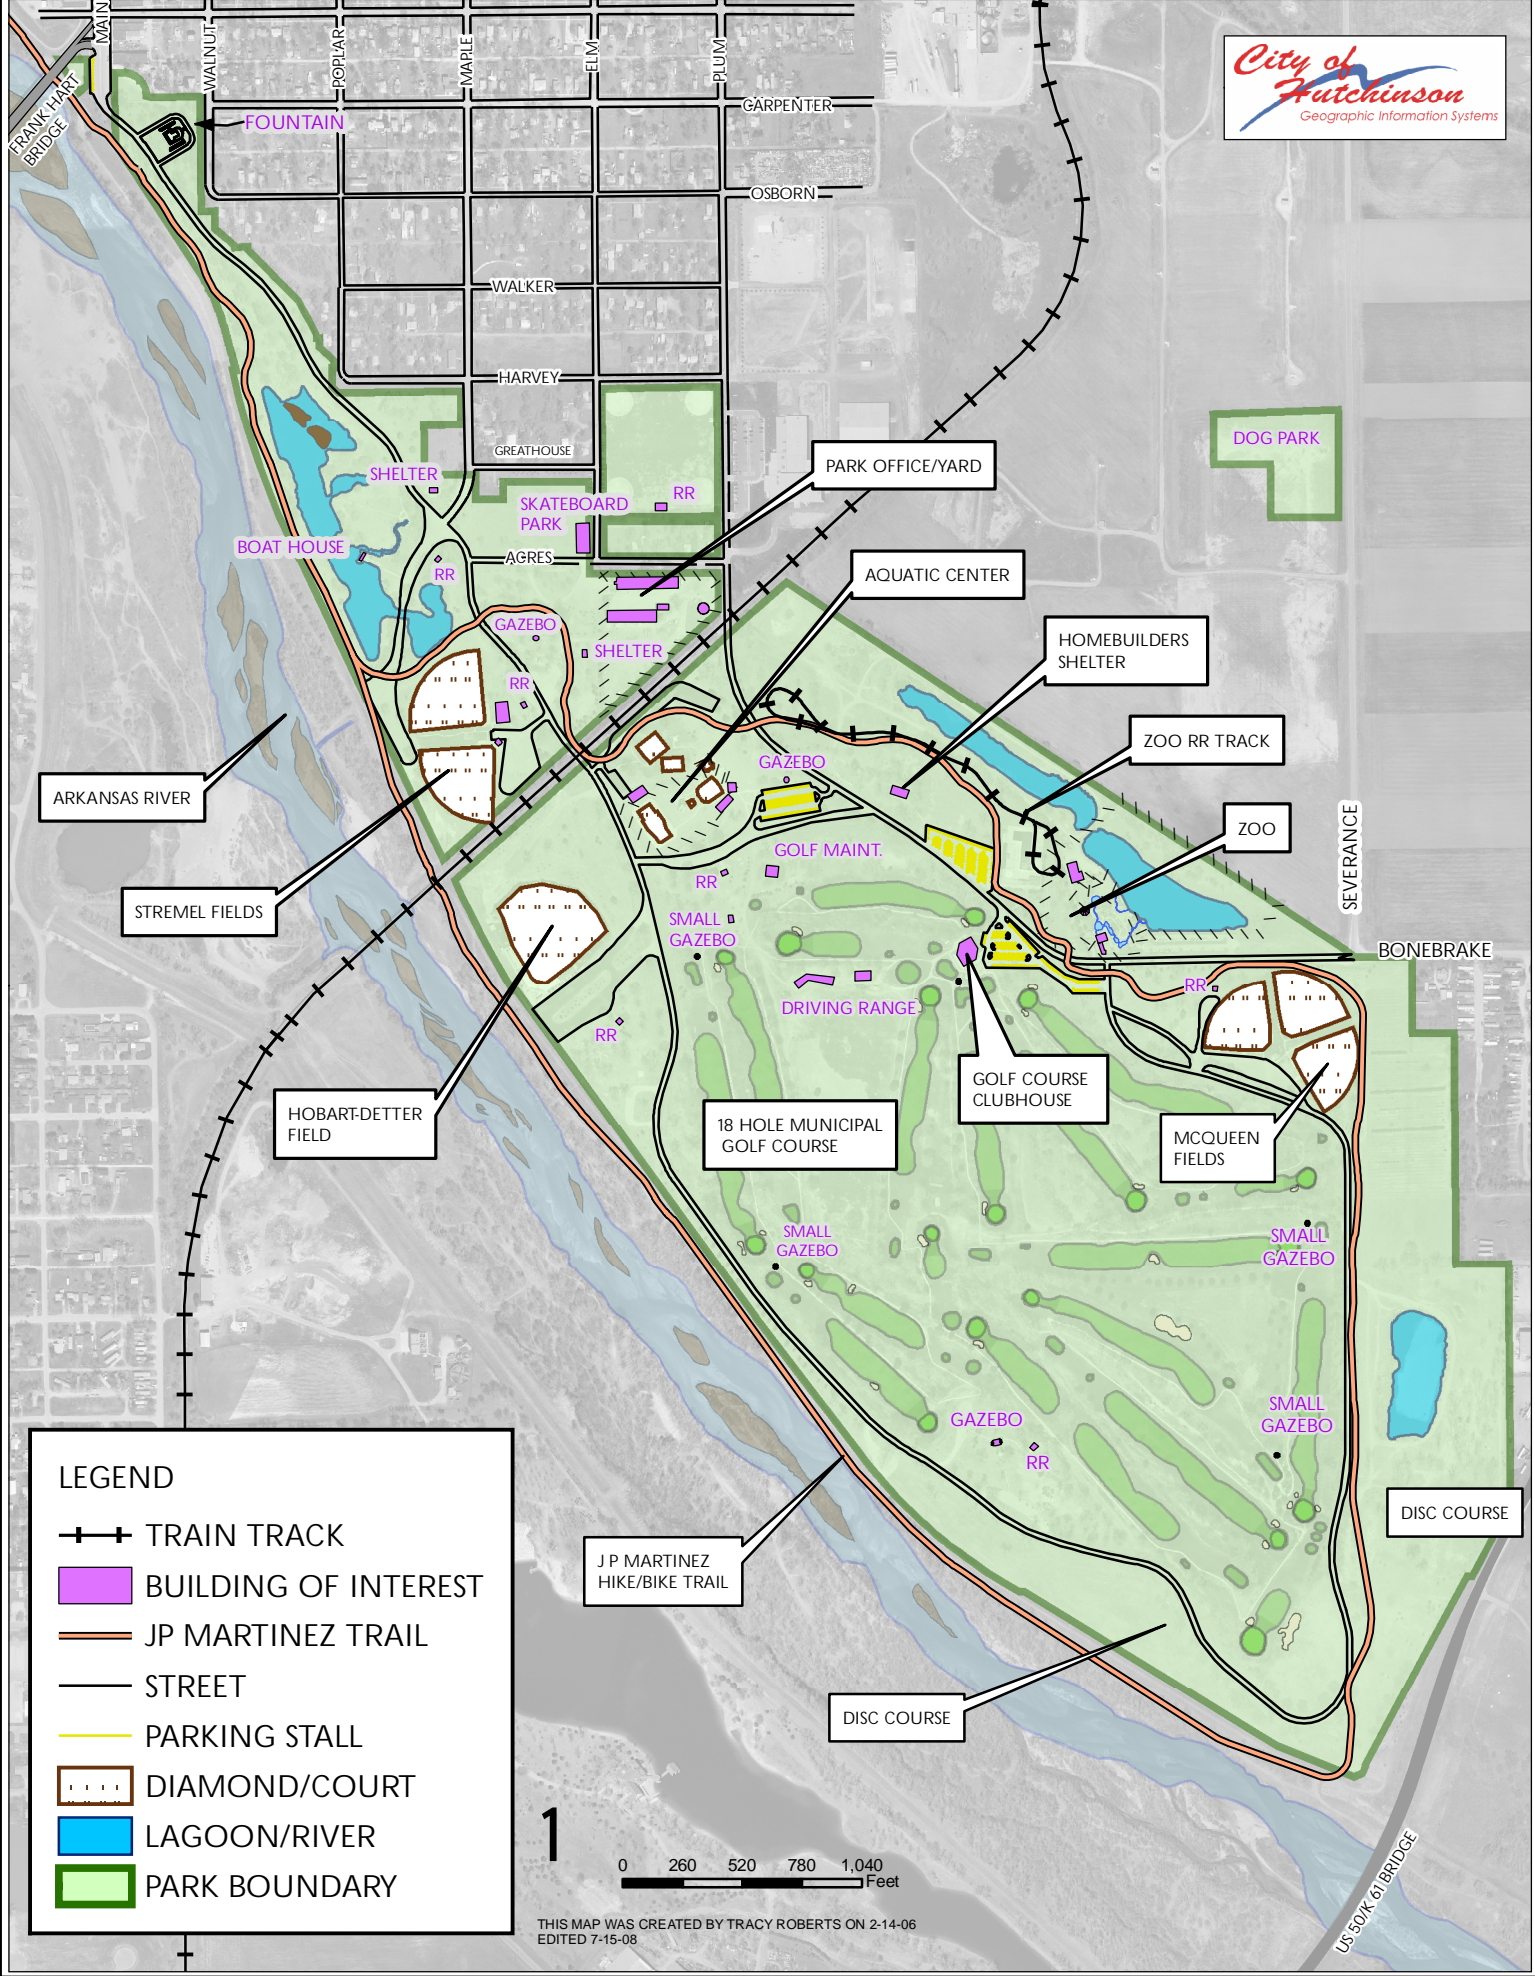

# CAREY PARK

**LEGEND**

- TRAIN TRACK
- BUILDING OF INTEREST
- JP MARTINEZ TRAIL
- STREET
- PARKING STALL
- DIAMOND/COURT
- LAGOON/RIVER
- PARK BOUNDARY

THIS MAP WAS CREATED BY TRACY ROBERTS ON 2-14-06  
 EDITED 7-15-08

US 50/K 61 BRIDGE