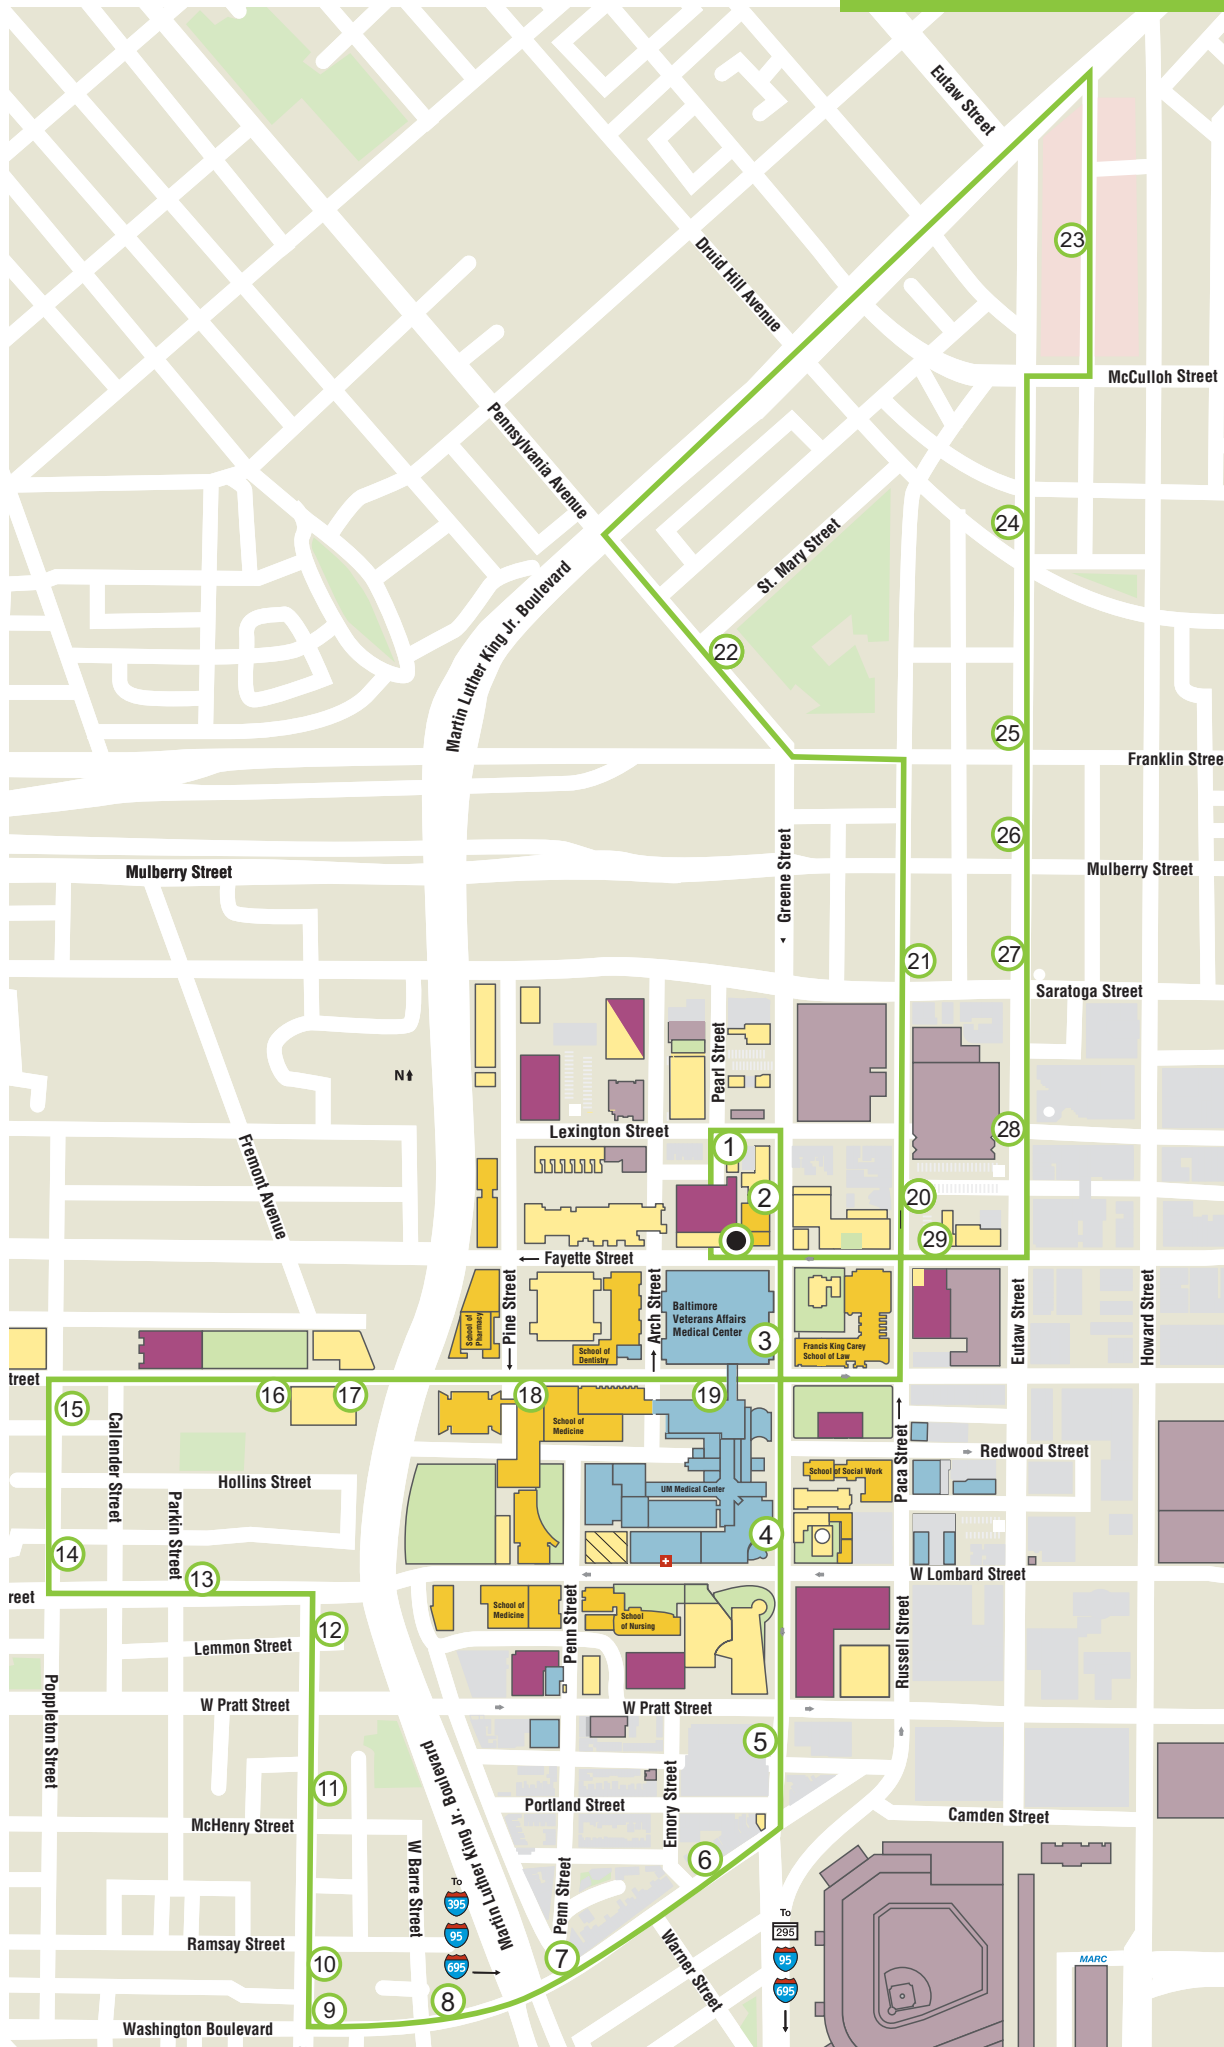

## BioPark/Midtown Medical Center

UM shuttle runs from 6 a.m. to midnight on weekdays. There will be no UM shuttle service on University holidays.

UM shuttle buses stop only at locations noted on map. Drivers are not permitted to make any other stops.

Please allow a few minutes of variation for traffic.

PLEASE HAVE UNIVERSITY OR MEDICAL CENTER ID READY TO SHOW DRIVER.

WEEKDAY (MONDAY - FRIDAY)

LEAVE PEARL ST. GARAGE BUS STOP	RAMSAY ST. APARTMENTS	UMMC: MIDTOWN CAMPUS	ARRIVE PEARL ST. GARAGE BUS STOP
●	#10	#23	●
AM 6:00	6:08	6:23	6:32
6:32	6:40	6:55	7:04
7:04	7:12	7:29	7:38
7:38	7:46	8:03	8:12
8:12	8:20	8:37	8:46
8:46	8:54	9:11	9:20
9:20	9:28	9:43	9:54
9:54	10:02	10:17	10:28
10:28	10:36	10:51	11:02
11:02	11:10	11:25	11:36
11:36	11:44	11:59	PM 12:10
12:10	12:19	12:34	12:47
12:47	12:56	1:13	1:26
1:26	1:35	1:52	2:05
2:05	2:14	2:31	2:44
2:44	2:53	3:10	3:23
3:23	3:32	3:49	4:02
4:02	4:12	4:29	4:42
4:42	4:52	5:12	5:26
5:26	5:36	5:56	6:10
6:10	6:20	6:39	6:51
6:51	7:00	7:18	7:29
7:29	7:38	7:54	8:05
8:05	8:13	8:28	8:39
8:39	8:47	9:02	9:13
9:13	9:21	9:36	9:47
9:47	9:55	10:10	10:21
10:21	10:29	10:44	10:55
10:55	11:03	11:18	11:29
11:29	11:37	11:52	AM 12:03