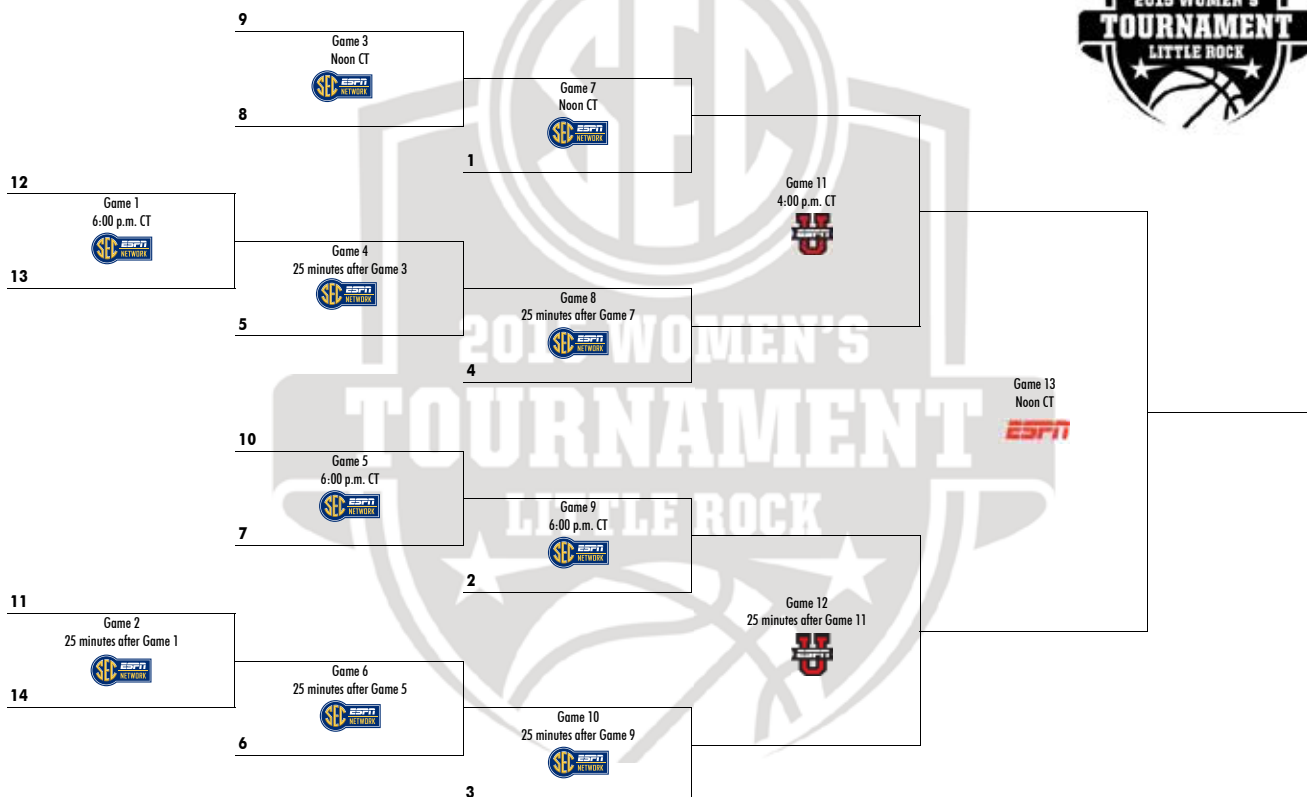

2015 SEC Women's Basketball Tournament March 4-8 • Little Rock, Ark. • Verizon Arena

Wed., March 4   Thurs., March 5   Fri., March 6   Sat., March 7   Sun., March 8