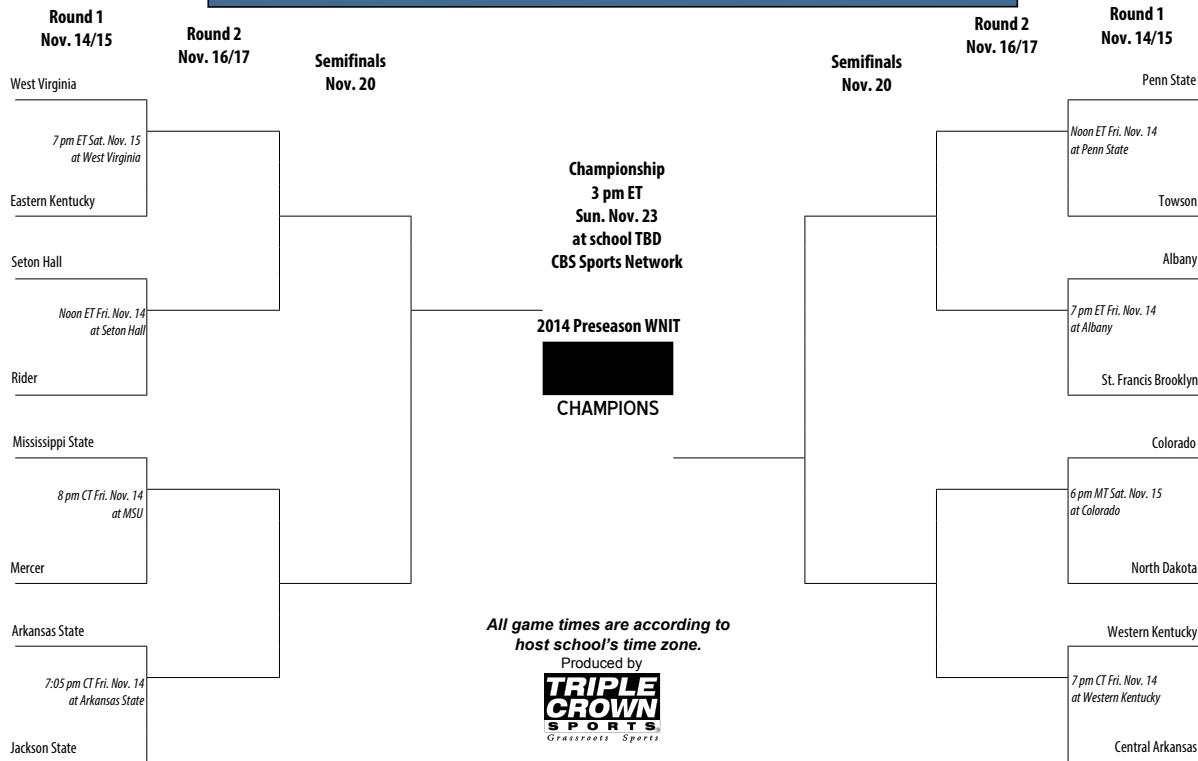

PRESEASON WNIT/NCAA TOURNAMENT BRACKETS

2014 Preseason Women's National Invitation Tournament