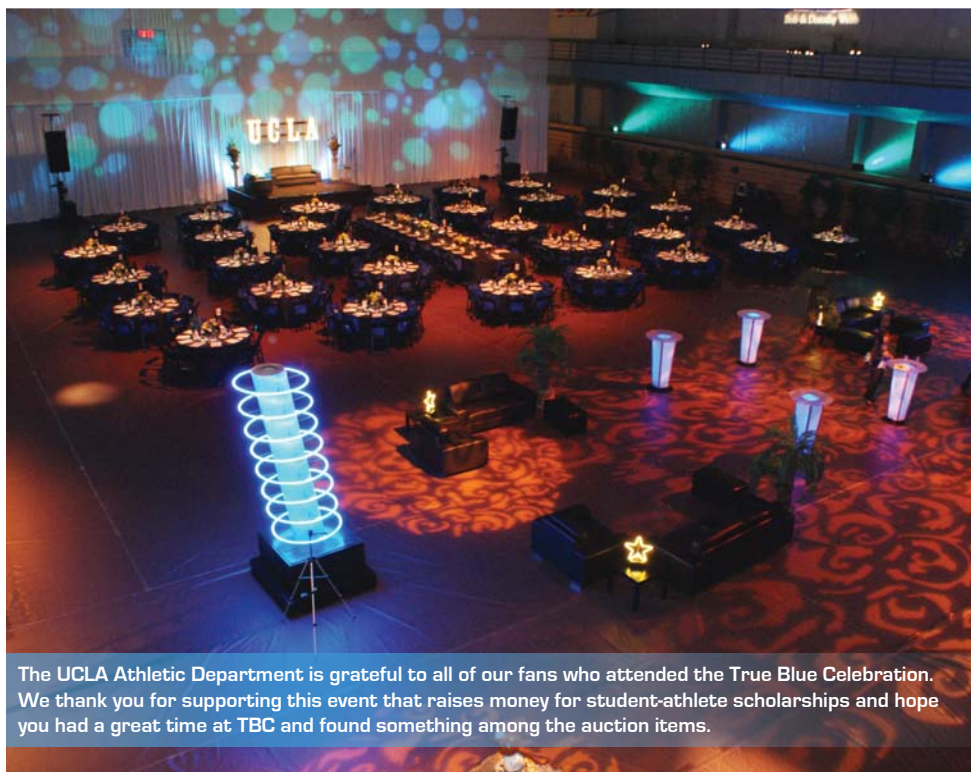

The UCLA Athletic Department is grateful to all of our fans who attended the True Blue Celebration. We thank you for supporting this event that raises money for student-athlete scholarships and hope you had a great time at TBC and found something among the auction items.