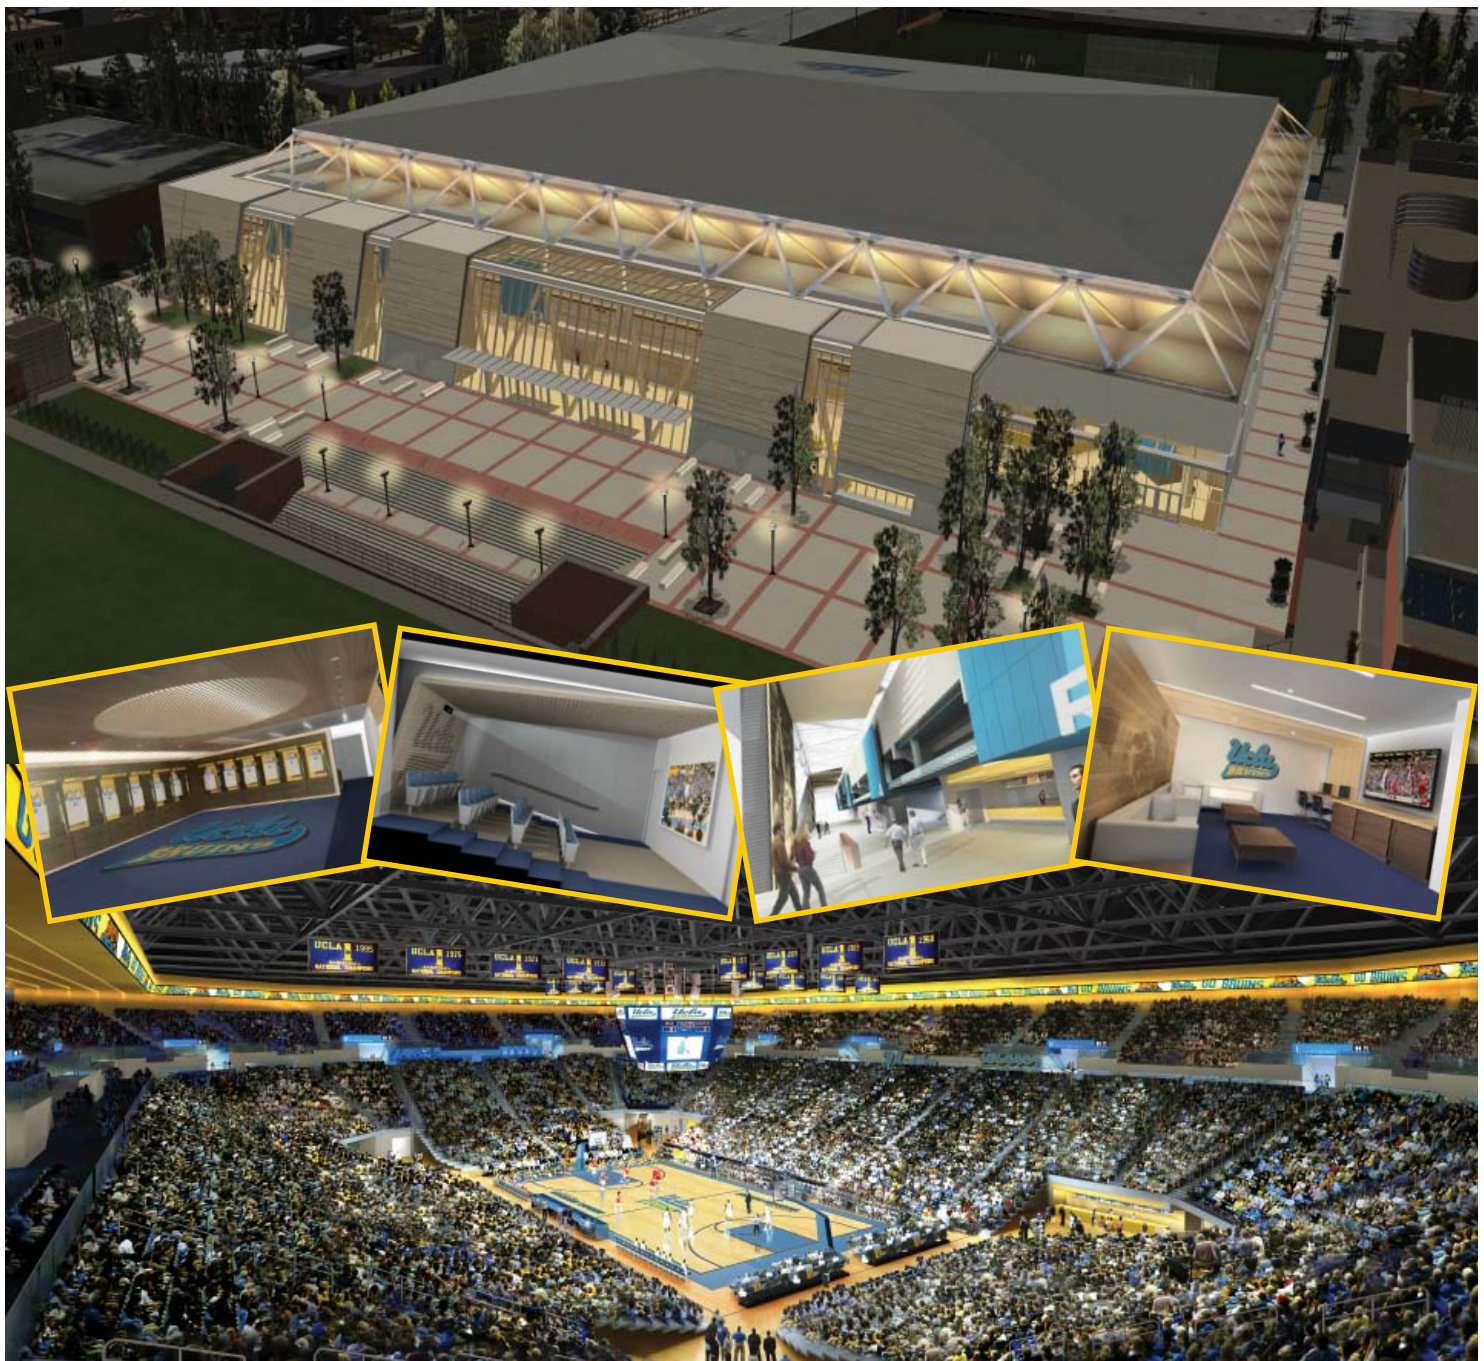

CURRENT TIMELINE OF RENOVATION

- Construction of the project began in March 2010
- For the first year, the work will be focused on the north side and exterior of the facility
- At conclusion of 2010-11 basketball season, Pauley Pavilion will close for interior work
- All programs currently held in the venue will take place at alternate sites until construction is completed
- The transformed Pauley Pavilion is slated to open in the Fall of 2012

Over $70 million raised as of Jan. 1, 2011