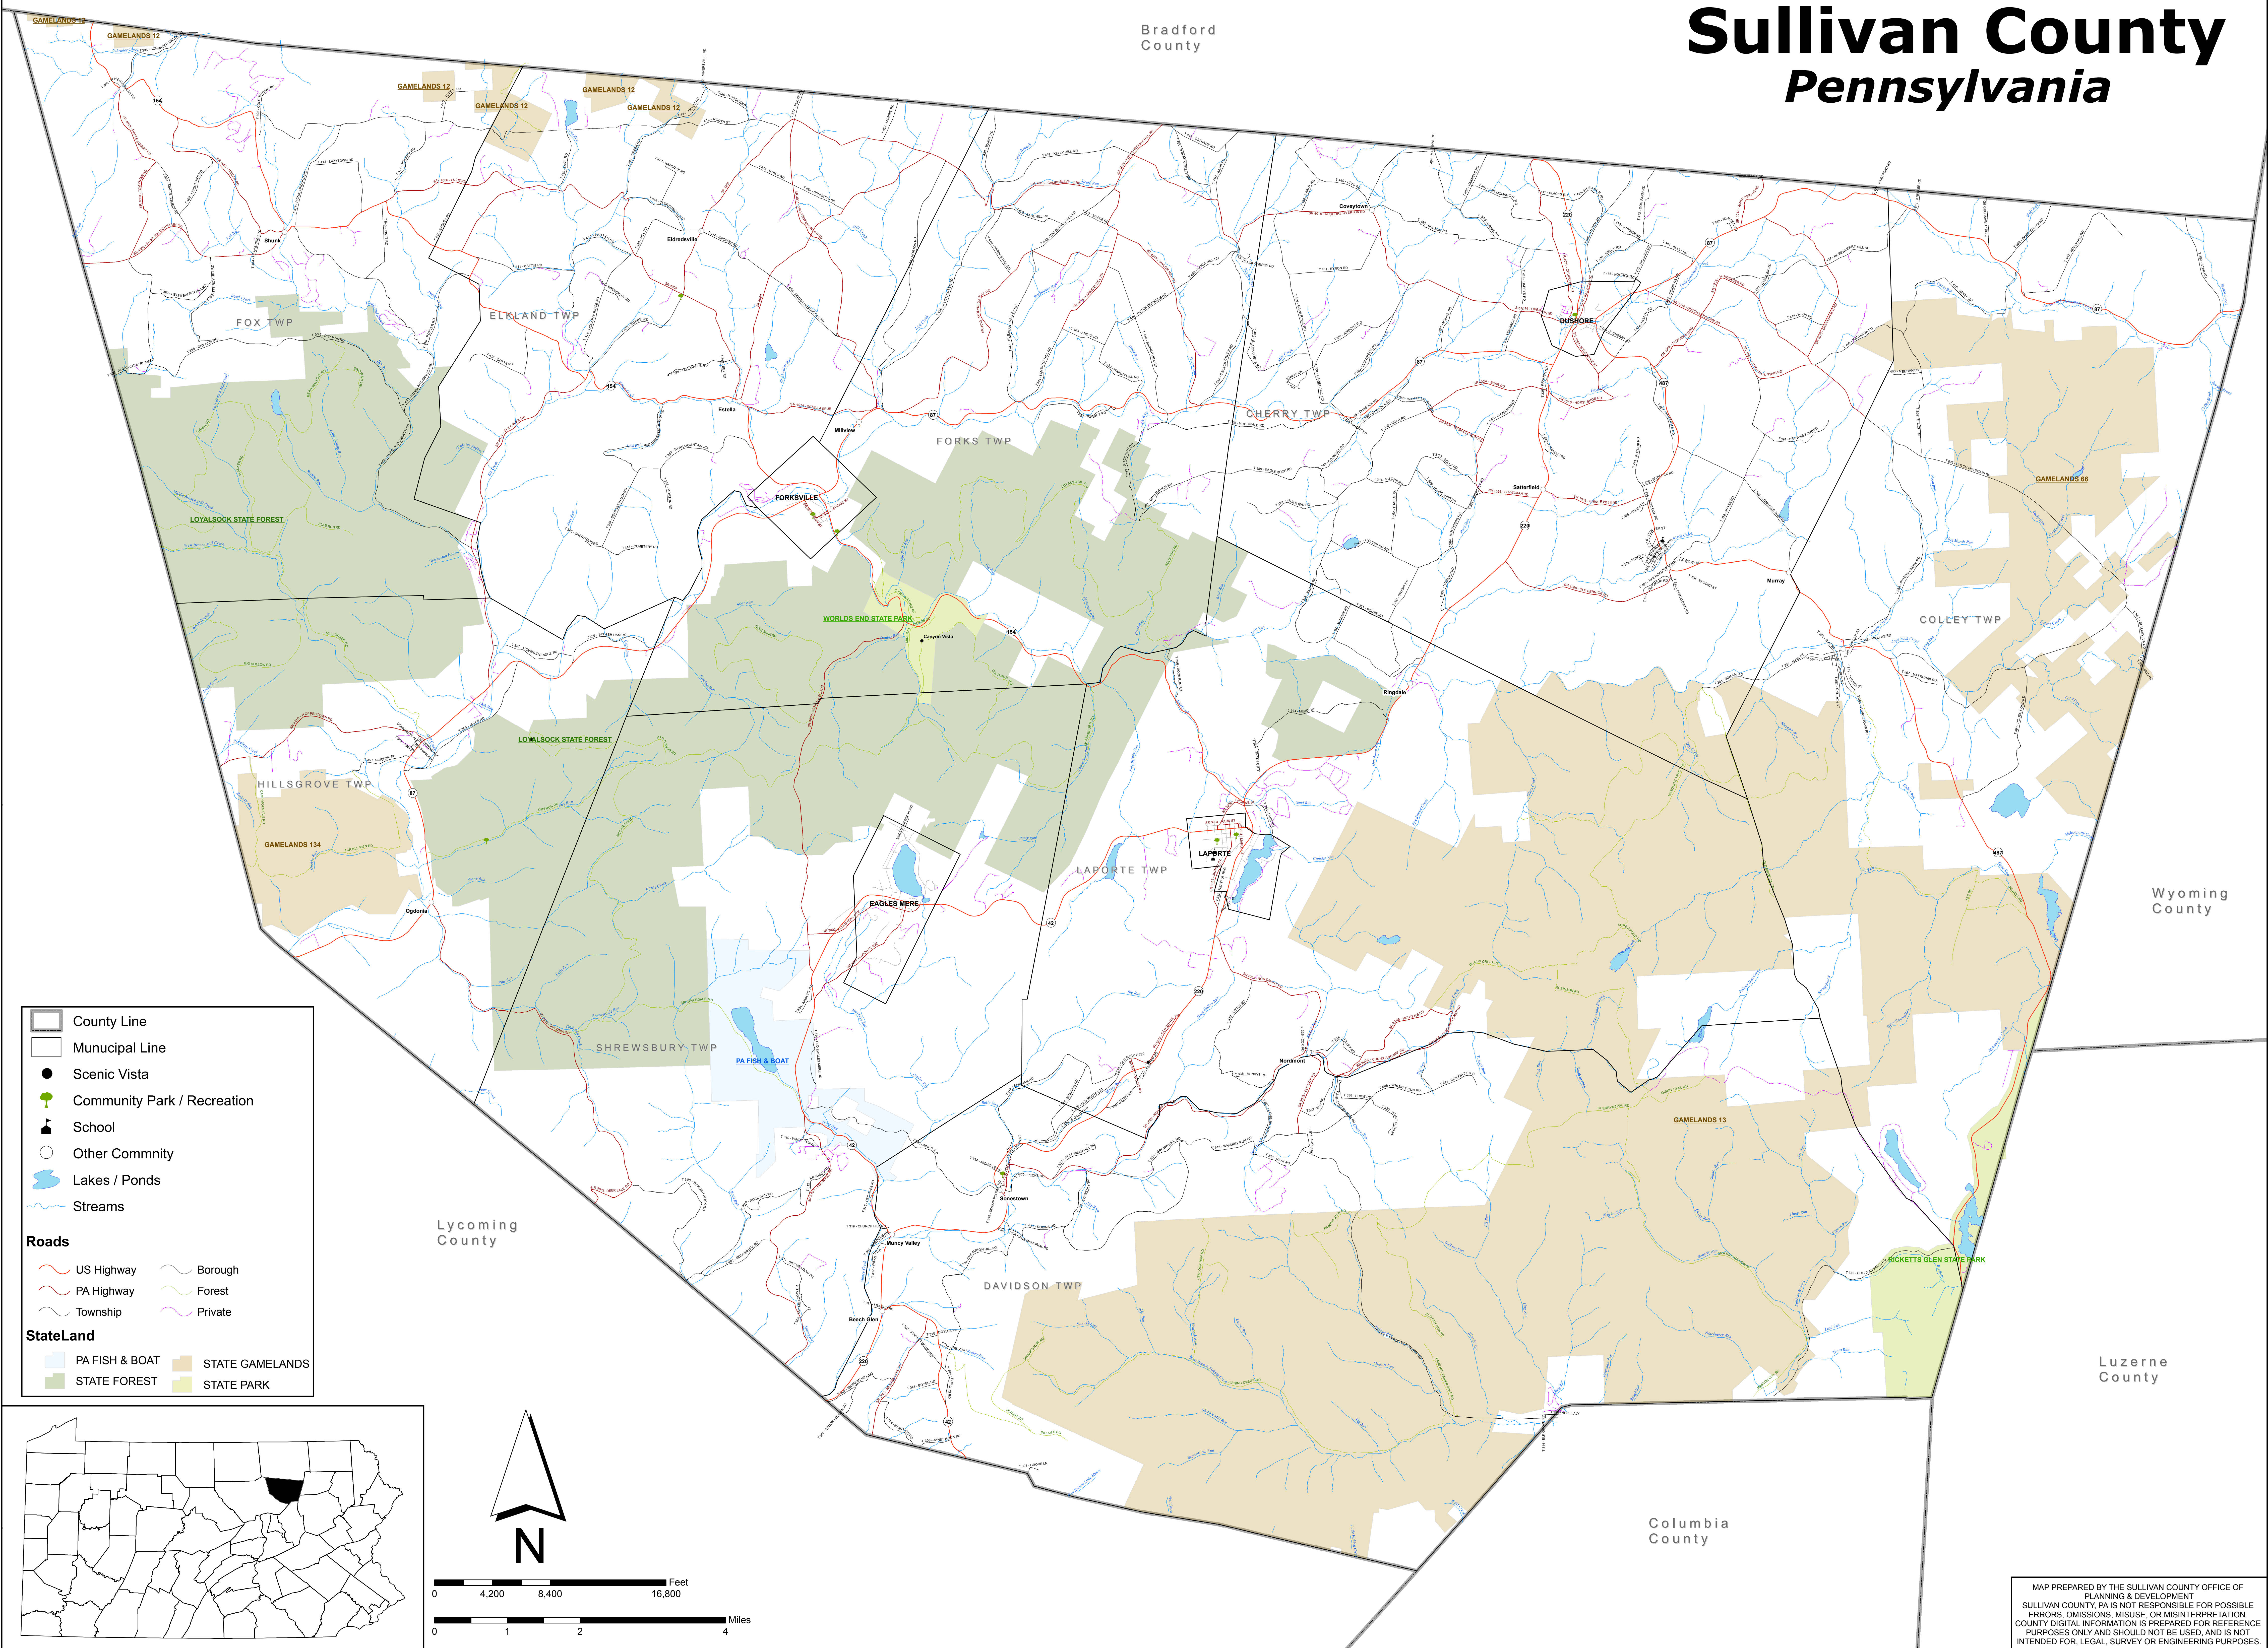

Sullivan County Pennsylvania