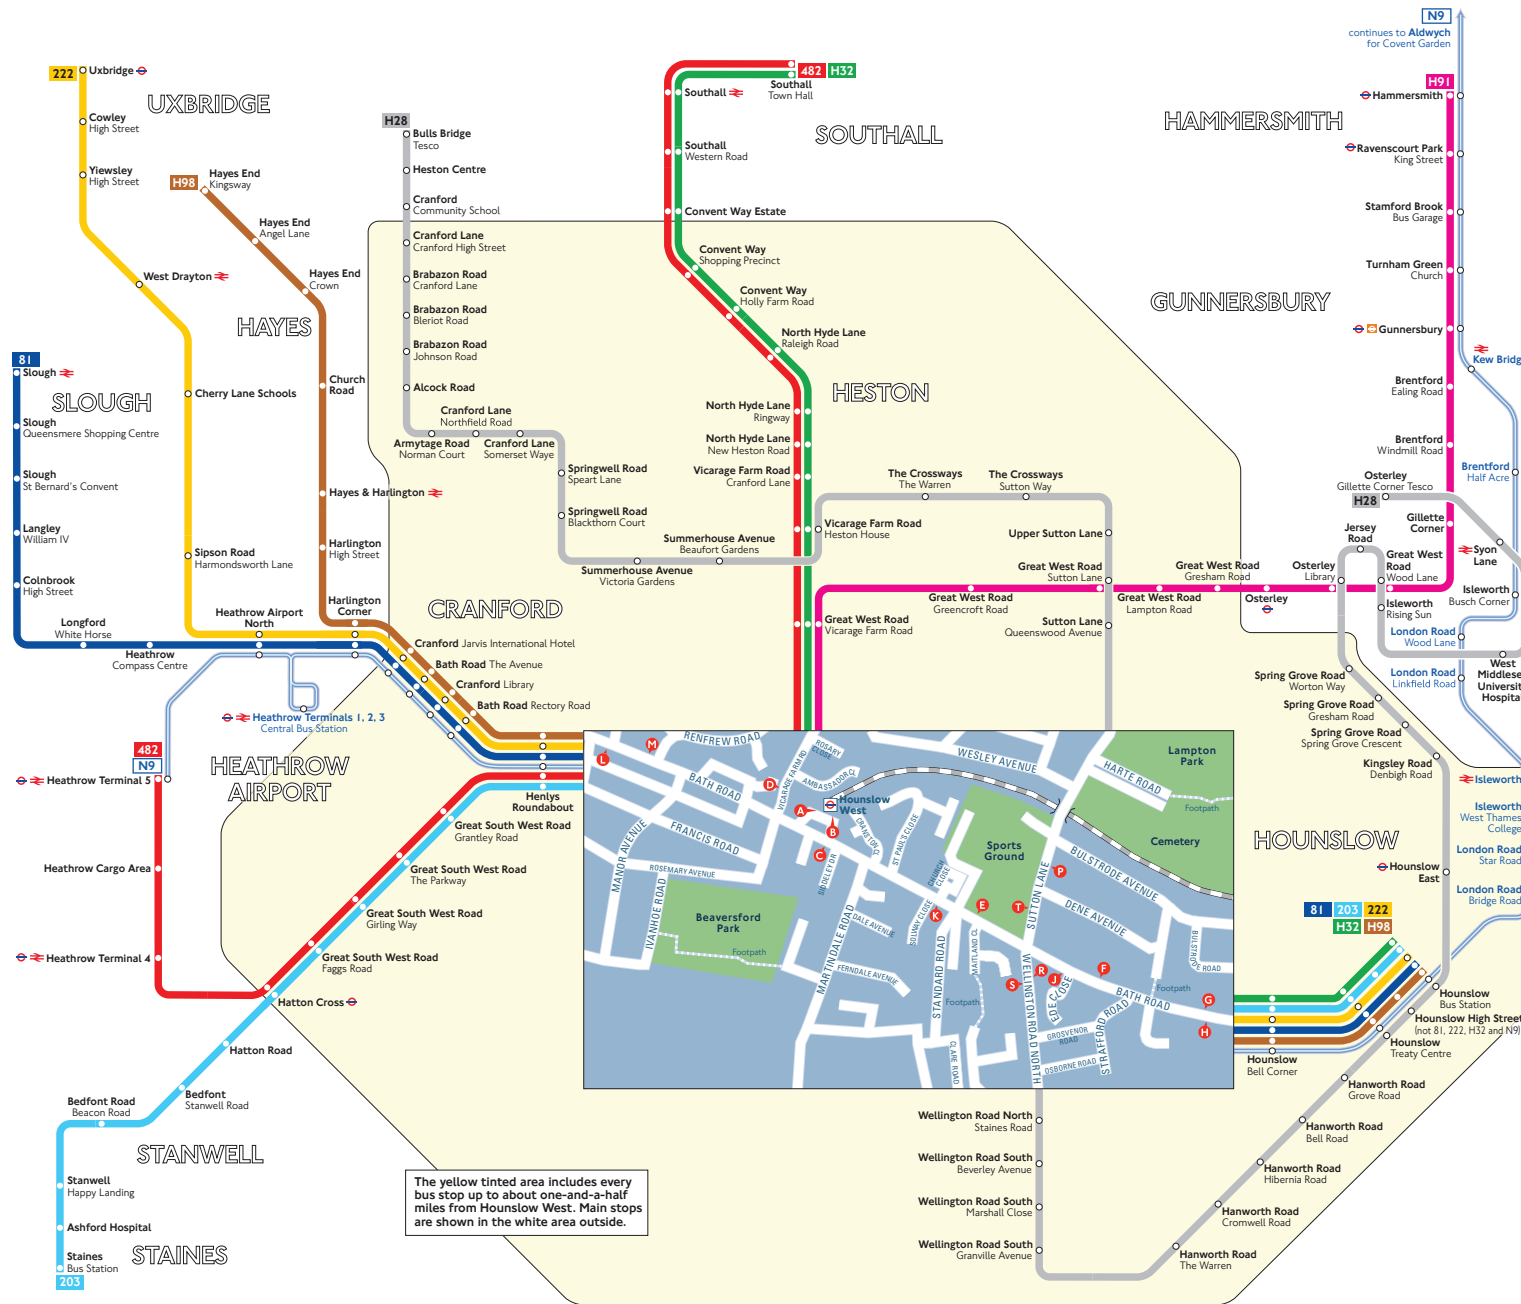

# Buses from Hounslow West

The yellow tinted area includes every bus stop up to about one-and-a-half miles from Hounslow West. Main stops are shown in the white area outside.

## Route finder

### Day buses

Bus route	Towards	Bus stops
<b>81</b>	Hounslow Bus Station	A E F G M
	Slough	C H J K L
<b>203</b>	Hounslow Bus Station	A E F G M
	Staines	C H J K L
<b>222</b>	Hounslow Bus Station	A E F G M
	Uxbridge	C H J K L
<b>482</b>	Heathrow Terminal 5	A L
	Southall	D M
<b>H28</b>	Bulls Bridge	S T
	Osterley	P R
<b>H32</b>	Hounslow Bus Station	A E F G
	Southall	D H J K
<b>H91</b>	Hammersmith	B D
<b>H98</b>	Hayes End	C H J K L
	Hounslow Bus Station	A E F G M

### Night buses

Bus route	Towards	Bus stops
<b>N9</b>	Aldwych	A E F G M
	Heathrow Terminal 5	C H J K L