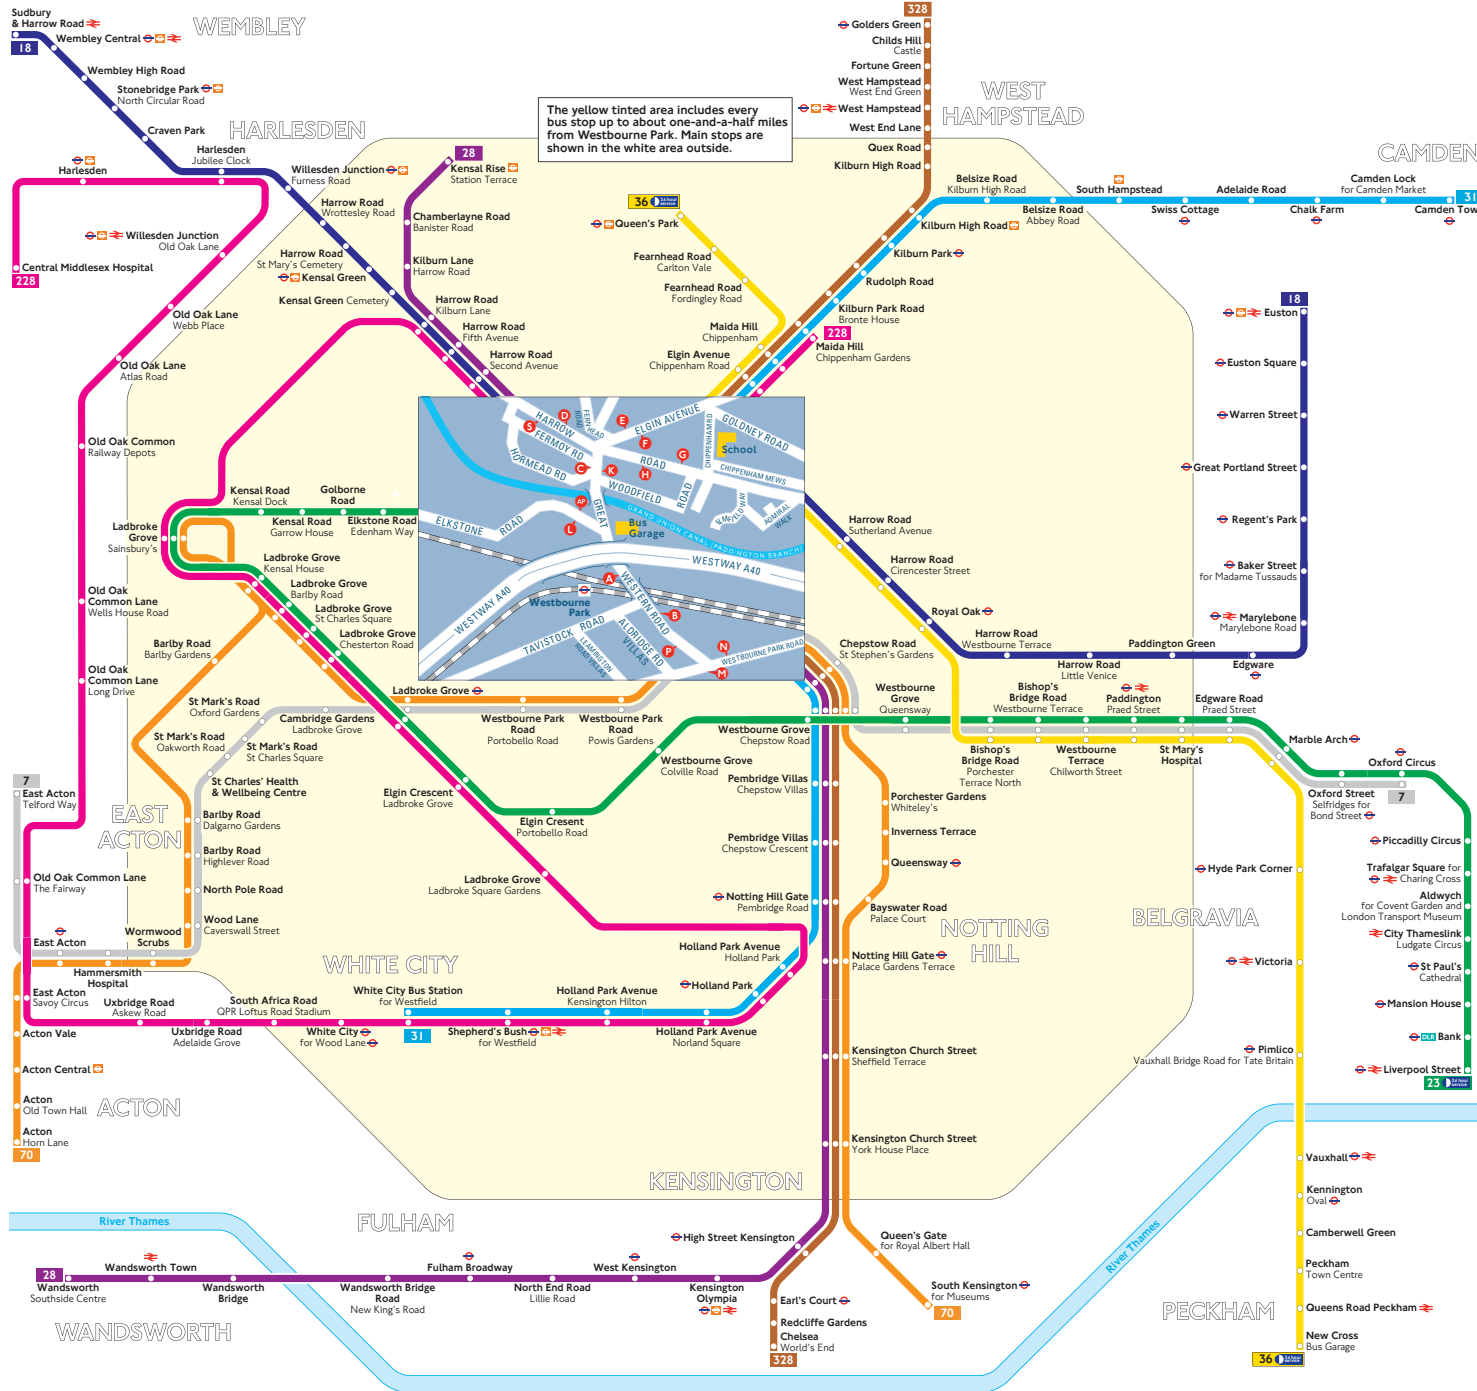

# Buses from Westbourne Park

## Route finder

### Day buses including 24-hour services

Bus route	Towards	Bus stops
<b>7</b>	East Acton	M
	Oxford Circus	N
<b>18</b>	Euston	D G
	Sudbury	F S
<b>23</b> <small>24 hour service</small>	Liverpool Street	L
<b>28</b>	Kensal Rise	A C P S
	Wandsworth	B D K N
<b>31</b>	Camden Town	A C E P
	White City	B F K N
<b>36</b>	New Cross Gate	F G
	Queen's Park	E H
<b>70</b> <small>24 hour service</small>	Acton	M
	South Kensington	N
<b>228</b>	Central Middlesex Hospital	F S
	Maida Hill	D E
<b>328</b>	Chelsea	B F K N
	Golders Green	A C E P