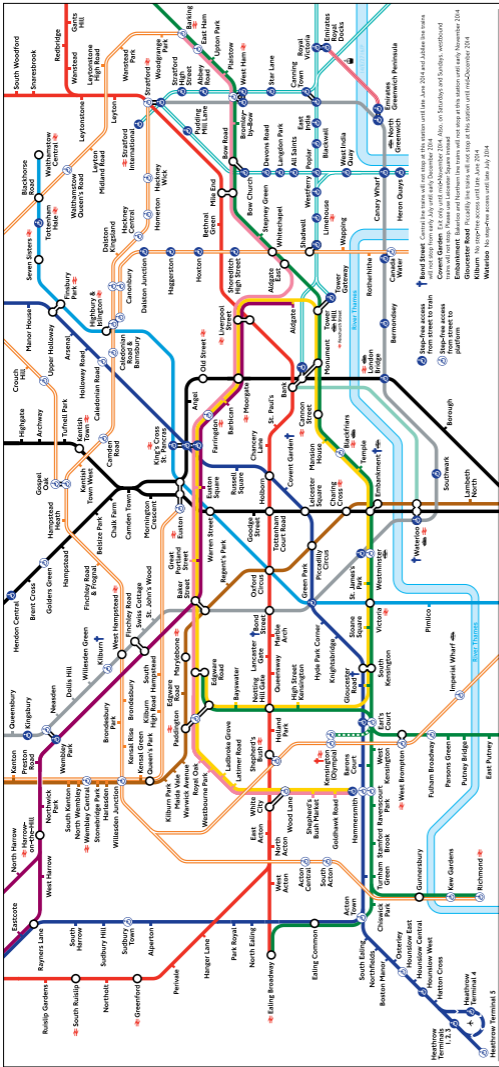

tfl.gov.uk | 24-hour travel information | 0343 222 1234* | Sign up for email updates | tfl.gov.uk/emailupdates | @TFLTravelAlerts

Improvement works may affect your journey, please check before you travel.

Correct at time of going to print.

Version C 05 2014 | Reg. No. 14/E/2716/P

*Kennington (Olympic) open weekends, public holidays and some Olympic events.

Please allow plenty of time to get on board. We close our train doors up to two minutes before departure.