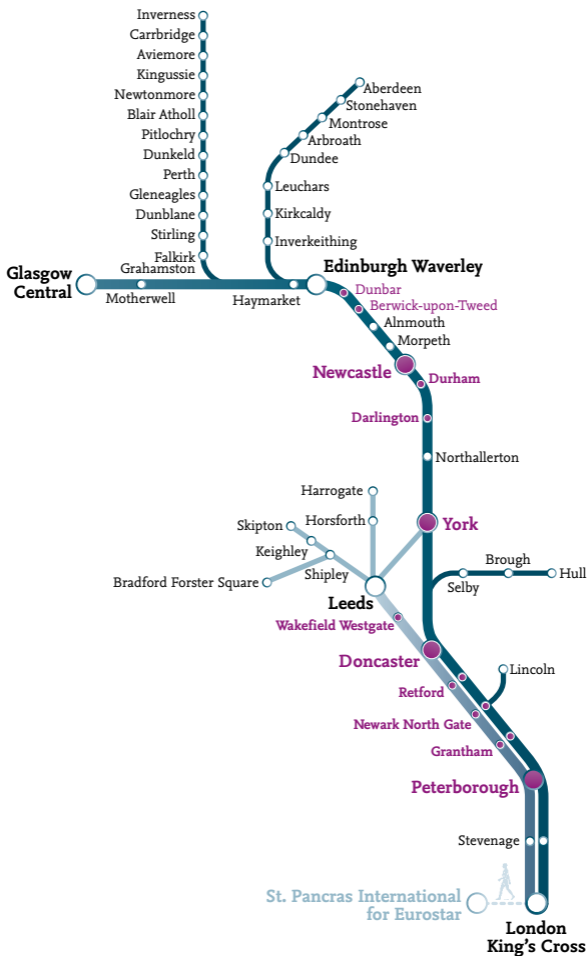

England-Scotland services
Yorkshire services

Stations managed by East Coast