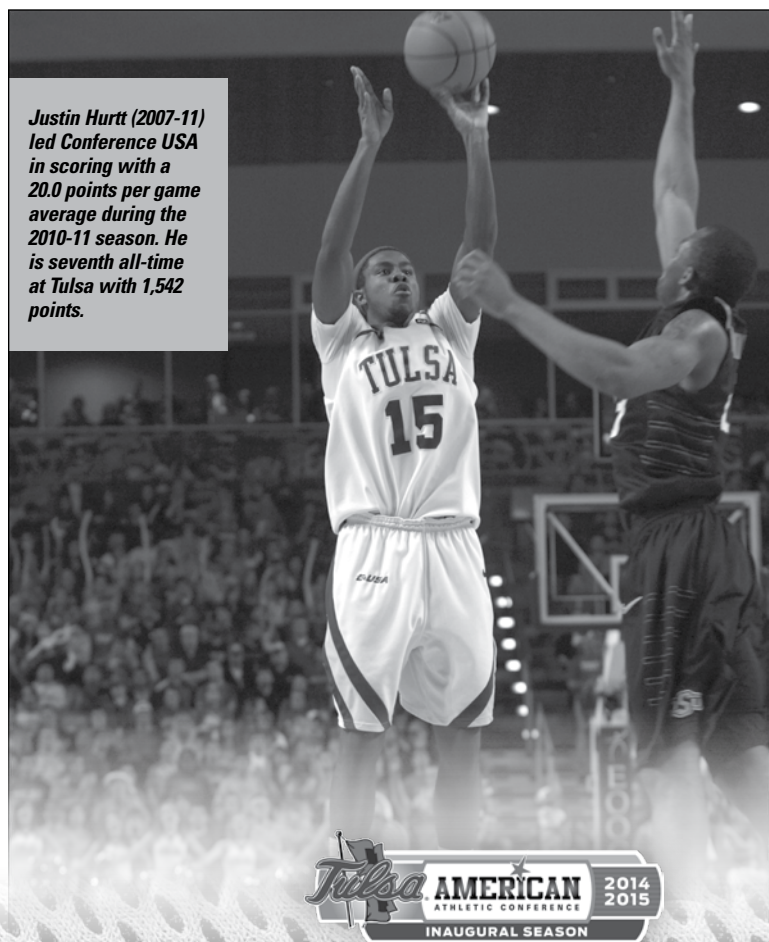

Justin Hurtt (2007-11) led Conference USA in scoring with a 20.0 points per game average during the 2010-11 season. He is seventh all-time at Tulsa with 1,542 points.

103 YEARS OF TULSA BASKETBALL HISTORY