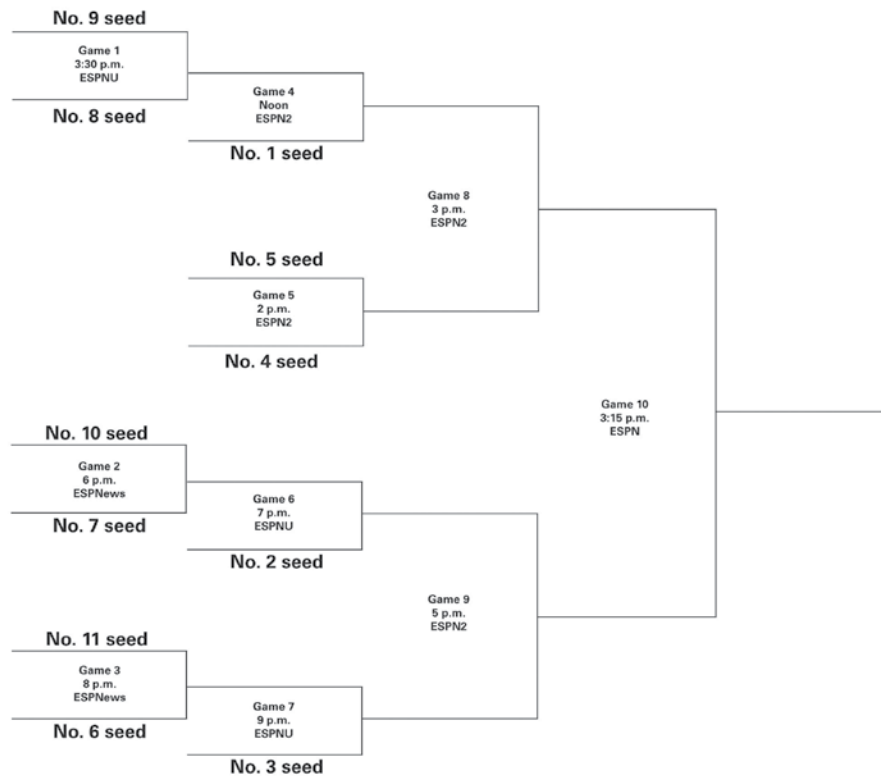

All times Eastern