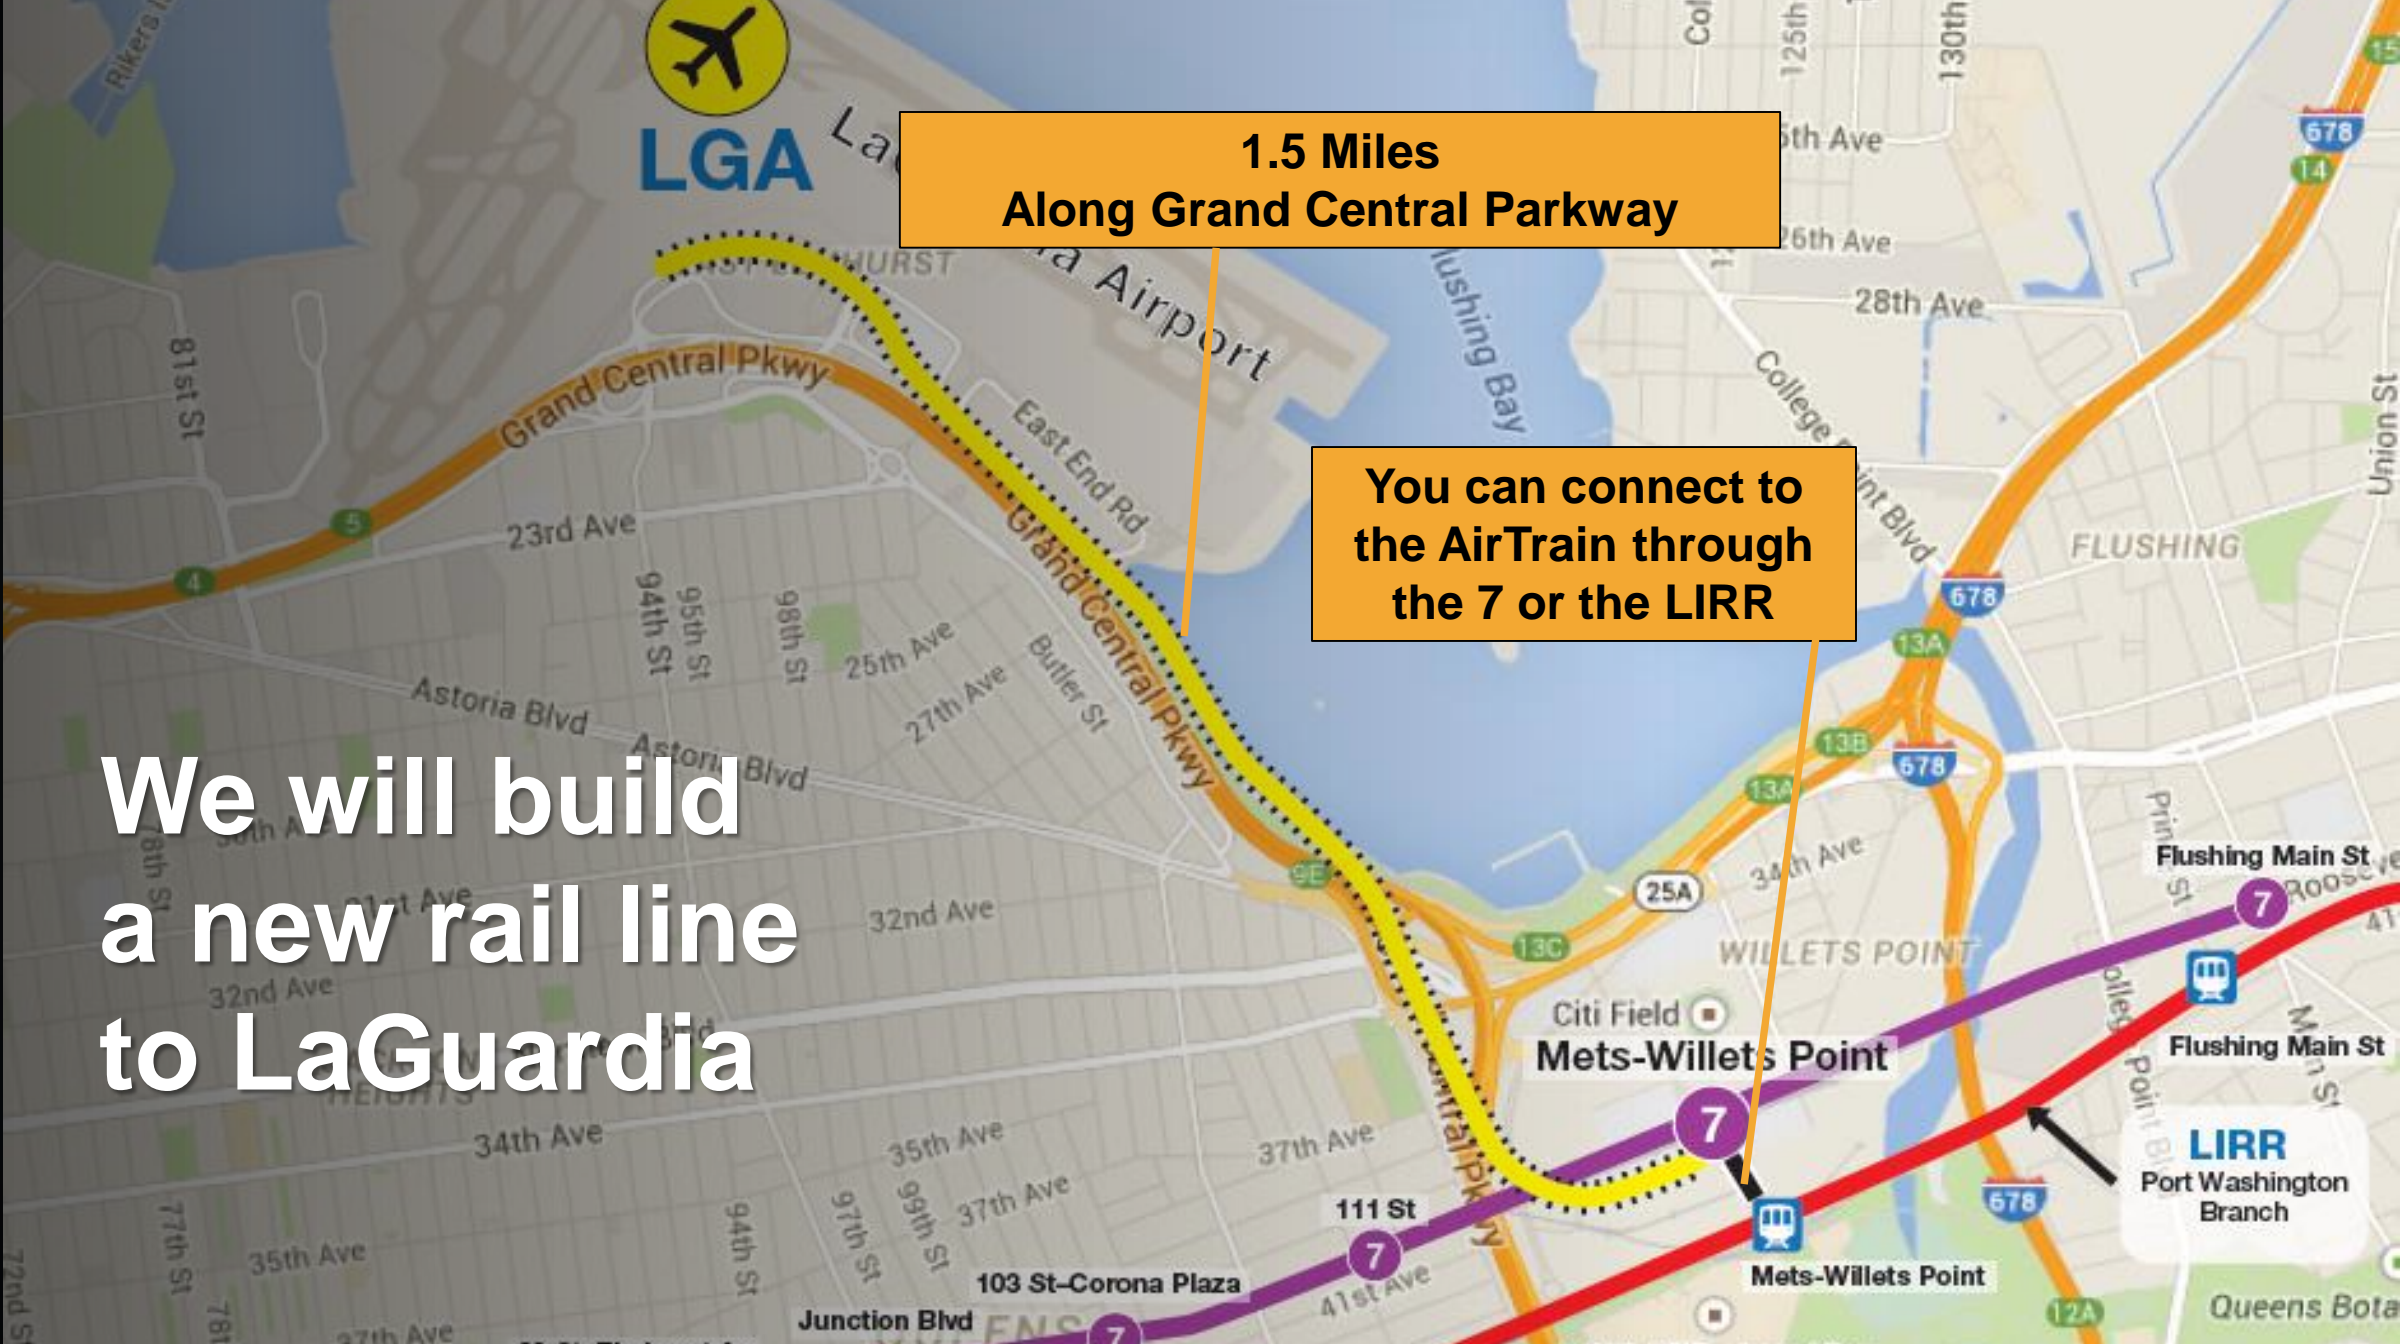

Building A New New York

New train service

LGA Proposals

**We will build
a new rail line
to LaGuardia**

**1.5 Miles
Along Grand Central Parkway**

**You can connect to
the AirTrain through
the 7 or the LIRR**

LIRR
Port Washington
Branch

7

Willets Pt-Mets
Subway Station

Proposed AirTrain Line

LGA AirTrain
Terminal

Passenger Bridge

WTA Long Island Rail Road

Willets Pt-Mets
LIRR Station