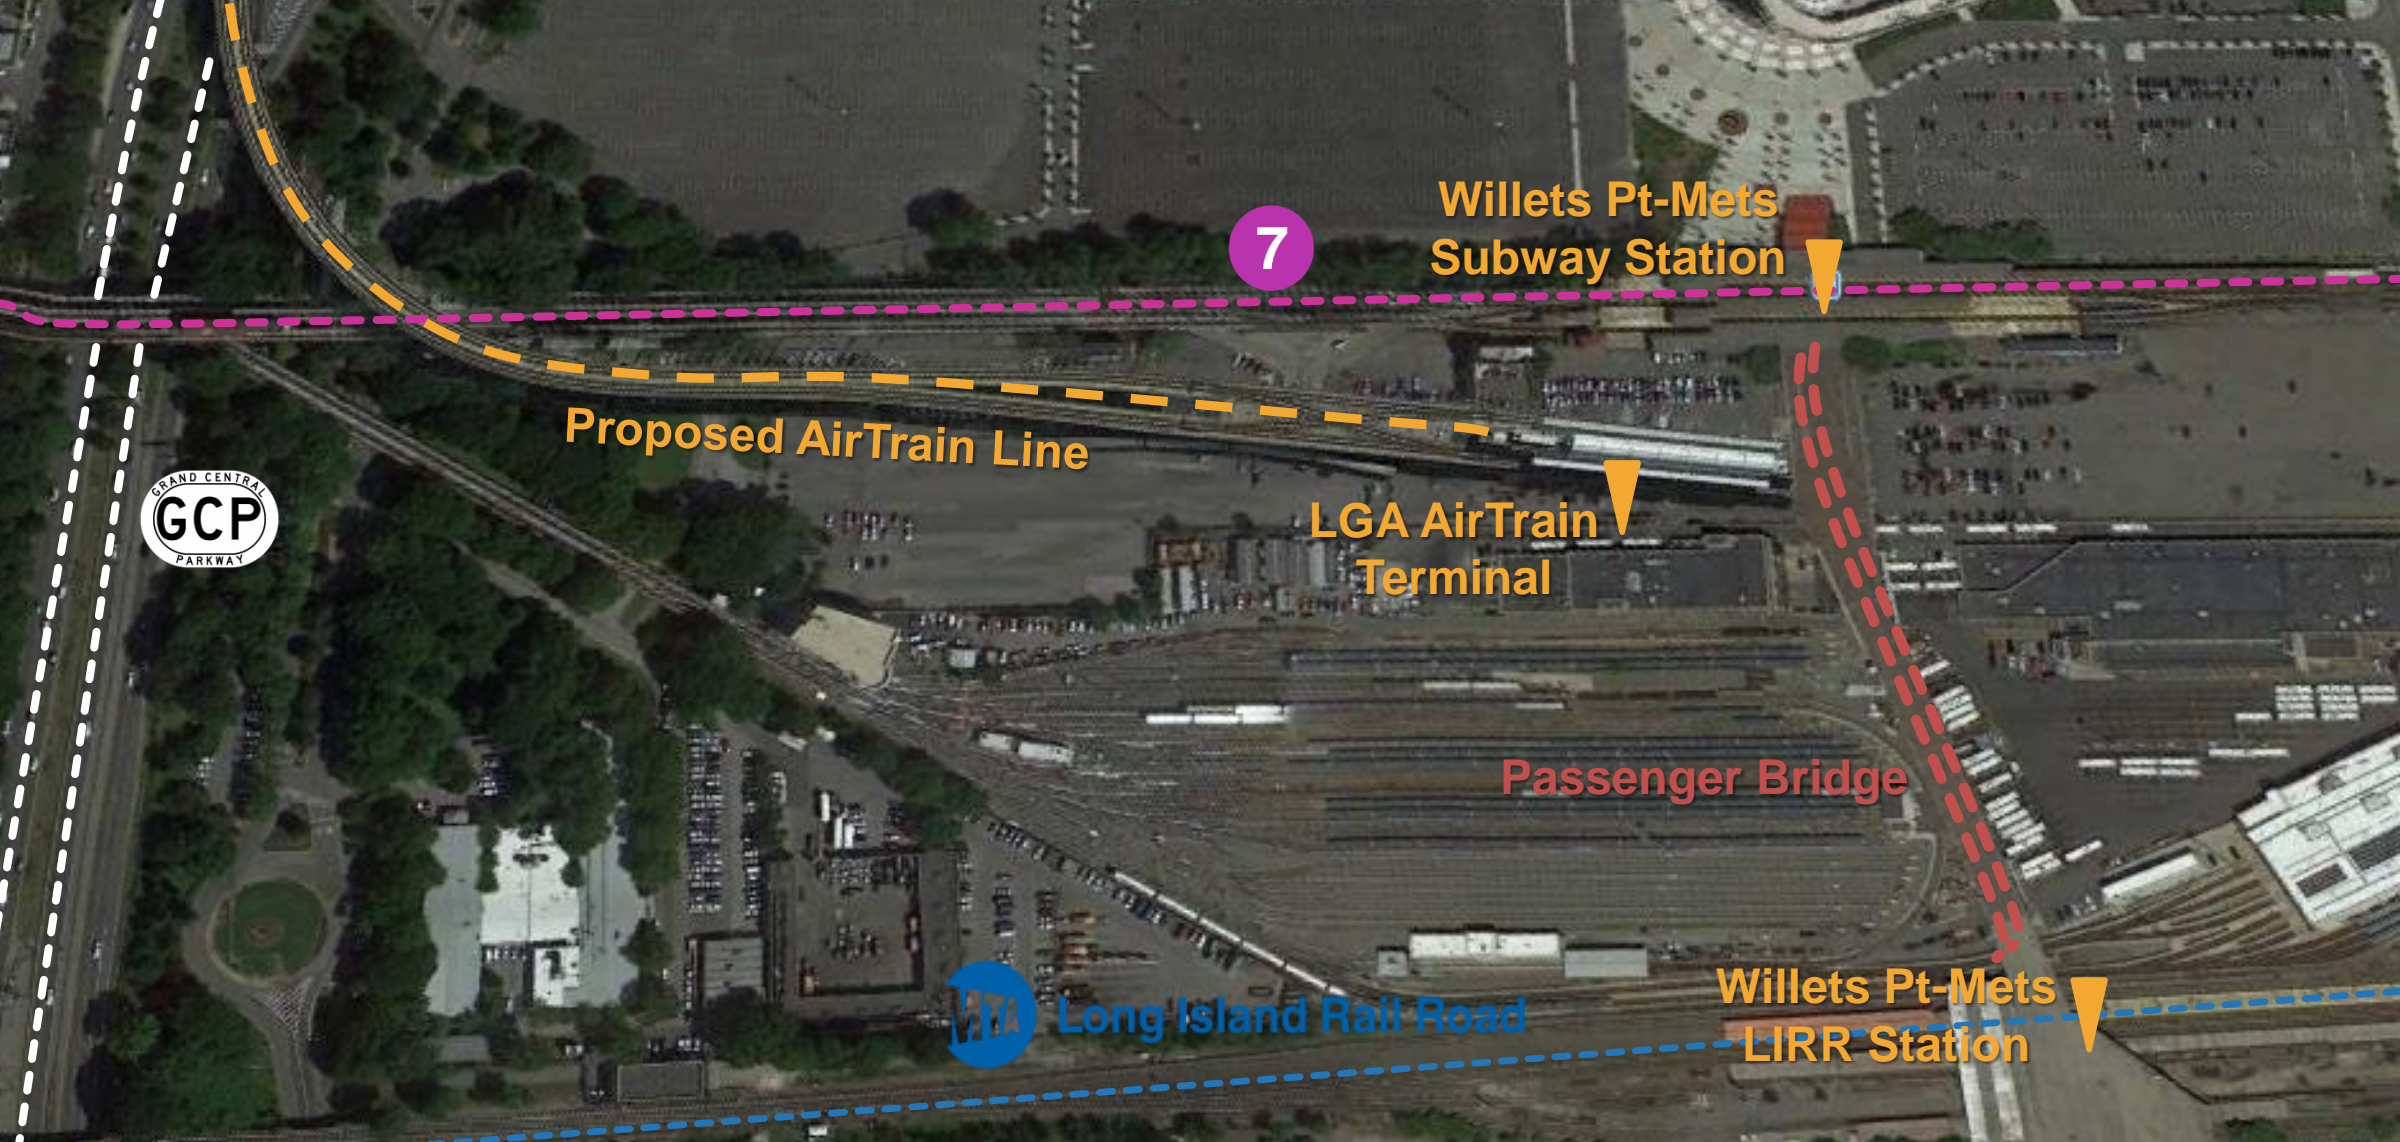

Building A New New York

New train service

LGA Proposals

**We will build
a new rail line
to LaGuardia**

**1.5 Miles
Along Grand Central Parkway**

**You can connect to
the AirTrain through
the 7 or the LIRR**

LIRR
Port Washington
Branch

7

Willets Pt-Mets
Subway Station

Proposed AirTrain Line

LGA AirTrain
Terminal

Passenger Bridge

WTA Long Island Rail Road

Willets Pt-Mets
LIRR Station