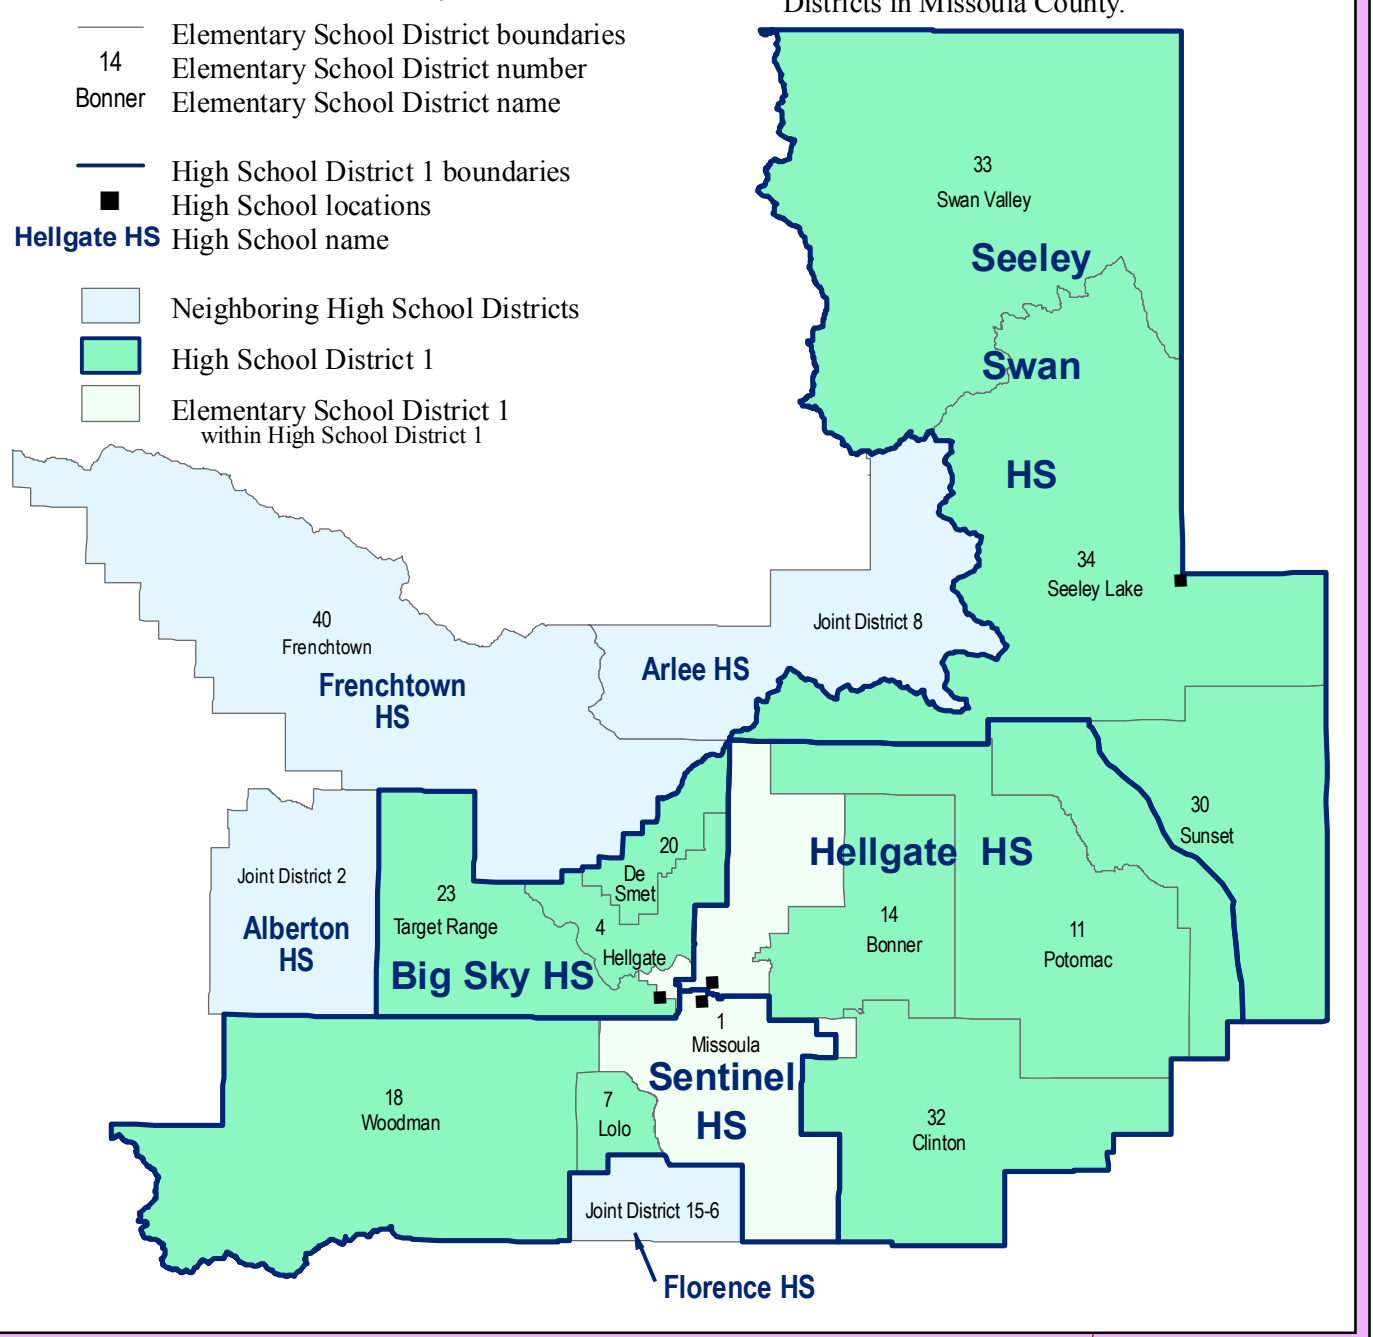

School Districts in Missoula County

This inset map shows both High School and Elementary School Districts in Missoula County.

- Elementary School District boundaries
- 14 Elementary School District number
- Bonner Elementary School District name
- High School District 1 boundaries
- High School locations
- High School name

- **Hellgate HS**
- **Big Sky HS**
- **Sentinel HS**
- **Willard HS**
- **Hellgate HS**

- Neighboring High School Districts
- High School District 1
- Elementary School District 1 within High School District 1