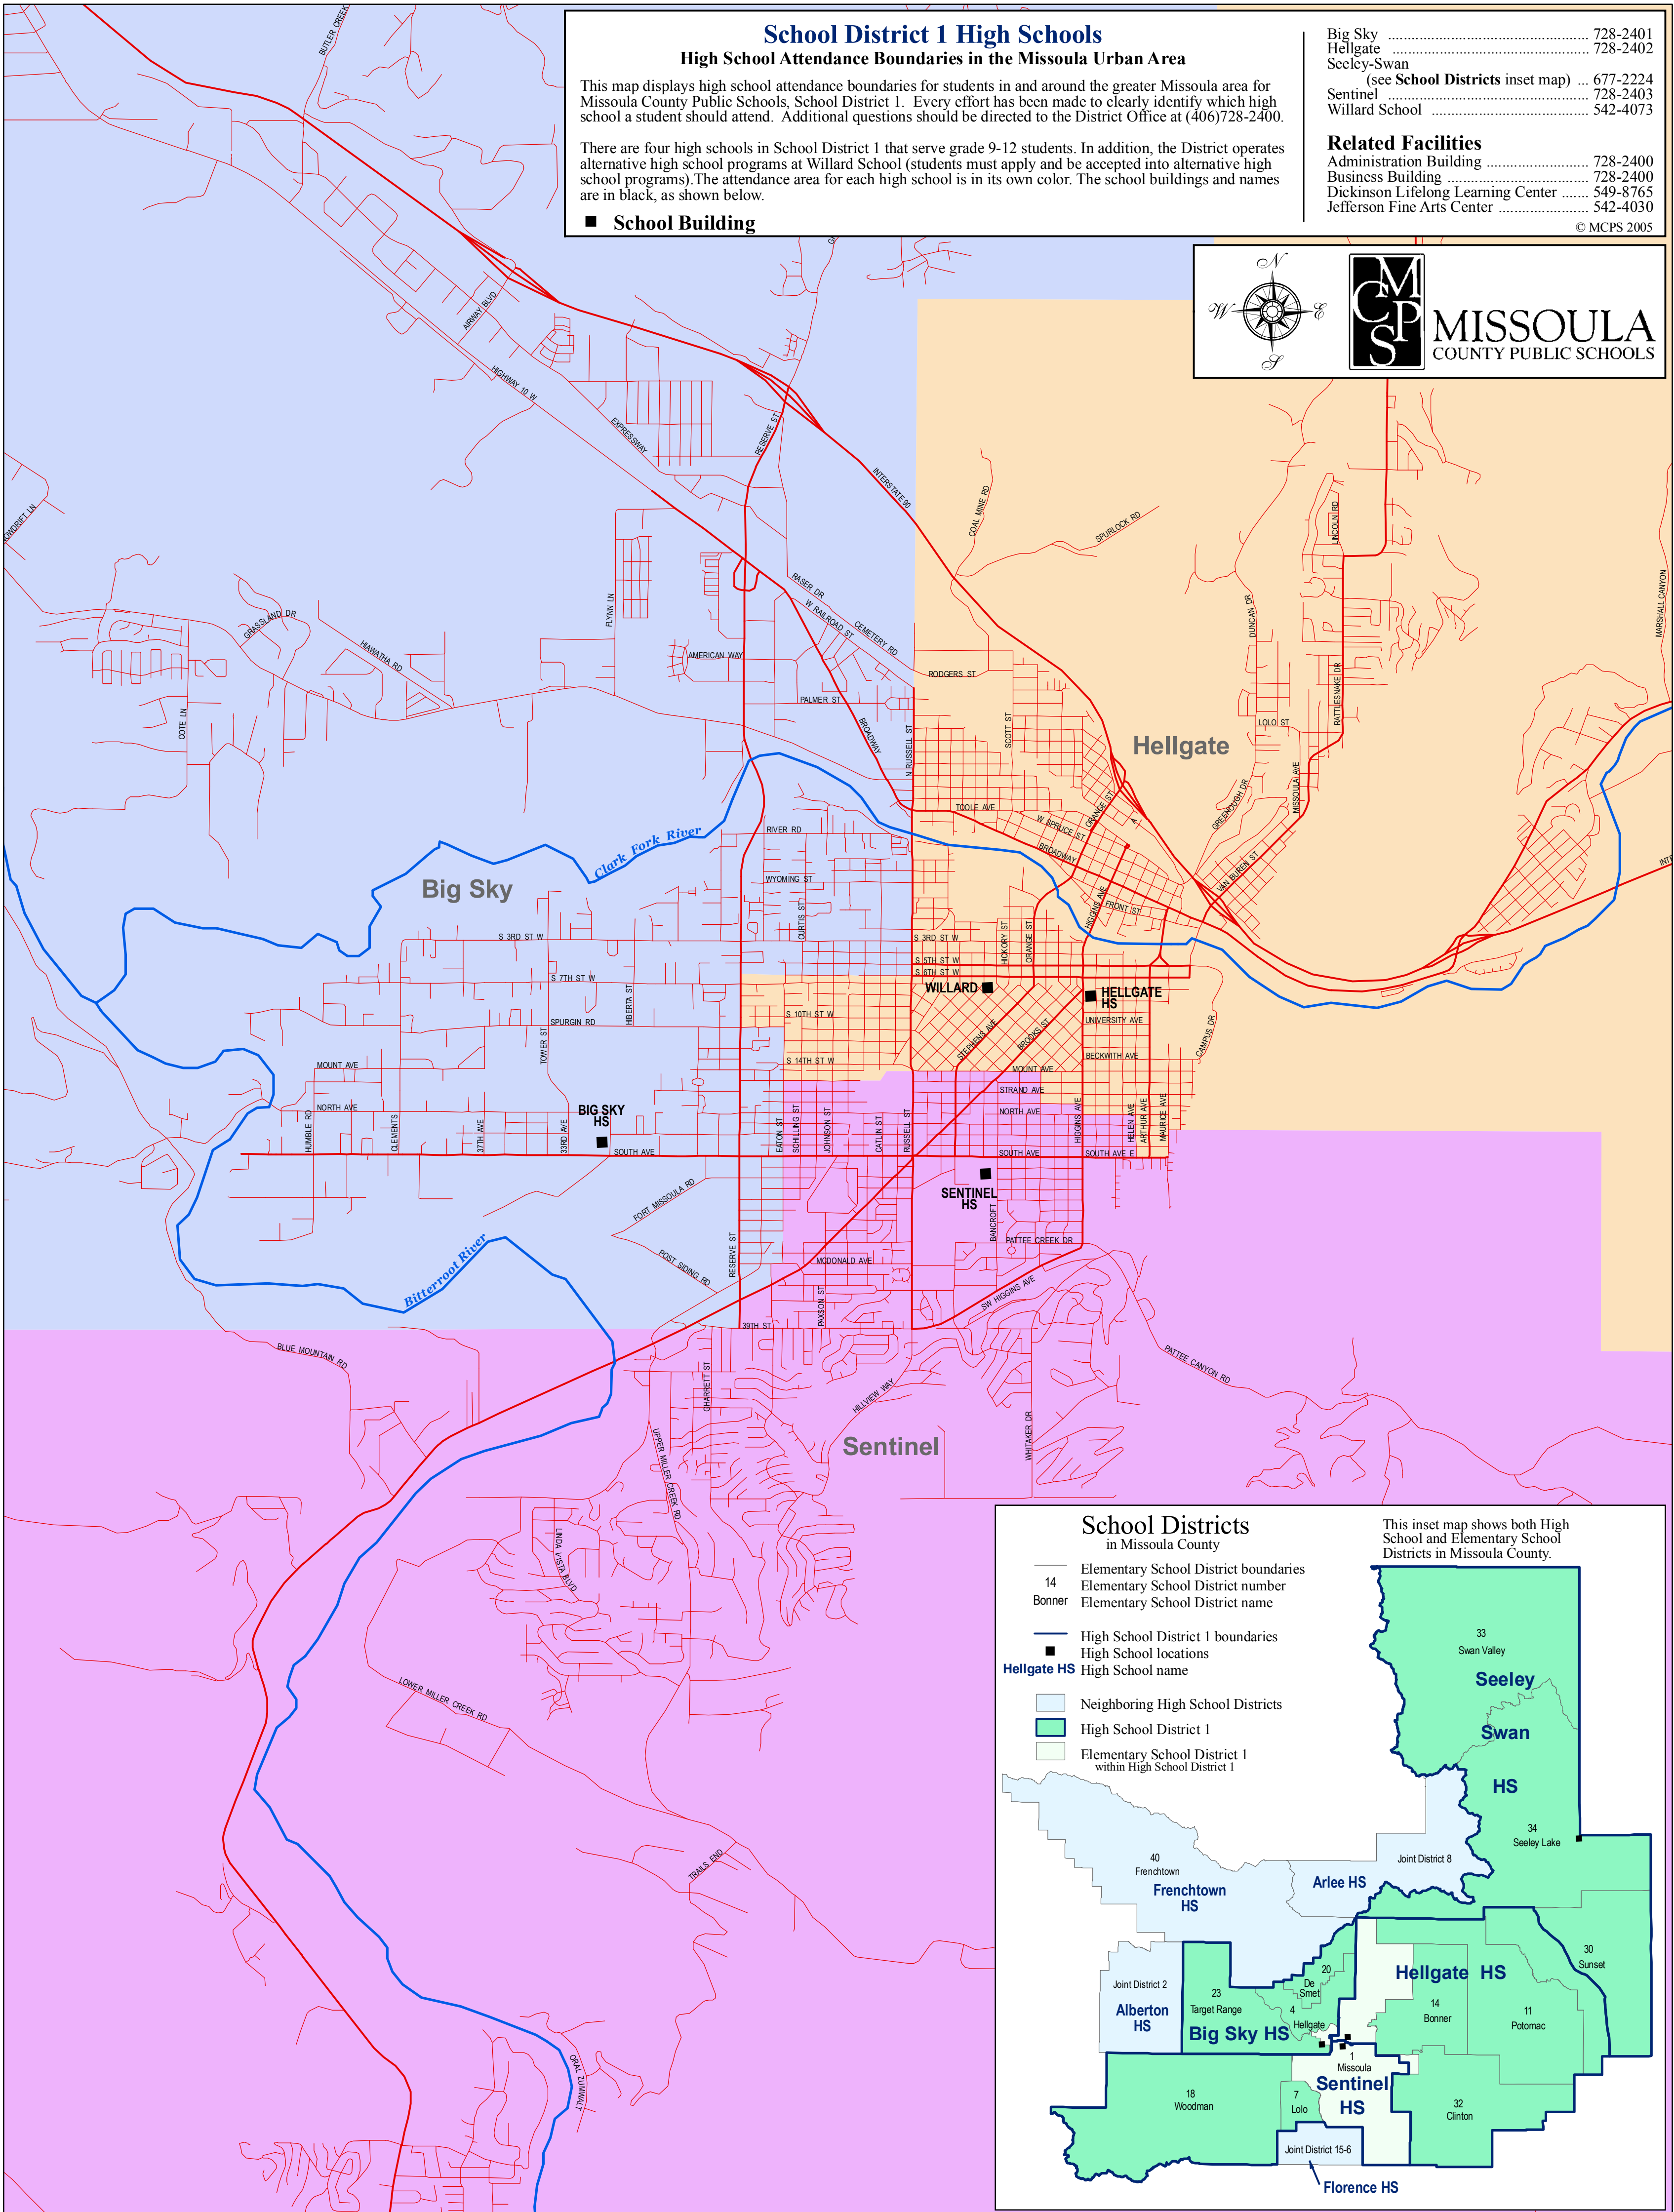

School District 1 High Schools

High School Attendance Boundaries in the Missoula Urban Area

This map displays high school attendance boundaries for students in and around the greater Missoula area for Missoula County Public Schools, School District 1. Every effort has been made to clearly identify which high school a student should attend. Additional questions should be directed to the District Office at (406)728-2400.

There are four high schools in School District 1 that serve grade 9-12 students. In addition, the District operates alternative high school programs at Willard School (students must apply and be accepted into alternative high school programs). The attendance area for each high school is in its own color. The school buildings and names are in black, as shown below.

■ **School Building**

Big Sky	728-2401
Hellgate	728-2402
Seeley-Swan (see School Districts inset map) ...	677-2224
Sentinel	728-2403
Willard School	542-4073

Related Facilities

Administration Building	728-2400
Business Building	728-2400
Dickinson Lifelong Learning Center	549-8765
Jefferson Fine Arts Center	542-4030

© MCPS 2005