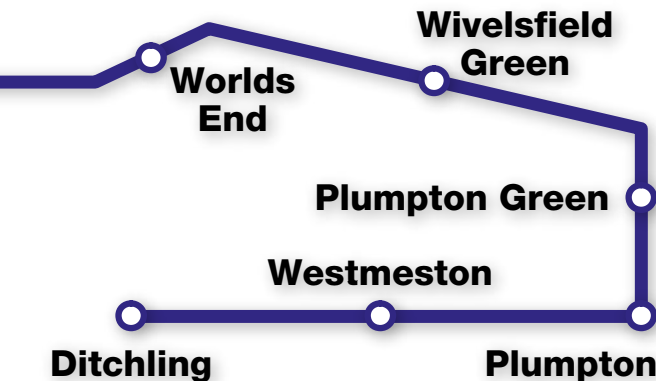

Concessionary Cards accepted

Warehouse / Tesco Superstore

Tuesdays & Fridays

Warehouse / Tesco Superstore

Tuesdays & Fridays

Warehouse / Tesco Superstore

Mondays & Wednesdays

Warehouse / Tesco Superstore

Mondays & Wednesdays