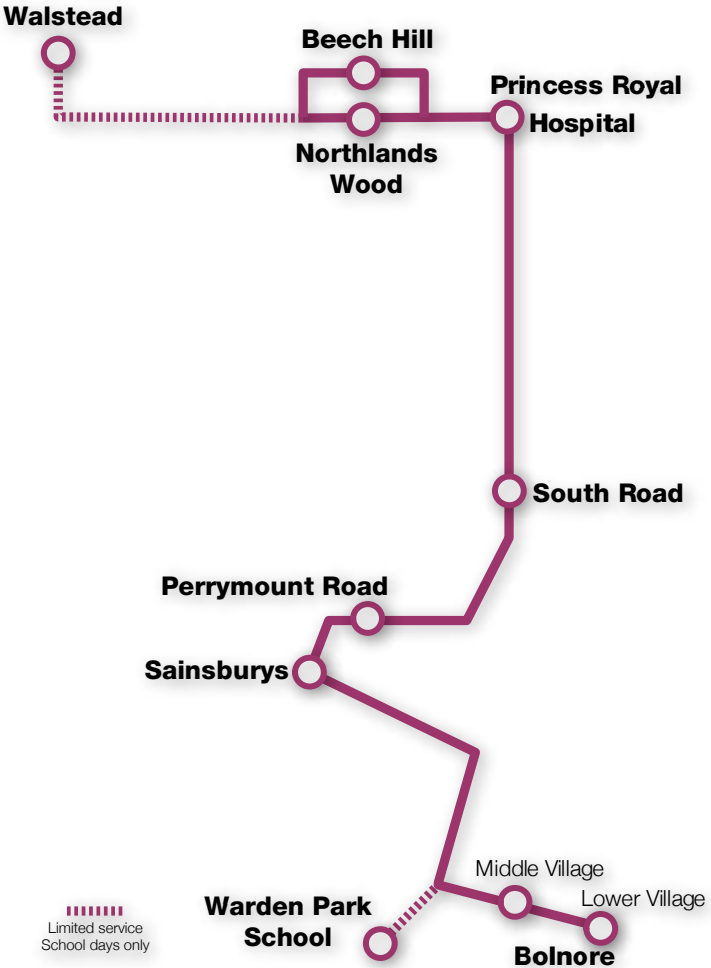

Your Route Planner

30 Haywards Heath Lindfield Circular

Your Route Planner

33

**Haywards Heath
Burgess Hill
Hassocks
Hurstpierpoint
Brighton**

37

Crawley
Three Bridges
Balcombe
Cuckfield
Haywards Heath

Crawley

Your Route Planner

39 Haywards Heath Town Service

Your Route Planner

40X

Princess Royal
Hospital
Burgess Hill
Hassocks
Brighton
Royal Sussex
County Hospital

Haywards Heath

Your Route Planner

134/135

Burgess Hill Town Service East

136/137

Burgess Hill Town Service West

Your Route Planner

NEW Burgess Hill Sh

Commences 2nd March!

TS1 Lindfield - Haywards Heath - Cuckfield - B&Q Warehouse

TS2 Keymer - Hassocks - Hurstpierpoint - B&Q Warehouse