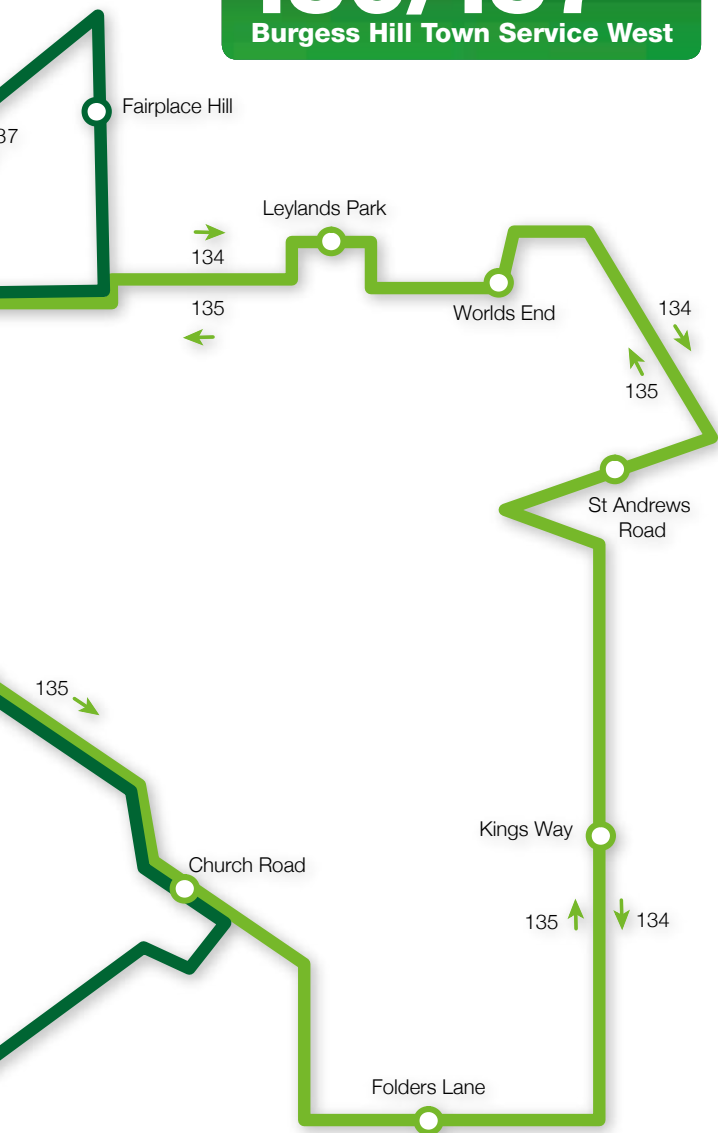

136/137

Burgess Hill Town Service West