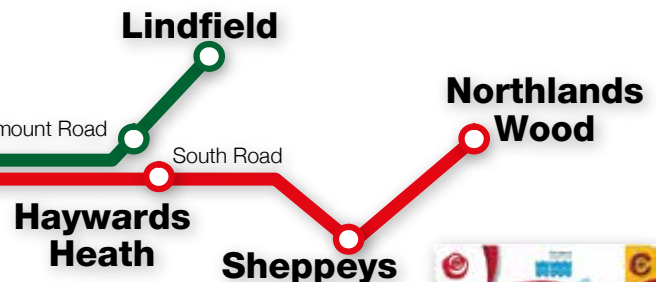

Shopper Bus Network