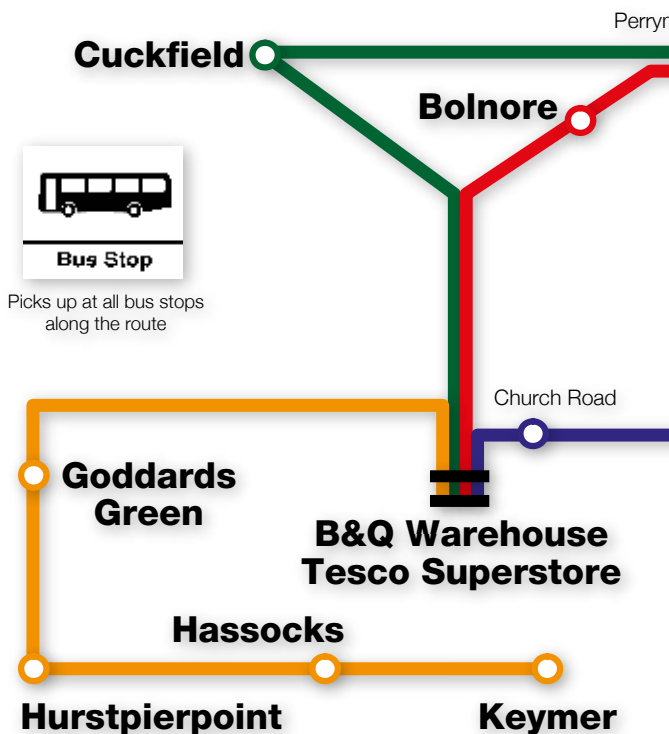

Burgess Hill Town Service East

136/137

Burgess Hill Town Service West

Your Route Planner

NEW Burgess Hill Sh

Commences 2nd March!

TS1 Lindfield - Haywards Heath - Cuckfield - B&Q Warehouse

TS2 Keymer - Hassocks - Hurstpierpoint - B&Q Warehouse