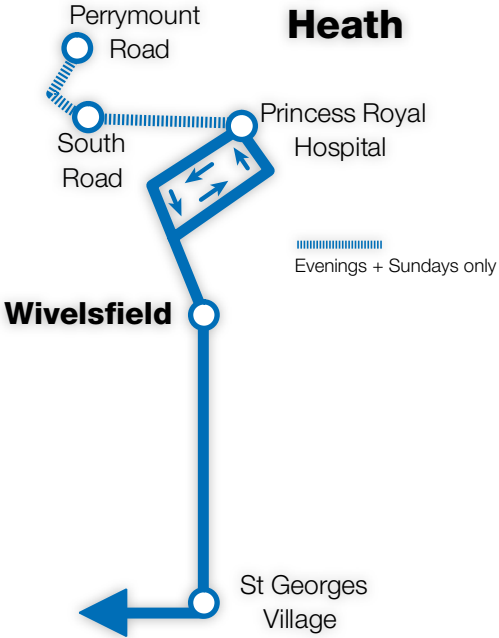

Your Route Planner

30 Haywards Heath Lindfield Circular

Your Route Planner

33

**Haywards Heath
Burgess Hill
Hassocks
Hurstpierpoint
Brighton**

37

Crawley
Three Bridges
Balcombe
Cuckfield
Haywards Heath

Crawley

Your Route Planner

39 Haywards Heath Town Service

Your Route Planner

40X

Princess Royal
Hospital
Burgess Hill
Hassocks
Brighton
Royal Sussex
County Hospital

Haywards Heath

Your Route Planner

134/135

Burgess Hill Town Service East

136/137

Burgess Hill Town Service West

Your Route Planner

NEW Burgess Hill Sh

Commences 2nd March!

TS1 Lindfield - Haywards Heath - Cuckfield - B&Q Warehouse

TS2 Keymer - Hassocks - Hurstpierpoint - B&Q Warehouse