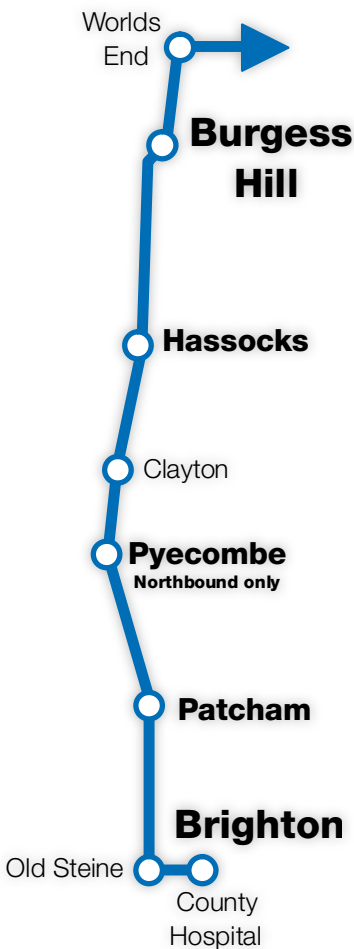

Your Route Planner

40X

Princess Royal
Hospital
Burgess Hill
Hassocks
Brighton
Royal Sussex
County Hospital