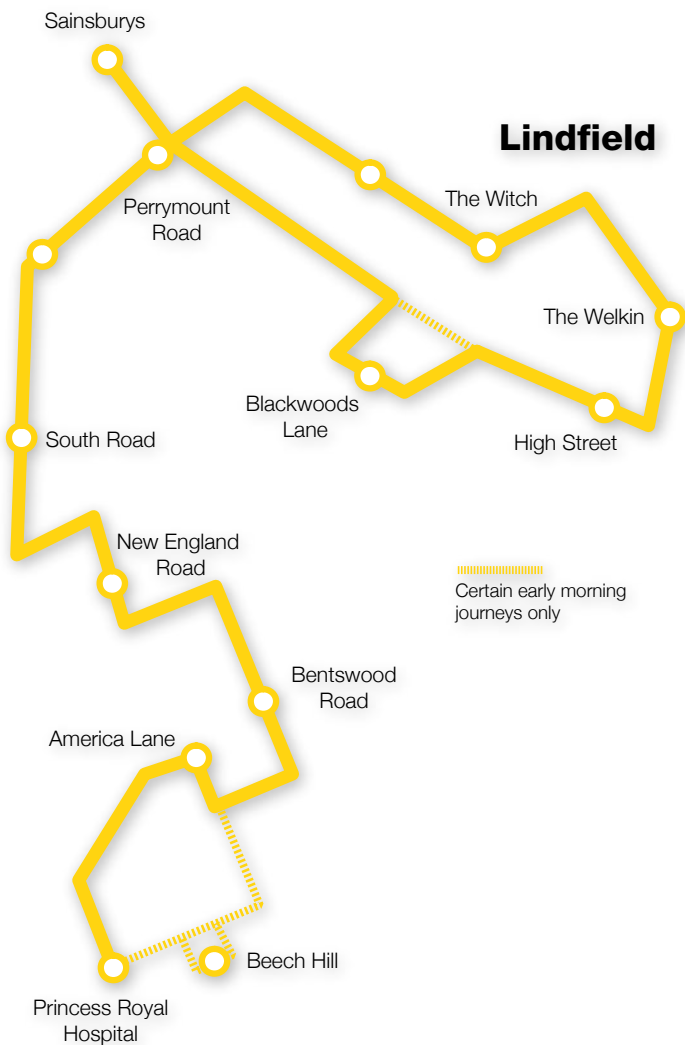

WP3

Hurstpierpoint	0738	←	1553
Stone Pound	0743	←	1548
Kings Way	0754	←	1542
Cants Lane	0756	←	1541
Junction Road	0758	←	1539
Royal George Road	0805	←	1535
Woolpack Inn	0809	←	1532
Sussex Way	0810	←	1530
Cuckfield	0825	←	1522

Your Route Planner

30 Haywards Heath Lindfield Circular

Your Route Planner

33

**Haywards Heath
Burgess Hill
Hassocks
Hurstpierpoint
Brighton**

37

Crawley
Three Bridges
Balcombe
Cuckfield
Haywards Heath

Crawley