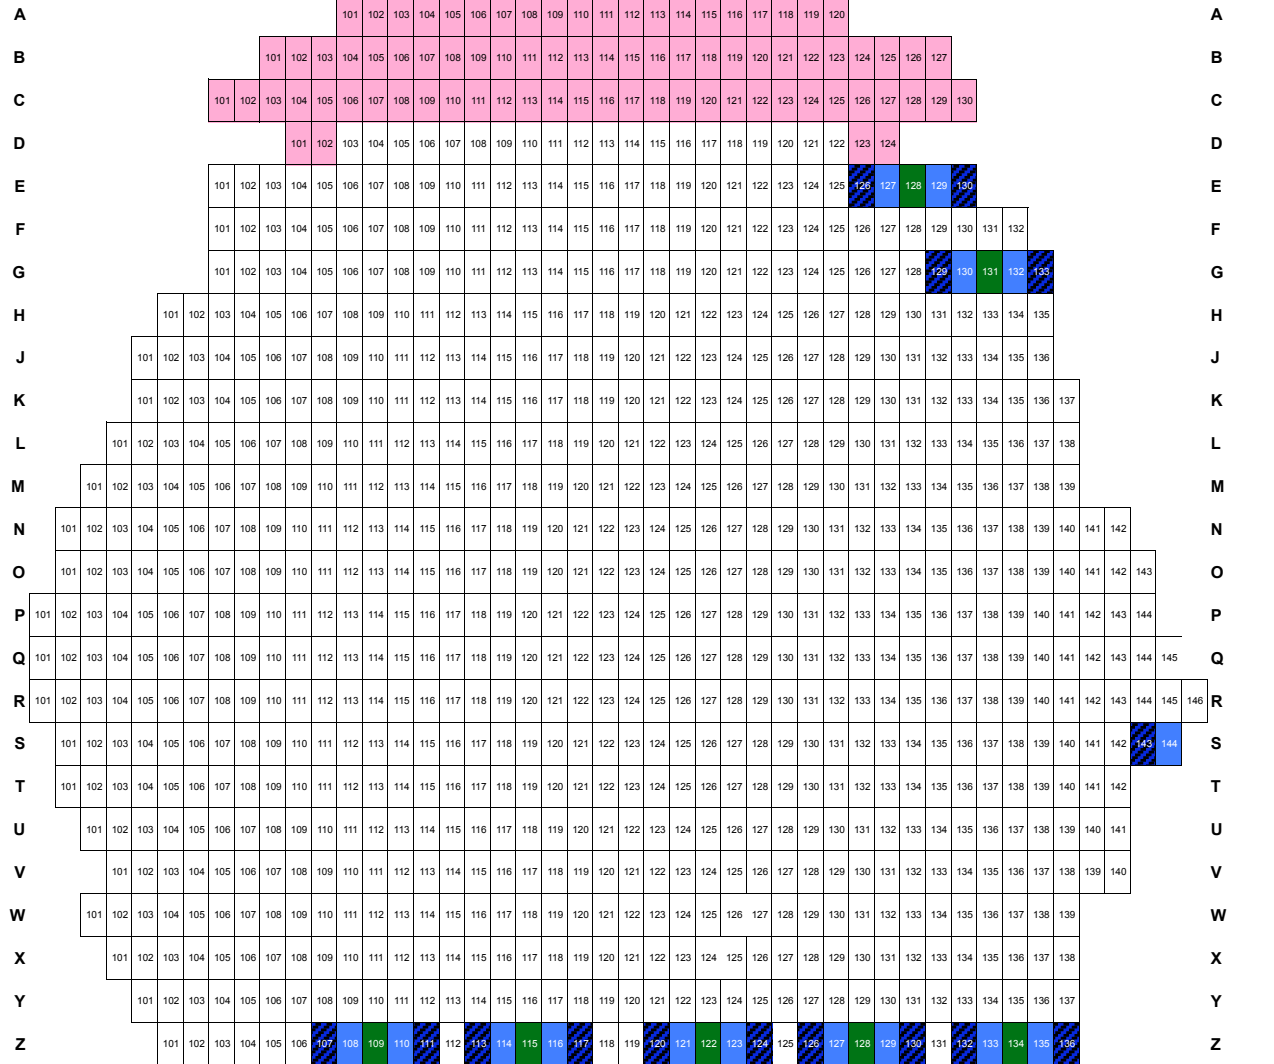

# Alice Tully Hall One extension

WHEELCHAIR  
W/C COMPANION  
REMOVE FOR W/C

STAGE

EXTENDED STAGE  
REMOVE D123, 124 NO EXTENSION

Balcony A  
Balcony B  
Balcony C  
Balcony D

Balcony A  
Balcony B  
Balcony C  
Balcony D

platform 1 platform 2 platform 3 platform 4