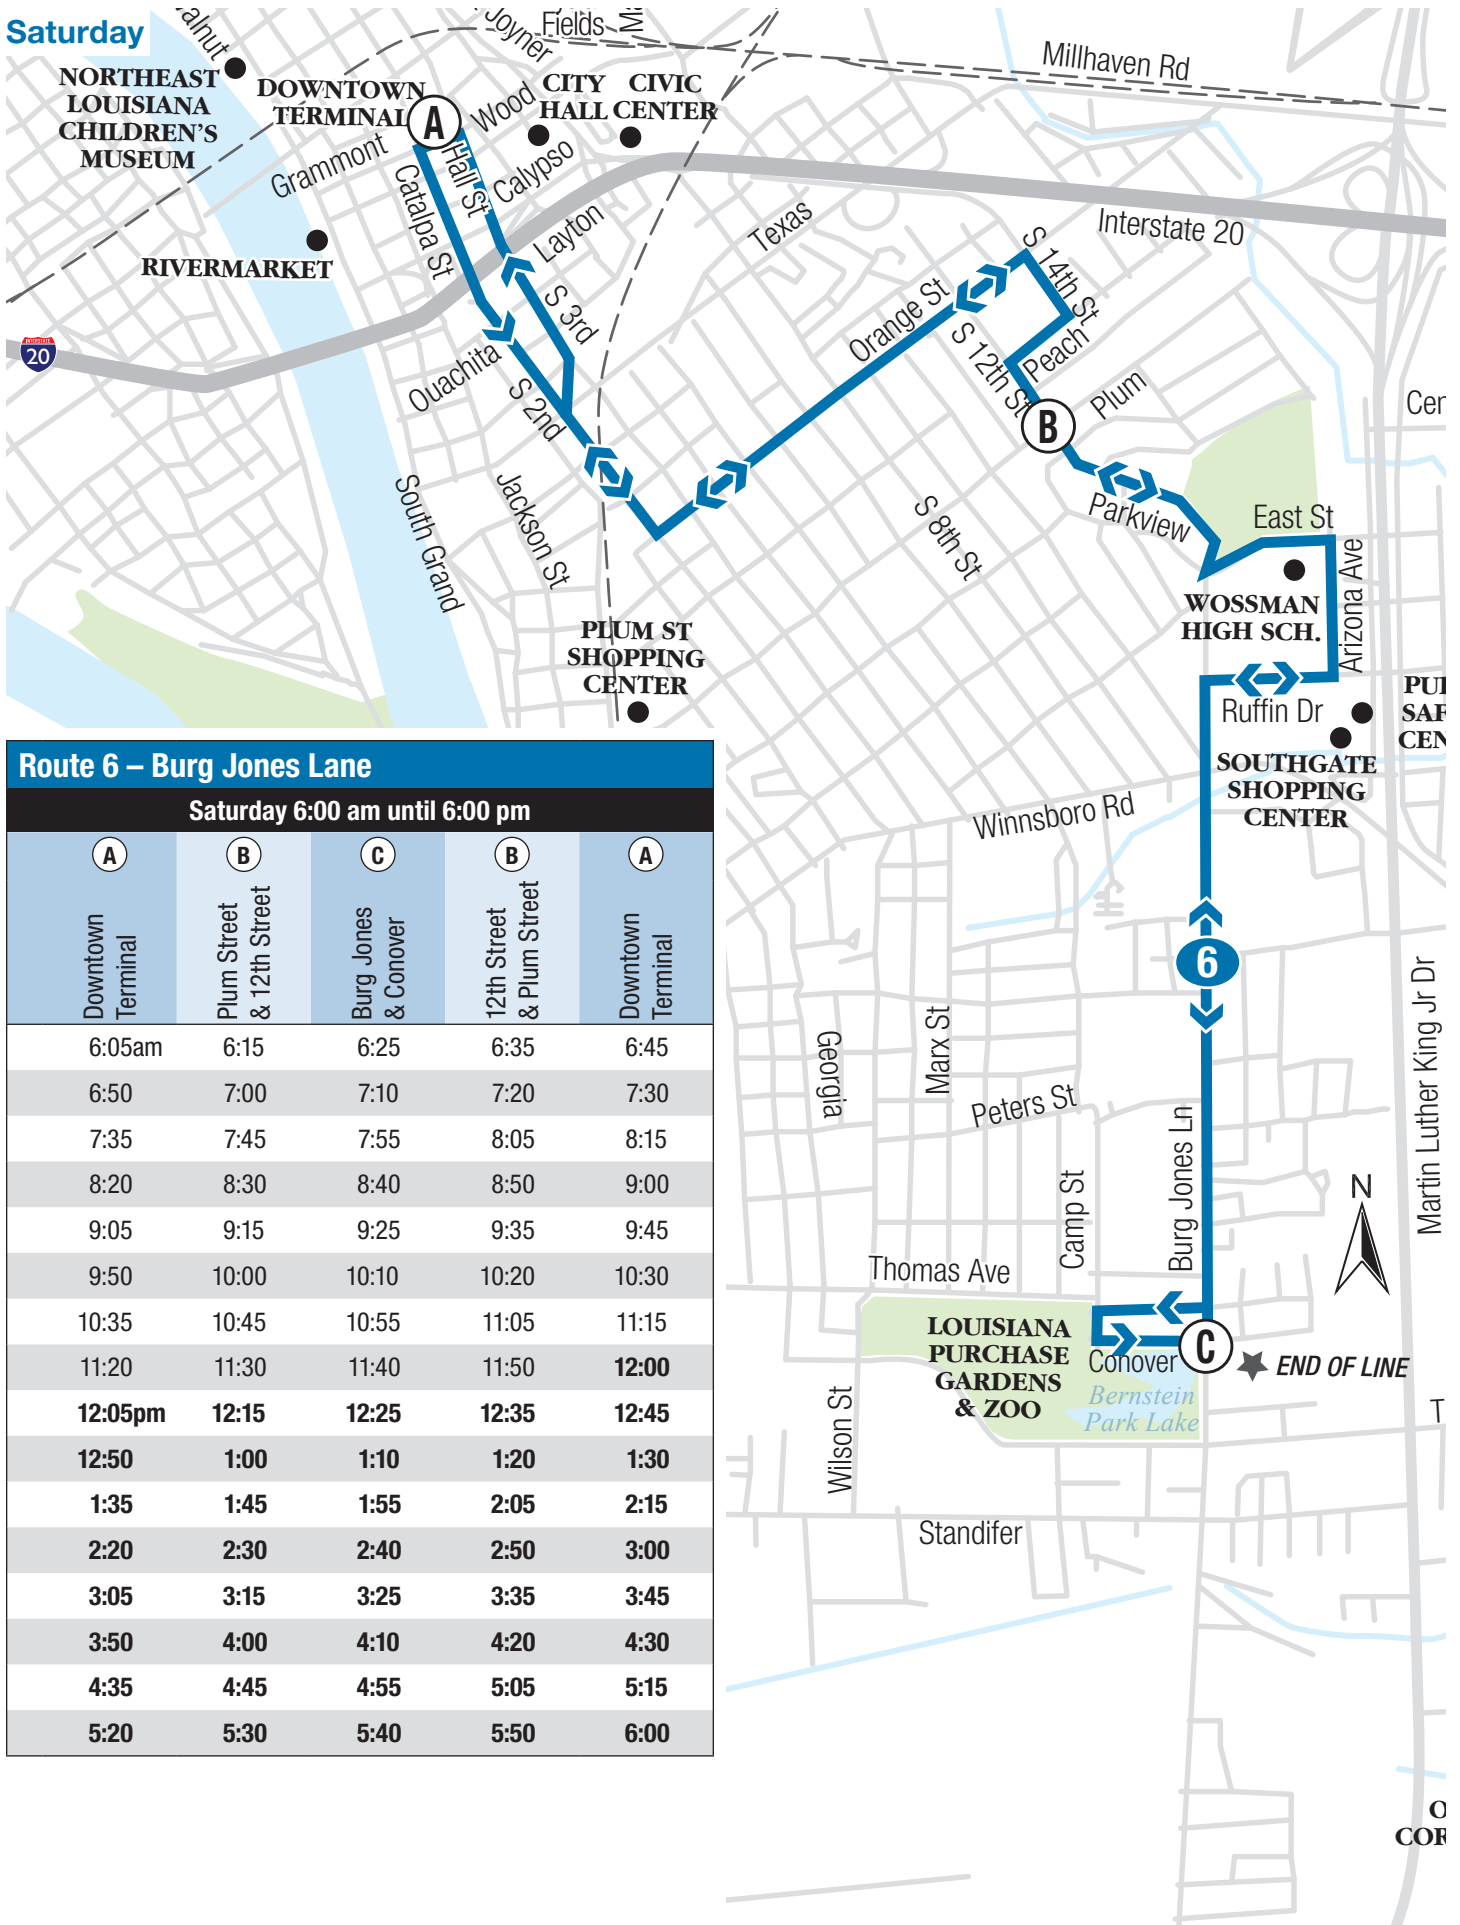

Saturday

Route 6 – Burg Jones Lane

Saturday 6:00 am until 6:00 pm

(A)	(B)	(C)	(B)	(A)
Downtown Terminal	Plum Street & 12th Street	Burg Jones & Conover	12th Street & Plum Street	Downtown Terminal
6:05am	6:15	6:25	6:35	6:45
6:50	7:00	7:10	7:20	7:30
7:35	7:45	7:55	8:05	8:15
8:20	8:30	8:40	8:50	9:00
9:05	9:15	9:25	9:35	9:45
9:50	10:00	10:10	10:20	10:30
10:35	10:45	10:55	11:05	11:15
11:20	11:30	11:40	11:50	12:00
12:05pm	12:15	12:25	12:35	12:45
12:50	1:00	1:10	1:20	1:30
1:35	1:45	1:55	2:05	2:15
2:20	2:30	2:40	2:50	3:00
3:05	3:15	3:25	3:35	3:45
3:50	4:00	4:10	4:20	4:30
4:35	4:45	4:55	5:05	5:15
5:20	5:30	5:40	5:50	6:00