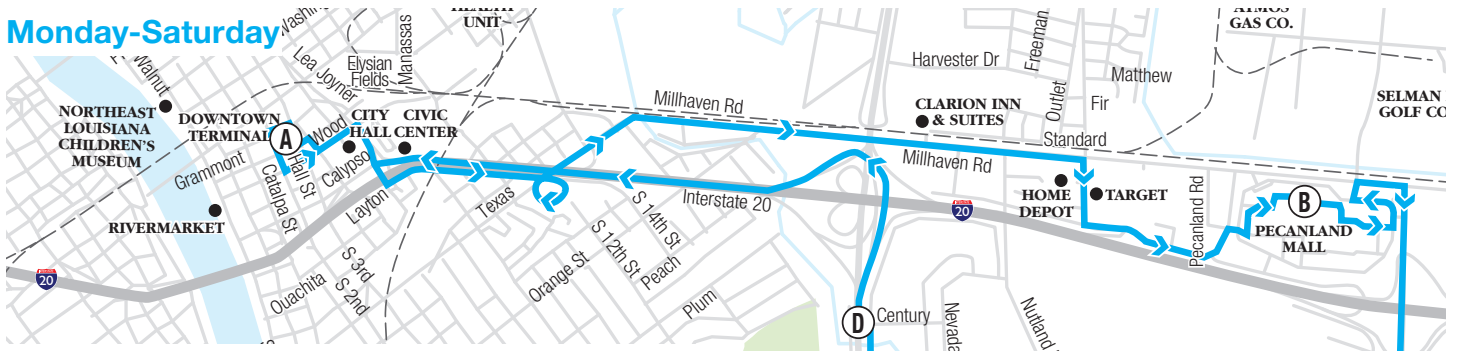

Monday-Saturday

Route 14 – Pecanland Mall

Monday through Saturday 6:00 am until 6:45 pm

(A)	(B)	(C)	(D)	(A)
Downtown Terminal	Pecanland Mall	Tanglewood & Greenwood	Hwy 165 N. & Century Blvd.	Downtown Terminal
6:05am	6:19	6:28	6:39	6:45
6:50	7:04	7:13	7:24	7:30
7:35	7:49	7:58	8:09	8:15
8:20	8:34	8:43	8:54	9:00
9:05	9:19	9:28	9:39	9:45
9:50	10:04	10:13	10:24	10:30
10:35	10:49	10:58	11:09	11:15
11:20	11:34	11:43	11:54	12:00
12:05pm	12:19	12:28	12:39	12:45
12:50	1:04	1:13	1:24	1:30
1:35	1:49	1:58	2:09	2:15
2:20	2:34	2:43	2:54	3:00
3:05	3:19	3:28	3:39	3:45
3:50	4:04	4:13	4:24	4:30
4:35	4:49	4:58	5:09	5:15
5:20	5:34	5:43	5:54	6:00
6:05	6:19	6:28	6:39	6:45