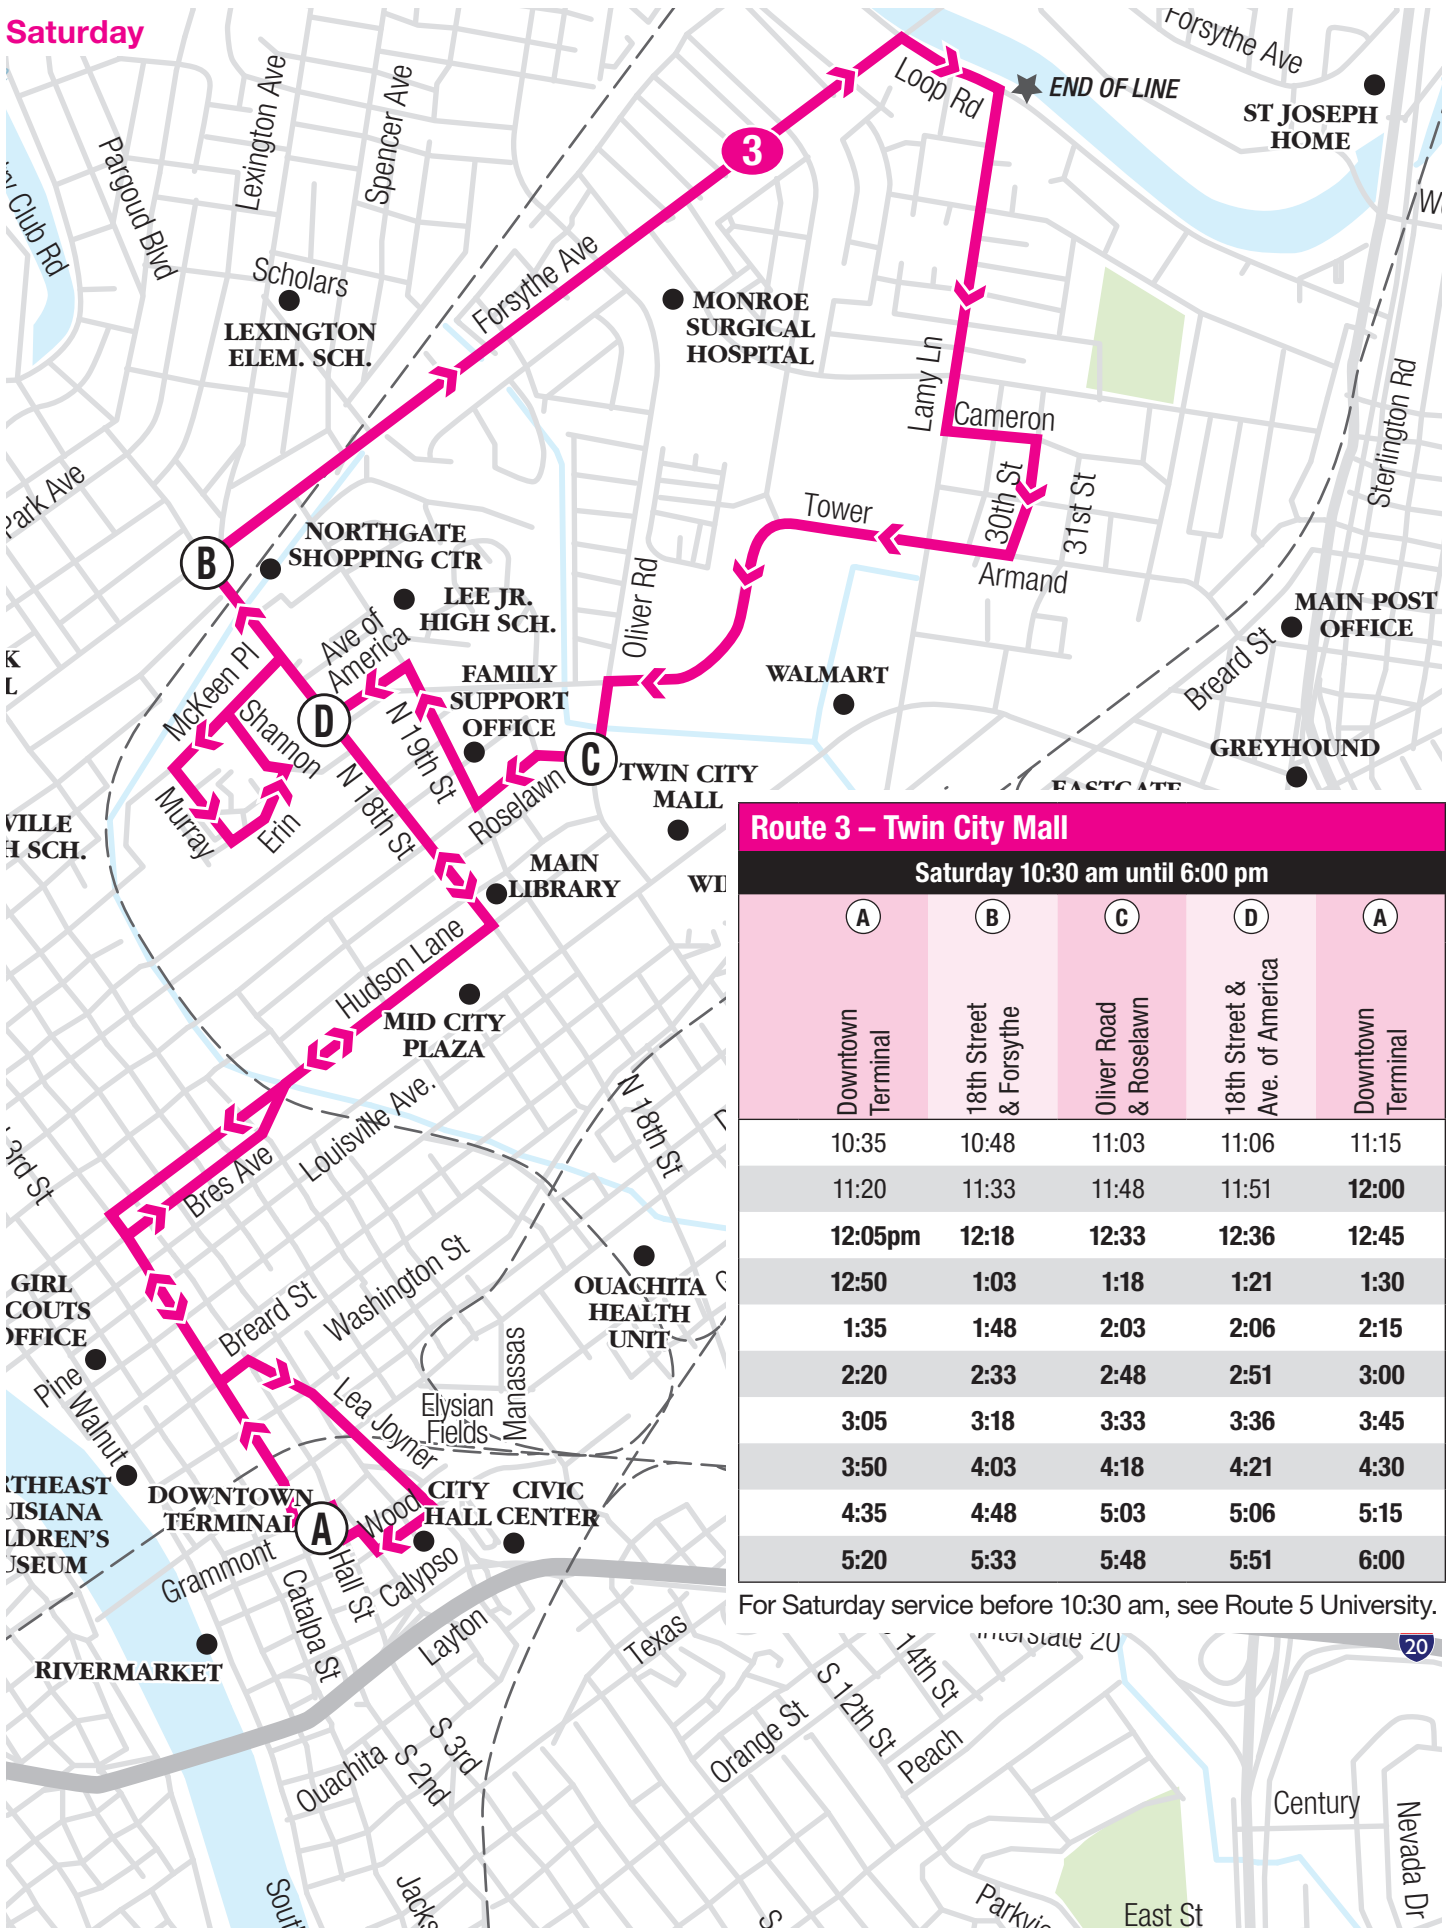

Saturday

Route 3 – Twin City Mall

Saturday 10:30 am until 6:00 pm

(A)	(B)	(C)	(D)	(A)
Downtown Terminal	18th Street & Forsythe	Oliver Road & Roselawn	18th Street & Ave. of America	Downtown Terminal
10:35	10:48	11:03	11:06	11:15
11:20	11:33	11:48	11:51	12:00
12:05pm	12:18	12:33	12:36	12:45
12:50	1:03	1:18	1:21	1:30
1:35	1:48	2:03	2:06	2:15
2:20	2:33	2:48	2:51	3:00
3:05	3:18	3:33	3:36	3:45
3:50	4:03	4:18	4:21	4:30
4:35	4:48	5:03	5:06	5:15
5:20	5:33	5:48	5:51	6:00

For Saturday service before 10:30 am, see Route 5 University.