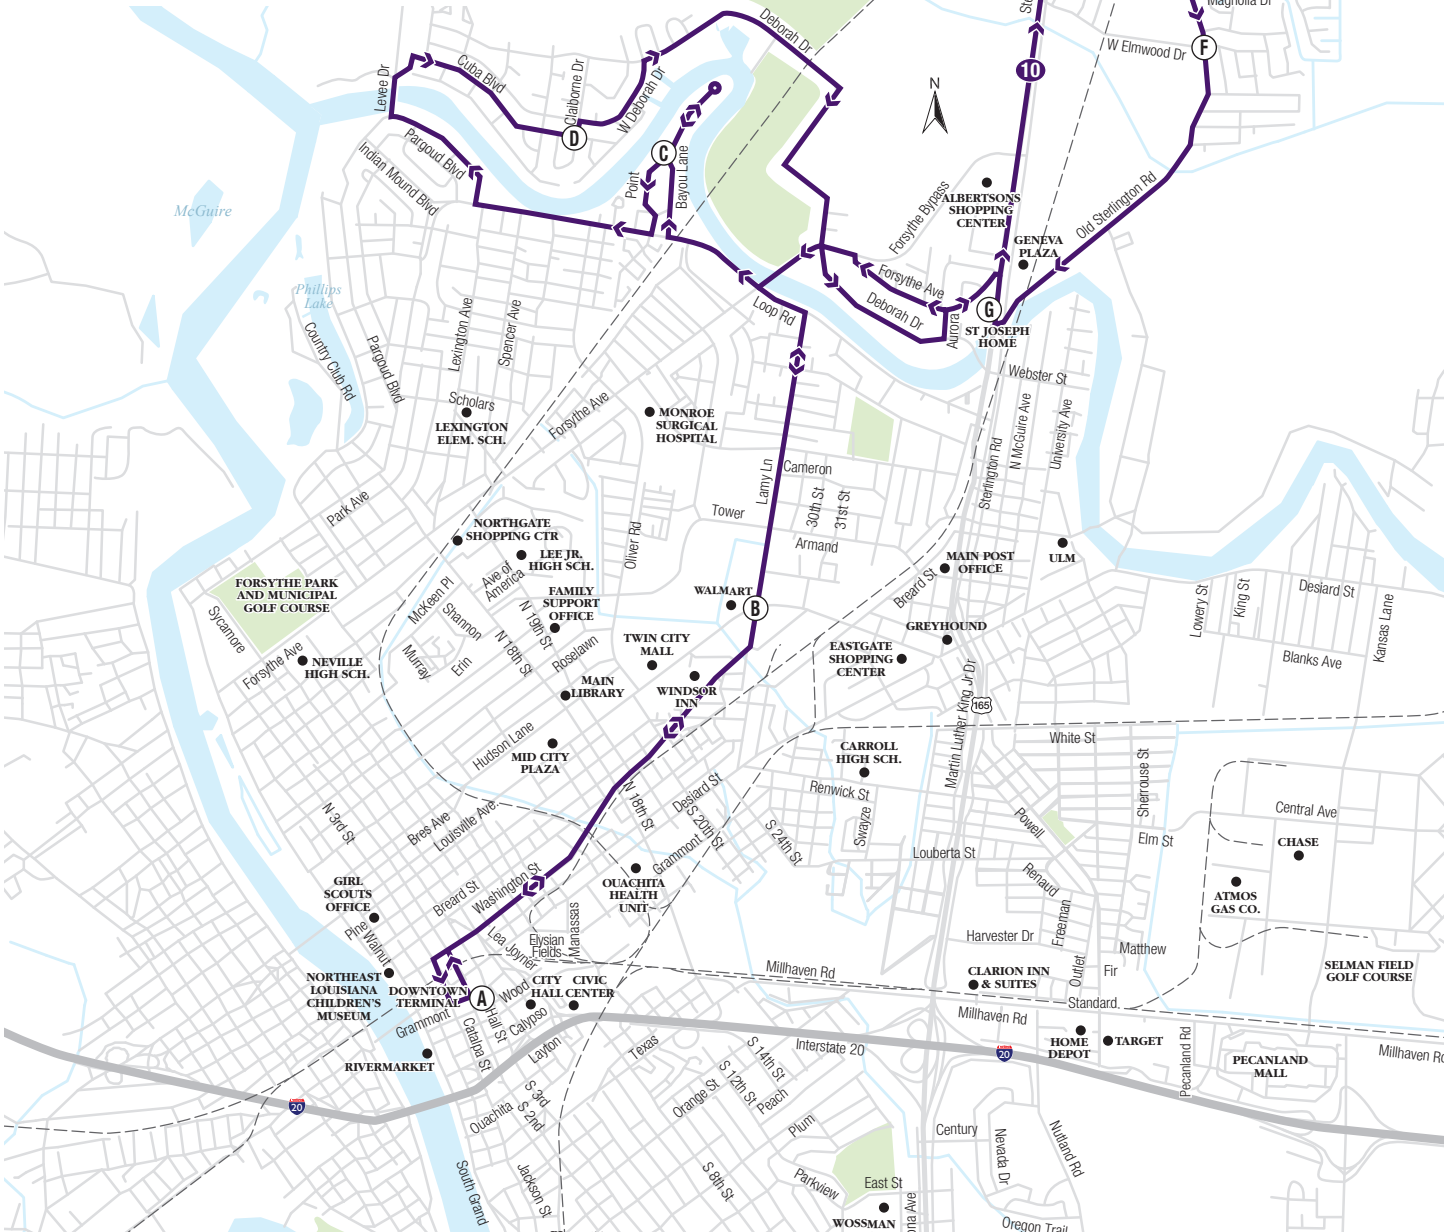

Route 10 – North Monroe

Monday through Friday 6:45 am until noon

	A	B	C	D	E	F	G	B	A
	Downtown Terminal	Walmart	Bayou & Point	Claiborne & Cuba	St. Francis North Hospital	Old Sterling & W. Elmwood	St. Joseph Home	Walmart	Downtown Terminal
(1)	6:50am	6:58	7:07	7:16	7:34	7:45	7:53	8:03	8:15
(2)	7:35	7:43	7:52	8:01	8:19	8:30	8:38	8:48	9:00
(1)	8:20	8:28	8:37	8:46	9:04	9:15	9:23	9:33	9:45
(2)	9:05	9:13	9:22	9:31	9:49	10:00	10:08	10:18	10:30
(1)	9:50	9:56	10:02	10:09	10:24	—	—	—	—
(2)	10:35	10:43	10:52	11:01	11:19	11:30	11:38	11:48	12:00

This route runs 2 buses until 10:30 am (1) Bus 1, (2) Bus 2. This route runs in reverse beginning at noon - see afternoon schedule.

Monday-Friday am

Page 1 of 2 - See next page for afternoon times

Route 10 – North Monroe

Monday through Friday noon until 6:00 pm

A	B	G	E	F	D	C	B	A
Downtown Terminal	Walmart	St. Joseph Home	St. Francis North Hospital	Old Sterlington & W. Elmwood	Claibourne & Cuba	Bayou & Point	Walmart	Downtown Terminal
(2) 12:05pm	12:13	12:22	12:33	12:44	12:59	1:08	1:17	1:30
(2) 1:35	1:43	1:52	2:03	2:14	2:29	2:38	2:47	3:00
(2) 3:05	3:13	3:22	3:33	3:44	3:59	4:08	4:17	4:30
(2) 4:35	4:43	4:52	5:03	5:14	5:29	5:38	5:47	6:00

This route runs 2 buses until 10:30 am (1) Bus 1, (2) Bus 2.

Monday-Friday pm

Page 2 of 2 - See previous page for morning times