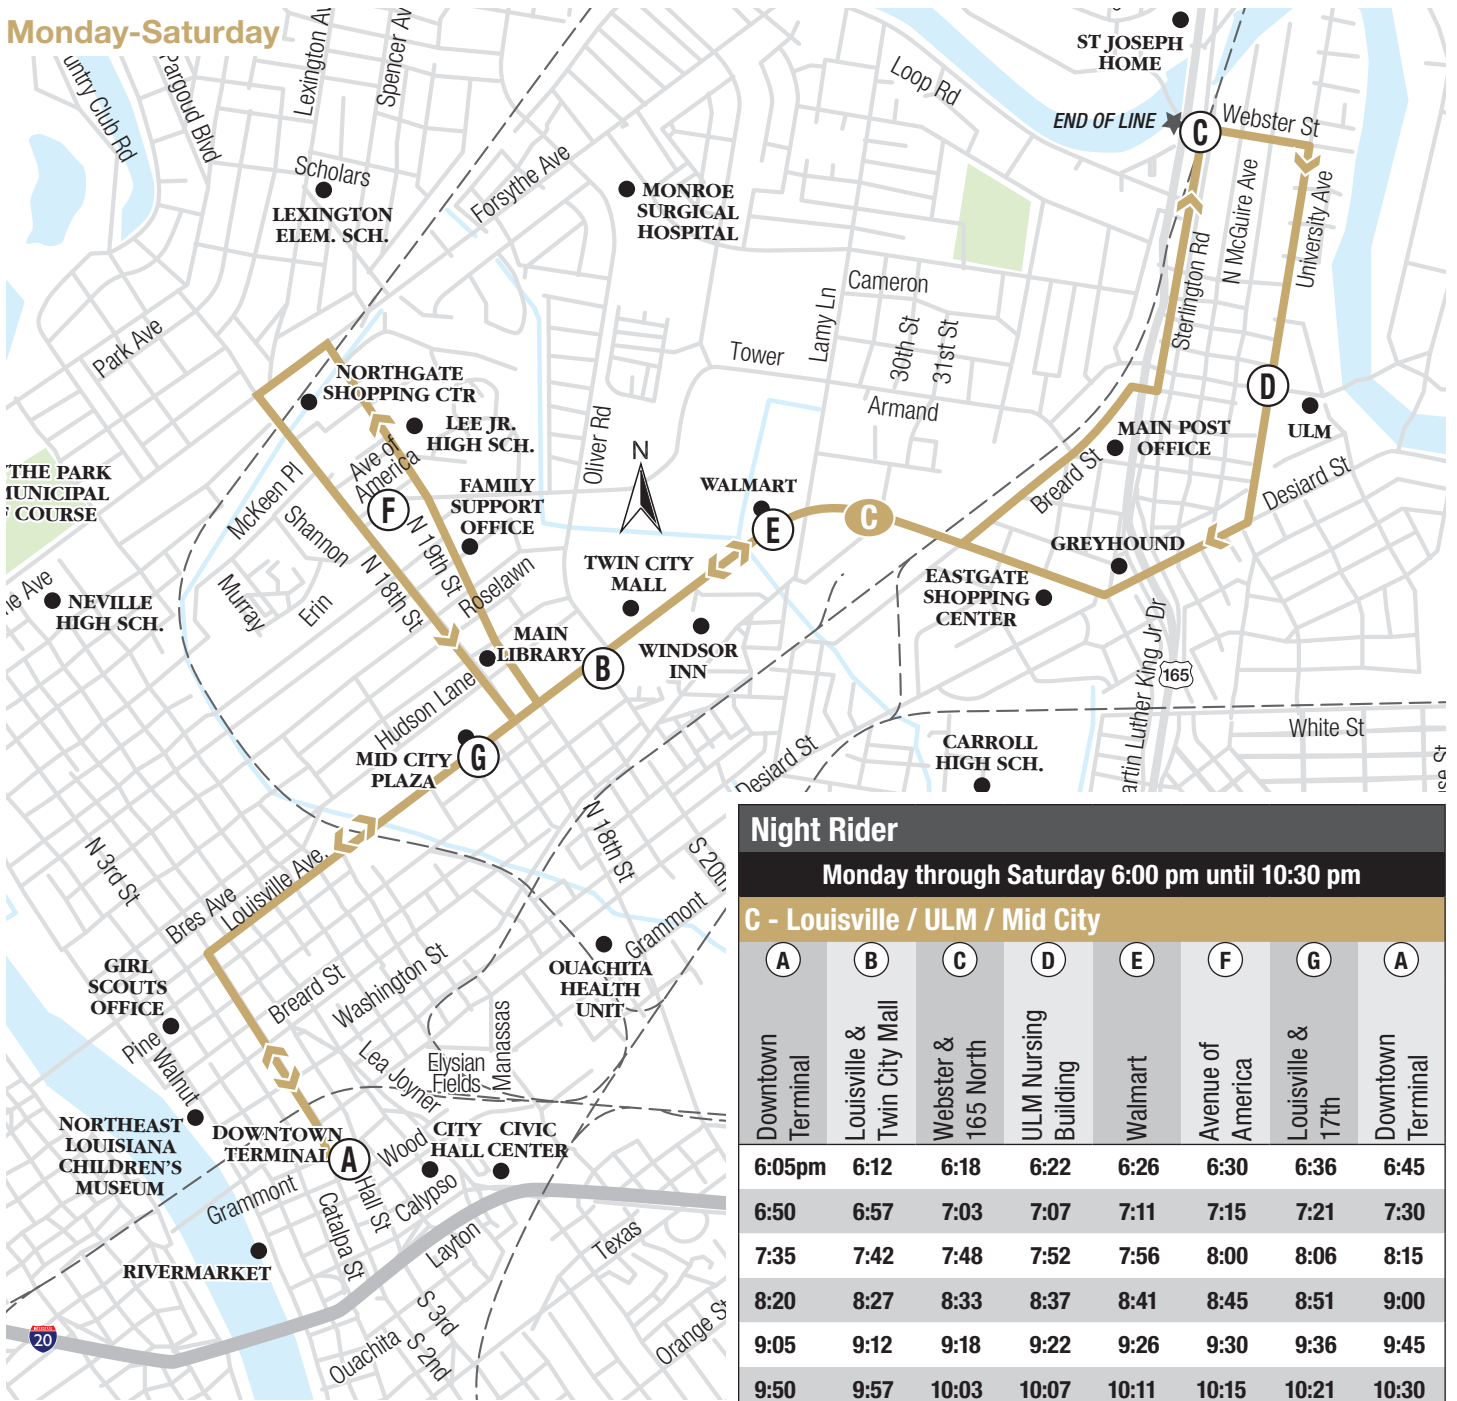

**Monday-Saturday**

<b>Night Rider</b>							
Monday through Saturday 6:00 pm until 10:30 pm							
<b>C - Louisville / ULM / Mid City</b>							
(A)	(B)	(C)	(D)	(E)	(F)	(G)	(A)
Downtown Terminal	Louisville & Twin City Mall	Webster & 165 North	ULM Nursing Building	Walmart	Avenue of America	Louisville & 17th	Downtown Terminal
6:05pm	6:12	6:18	6:22	6:26	6:30	6:36	6:45
6:50	6:57	7:03	7:07	7:11	7:15	7:21	7:30
7:35	7:42	7:48	7:52	7:56	8:00	8:06	8:15
8:20	8:27	8:33	8:37	8:41	8:45	8:51	9:00
9:05	9:12	9:18	9:22	9:26	9:30	9:36	9:45
9:50	9:57	10:03	10:07	10:11	10:15	10:21	10:30