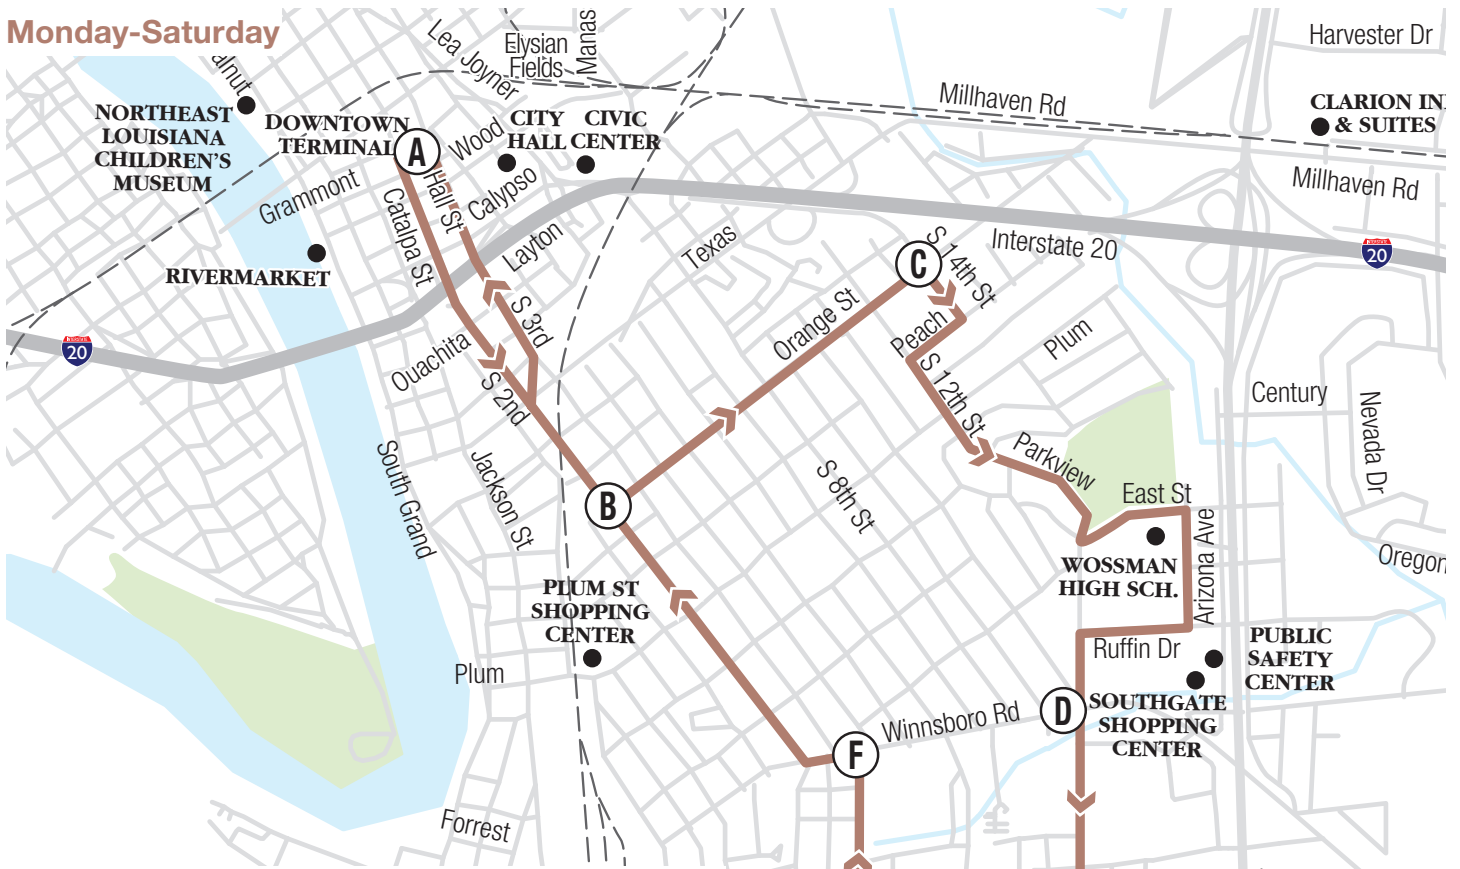

Monday-Saturday

Night Rider

Monday through Saturday 6:00 pm until 10:30 pm

B - Burg Jones & Bernstein Park

A	B	C	D	E	F	B	A
Downtown Terminal	South 2nd & Orange	Orange & South 14th	Parkview & Winnsboro	Burg Jones & Standifer	Marx & Winnsboro	South 2nd & Orange	Downtown Terminal
6:05pm	6:09	6:13	6:17	6:27	6:33	6:37	6:45
6:50	6:54	6:58	7:02	7:12	7:18	7:22	7:30
7:35	7:39	7:43	7:47	7:57	8:03	8:07	8:15
8:20	8:24	8:28	8:32	8:42	8:48	8:52	9:00
9:05	9:09	9:13	9:17	9:27	9:33	9:37	9:45
9:50	9:54	9:58	10:02	10:12	10:18	10:22	10:30