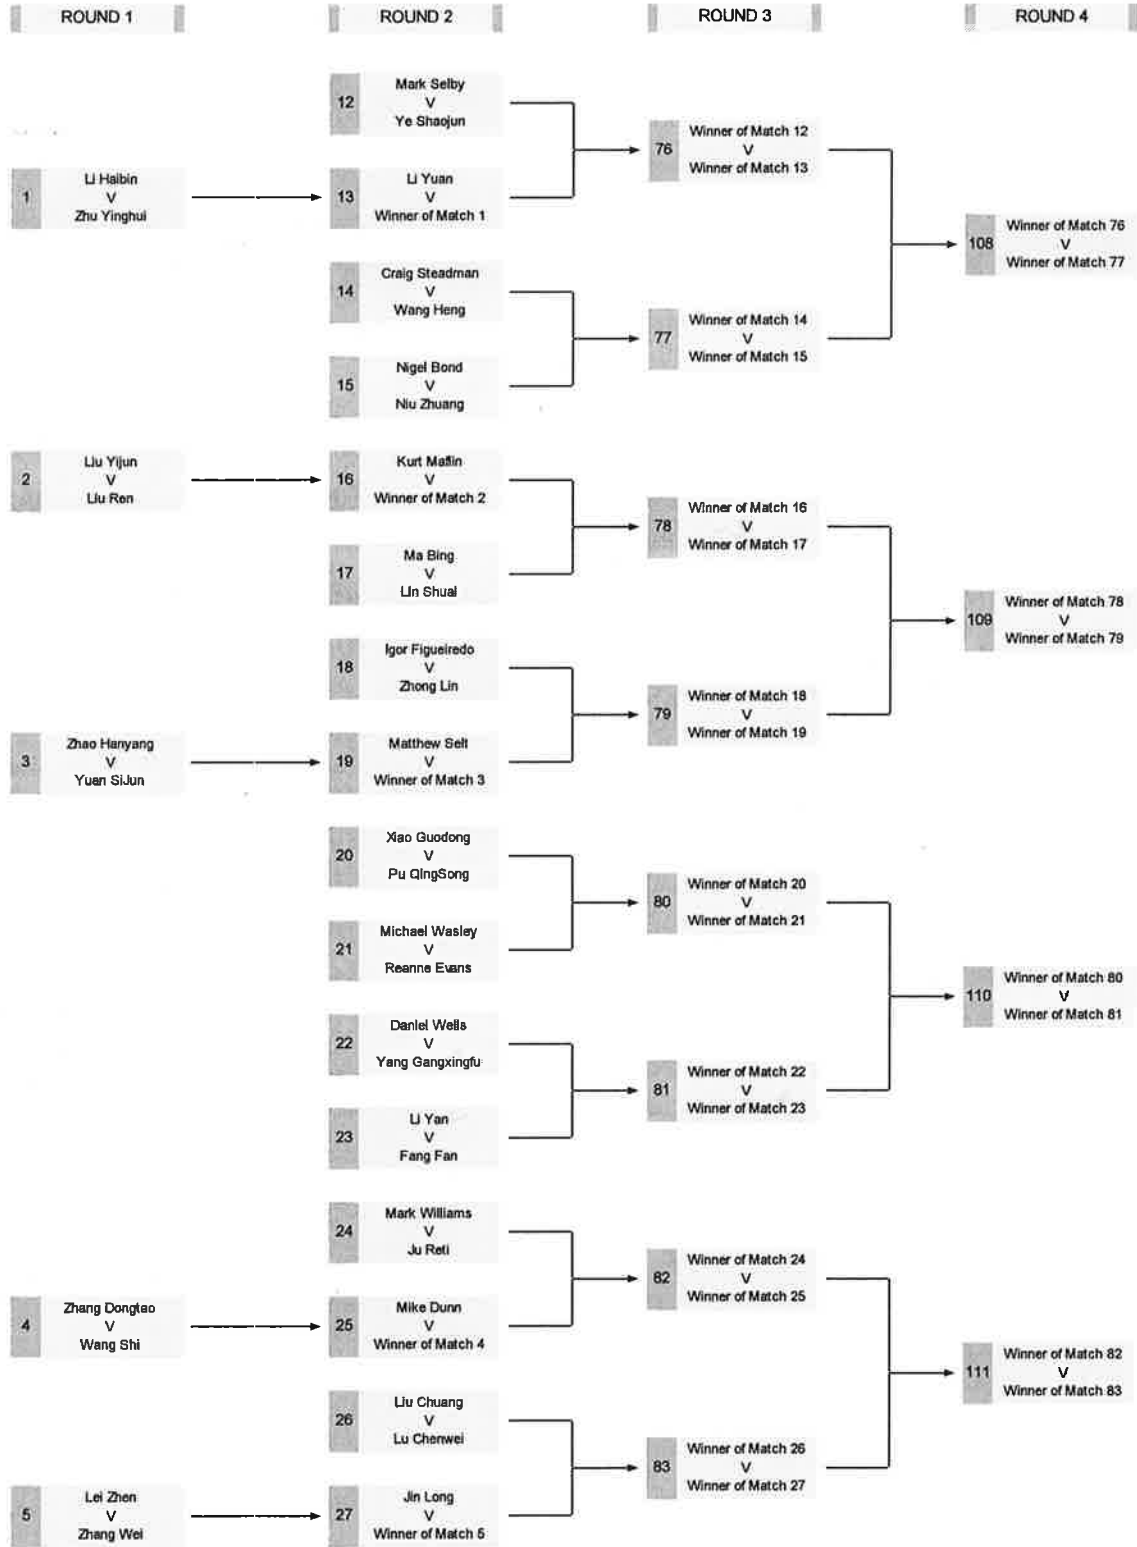

## ASIAN TOUR CHAMPIONSHIP 2013/2014 YIXING OPEN (AT1) 11-15 JUNE 2013

**Players:** Please note that the dress code for this event is **EVENING DRESS, WAISTCOAT AND BOW TIE**. All matches are best of 7 frames, but not necessary played in numerical order. It is the player's responsibility to ensure they arrive to play at the correct time.

ROUND 5      QUARTER FINAL      SEMIFINAL      FINAL