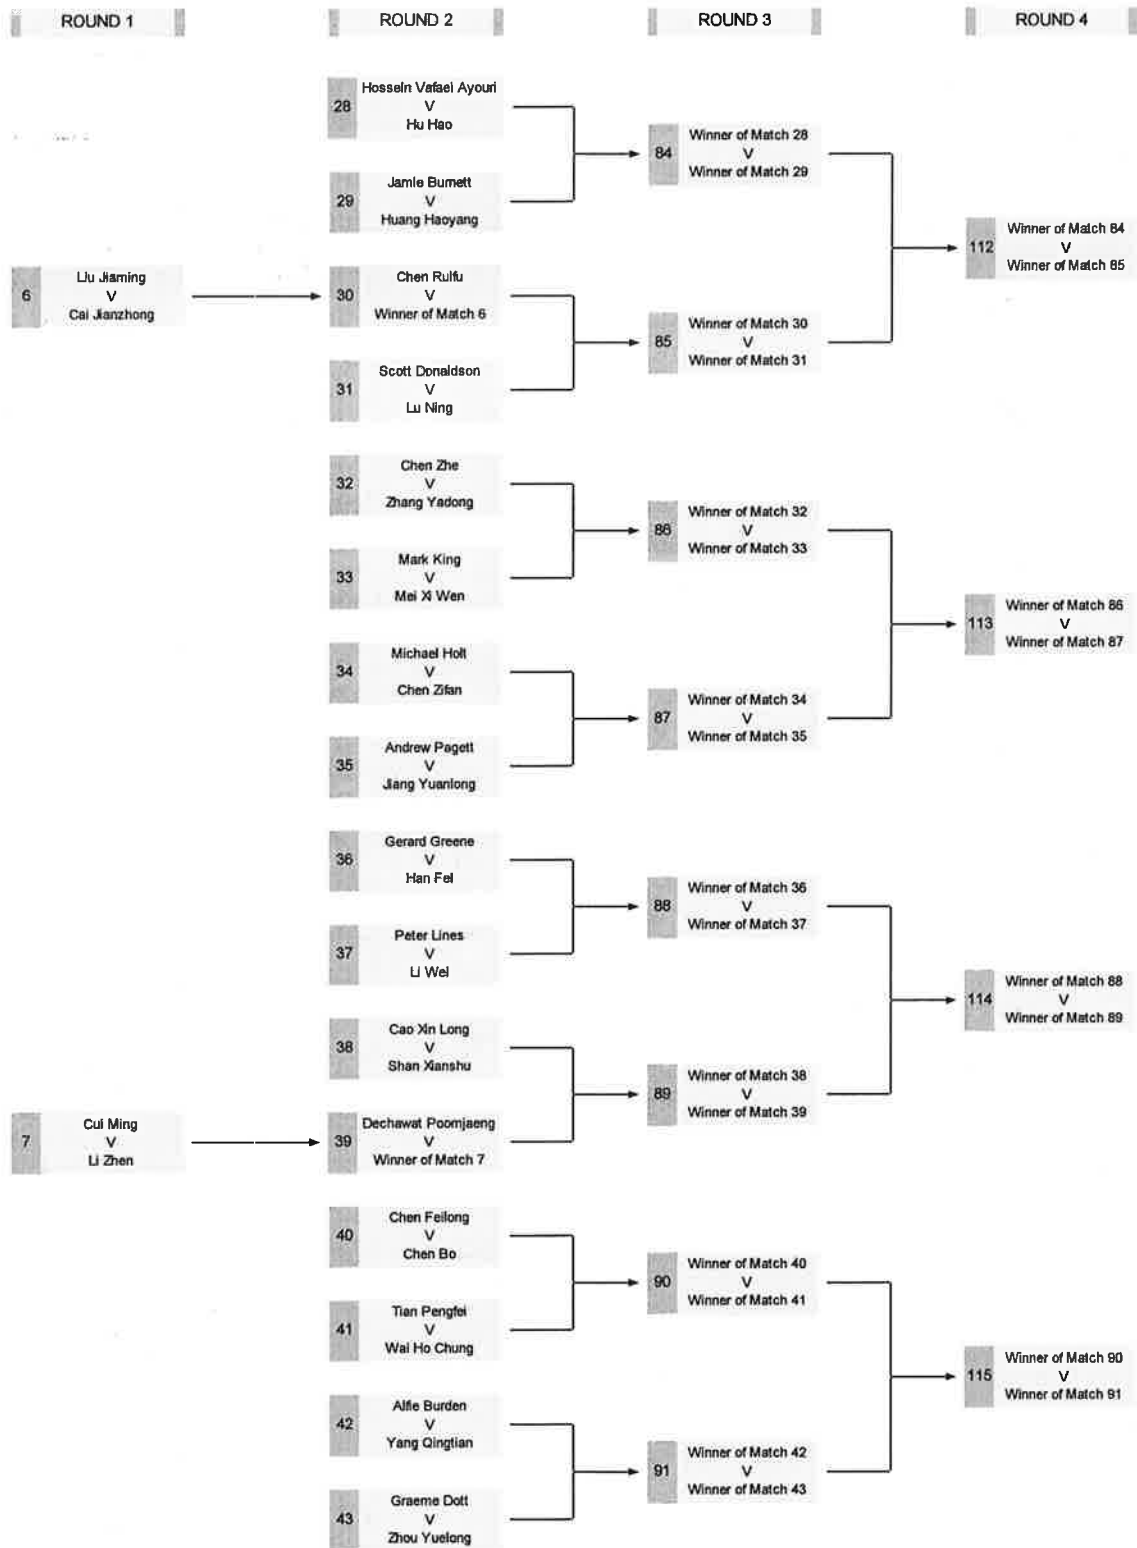

## ASIAN TOUR CHAMPIONSHIP 2013/2014 YIXING OPEN (AT1) 11-15 JUNE 2013

**Players:** Please note that the dress code for this event is **EVENING DRESS, WAISTCOAT AND BOW TIE**. All matches are best of 7 frames, but not necessary played in numerical order. It is the player's responsibility to ensure they arrive to play at the correct time.

ROUND 5      QUARTER FINAL      SEMIFINAL      FINAL