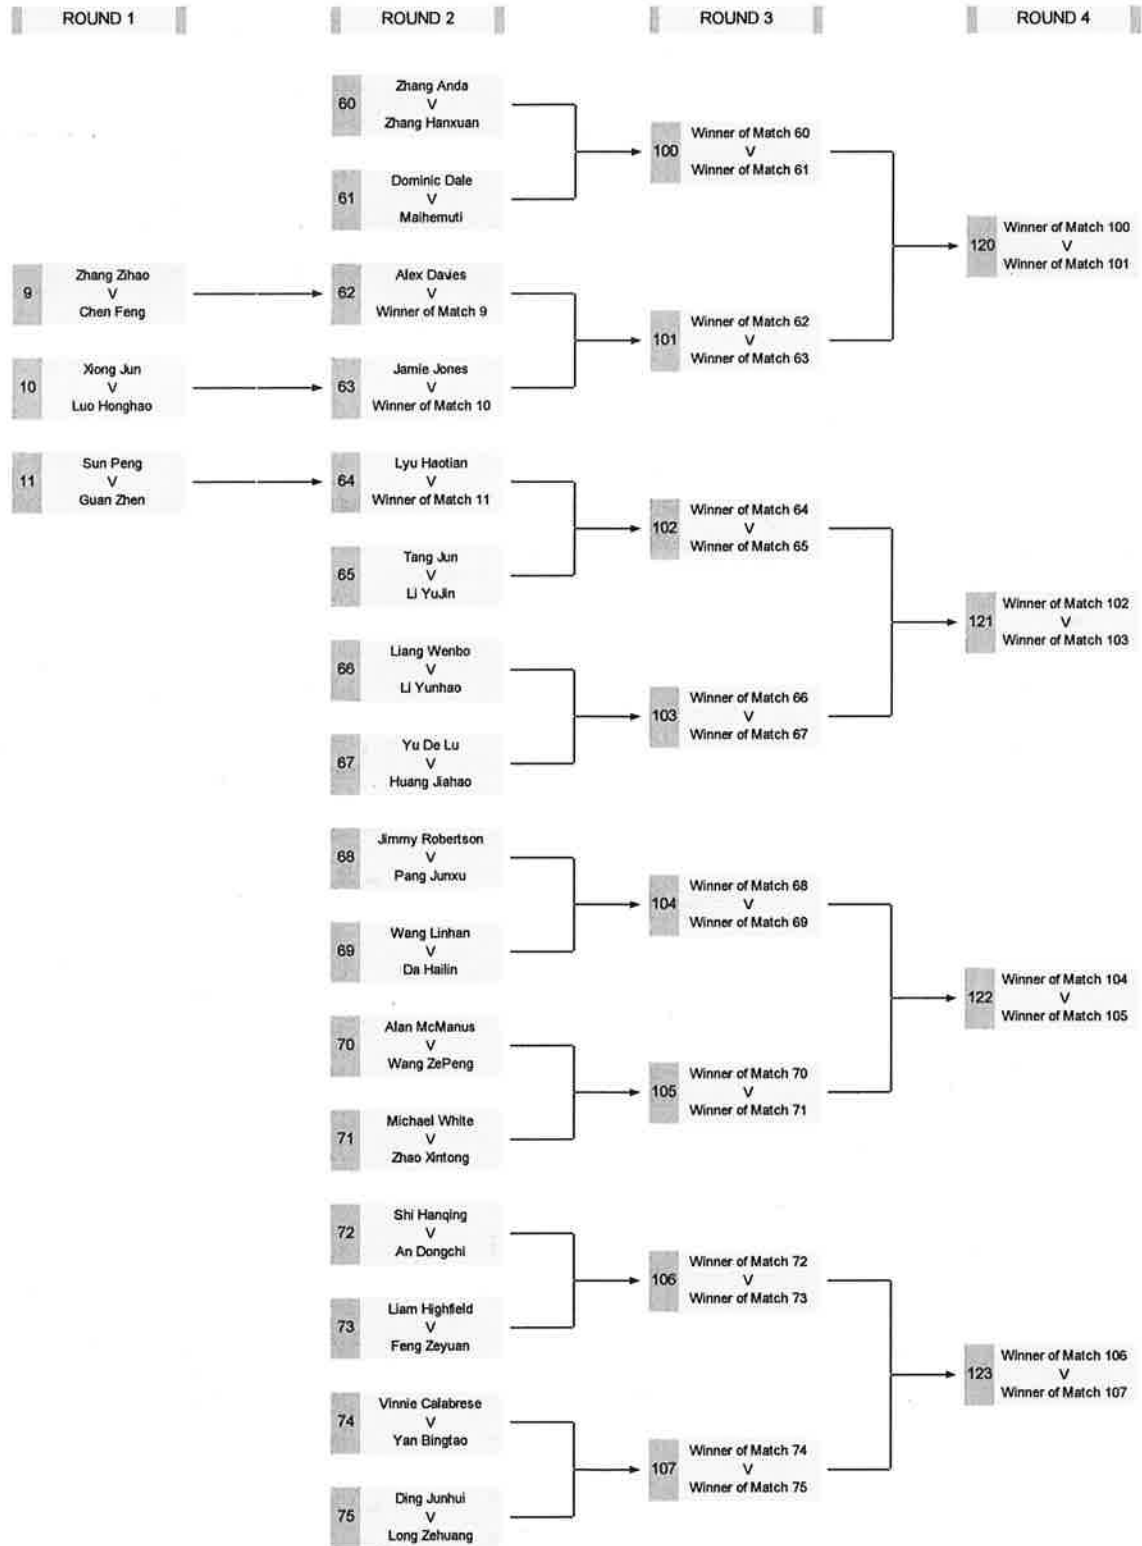

## ASIAN TOUR CHAMPIONSHIP 2013/2014 YIXING OPEN (AT1) 11-15 JUNE 2013

**Players:** Please note that the dress code for this event is **EVENING DRESS, WAISTCOAT AND BOW TIE**. All matches are best of 7 frames, but not necessary played in numerical order. It is the player's responsibility to ensure they arrive to play at the correct time.

ROUND 5      QUARTER FINAL      SEMIFINAL      FINAL