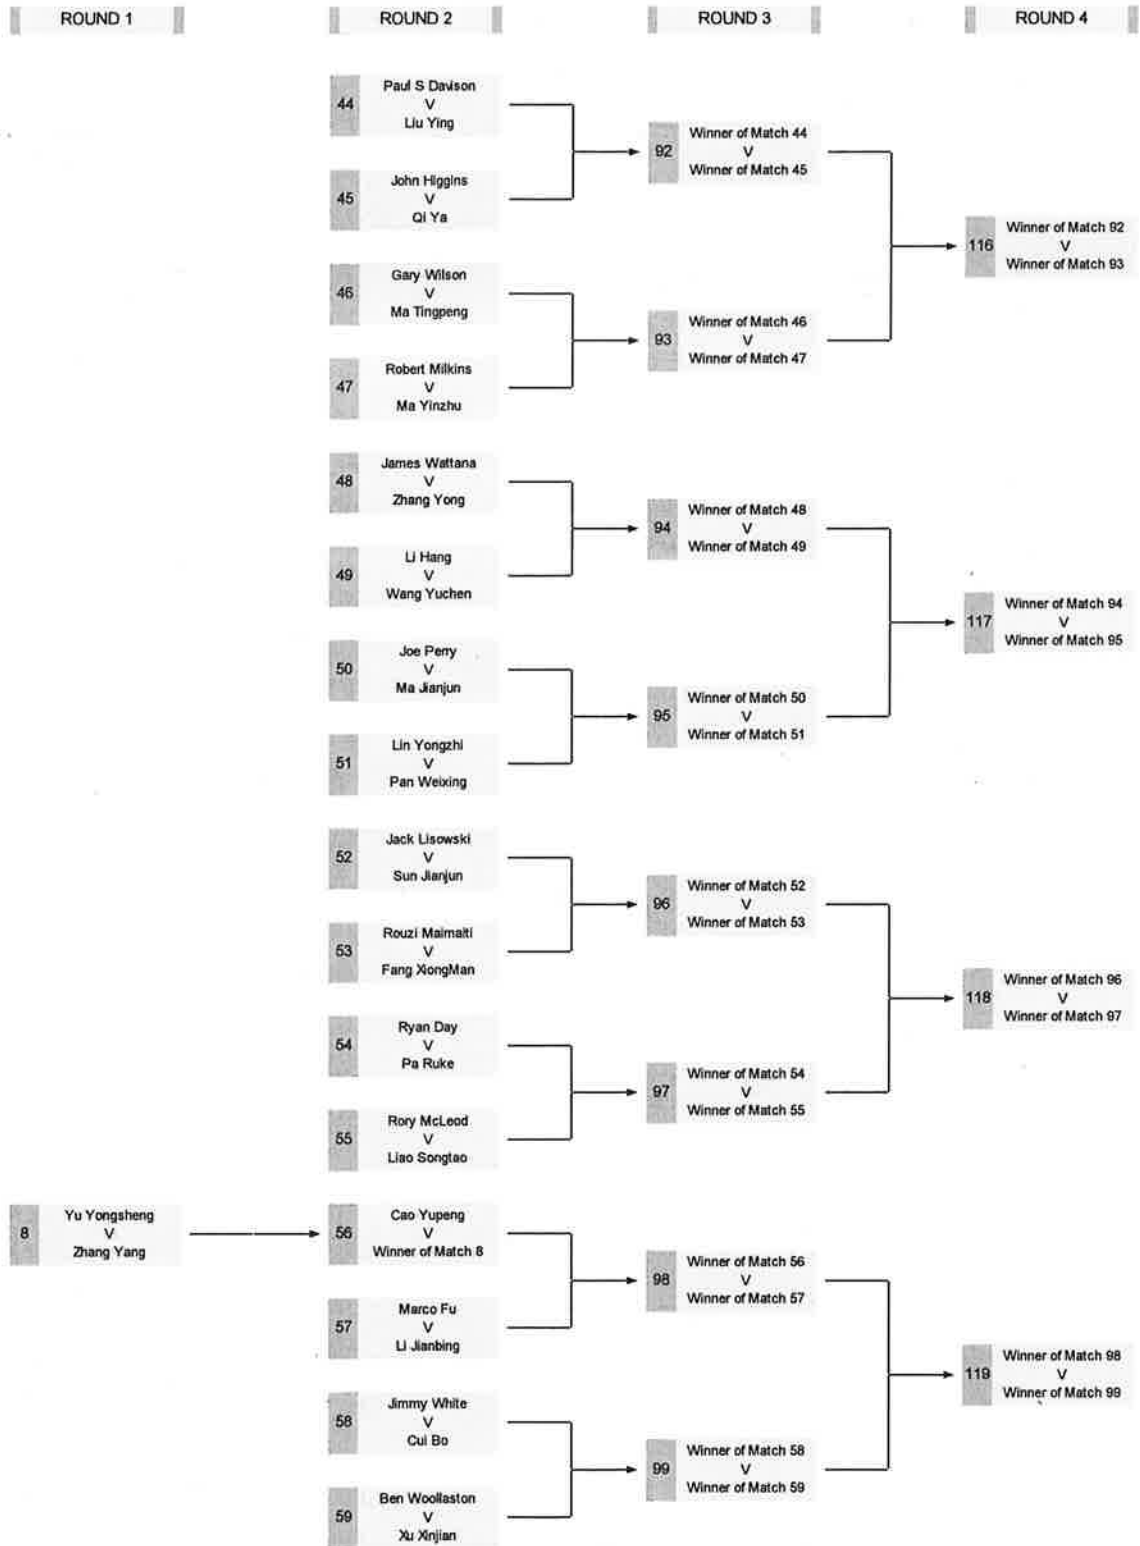

## ASIAN TOUR CHAMPIONSHIP 2013/2014 YIXING OPEN (AT1) 11-15 JUNE 2013

**Players:** Please note that the dress code for this event is **EVENING DRESS, WAISTCOAT AND BOW TIE**. All matches are best of 7 frames, but not necessary played in numerical order. It is the player's responsibility to ensure they arrive to play at the correct time.

ROUND 5      QUARTER FINAL      SEMIFINAL      FINAL