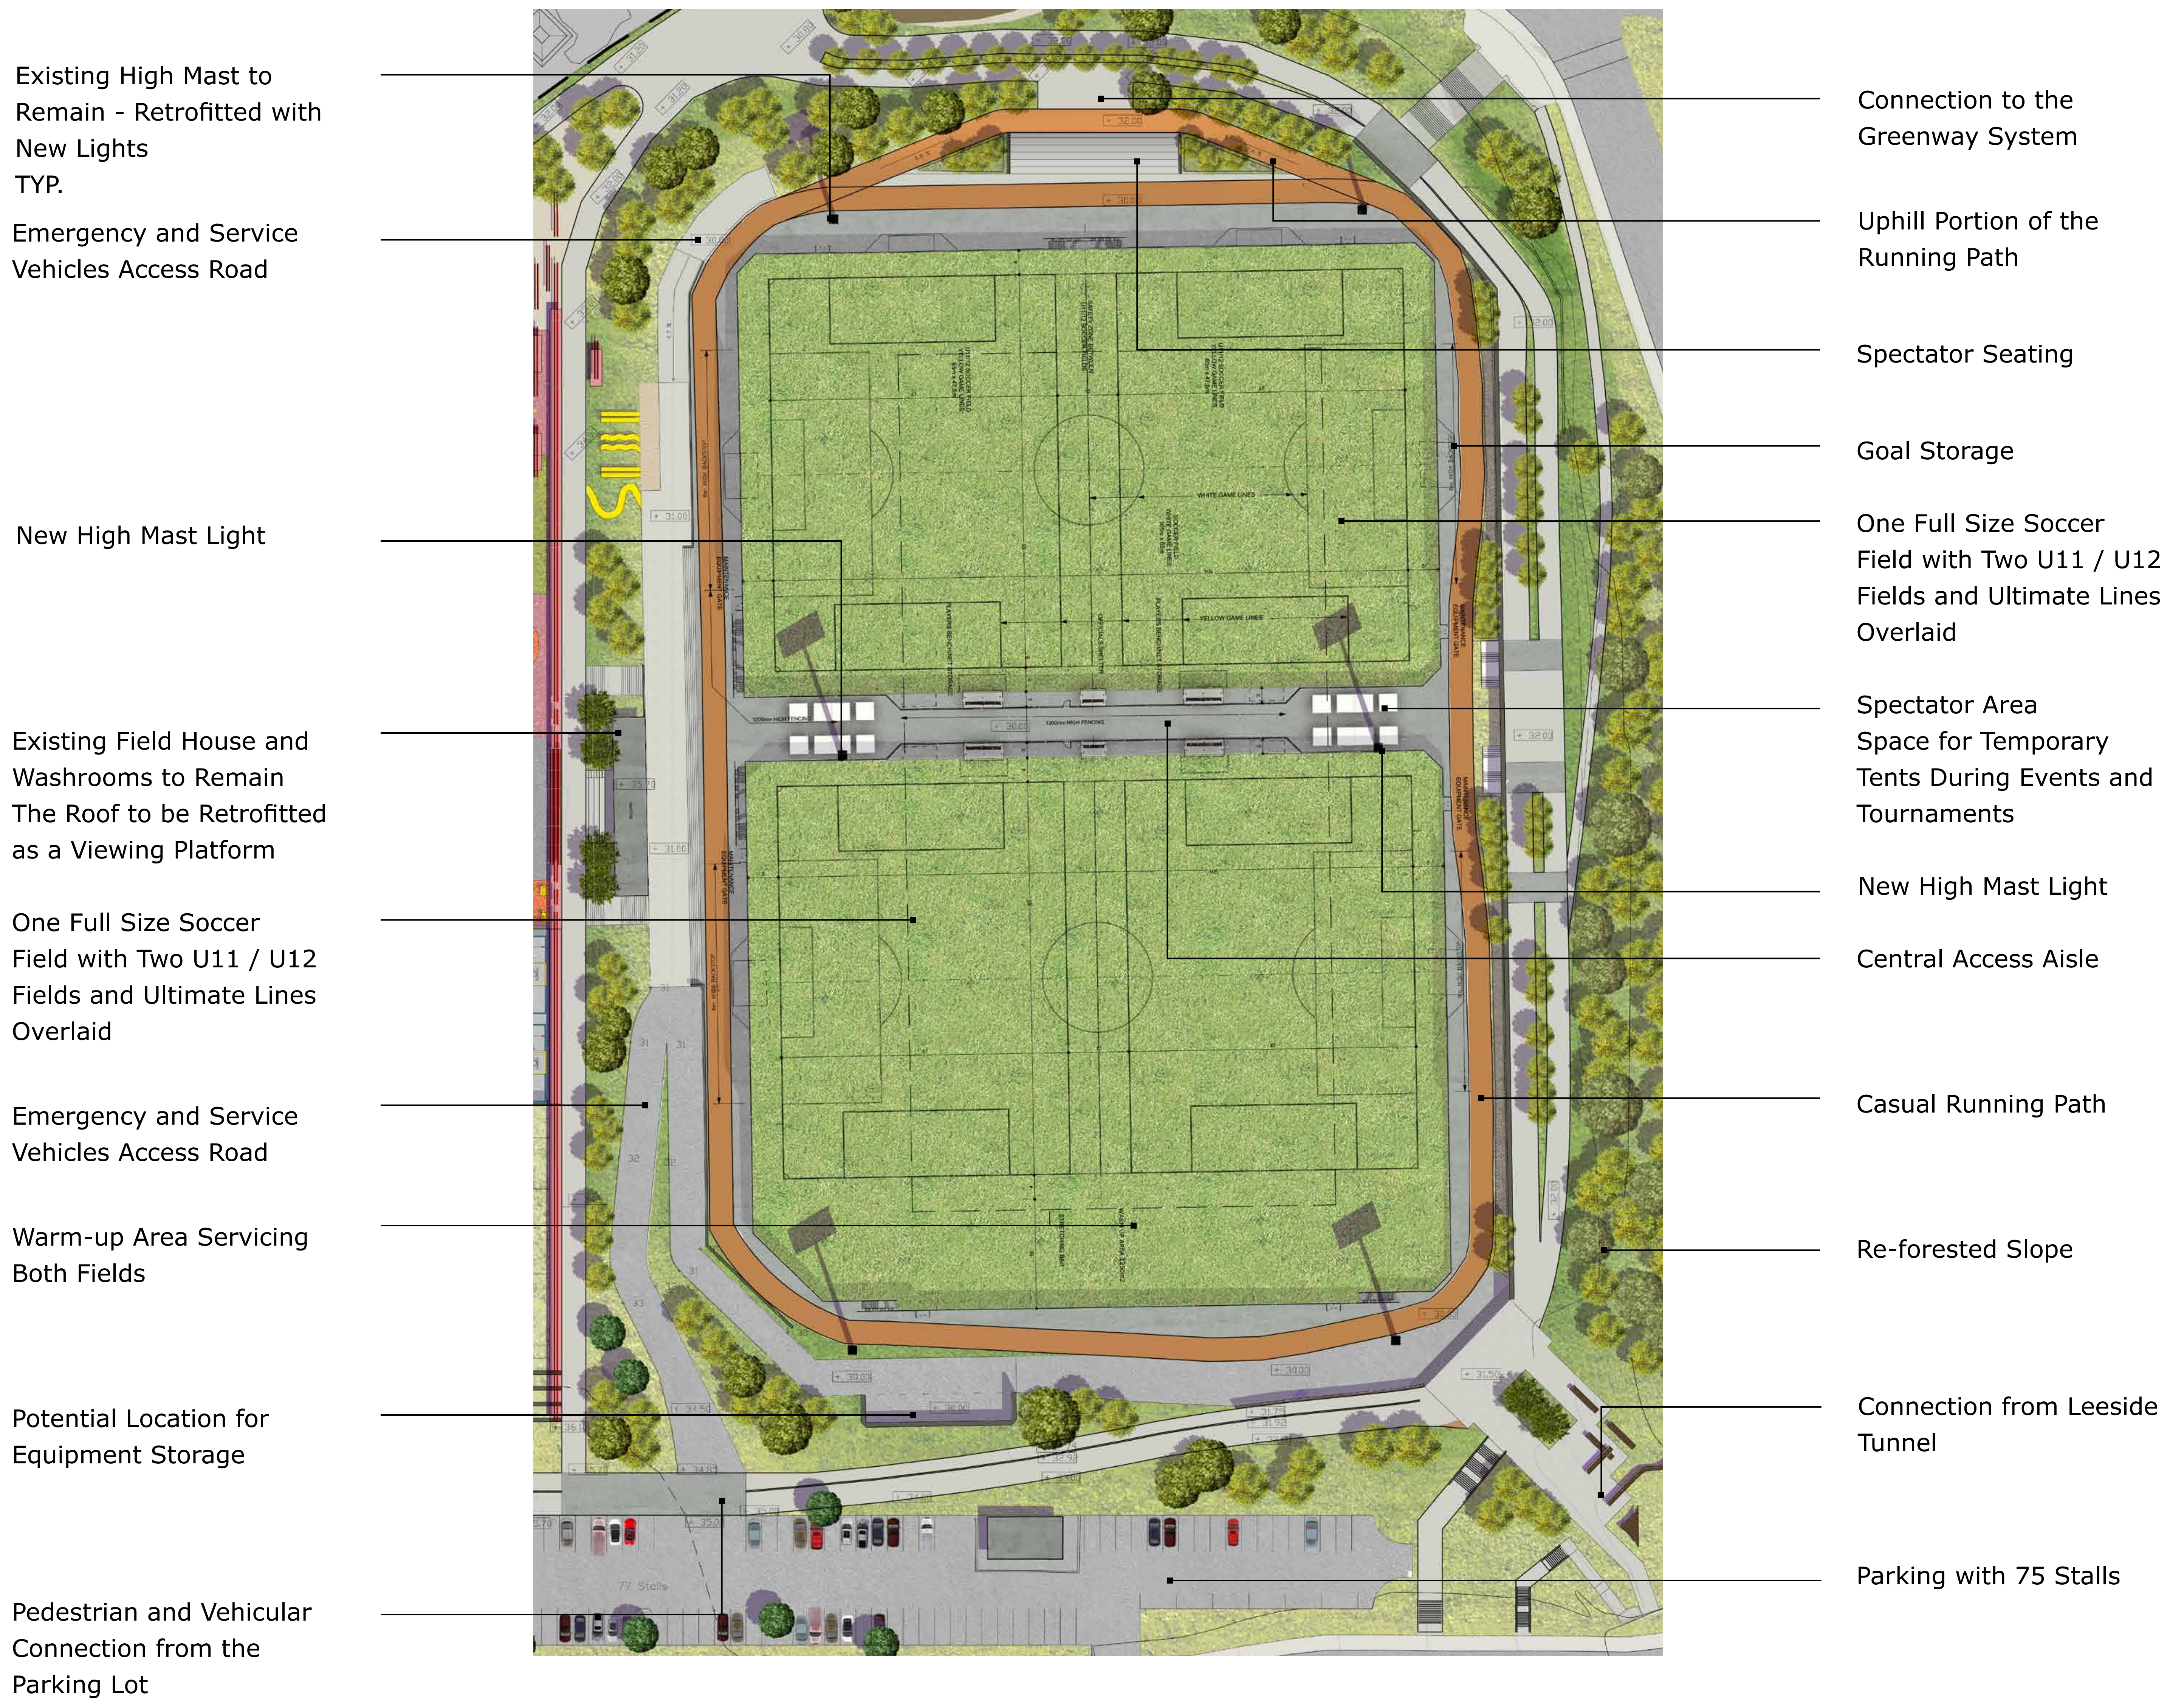

5

Empire Fields

How the Fields Are Organized

Following feedback from the October 2011 open house, consultation with Park Board and organized field sports groups, and further study, it is recommended that Empire Field provide following sports amenities:

- 2 full sized turf soccer fields with markings for ultimate
- Casual running track

Synthetic Turf Field with Soccer and Ultimate Linings

Considerations:

- A central aisle for players access and spectators. The width of the aisle will allow for temporary tents to be installed during tournaments, festivals and events
- Access to power and water along the central aisle
- Easy access to washrooms and the field house from the central aisle
- Provision for goal storage for all soccer field layouts
- Provision for equipment storage off the vehicular access road
- Emergency vehicle access to both fields
- A single warm-up area to be used by both fields
- After extensive discussion with Vancouver Field Sports Federation and Vancouver Sports Network, Park Board and sports field specialists, it was concluded that a softball diamond would not be viable in this location and would be better suited to a grass location elsewhere.