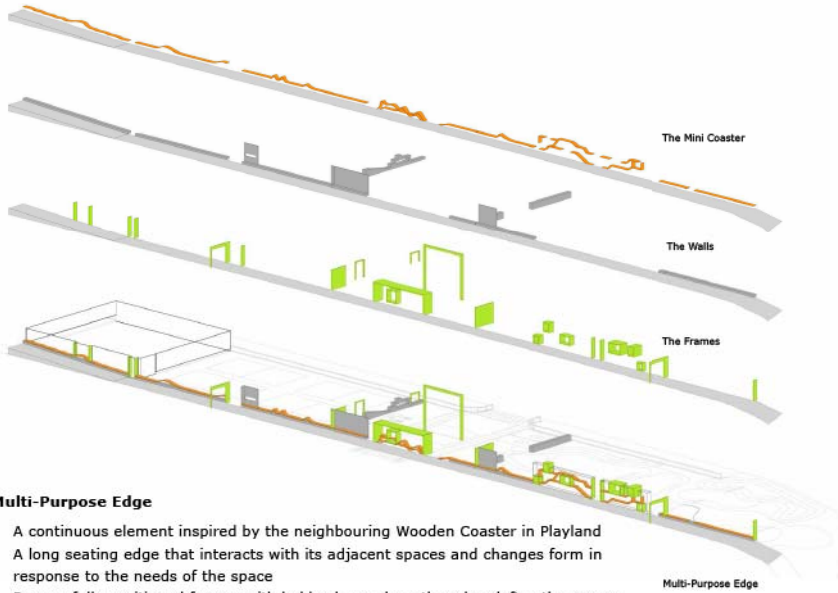

## Multi-Purpose Edge and Kids Park

Precedent Images for Multi-purpose Edge

### Multi-Purpose Edge

- A continuous element inspired by the neighbouring Wooden Coaster in Playland
- A long seating edge that interacts with its adjacent spaces and changes form in response to the needs of the space
- Purposefully positioned frames with bold colours along the edge define the spaces within the Plateau
- Incorporated into a play element at Kids Park.

### Kids Park:

- Hills and Valleys - A combination of pathways around small hills and dales
- Slide Zone - Elements that take advantage of the slope down to field house level
- Sand Play - Sand pit with water play element in a naturalized setting
- Preschool Play - A visually contained area for young children in a naturalized setting
- The Pump Track - A small scale pump track for young children with push bikes.