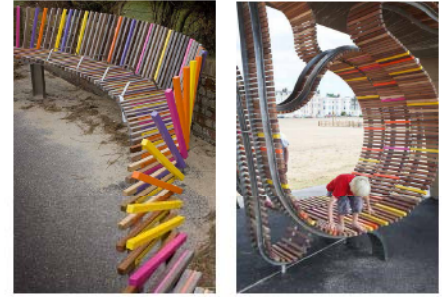

## Multi-Purpose Edge and Kids Park

Precedent Images for Multi-purpose Edge

### Multi-Purpose Edge

- A continuous element inspired by the neighbouring Wooden Coaster in Playland
- A long seating edge that interacts with its adjacent spaces and changes form in response to the needs of the space
- Purposefully positioned frames with bold colours along the edge define the spaces within the Plateau
- Incorporated into a play element at Kids Park.

### Kids Park:

- Hills and Valleys - A combination of pathways around small hills and dales
- Slide Zone - Elements that take advantage of the slope down to field house level
- Sand Play - Sand pit with water play element in a naturalized setting
- Preschool Play - A visually contained area for young children in a naturalized setting
- The Pump Track - A small scale pump track for young children with push bikes.

Precedent Images for Kids Park

Mini Pump Track  
(5yrs and younger)

Preschool Play

Sand and Water  
Play

Slide Zone

- Active Play Equipment
- Slides on the Hill

Hills and Valleys

- Rubberized Pathways
- Use of Topography