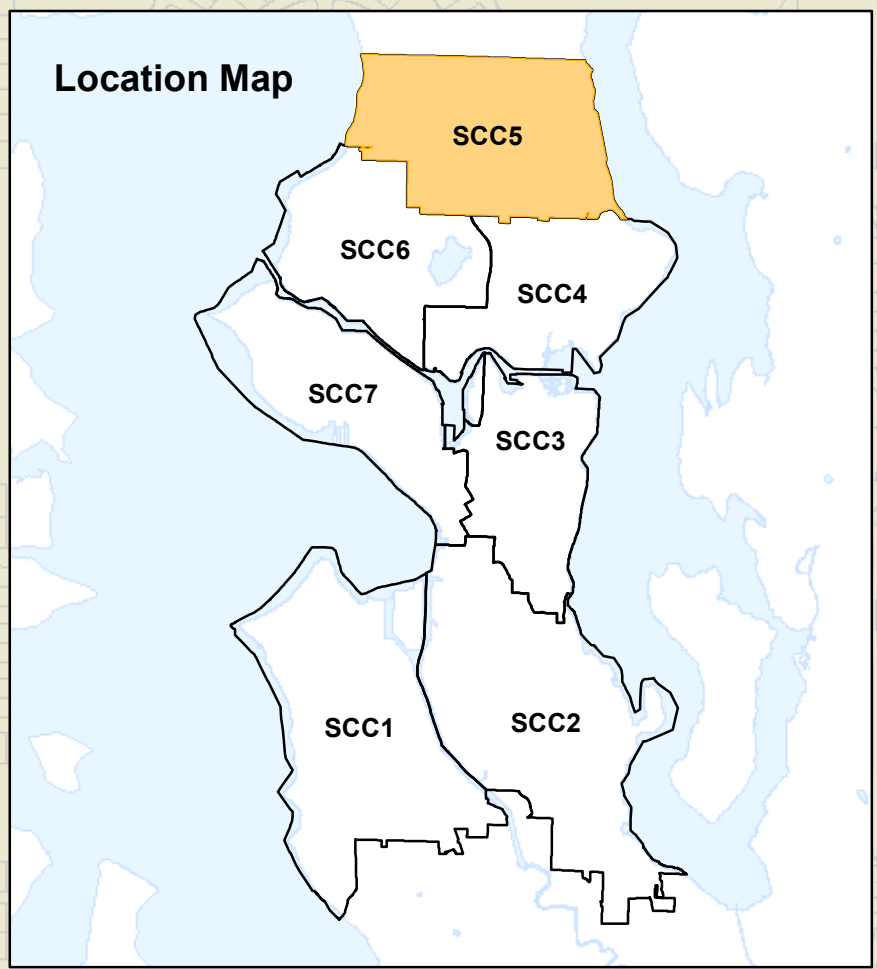

Seattle City Council District 5

Legend

- 2014 Precinct Boundary
- Legislative District Boundary
- County Council District Boundary
- Streets
- Parcels
- Water
- Parks

King County
Produced by:
GIS Section
Department of Elections
May 2014