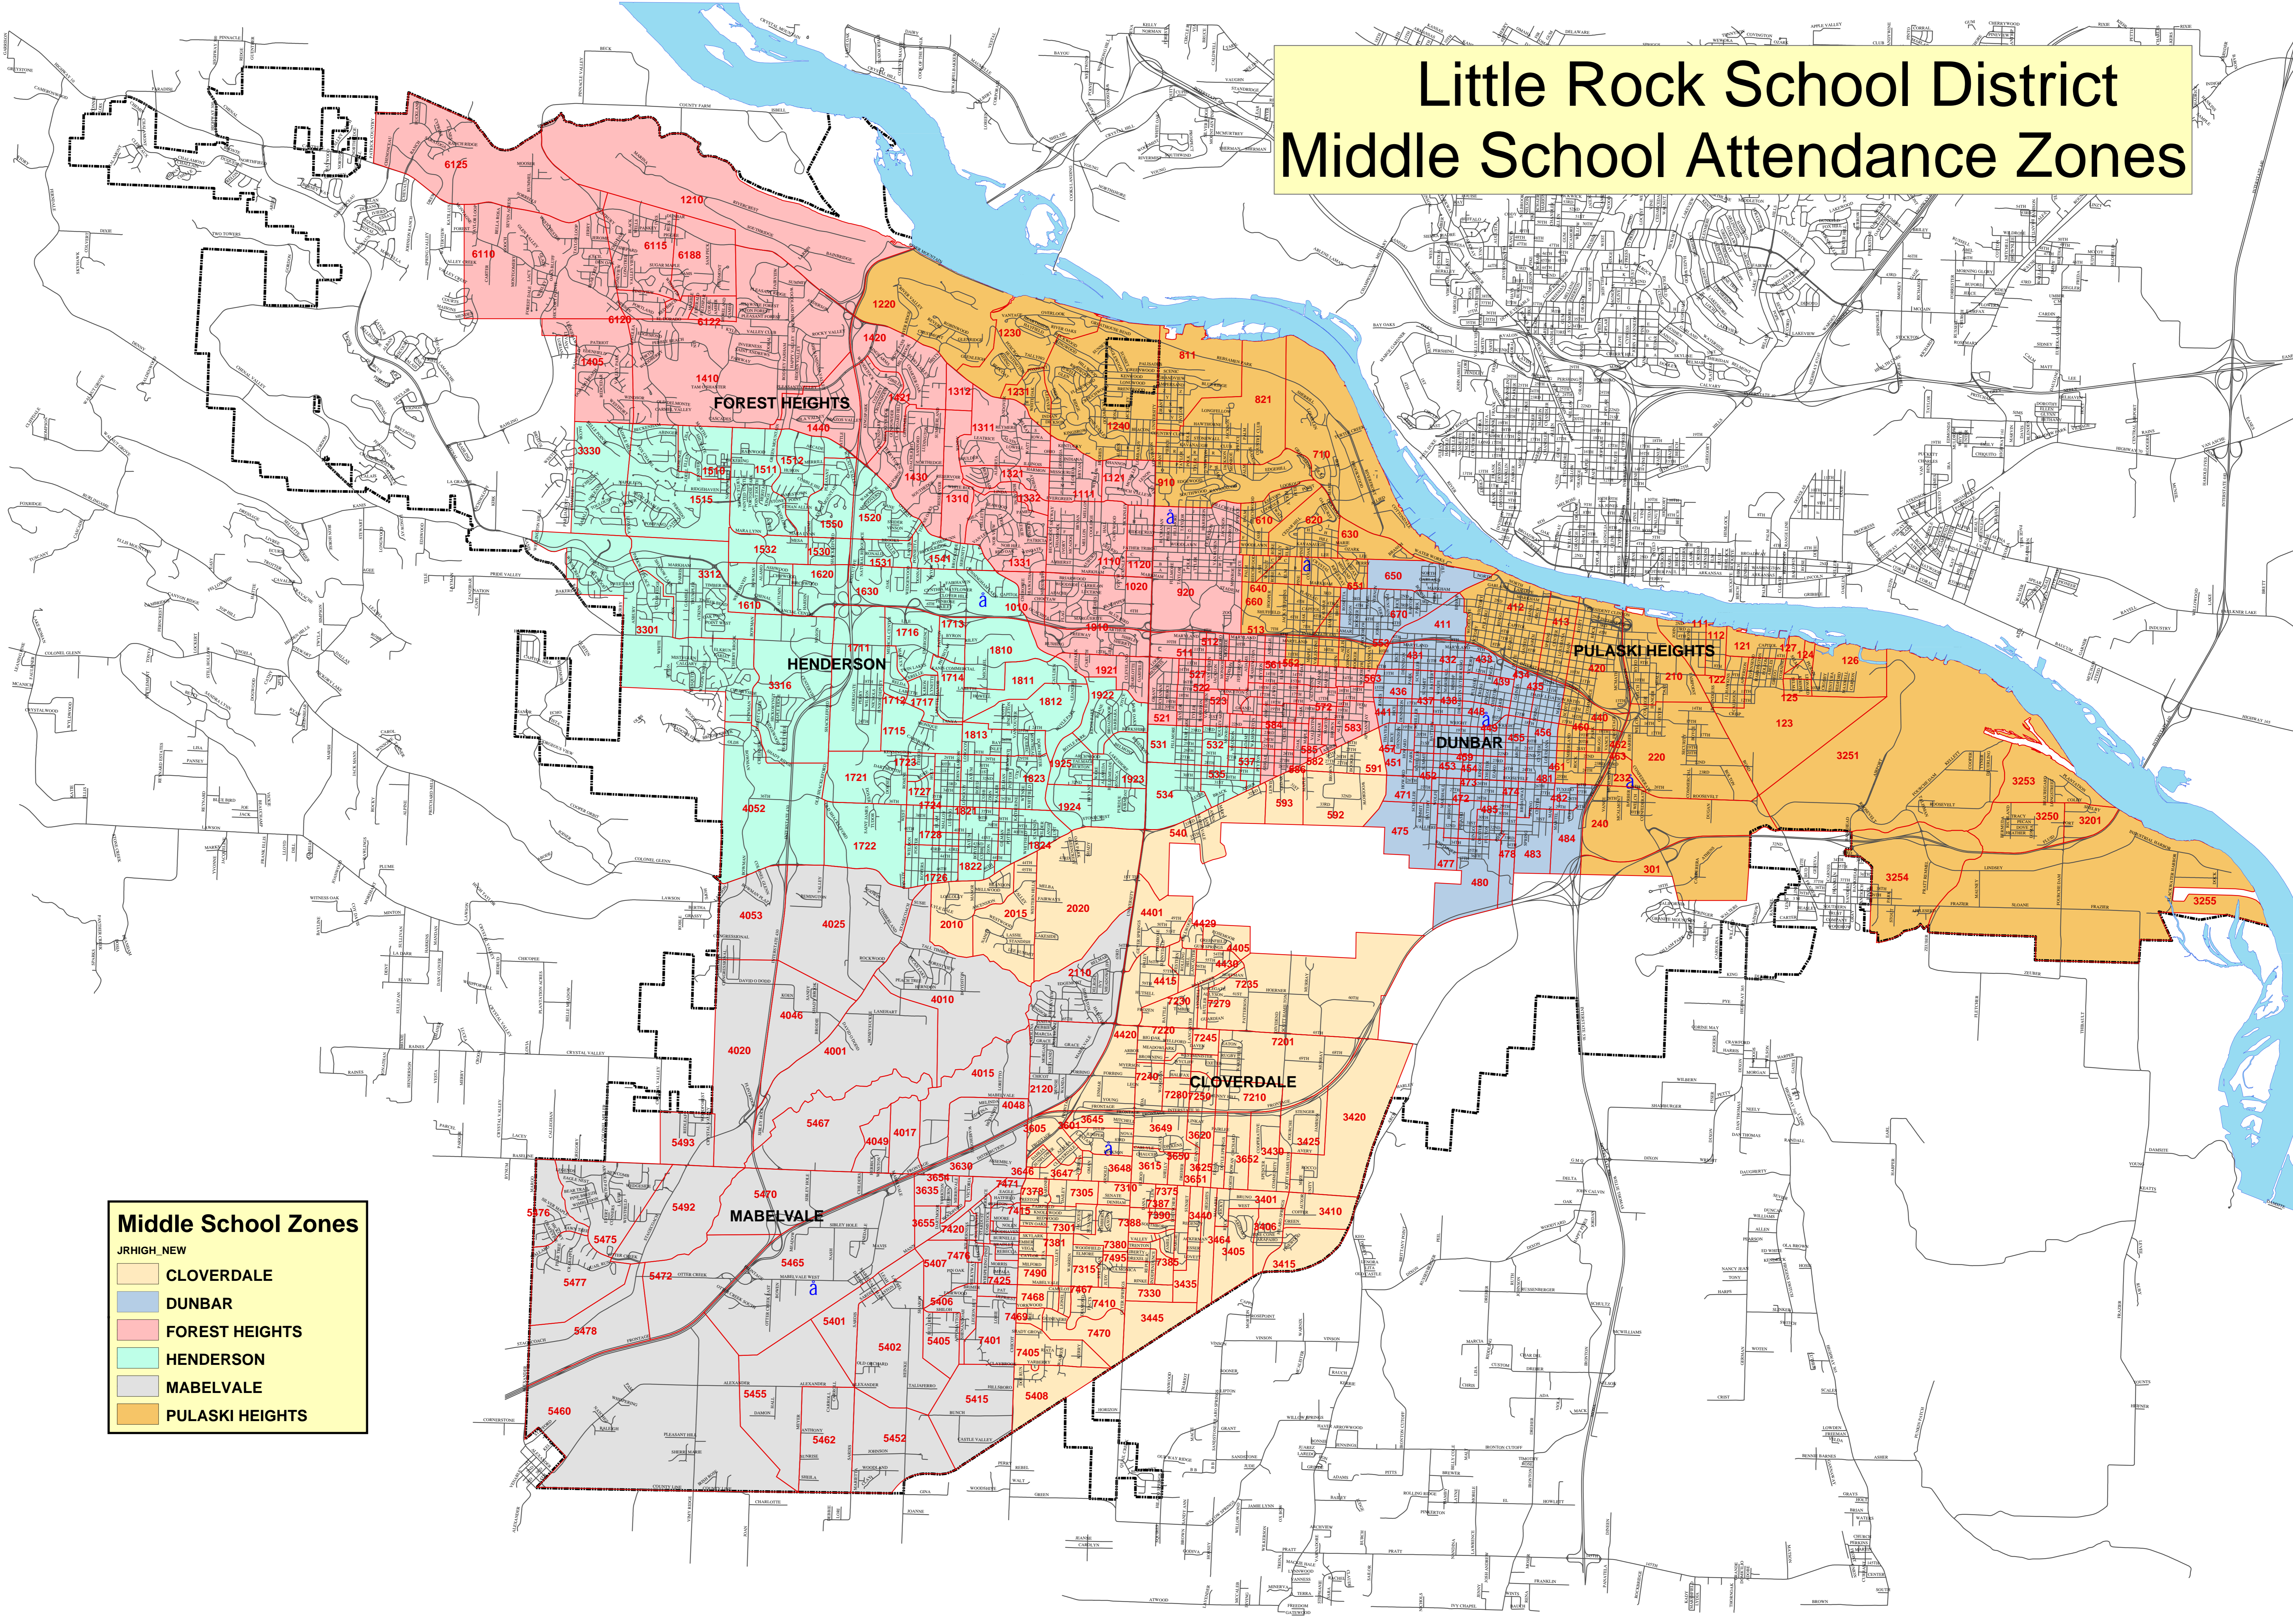

Little Rock School District Middle School Attendance Zones

5 N
4 N
3 N
2 N
1 N
1 S
2 S
3 S
4 S
5 S
6 S
7 S
8 S
9 S

Middle School Zones
JRHIGH_NEW

- CLOVERDALE
- DUNBAR
- FOREST HEIGHTS
- HENDERSON
- MABELVALE
- PULASKI HEIGHTS

11 W | 10 W | 9 W | 8 W | 7 W | 6 W | 5 W | 4 W | 3 W | 2 W | 1 W | 1 E | 2 E | 3 E | 4 E | 5 E | 6 E | 7 E | 8 E | 9 E | 10 E | 11 E

5

Produced By: Chris Owen
Date: 06/13/2006

The geographic data herein was taken from 1997 / 1999 Photography.