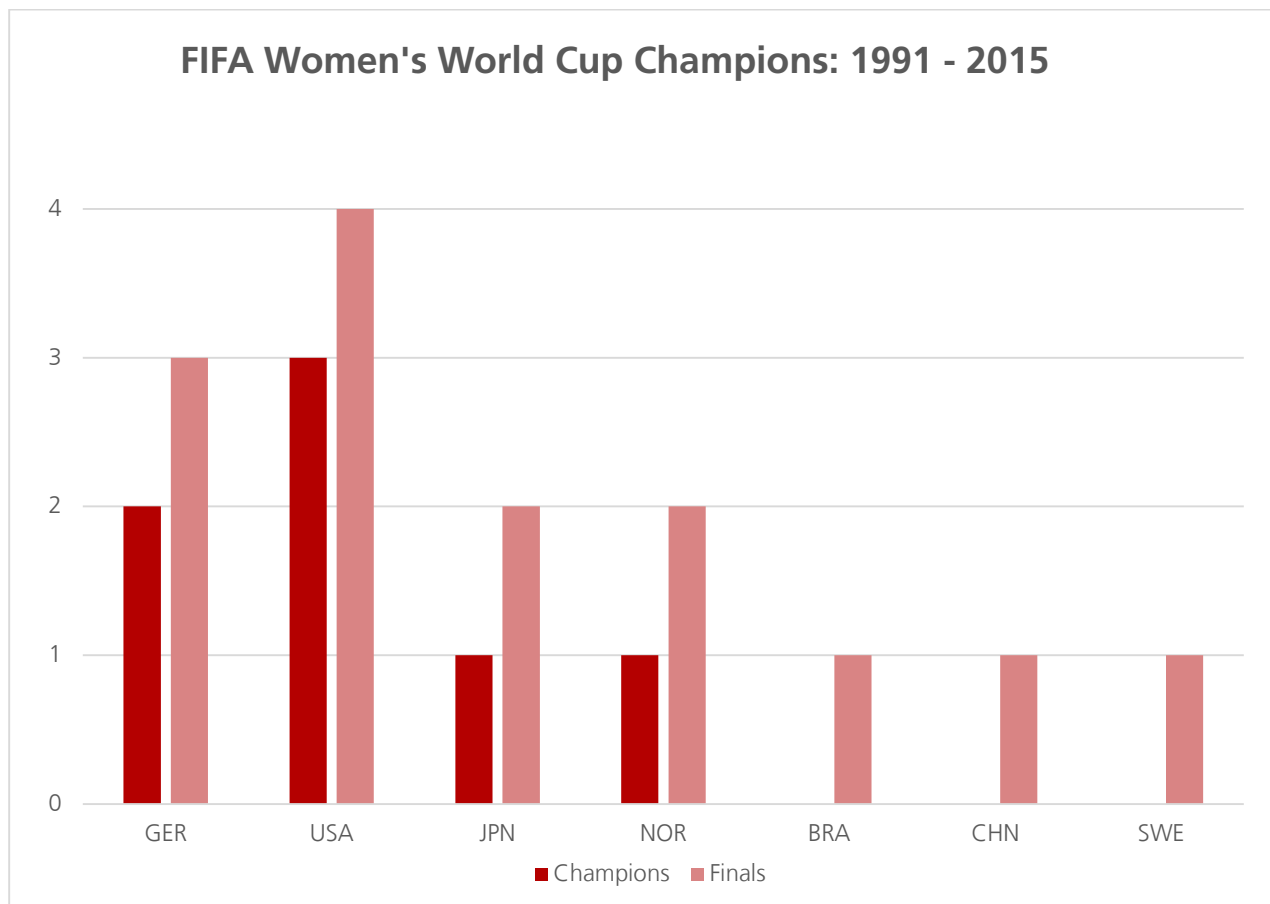

STATS of the Day – 6 July 2015

Goals, cards, attendances: Comparative statistics 1991 – 2015

(as of 5 July 2015)

FIFA Women's World Cup™	Teams / Matches	Goals	Average	Yellow / Red cards*	Average	Attendance**	Average
Canada 2015	24 / 52	146	2.81	110 / 3	2.12 / 0.06	1,353,506	26,029
Germany 2011	16 / 32	86	2.69	63 / 4	1.97 / 0.13	845,711	26,428
China 2007	16 / 32	111	3.47	77 / 2	2.41 / 0.06	1,190,971	37,218
USA 2003	16 / 32	107	3.34	65 / 1	2.03 / 0.03	679,664	21,240
USA 1999	16 / 32	123	3.84	77 / 5	2.41 / 0.16	1,194,221	37,319
Sweden 1995	12 / 26	99	3.81	66 / 4	2.54 / 0.15	112,213	4,316
China 1991	12 / 26	99	3.81	32 / 1	1.23 / 0.04	510,000	19,615