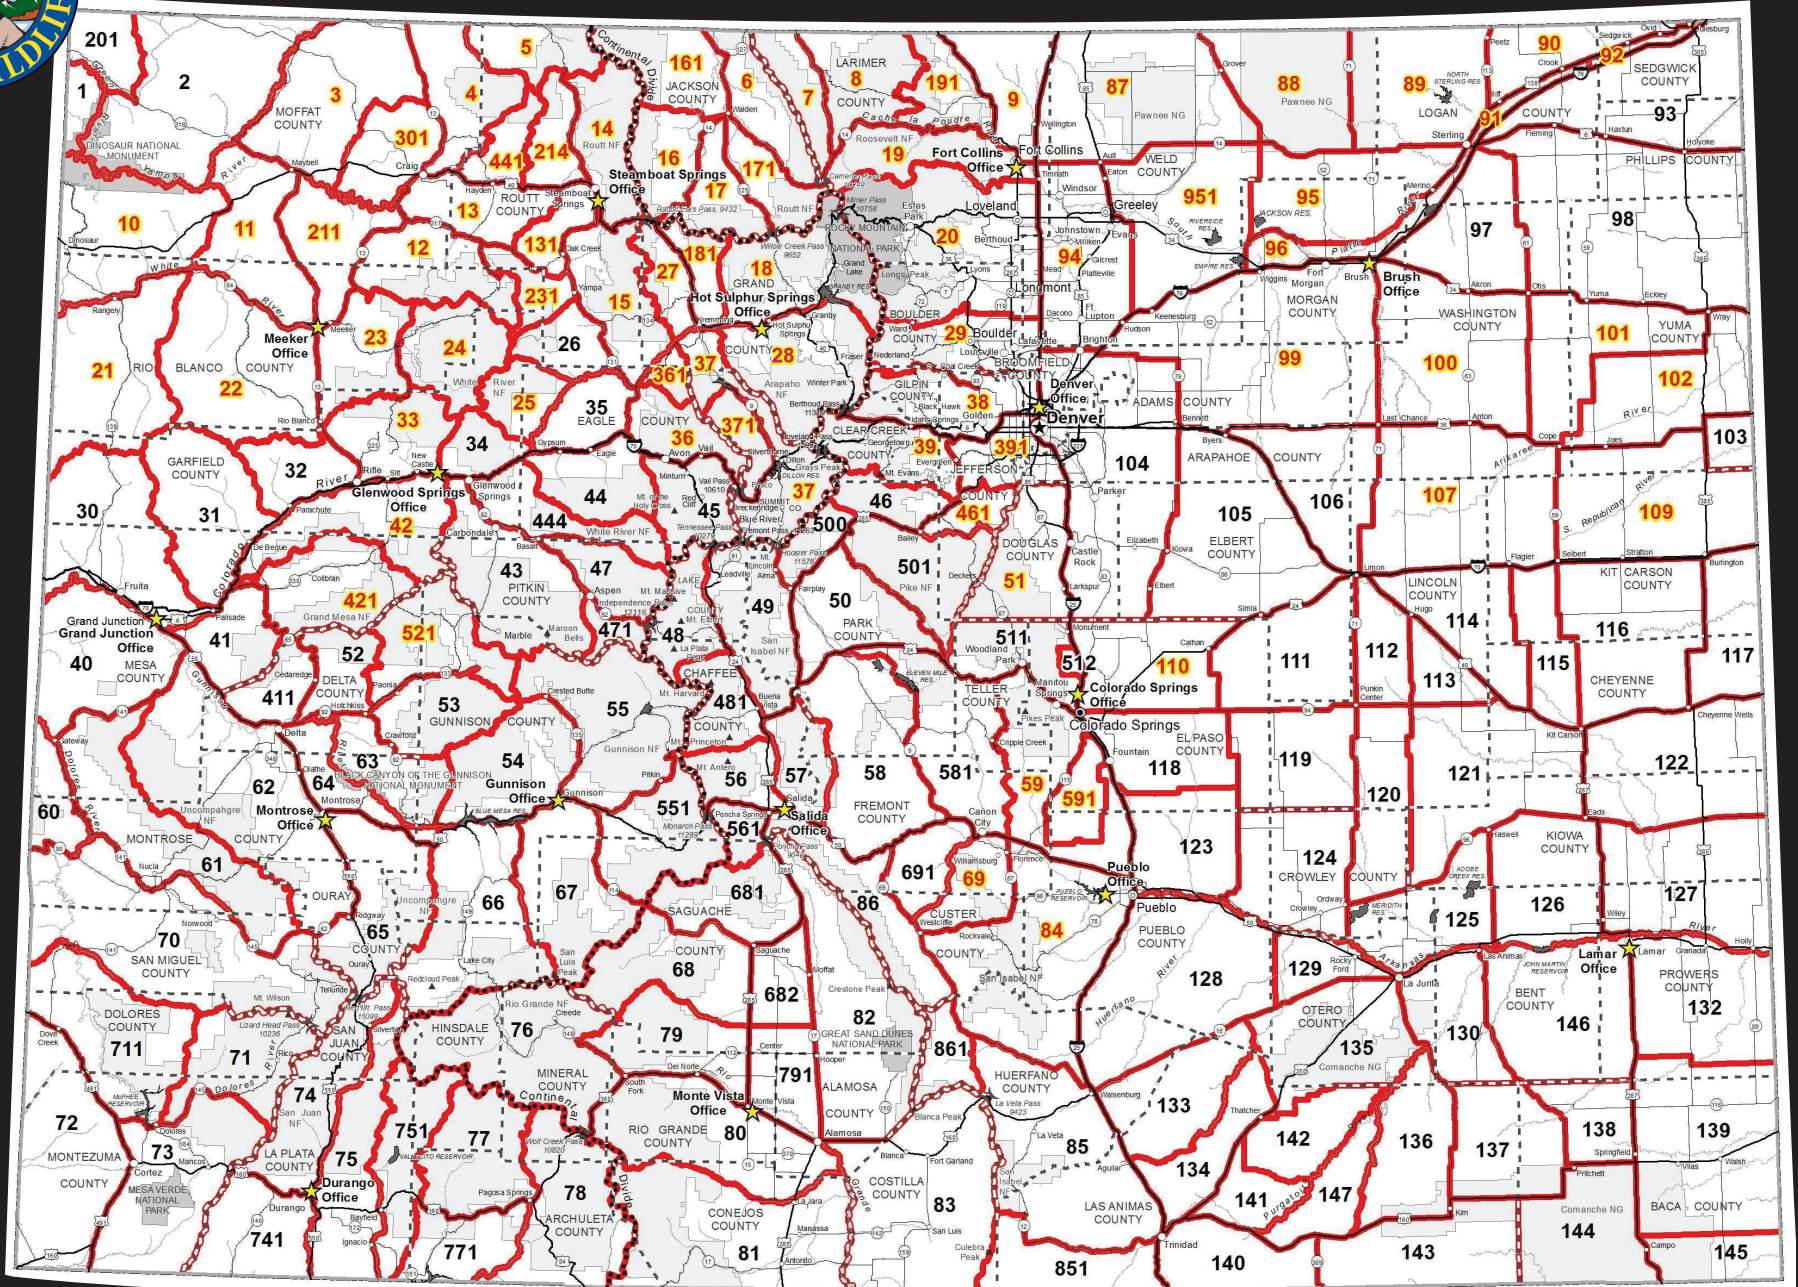

2015 COLORADO GAME MANAGEMENT UNITS

Please check the 2015 Colorado Big Game Hunting brochure for unit-specific regulations

UNIT NUMBERS IN RED indicate GMUs where chronic wasting disease has been detected. These map boundaries are only approximate. This map is NOT to be used in the field as an indicator of unit boundaries. See the unit descriptions on pages 61-64 of the 2015 Colorado Big Game Hunting brochure for specific boundaries.