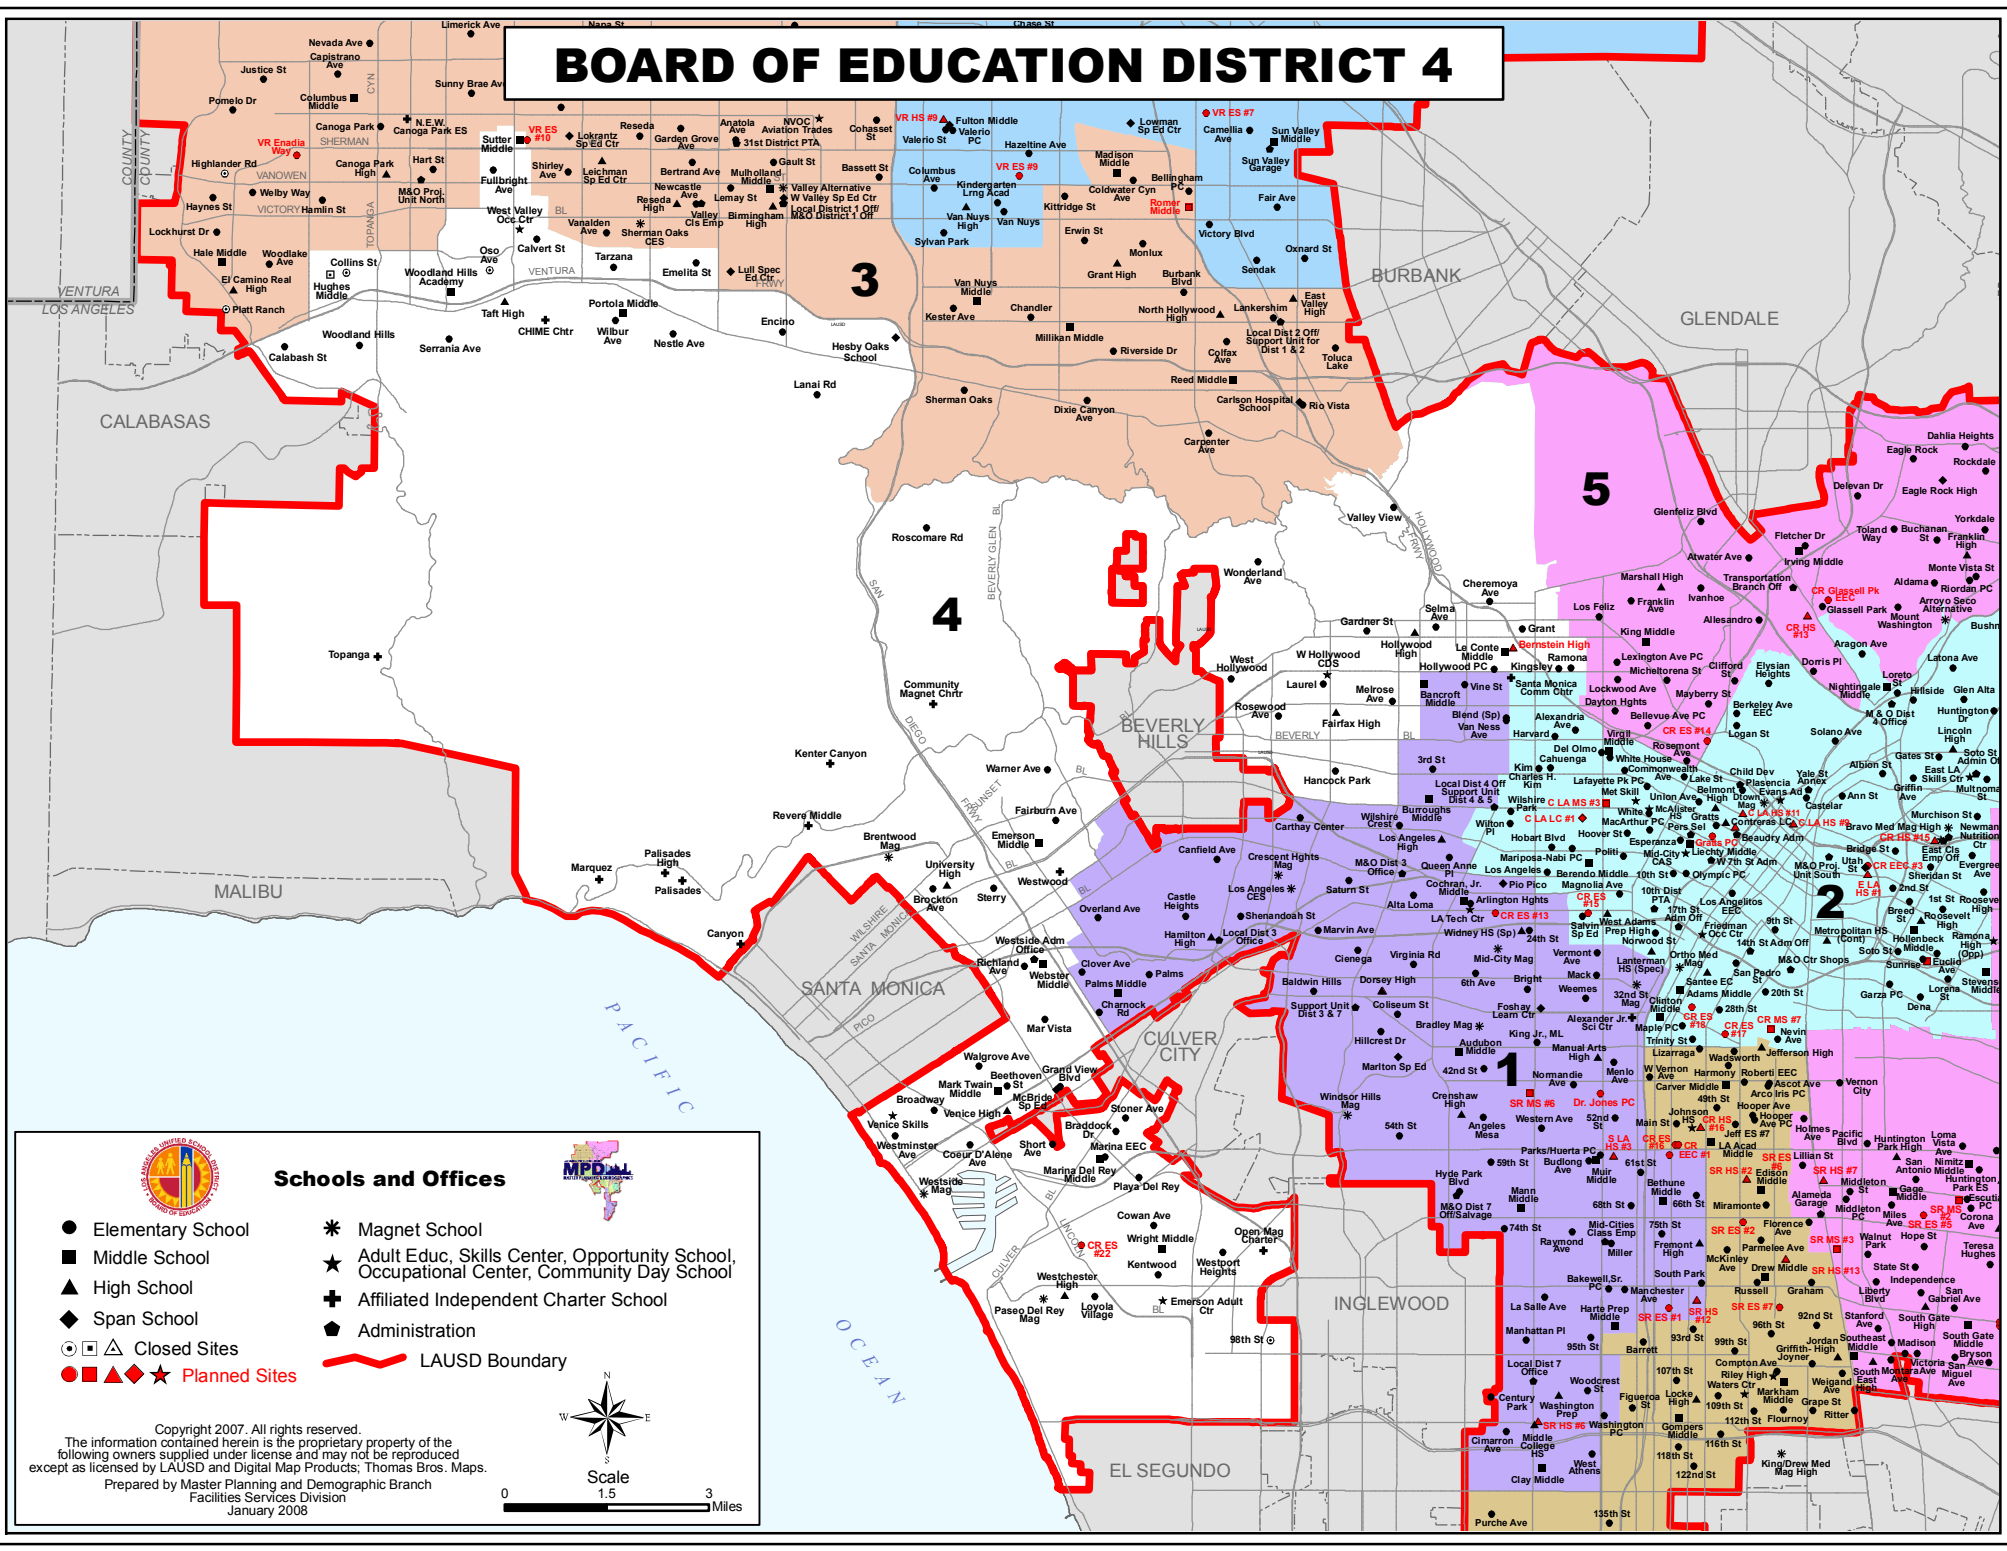

BOARD OF EDUCATION DISTRICT 4

Schools and Offices

- Elementary School
- Middle School
- ▲ High School
- ◆ Span School
- □ △ Closed Sites
- ■ ▲ ★ Planned Sites
- * Magnet School
- ★ Adult Educ, Skills Center, Opportunity School, Occupational Center, Community Day School
- ⊕ Affiliated Independent Charter School
- ⬢ Administration
- ⚡ LAUSD Boundary