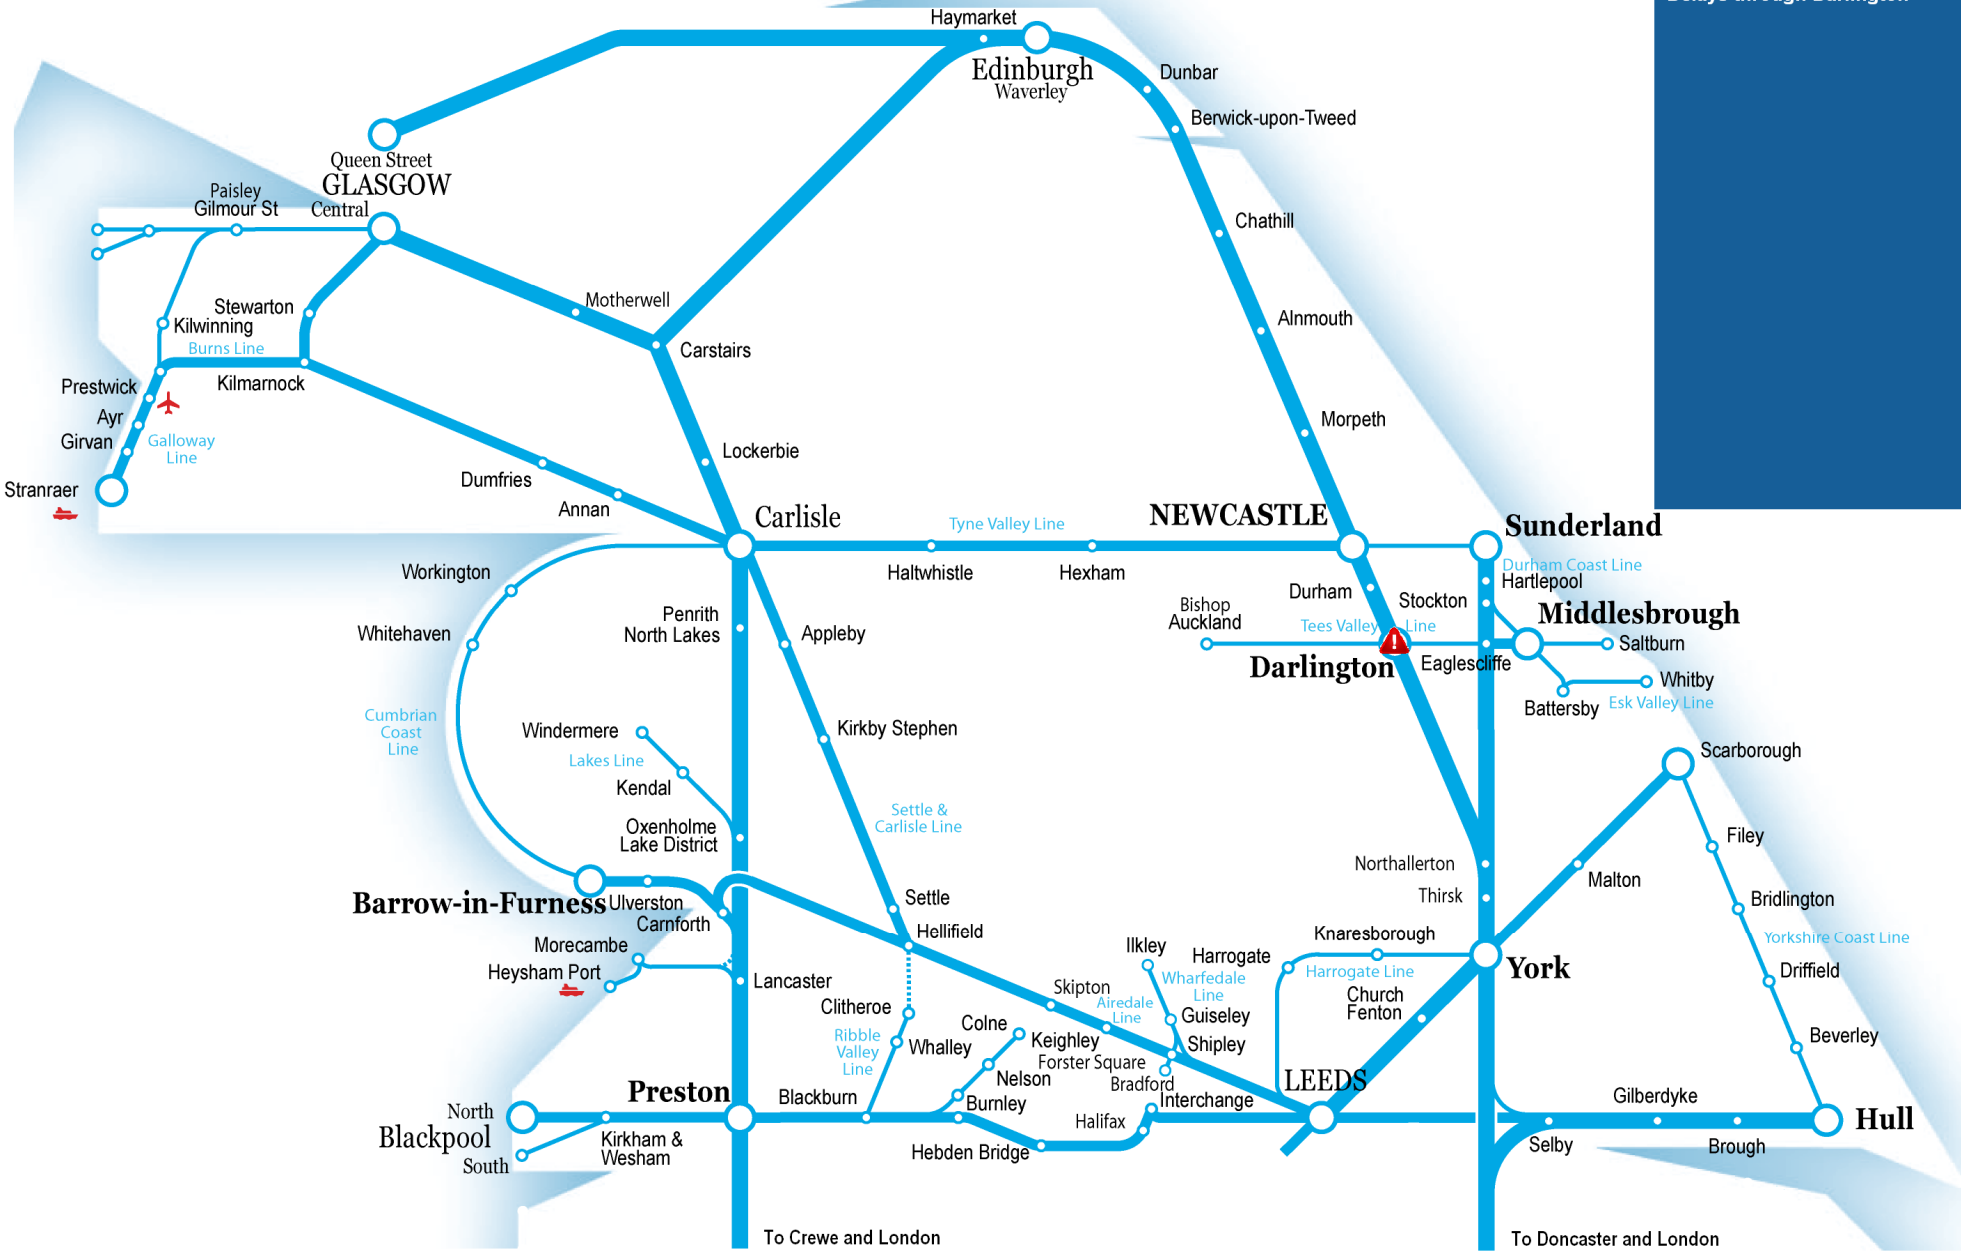

Signalling problem at Darlington

Delays through Darlington

To Crewe and London

To Doncaster and London