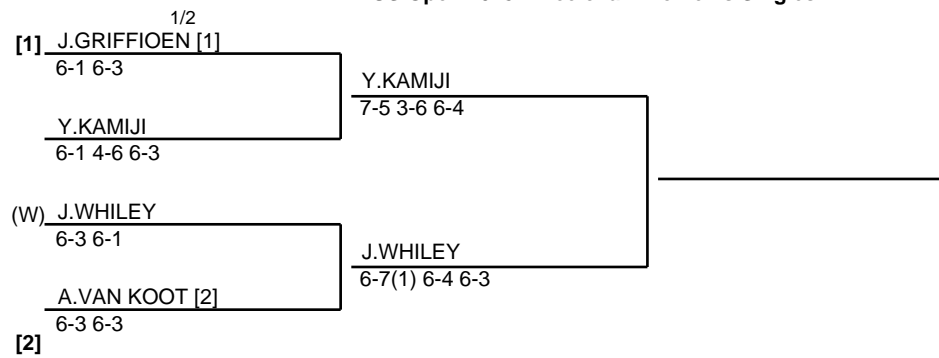

US Open 2015 Wheelchair Women's Singles

1st Round

- 1 **GRIFFIOEN, Jiske** NED
- 2 ELLERBROCK, Sabine GER
- 3 BUIS, Marjolein NED
- 4 KAMIJI, Yui JPN
- 5 VERFUERTH, Kaitlyn USA
- 6 WHILEY, Jordanne GBR
- 7 SHUKER, Lucy GBR
- 8 **VAN KOOT, Aniek** NED