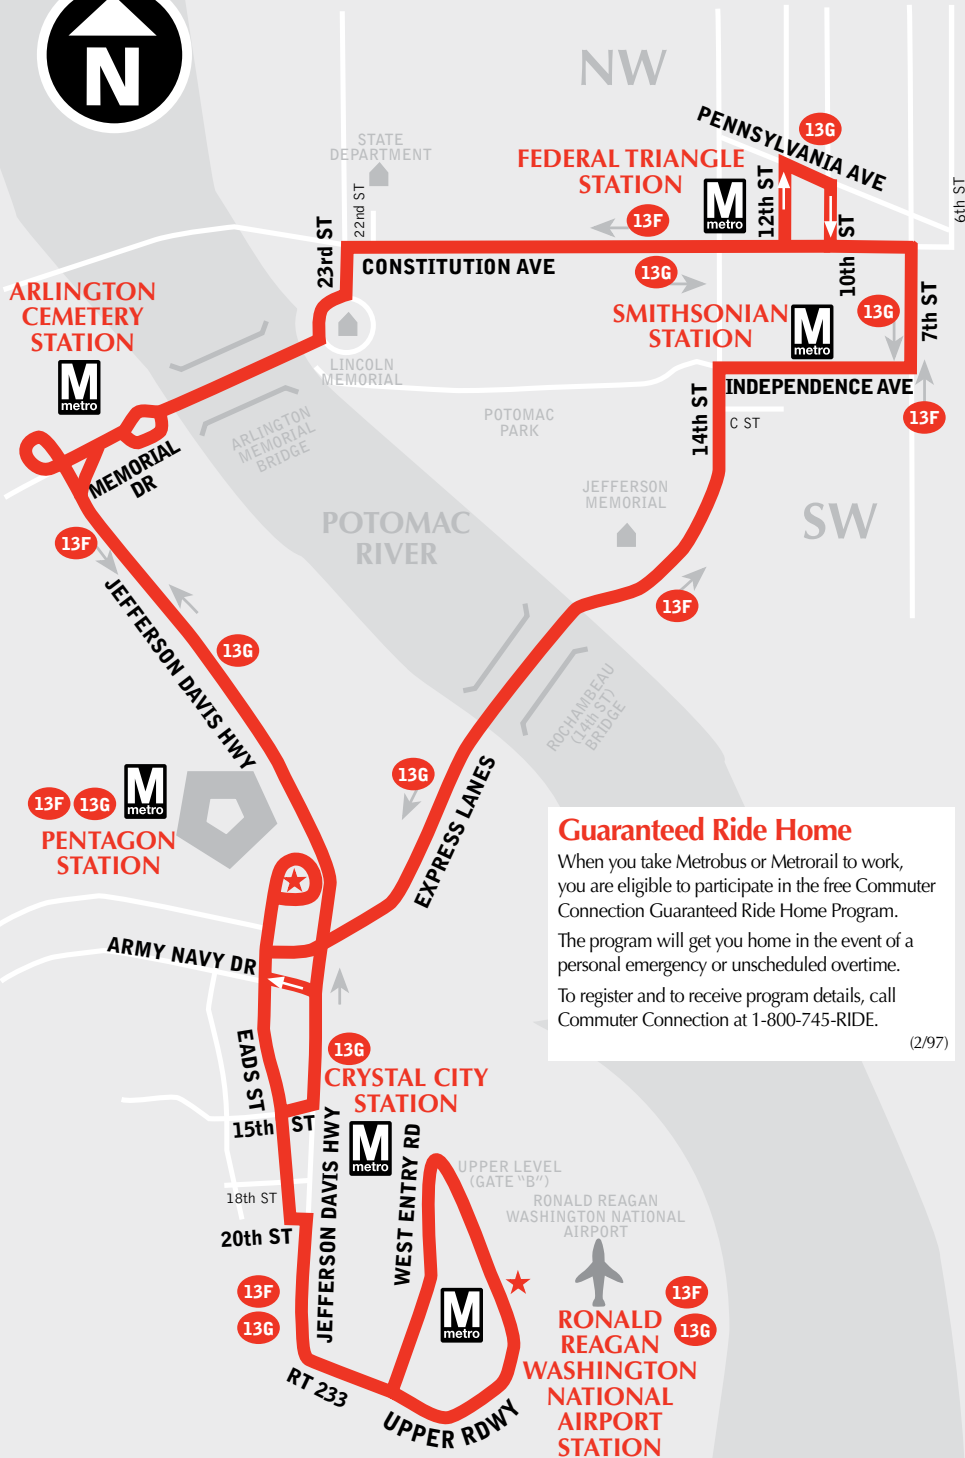

13F,G

Reagan National Airport-Pentagon-Washington Line

For route and schedule information

Call 202-637-7000

www.wmata.com

Guaranteed Ride Home
When you take Metrobus or Metrorail to work, you are eligible to participate in the free Commuter Connection Guaranteed Ride Home Program. The program will get you home in the event of a personal emergency or unscheduled overtime. To register and to receive program details, call Commuter Connection at 1-800-745-RIDE. (2/97)

Legend

- Metrorail Station
- Terminal Stands