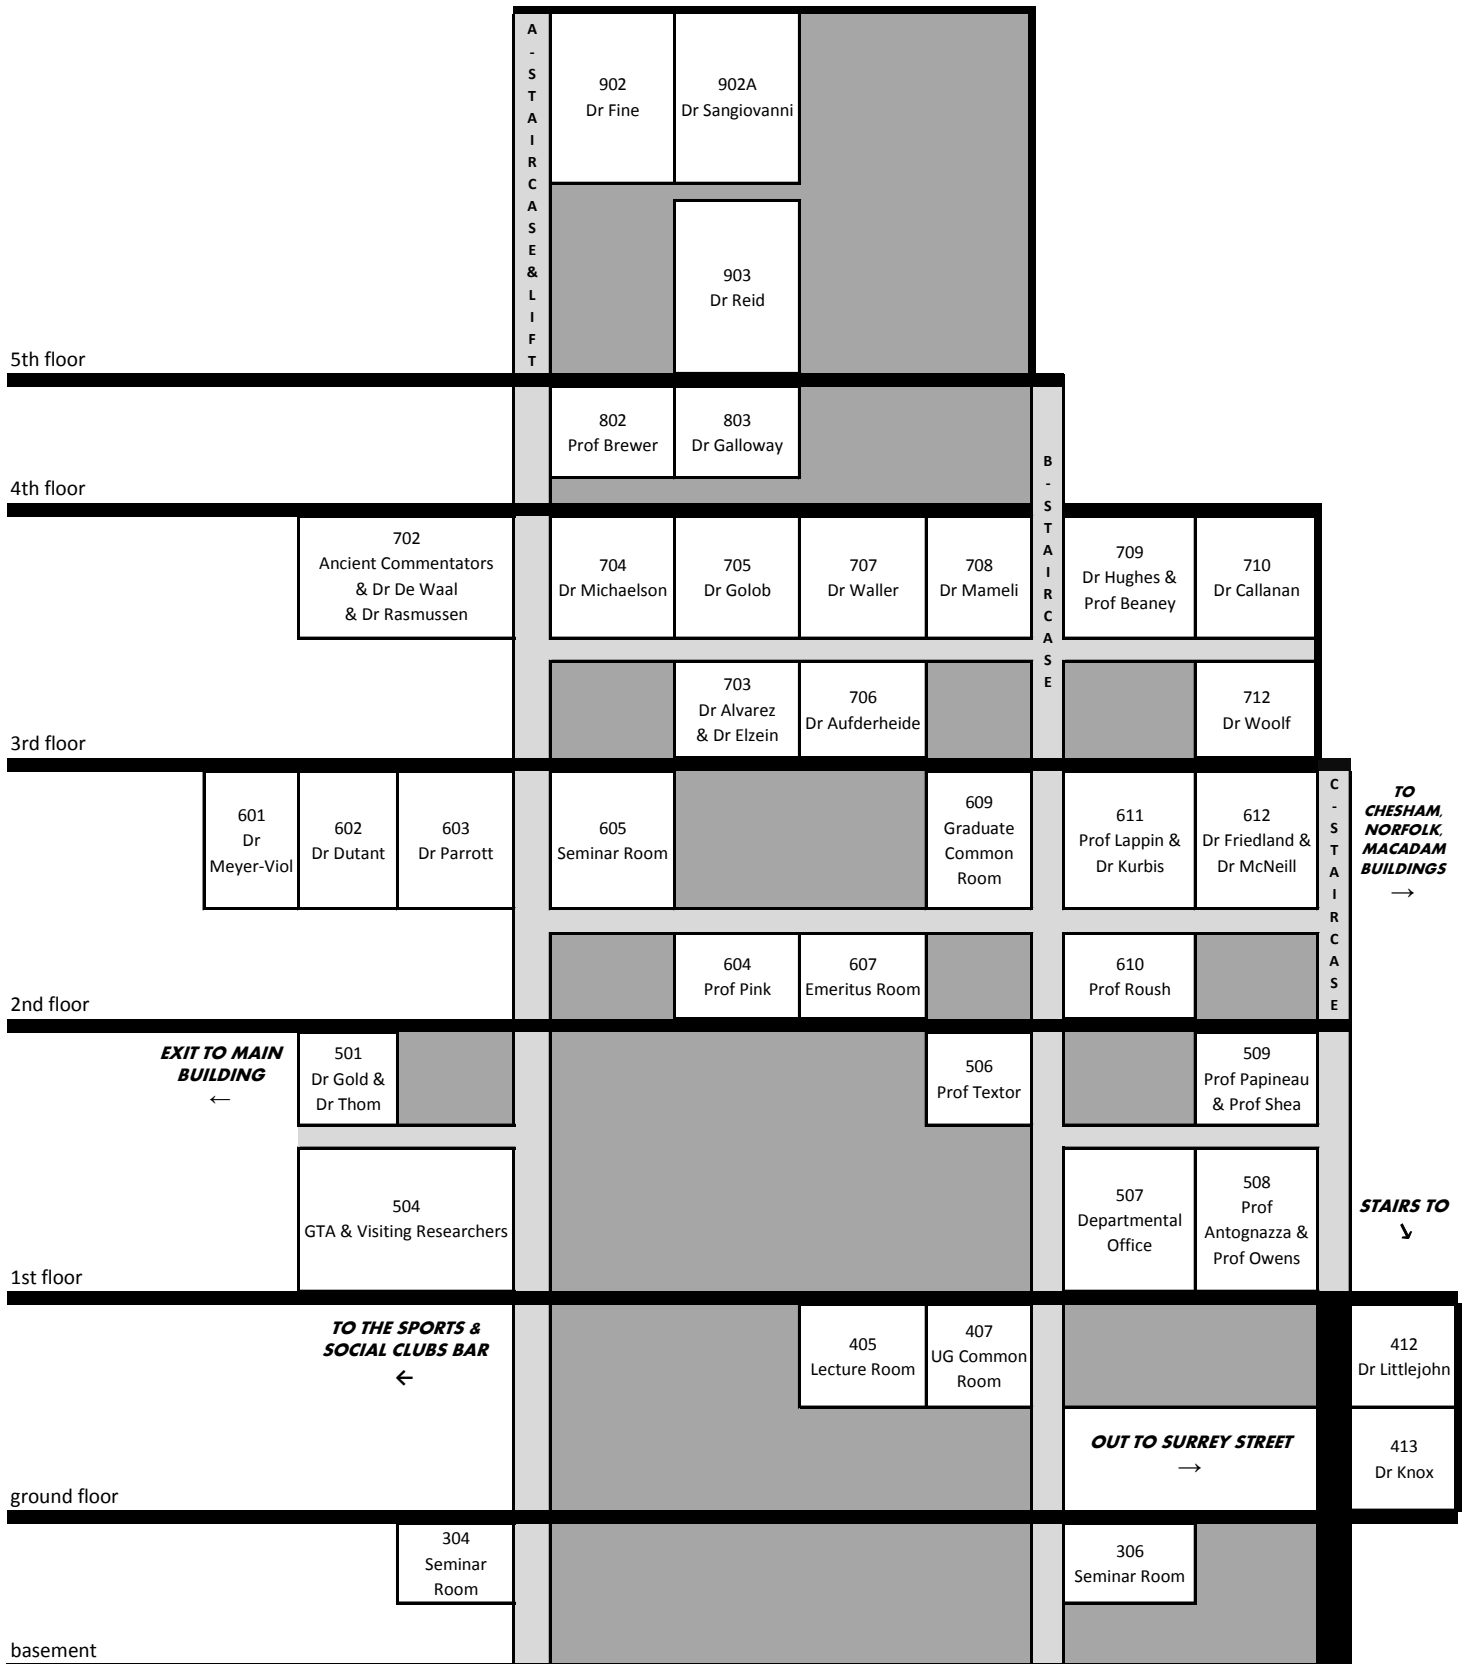

Department of Philosophy: rooms per level and which staircase to take*

* This is more like a Tube map: the purpose of it is to represent the rooms per level and to indicate which staircase leads to them. This is not an accurate map of the geography of the Department.