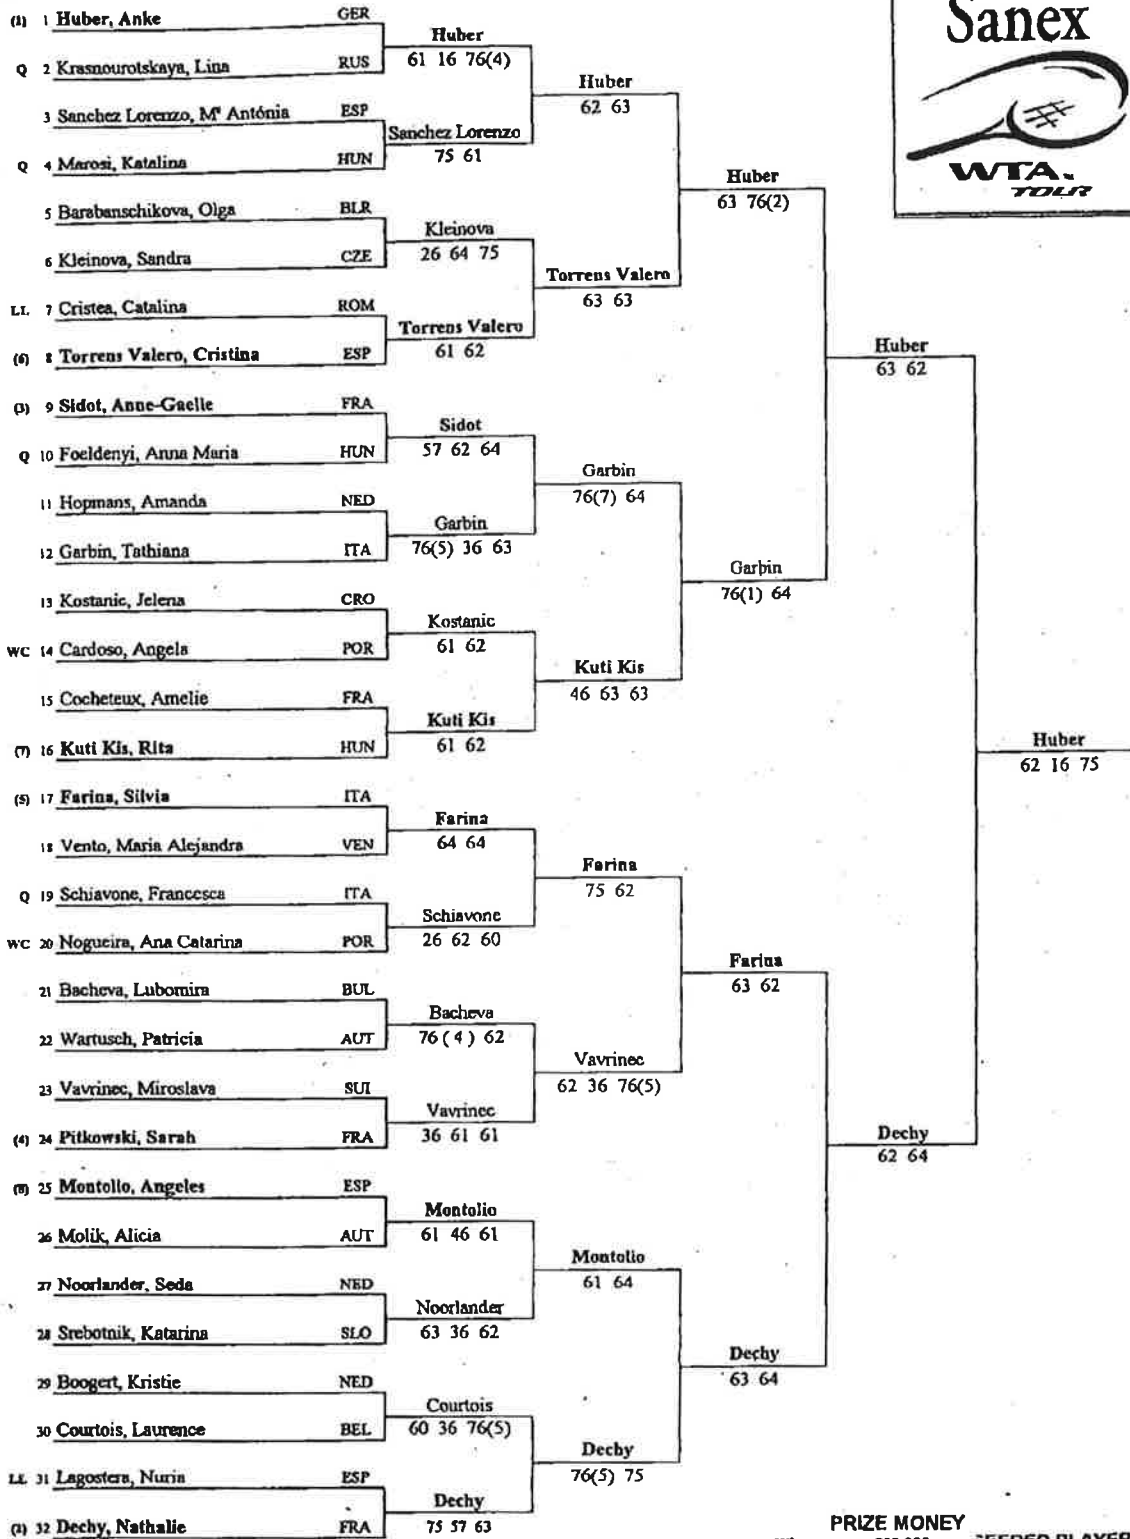

RANK STATUS

SINGLES LADIES MAIN DRAW

Tournament: ESTORIL OPEN
 City: LISBON
 Main Draw Date: April 10 - 16
 Qualifying Date: April 8 - 10
 Prize Money: \$ 140,000
 Draw: 32
 Surface: Red Clay

PRIZE MONEY

DOUBLES LADIES MAIN DRAW

RANK STATUS

Tournament : ESTORIL OPEN
 City : LISBON
 Main Draw Date : April 10 - 16 2000
 Qualifying Date : April 8 - 10 2000
 Prize Money : \$ 140.000

	PRIZE MONEY
Winner	\$6,500
Finalist	\$3,475
3rd-4th	\$1,900
5th-8th	\$1,000
9th-16th	\$600