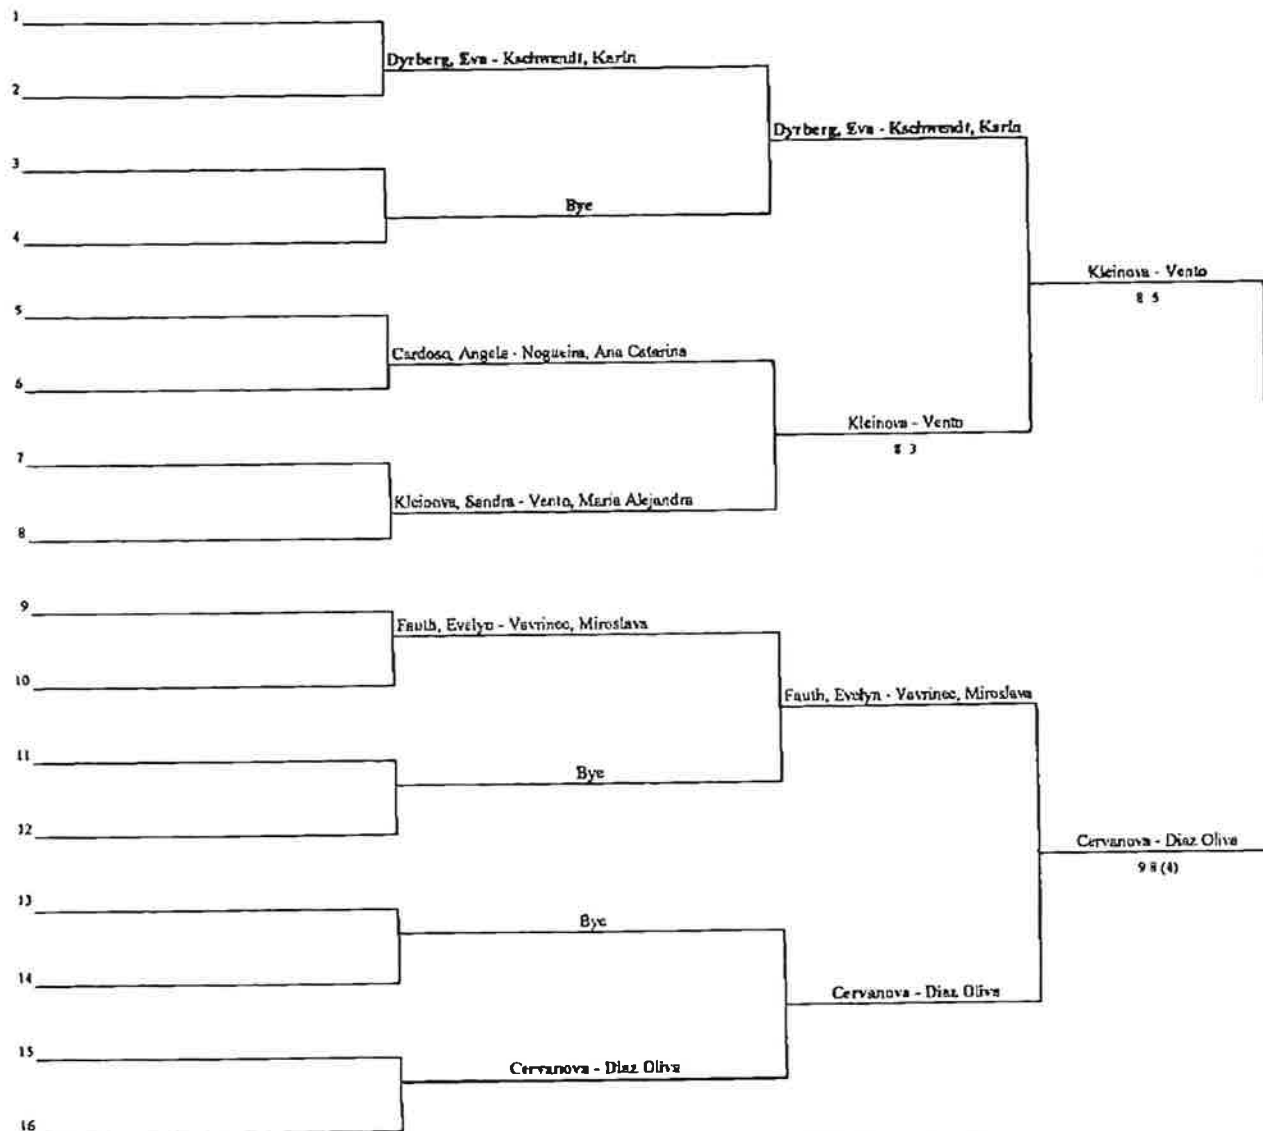

DOUBLES LADIES QUALIFYING DRAW

1
2
3
4

Tournament : ESTORIL OPEN
City : LISBON
Main Draw Date : April 10 - 16 - 2000
Qualifying Date : April 8 - 10 - 2000
Prize Money : $ 140,000
Draw : 8
Surface : Red Clay

Gulie Orlandi
WTA TOUR DIRECTOR