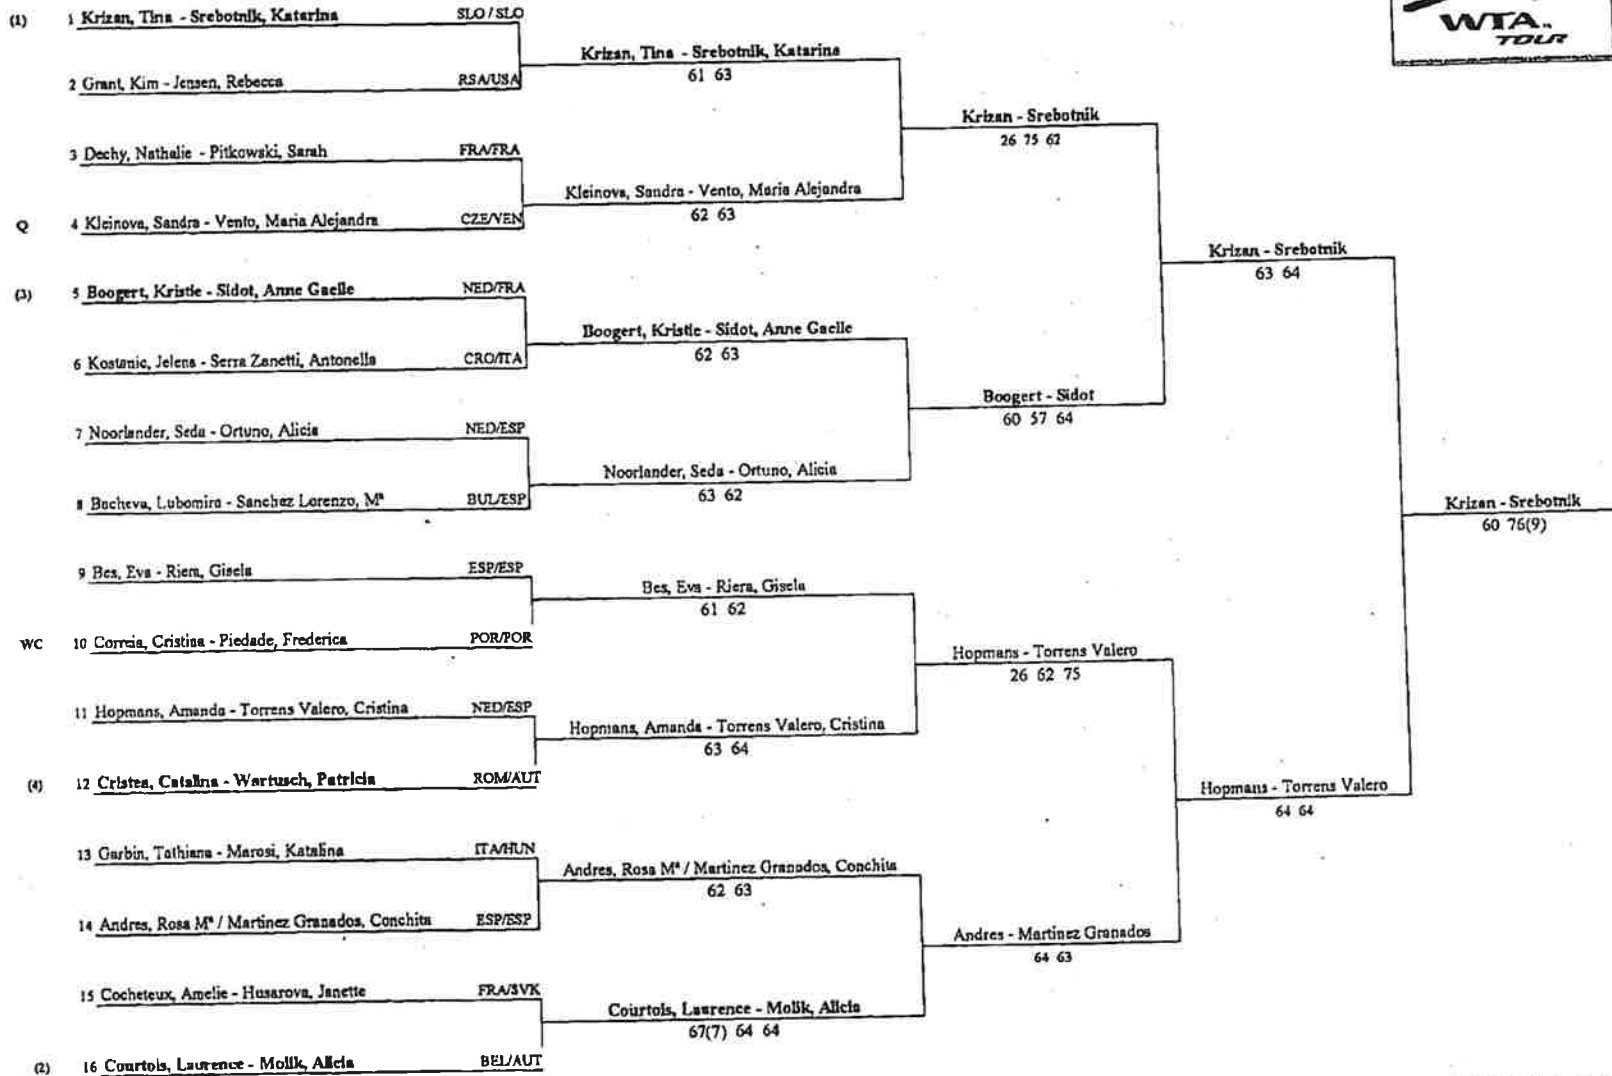

DOUBLES LADIES MAIN DRAW

RANK STATUS

Tournament : ESTORIL OPEN
 City : LISBON
 Main Draw Date : April 10 - 16 2000
 Qualifying Date : April 8 - 10 2000
 Prize Money : \$ 140.000

	PRIZE MONEY
Winner	\$6,500
Finalist	\$3,475
3rd-4th	\$1,900
5th-8th	\$1,000
9th-16th	\$600