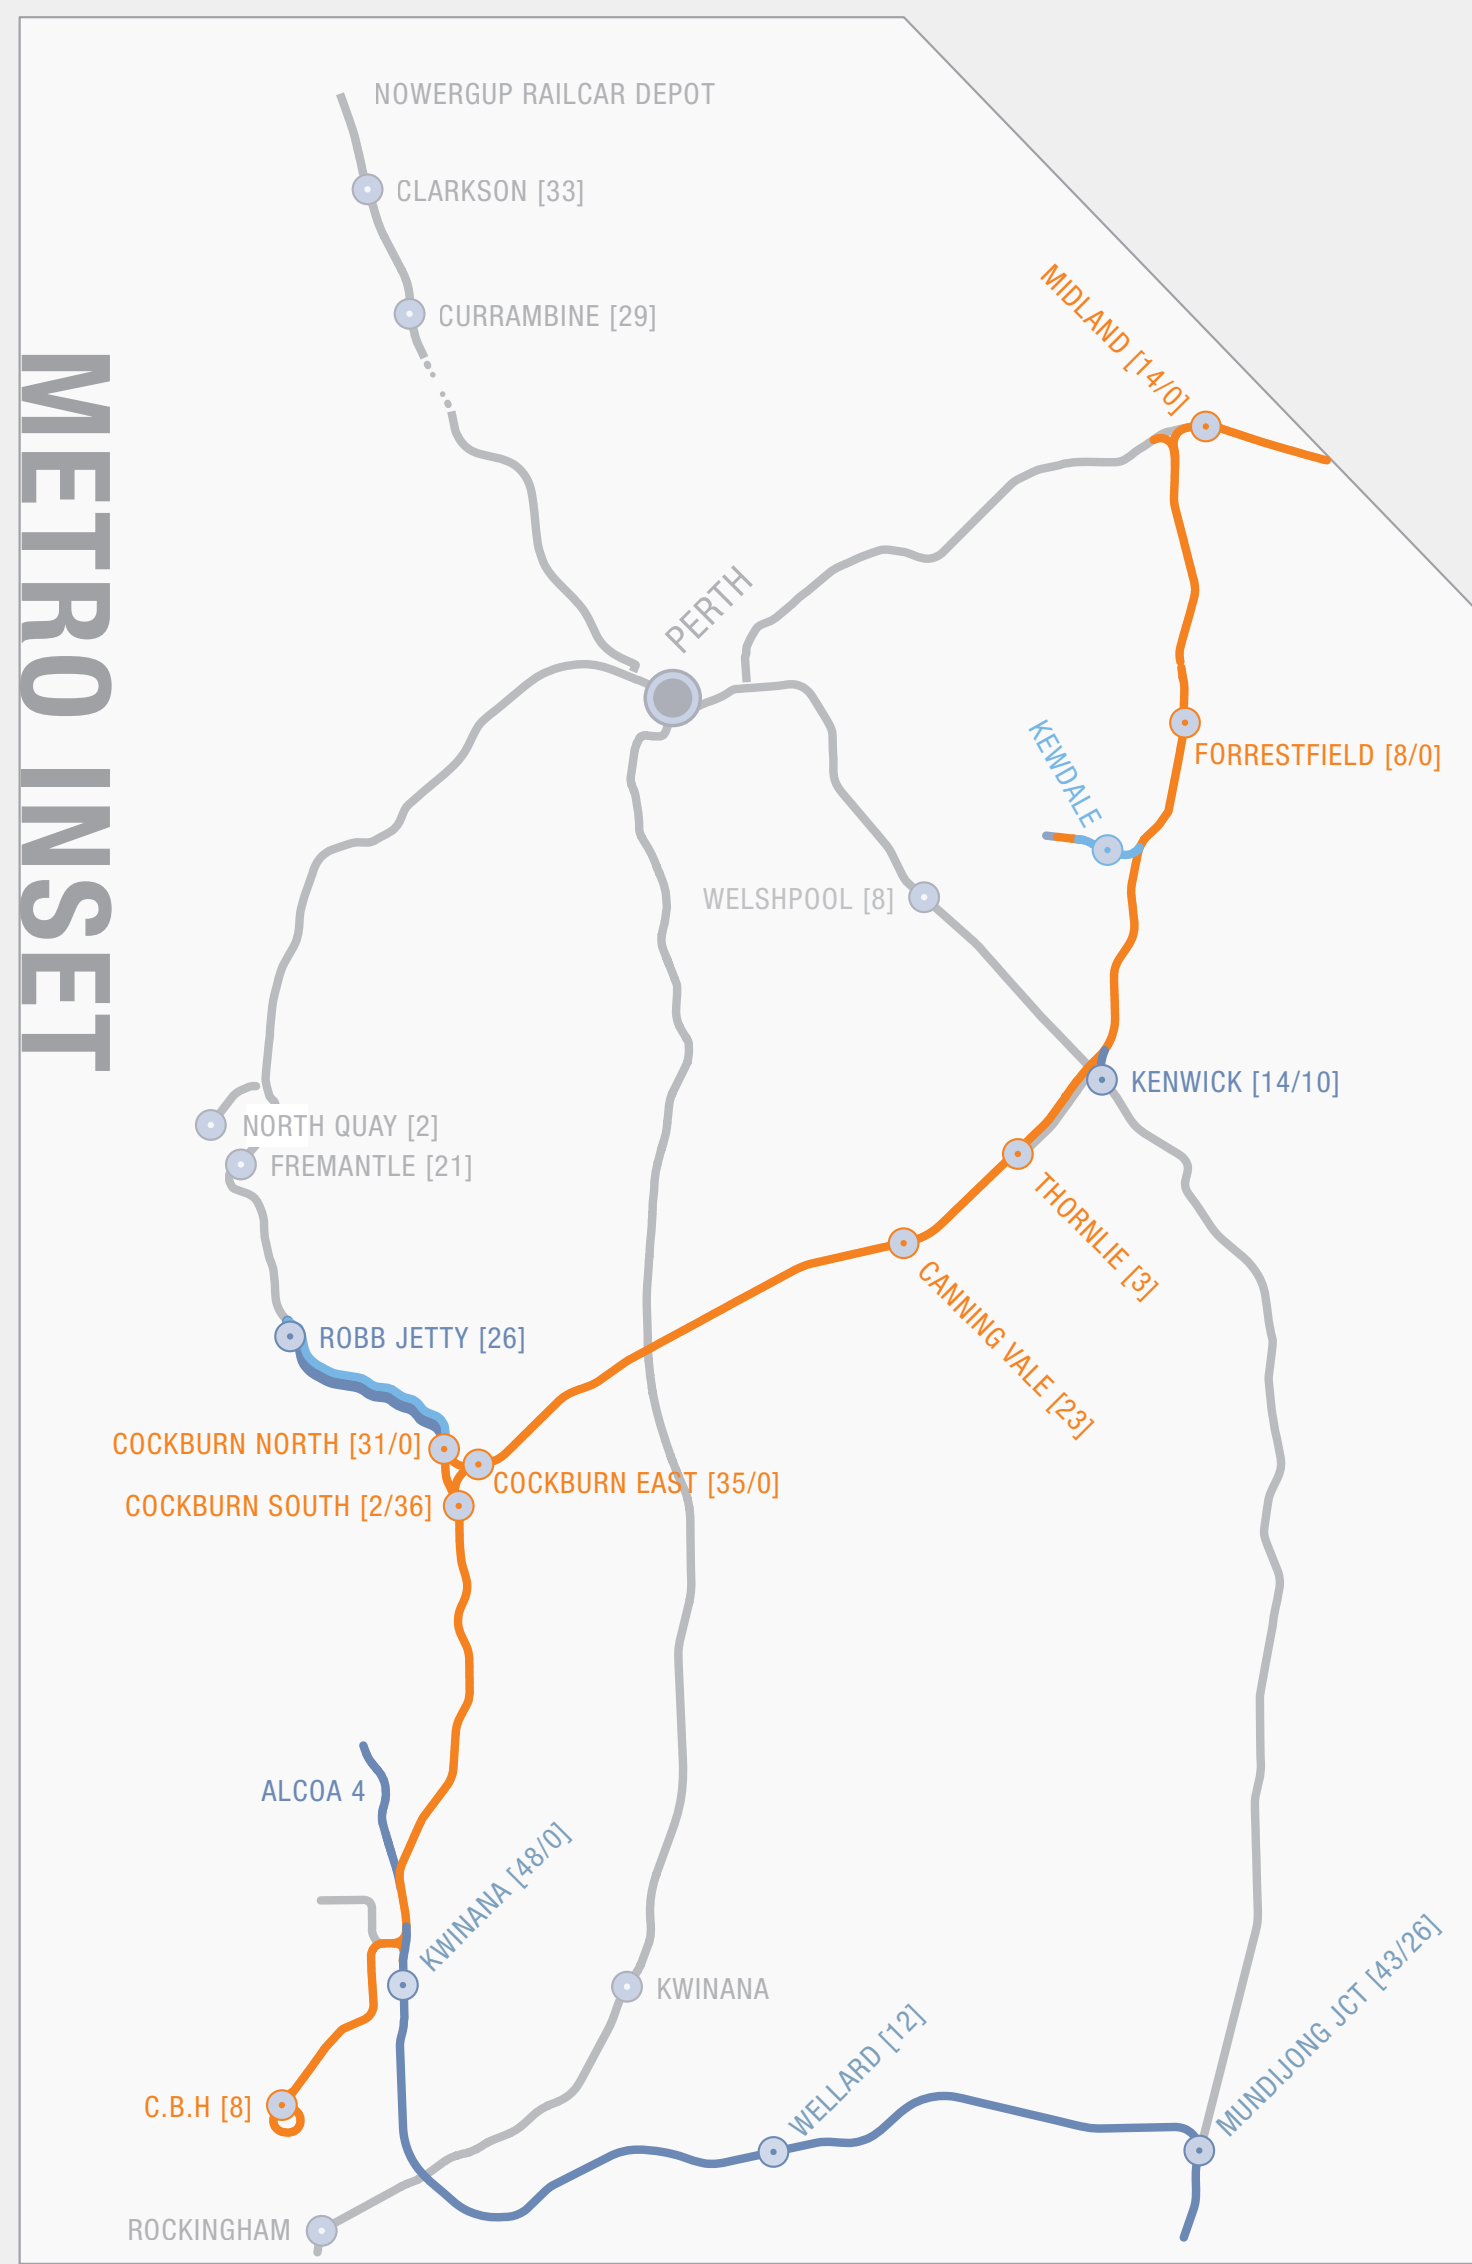

Brookfield Rail Network Map

WESTERN AUSTRALIA

0 50
kms

LEGEND	
Narrow gauge	
Standard gauge	
Dual gauge	
Third party operated	
Not in use	
Start/end of section	
Station	
Distance from start of section	

Brookfield Rail