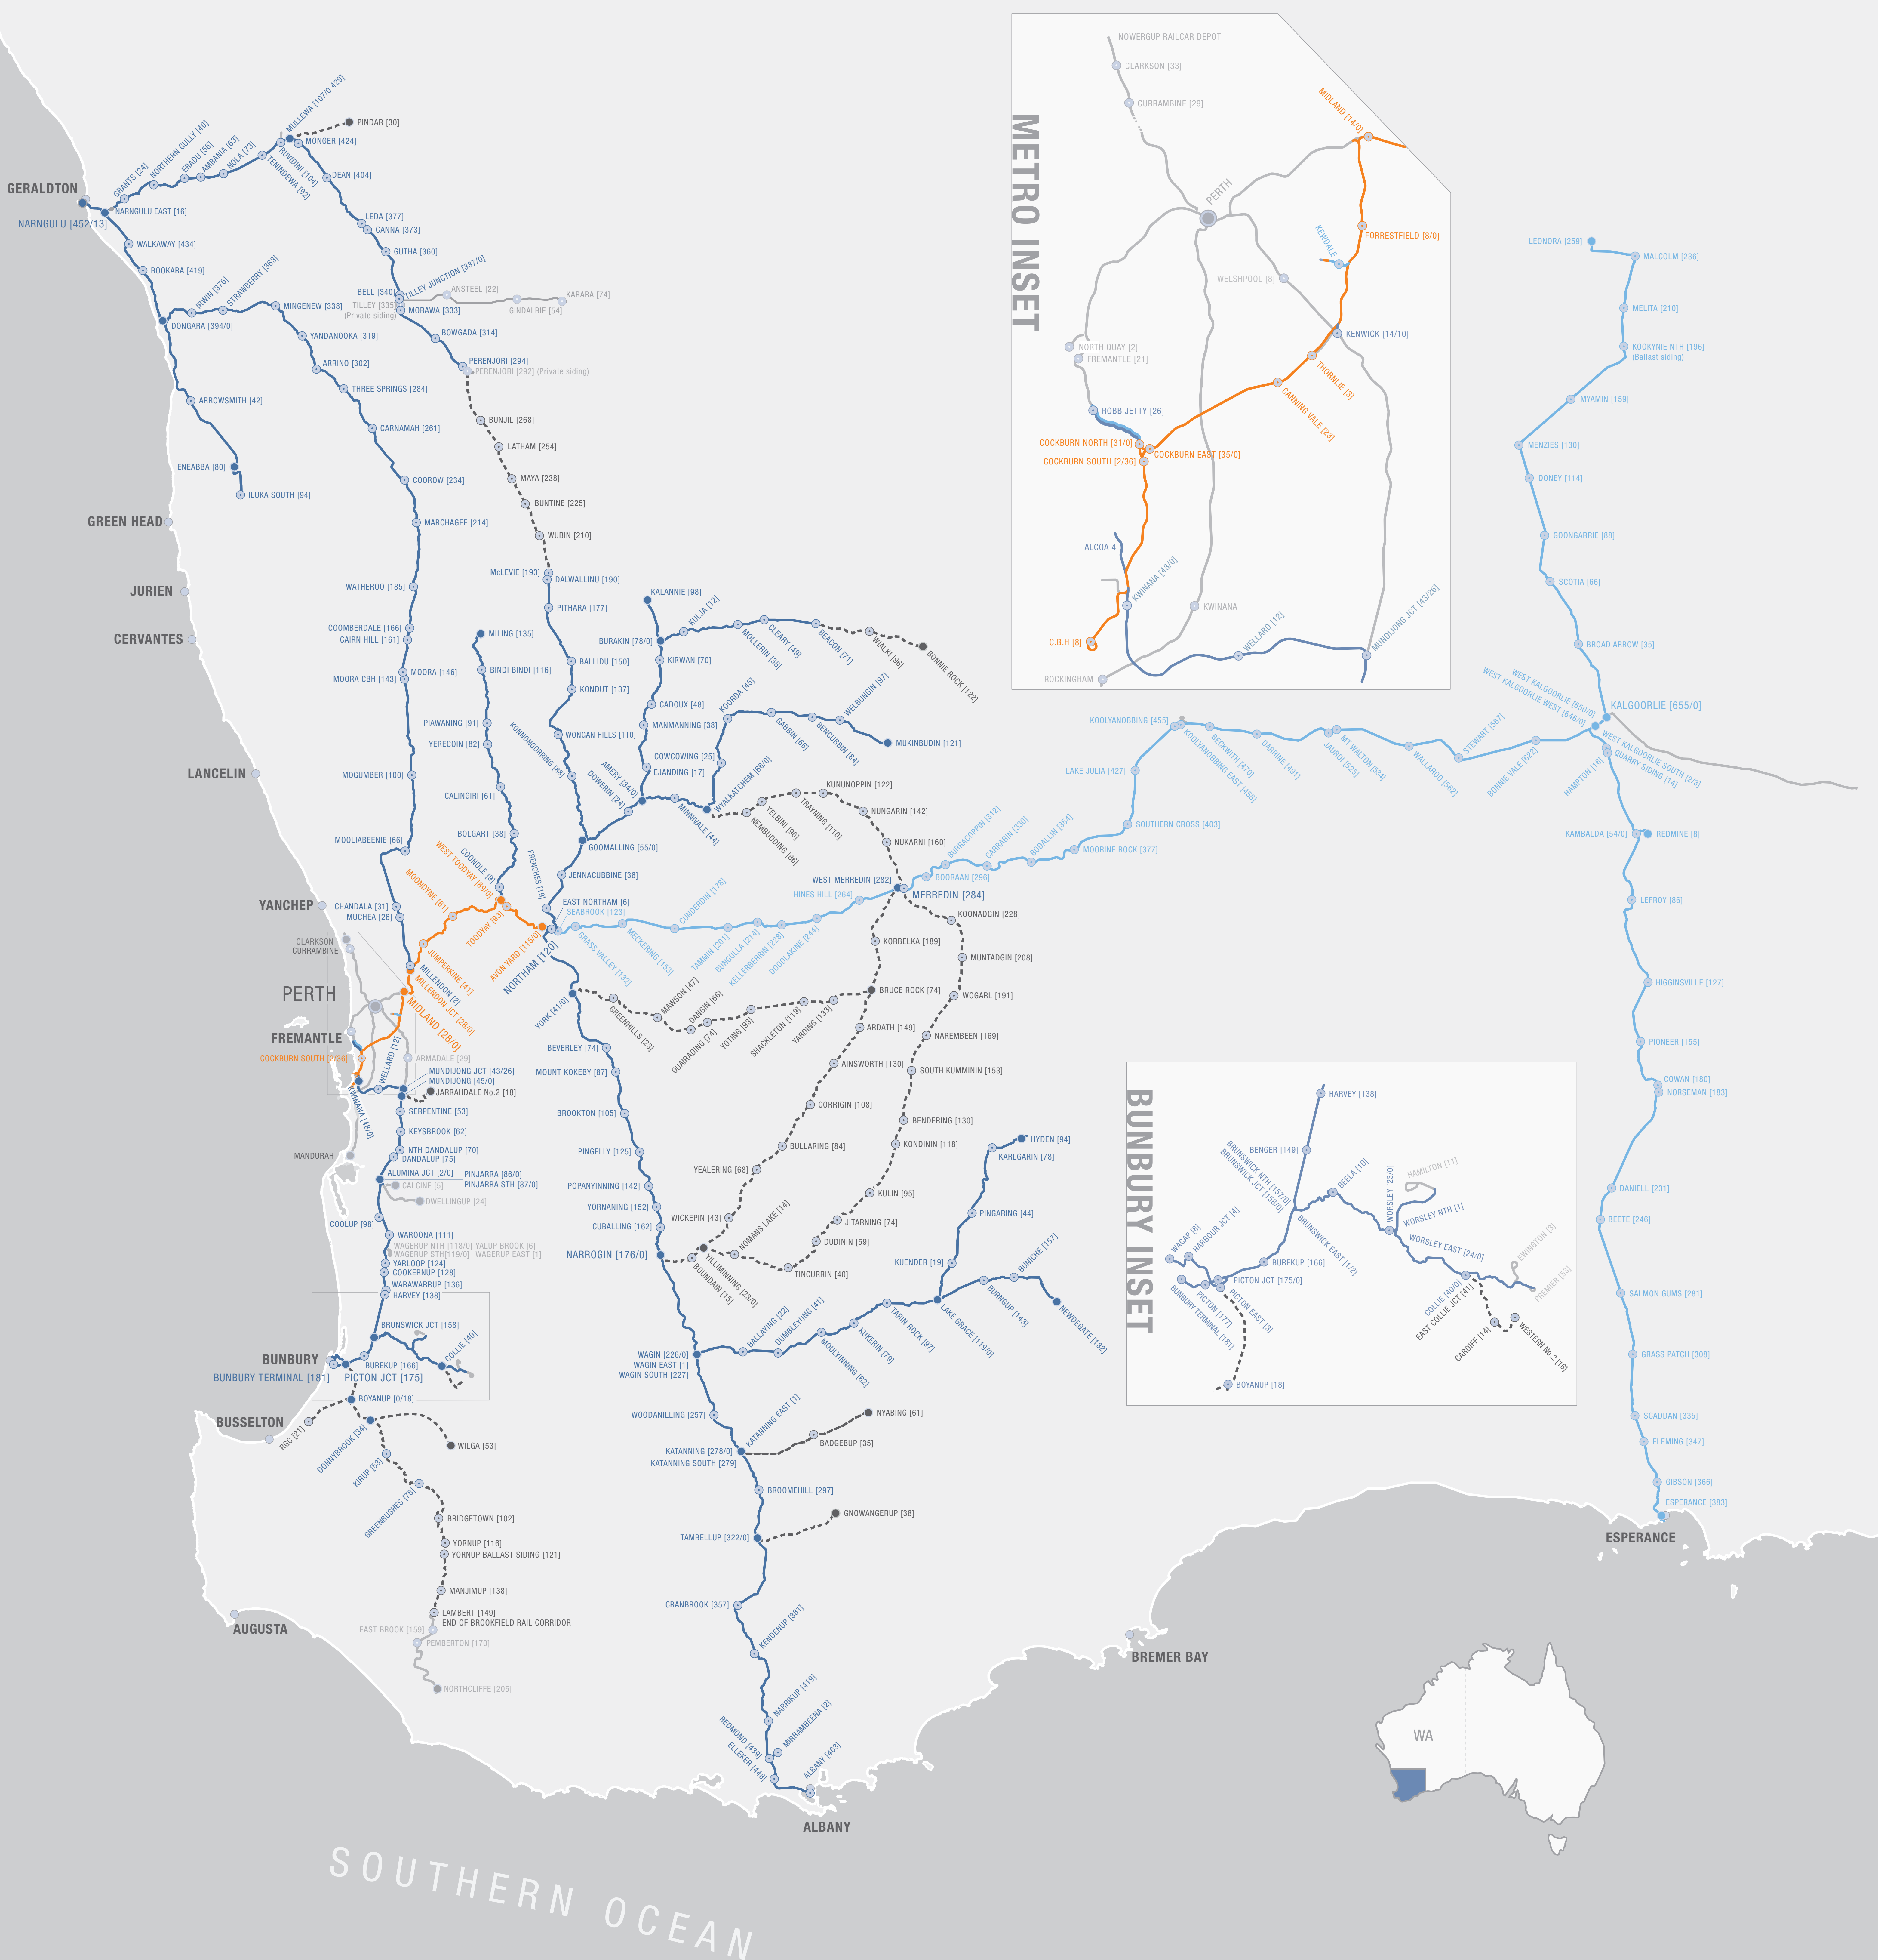

Brookfield Rail Network Map

WESTERN AUSTRALIA

0 50
kms

LEGEND	
Narrow gauge	
Standard gauge	
Dual gauge	
Third party operated	
Not in use	
Start/end of section	
Station	
Distance from start of section	

Brookfield Rail