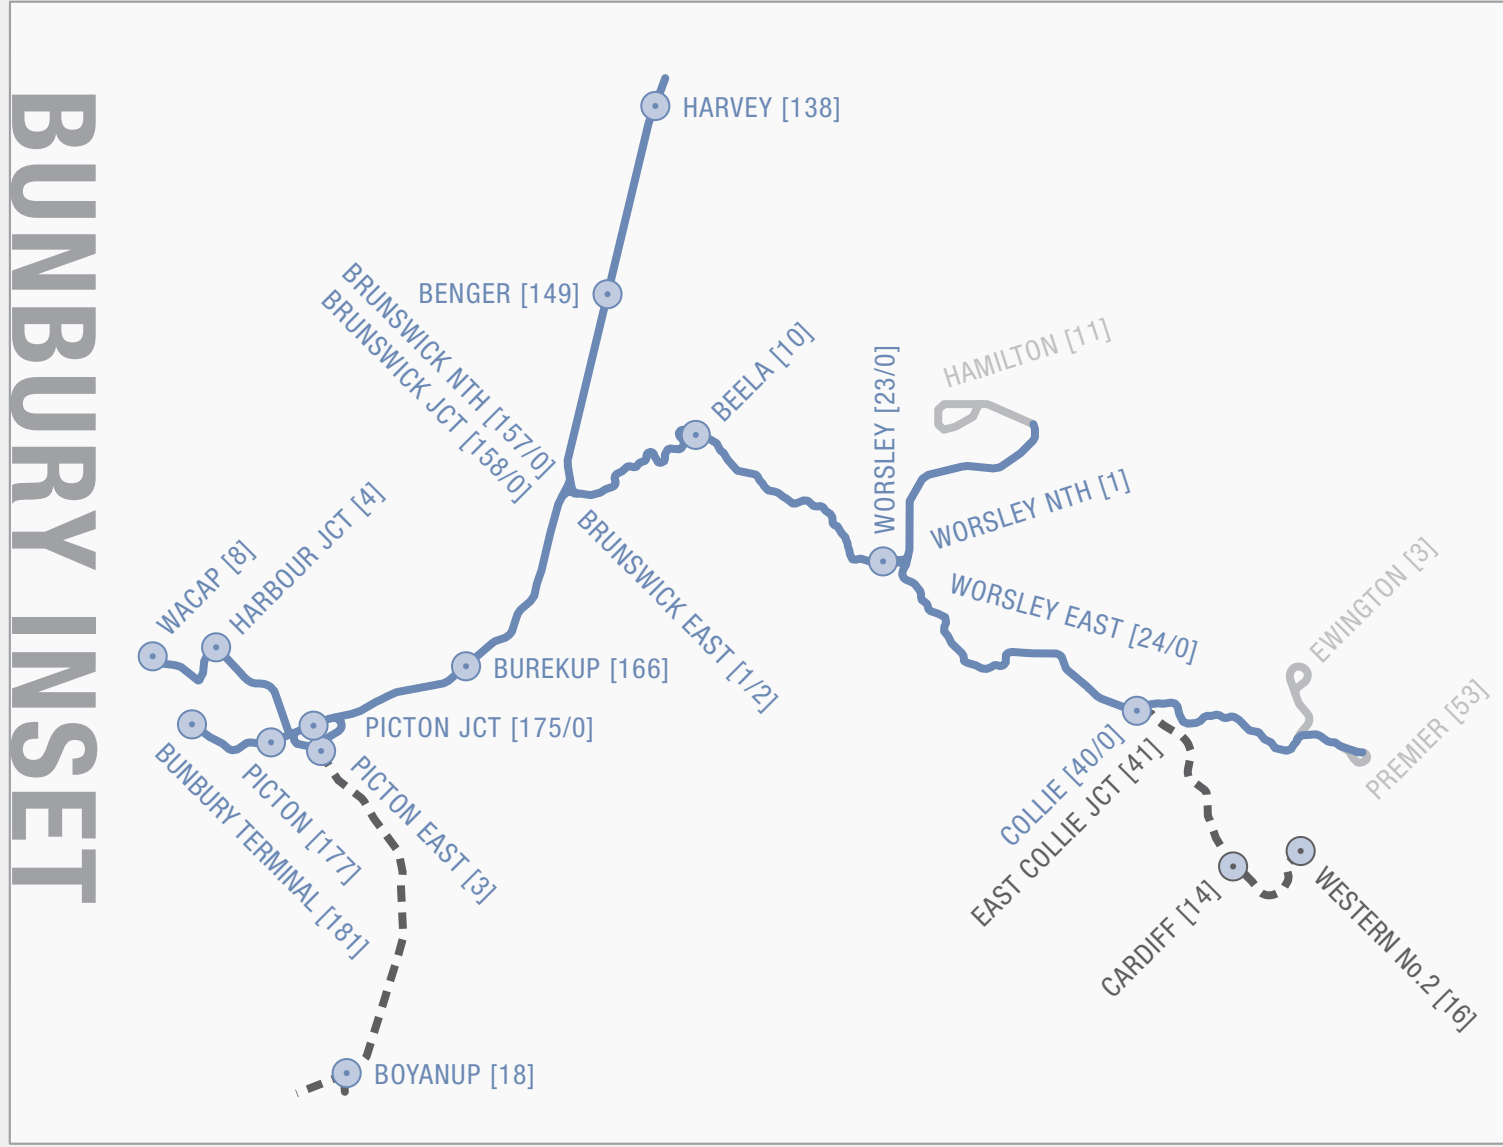

Brookfield Rail Network Map

WESTERN AUSTRALIA

0 50
kms

LEGEND	
Narrow gauge	
Standard gauge	
Dual gauge	
Third party operated	
Not in use	
Start/end of section	
Station	
Distance from start of section	

Brookfield Rail