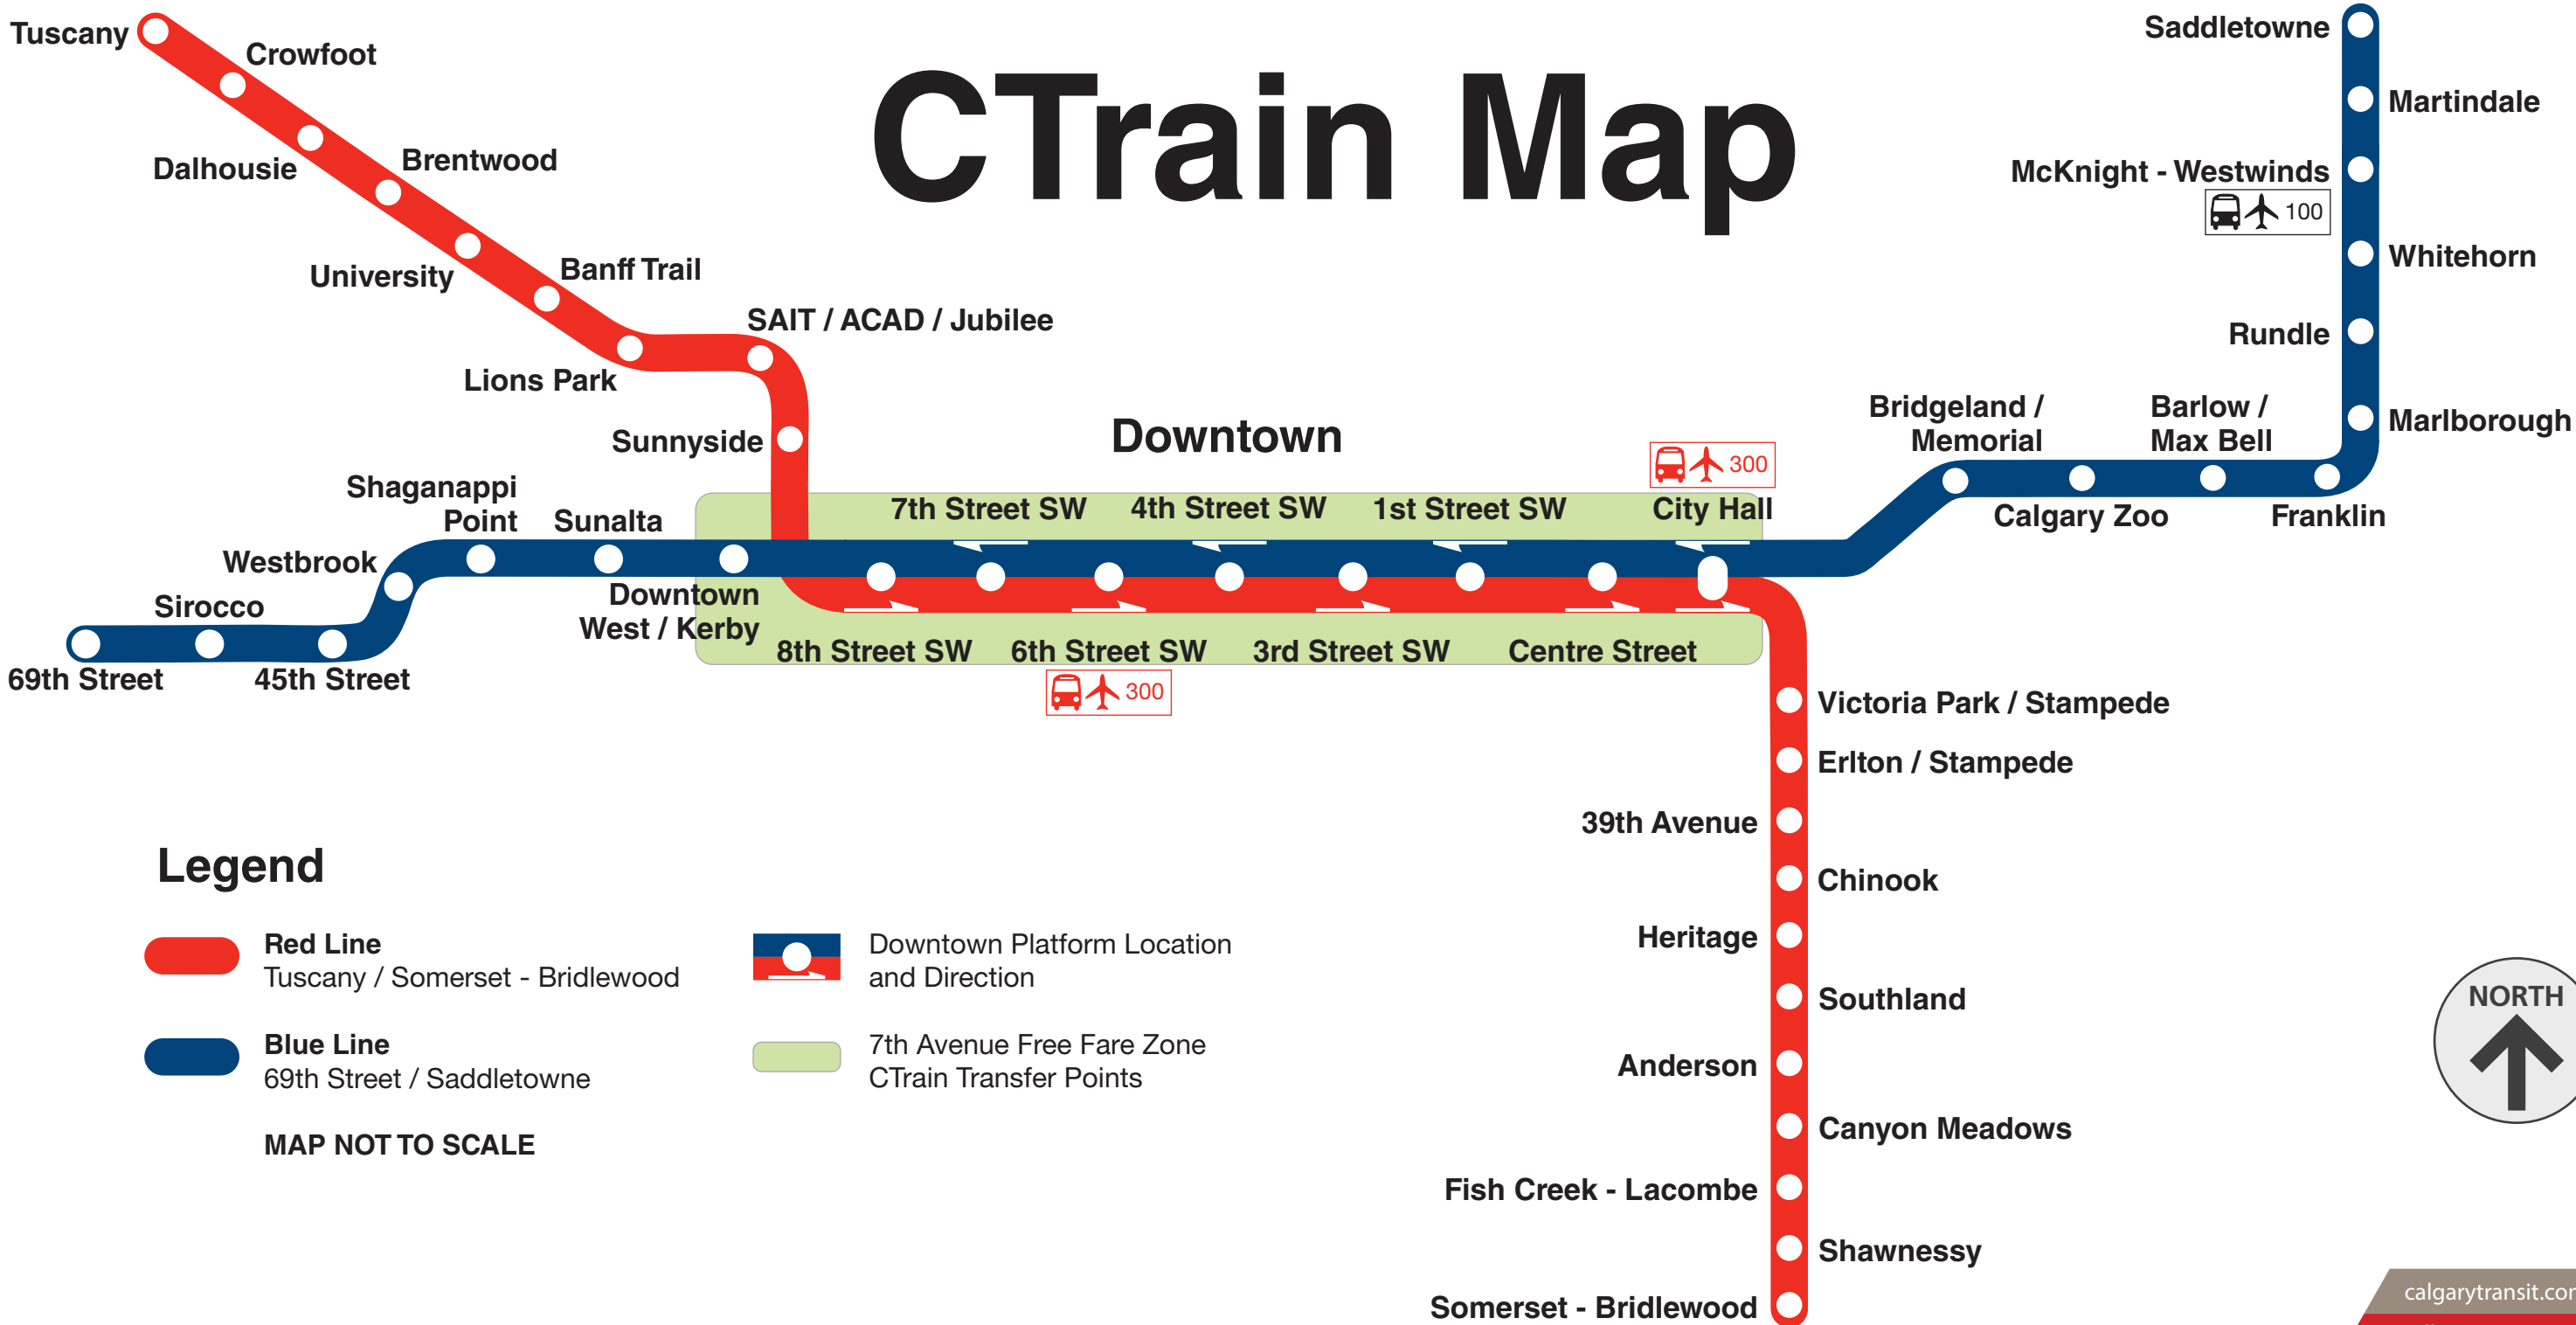

CTrain Map

Legend

- Red Line**
Tuscany / Somerset - Bridlewood
- Blue Line**
69th Street / Saddletowne
- Downtown Platform Location and Direction
- 7th Avenue Free Fare Zone
CTrain Transfer Points

MAP NOT TO SCALE

calgarytransit.com
call 403-262-1000

Calgary Transit

Onward/ Calgary Transit provides a safe, accessible, customer-focused public transit service that is capable of becoming the preferred mobility choice for Calgarians.