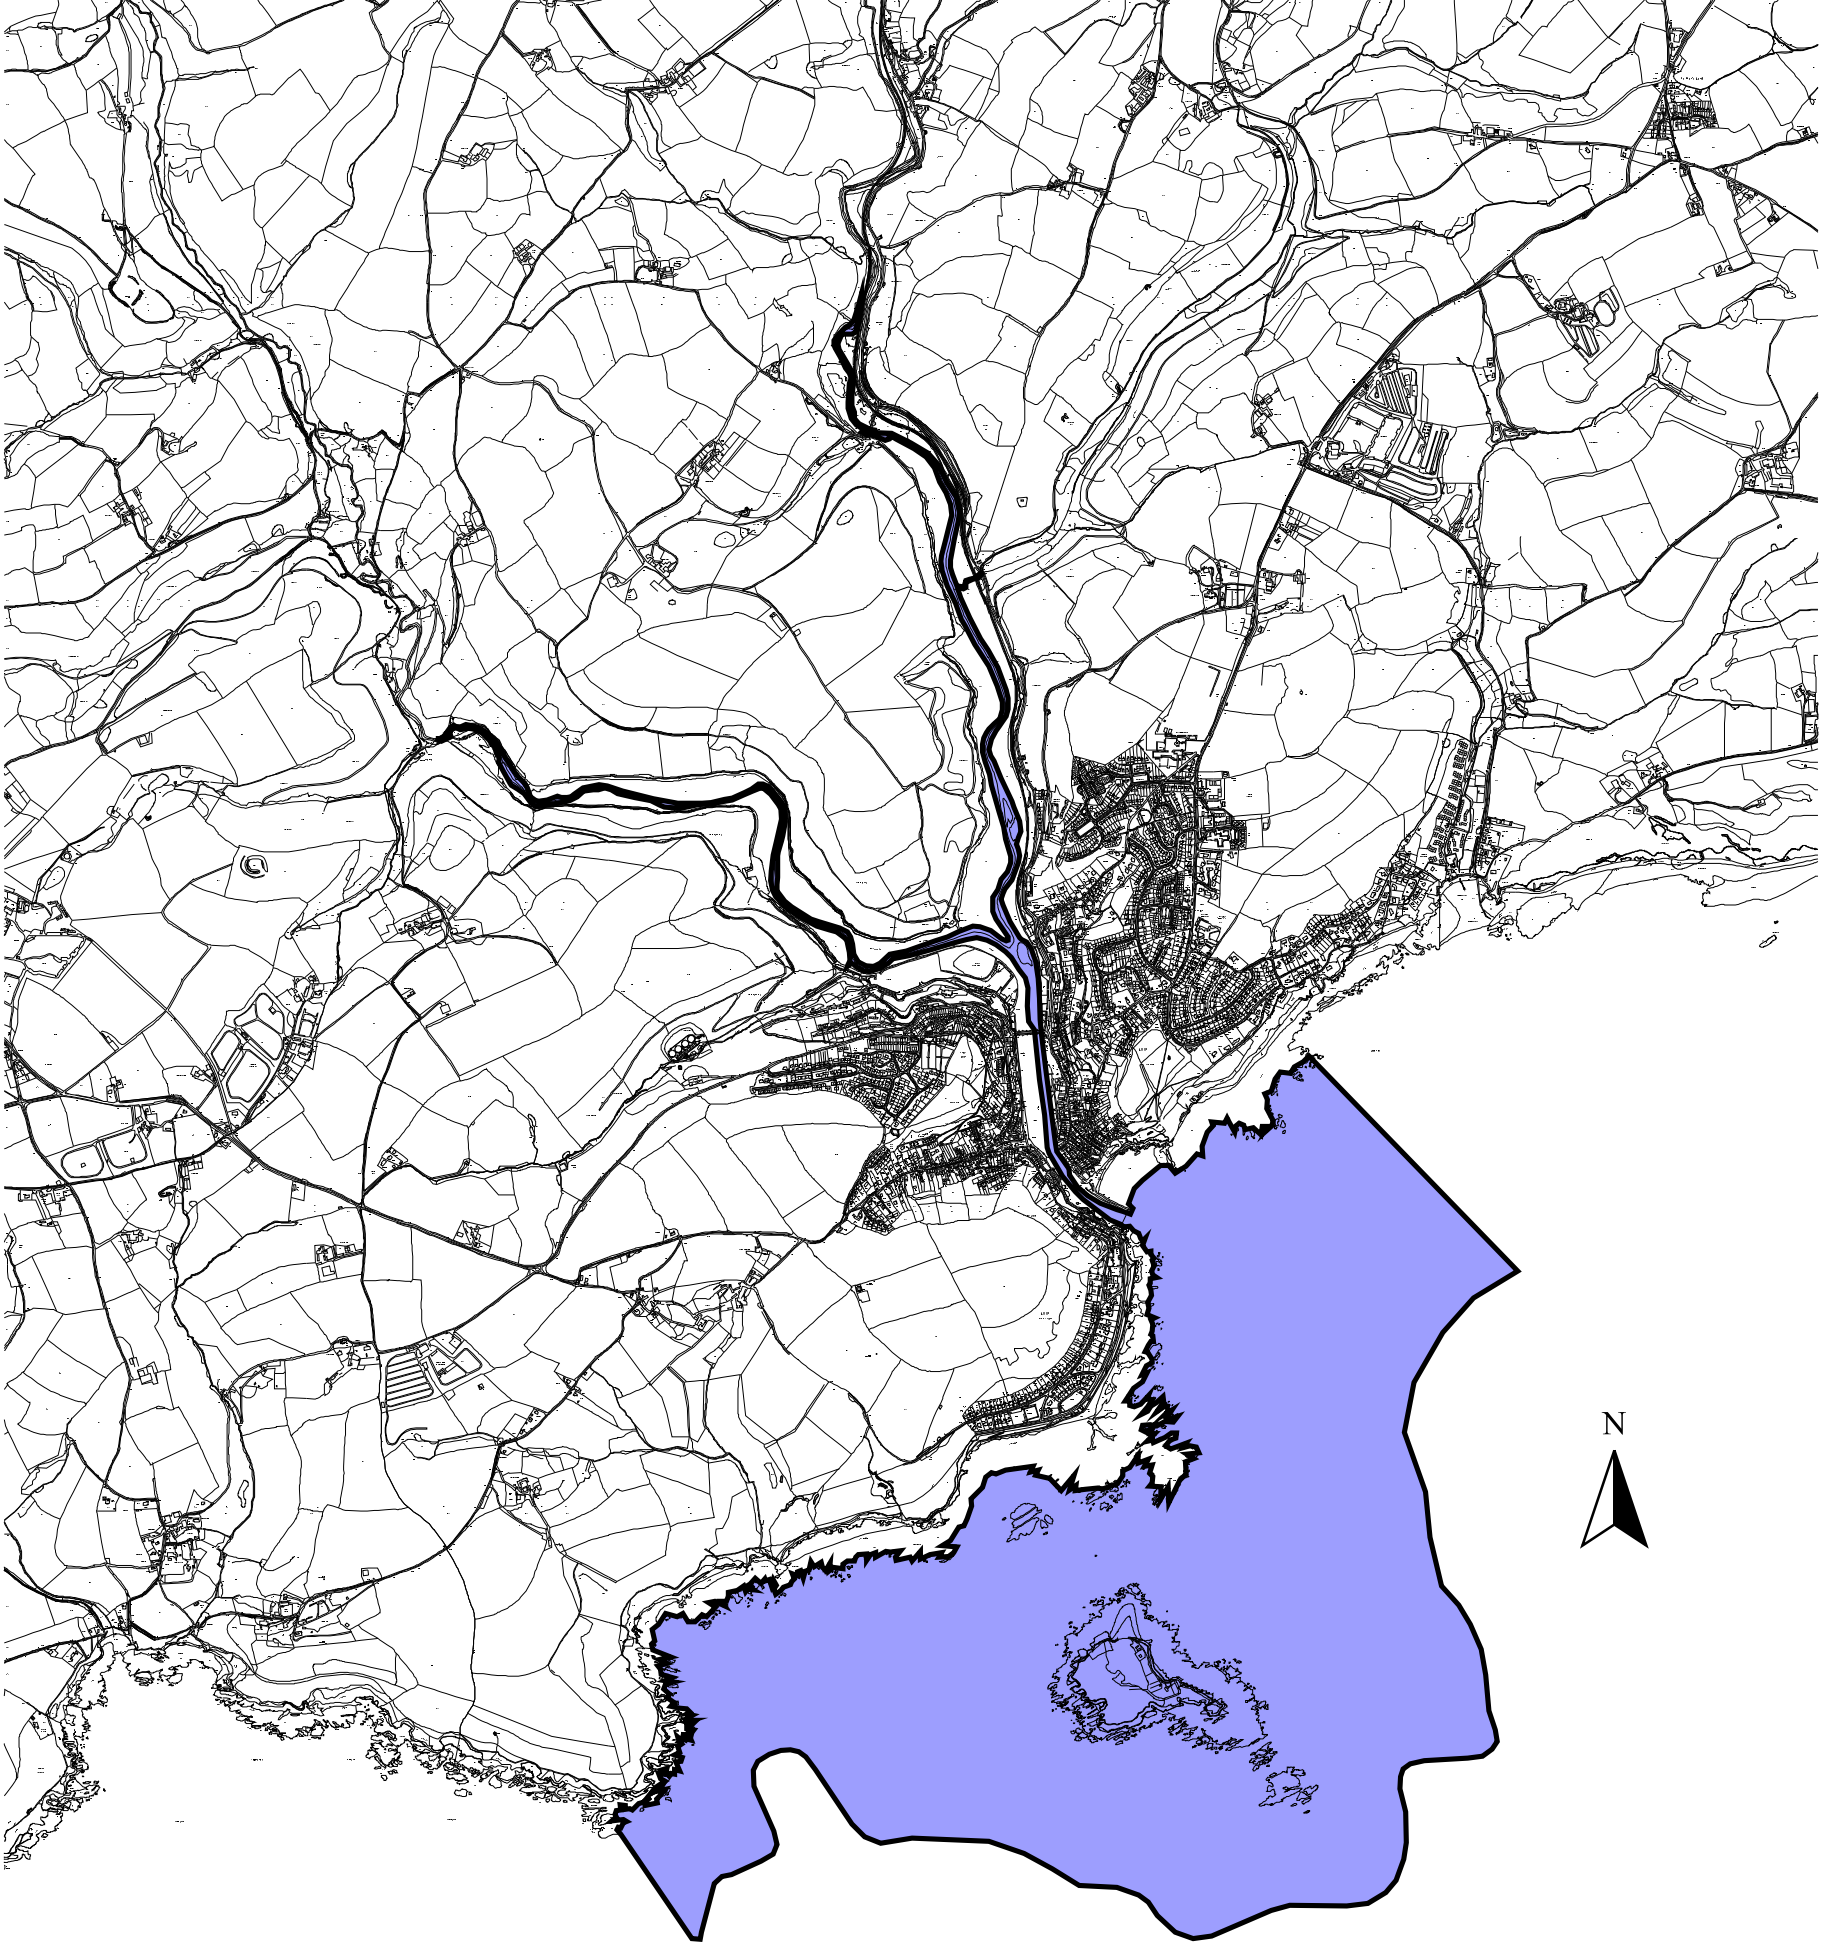

Map showing Looe Voluntary Marine Conservation Area (VMCA)

0.5 0 0.5 1 1.5 Kilometers

KEY:
VMCA

Reproduced from the Ordnance Survey mapping with the permission of the Controller of Her Majesty's Stationery Office © Crown copyright.
Unauthorised reproduction infringes Crown copyright and may lead to prosecution or civil proceedings.
Caradon District Council LA 077 402 Map produced: 16th July 2004.