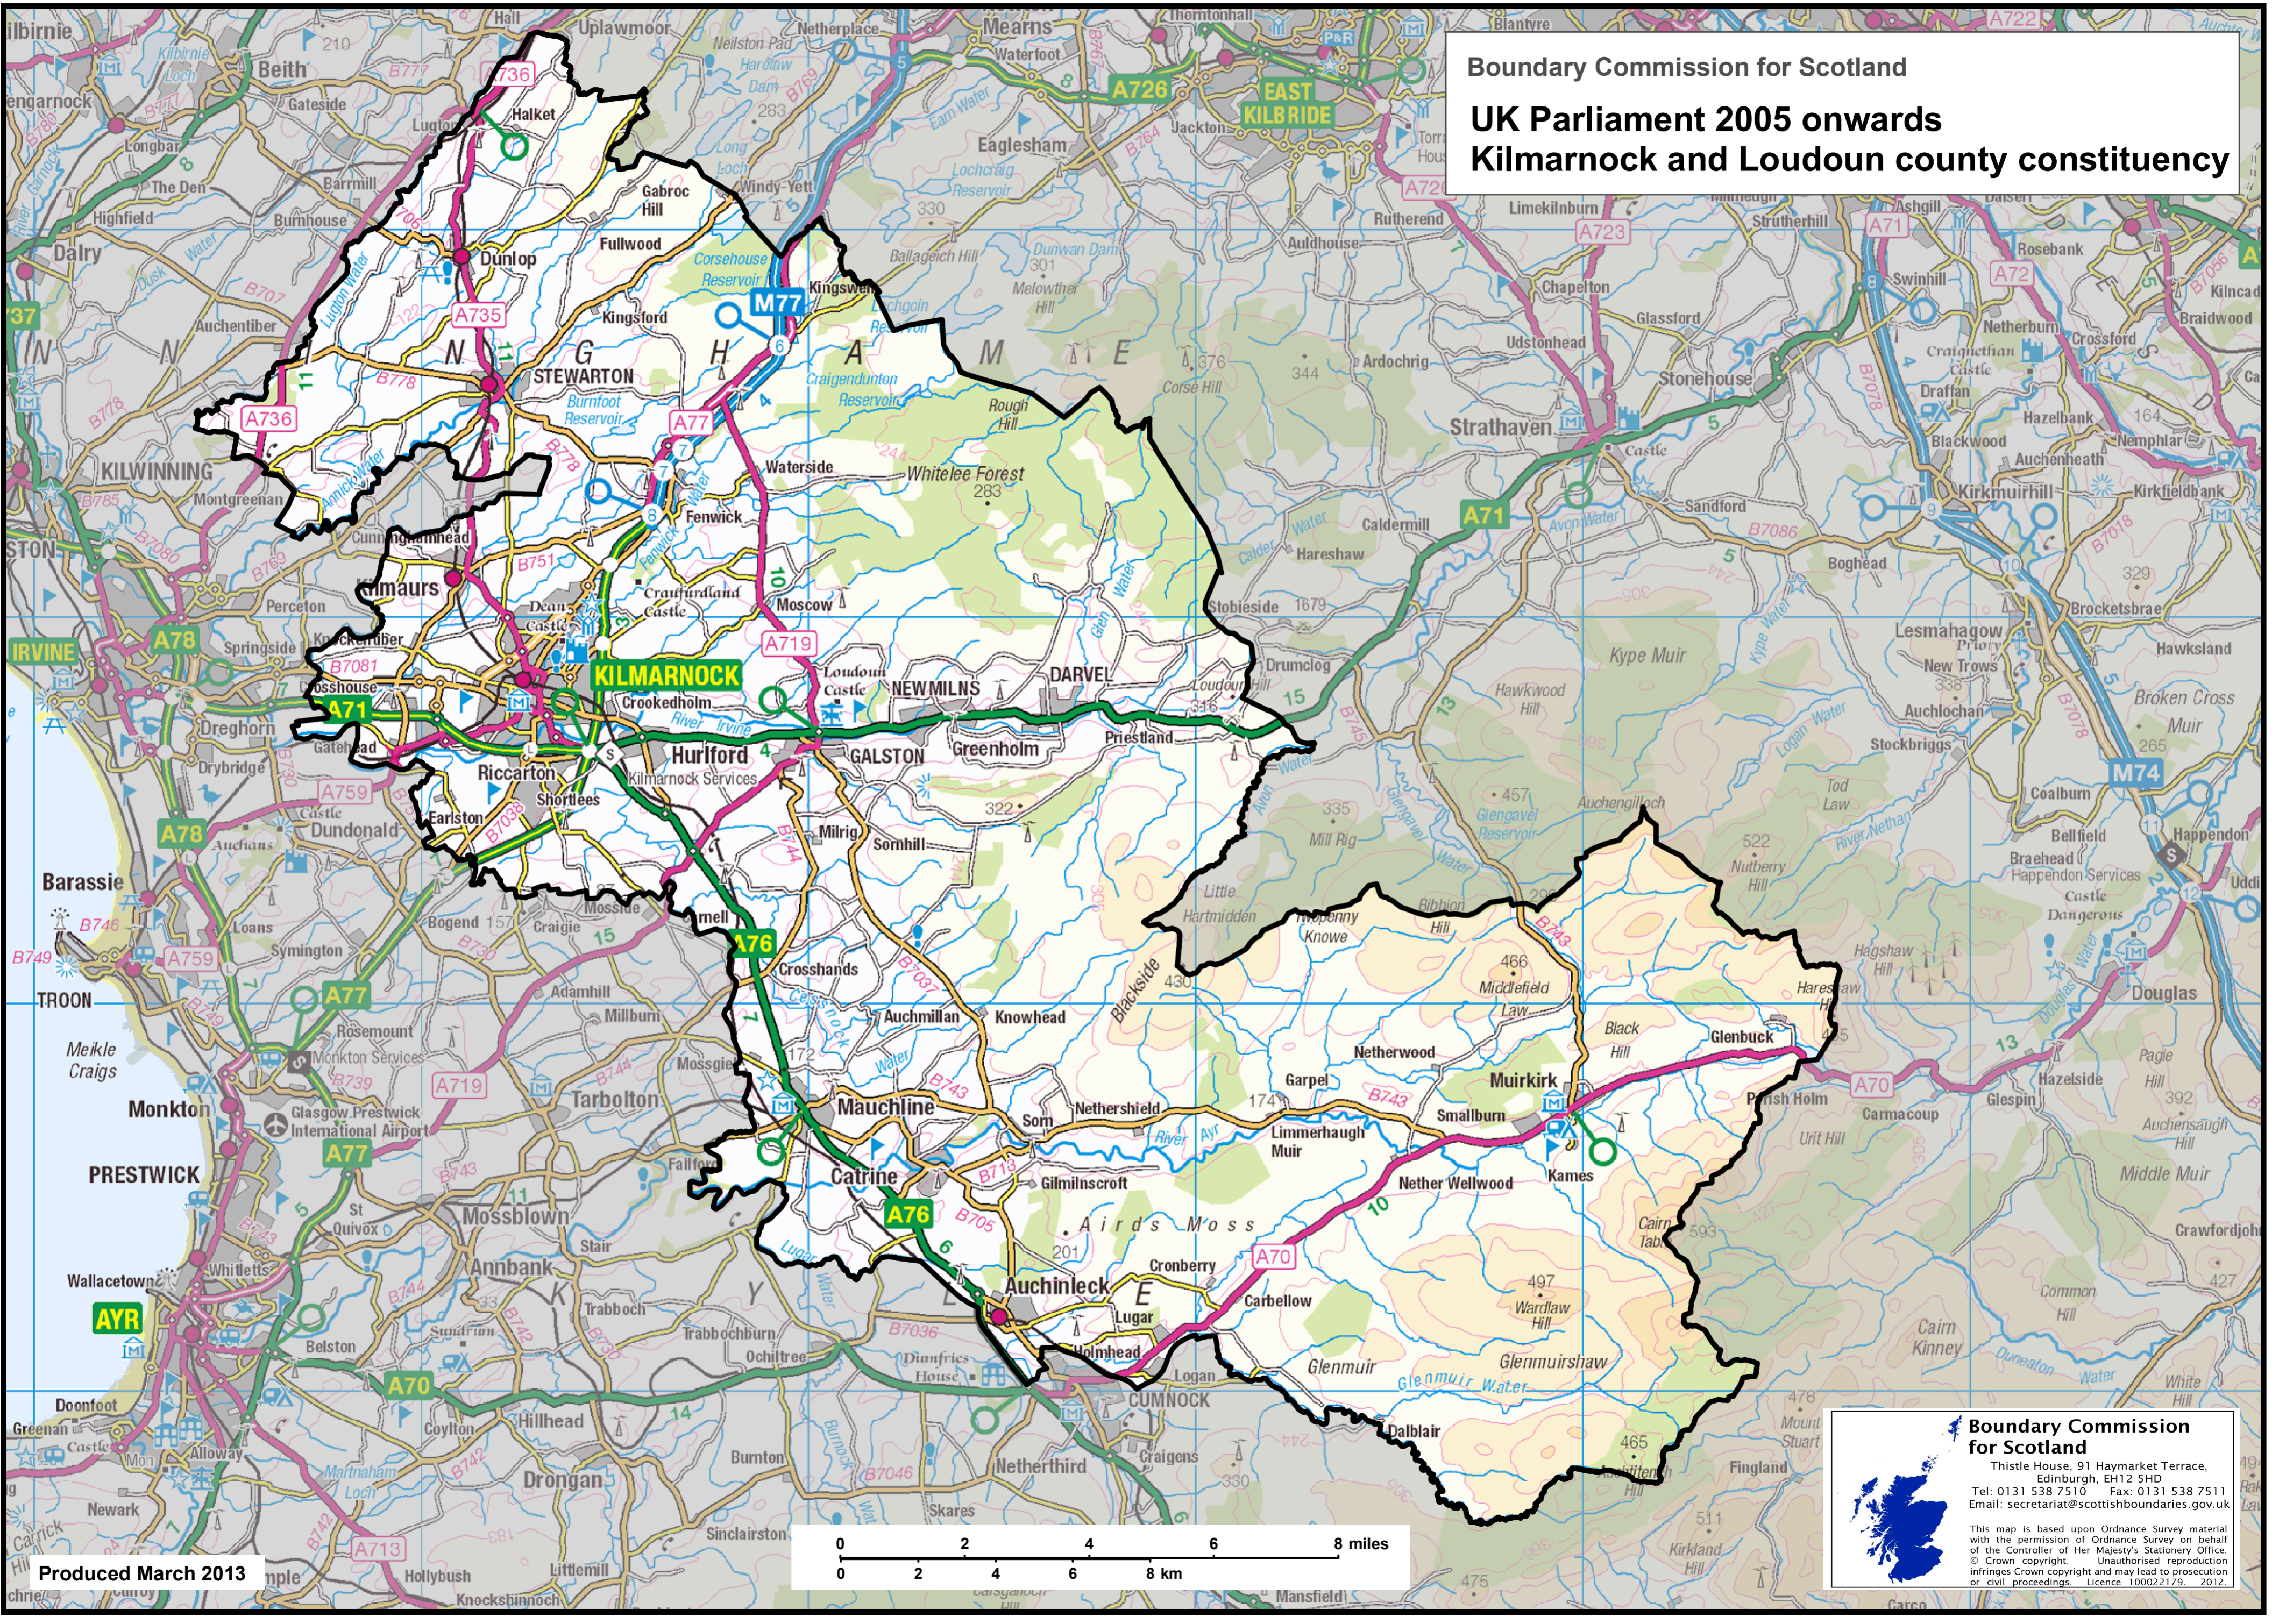

Boundary Commission for Scotland
UK Parliament 2005 onwards
Kilmarnock and Loudoun county constituency

Produced March 2013

Boundary Commission for Scotland
Thistle House, 91 Haymarket Terrace,
Edinburgh, EH12 5HD
Tel: 0131 538 7510 Fax: 0131 538 7511
Email: secretariat@scottishboundaries.gov.uk

This map is based upon Ordnance Survey material with the permission of Ordnance Survey on behalf of the Controller of Her Majesty's Stationery Office. © Crown copyright. Unauthorised reproduction infringes Crown copyright and may lead to prosecution or civil proceedings. Licence 100022179. 2012.