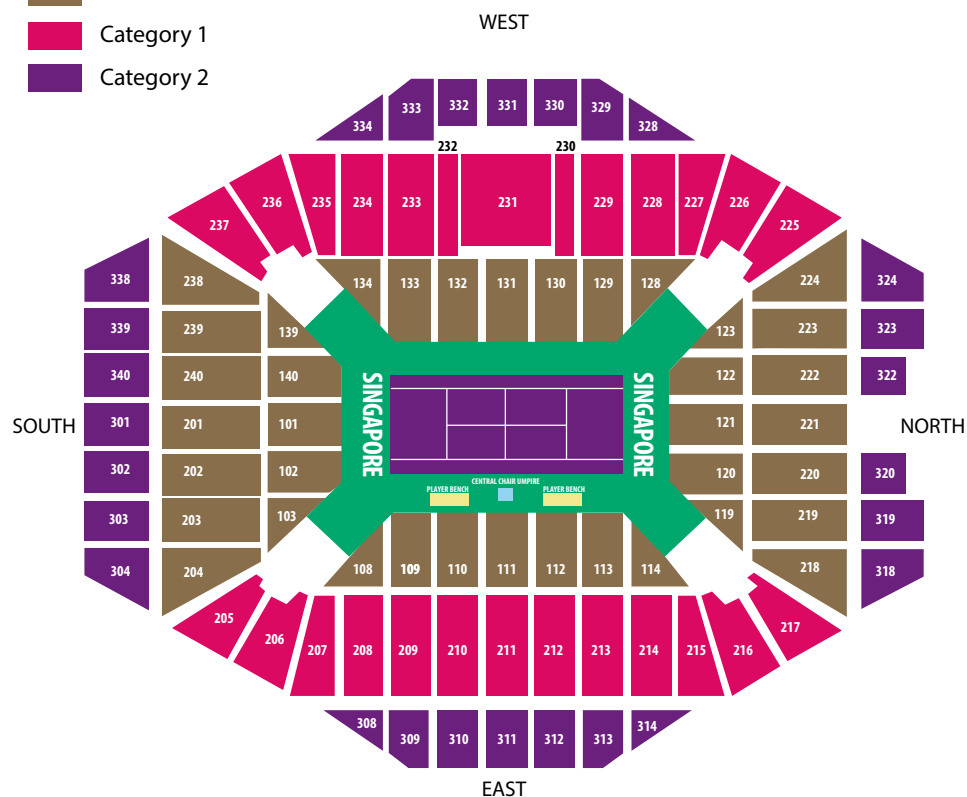

- Premium
- Category 1
- Category 2

*Seating plan is not drawn to scale | Ticket prices exclude booking fees | Colour indicates price category | Seating layout subject to change

Session	Date	Session Starts	Matches	Premium	Category 1	Category 2
1	25 Oct Sunday	11:00am	Doubles RR (1) Rising Stars Final (1) Singles RR (1)	$59.90	$29.90	$16.90
2	25 Oct Sunday	7:00pm	Singles RR (1) Doubles RR (1)	$94.90	$64.90	$32.90
3	26 Oct Monday	4:00pm	Doubles RR (1) Singles RR (2) Doubles RR (1)	$98.90	$67.90	$32.90
4	27 Oct Tuesday	1:00pm	Doubles RR (1) Singles RR (1)	$59.90	$26.90	$16.90
5	27 Oct Tuesday	6:30pm	Legends (1) Singles RR (1) Doubles RR (1)	$94.90	$58.90	$32.90
6	28 Oct Wednesday	1:00pm	Doubles RR (1) Singles RR (1)	$59.90	$26.90	$16.90
7	28 Oct Wednesday	6:30pm	Legends (1) Singles RR (1) Doubles RR (1)	$94.90	$58.90	$32.90
8	29 Oct Thursday	1:00pm	Doubles RR (1) Singles RR (1)	$59.90	$26.90	$16.90
9	29 Oct Thursday	6:30pm	Legends (1) Singles RR (1) Doubles RR (1)	$94.90	$58.90	$32.90
10	30 Oct Friday	11:30am	Doubles RR (1) Singles RR (2) Doubles RR (1)	$148.90	$94.90	$58.90
11	31 Oct Saturday	12:30pm	Doubles SF (1) Singles SF (1)	$148.90	$94.90	$58.90
12	31 Oct Saturday	6:30pm	Singles SF (1) Doubles SF (1)	$184.90	$117.90	$73.90
13	1 Nov Sunday	3:30pm	Doubles Final Singles Final	$225.90	$140.90	$84.90

Round Robin Sessions Flexi Pass

Choose 3 sessions from the round robin stage (Session 1-10) and receive a 10% savings on the cost of each ticket
Available to purchase either session 1 or 2 but not both sessions together in this package.

Premium Season Pass: $1,285.20

Cat 1 Season Pass: $783

Enjoy 10% savings on all sessions when purchasing a Premium or Cat 1 Season Pass
Limited number of packages available.

Concessions*

Senior Citizens and Students will enjoy a 5% concession rate on General Admission Tickets for Sessions 3 – 10.
Ticket holder must be in possession of valid photo ID at point of purchase and point of entry.

Doors open one hour before session starting time.

RR = Round Robin | SF = Semi Final

All prices are listed in SGD and include GST but not booking fees.

For details, visit www.sportshub.com.sg/WTAFinals or call +65 6333 5000 and +65 3158 7888

All details in this fact sheet are correct at time of publishing, and subject to change.

Schedule and format are provisional and subject to alteration without notice.