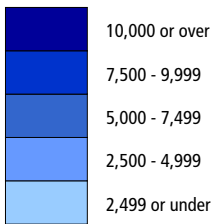

## Population density of London: by London borough, 2006

Population density, 2006  
(people per sq km)

- 1 Waltham Forest
- 2 Camden
- 3 Islington
- 4 Hackney
- 5 Tower Hamlets
- 6 Newham
- 7 Barking and Dagenham
- 8 Hammersmith and Fulham
- 9 Kensington and Chelsea
- 10 Westminster
- 11 City of London
- 12 Richmond upon Thames
- 13 Wandsworth
- 14 Lambeth
- 15 Southwark
- 16 Lewisham
- 17 Kingston upon Thames