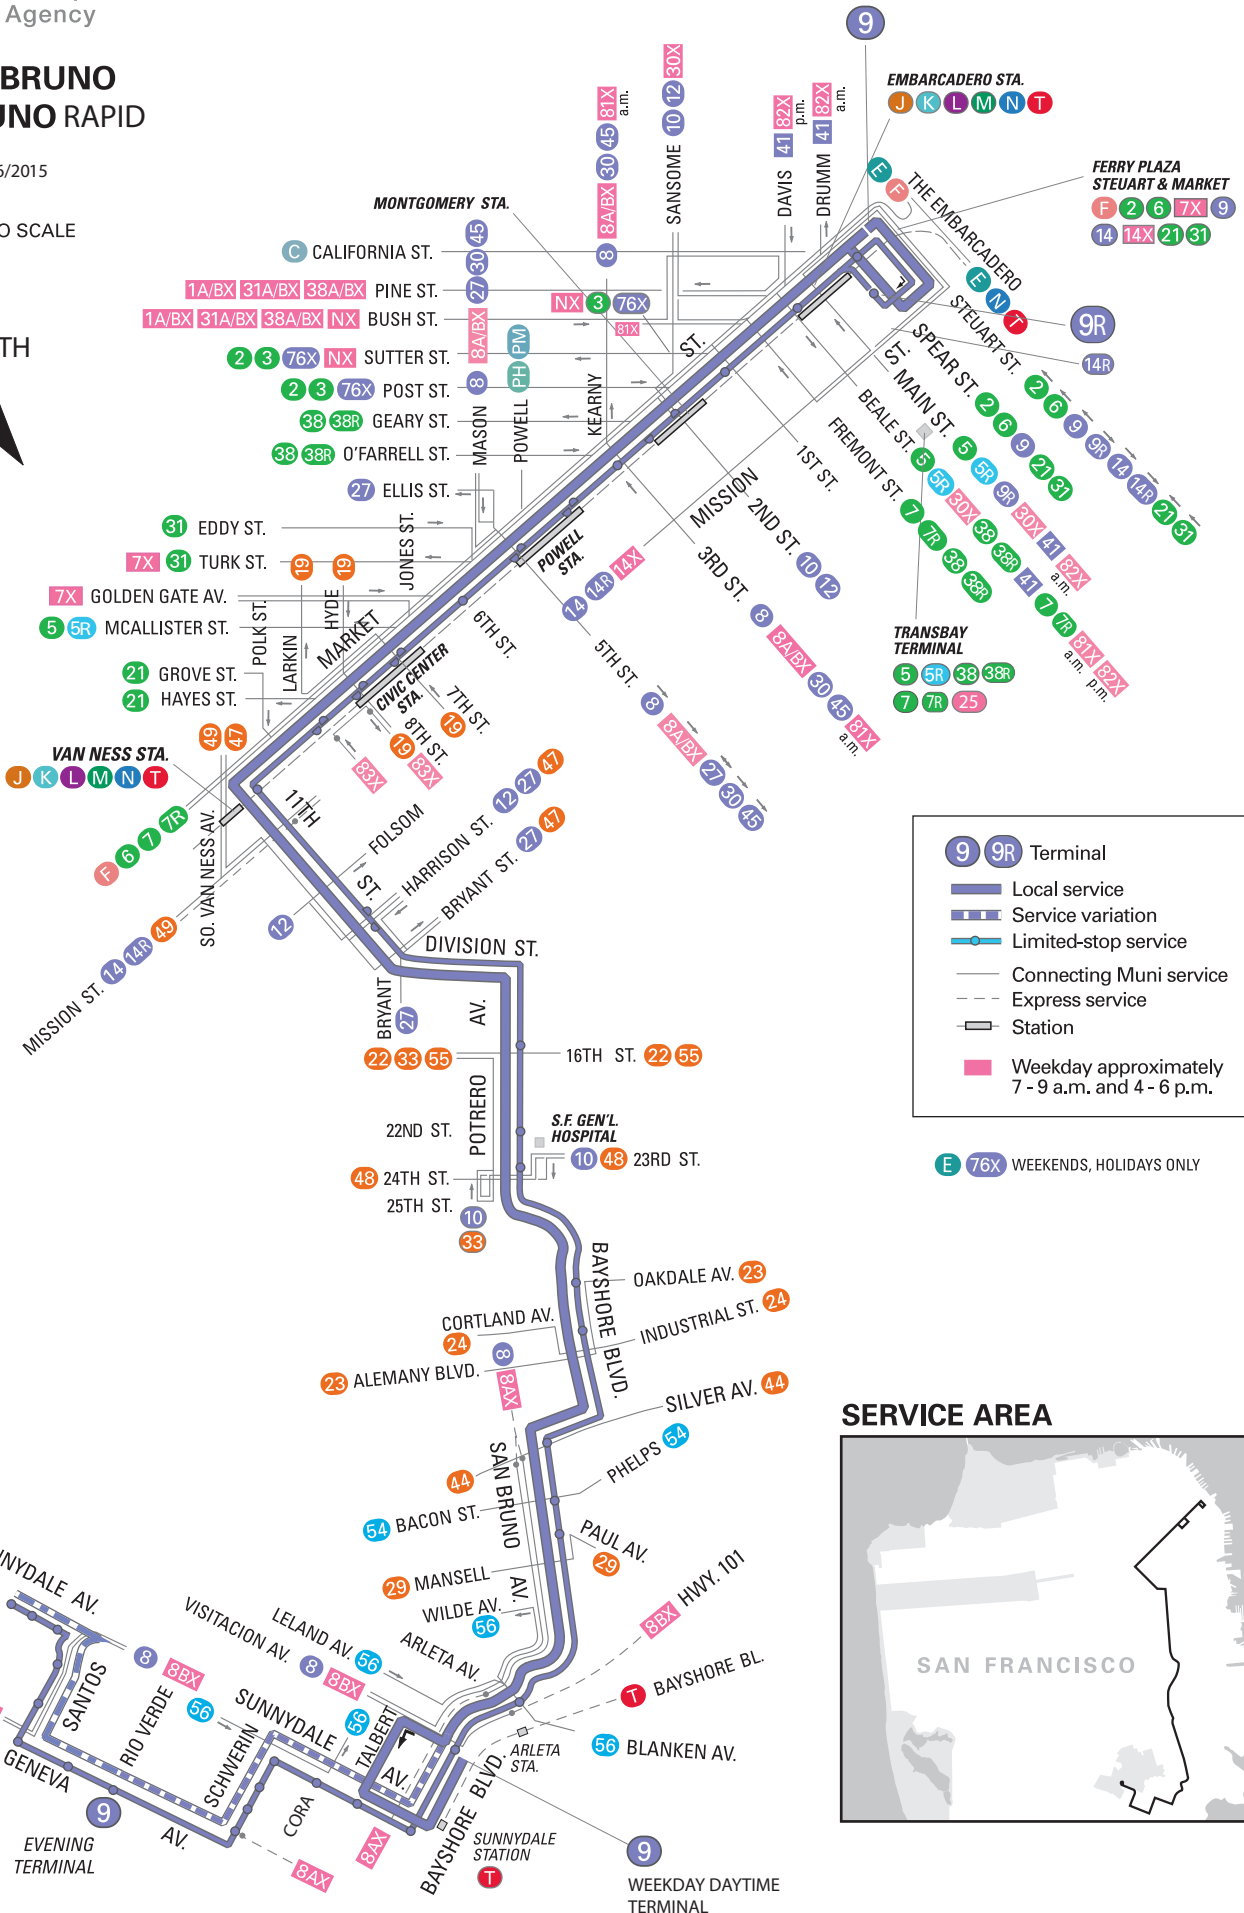

9 SAN BRUNO 9R SAN BRUNO RAPID

effective 9/26/2015

MAP NOT TO SCALE

NORTH

Legend:

- 9 9R Terminal
- Local service
- Service variation
- Limited-stop service
- Connecting Muni service
- Express service
- Station
- Weekday approximately 7 - 9 a.m. and 4 - 6 p.m.

E 76X WEEKENDS, HOLIDAYS ONLY

MORNING, WEEKEND TERMINAL

WEEKDAY DAYTIME ONLY

EVENING TERMINAL