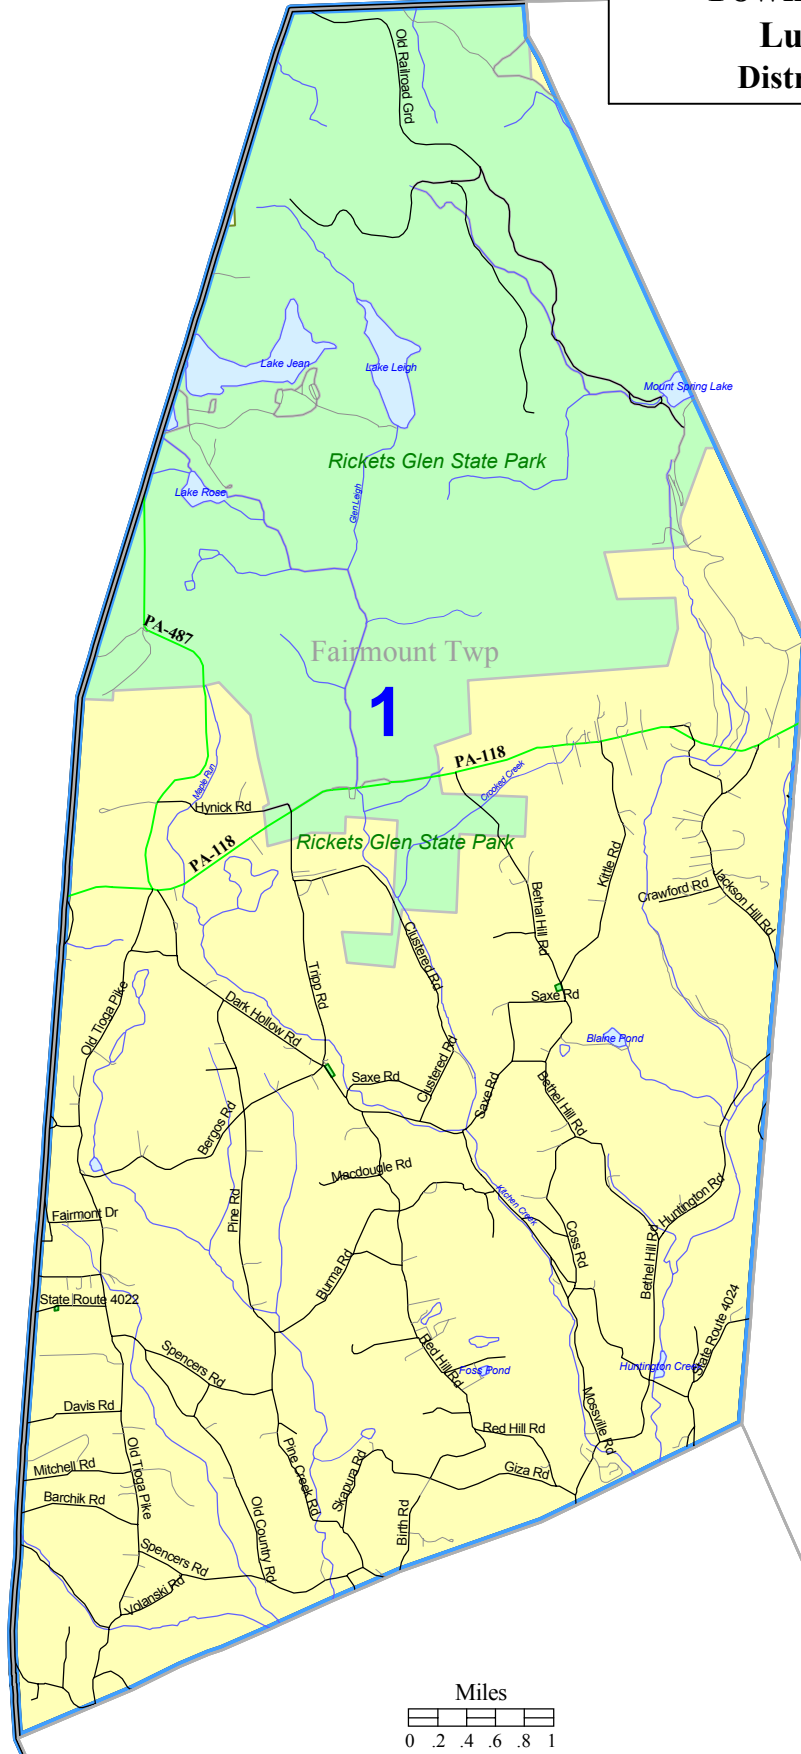

**Township of Fairmount**  
**Luzerne County, PA**  
**Districts - December 2006**

Ross Twp

**Legend**

-  Districts
-  City Street/Road
-  Railroad