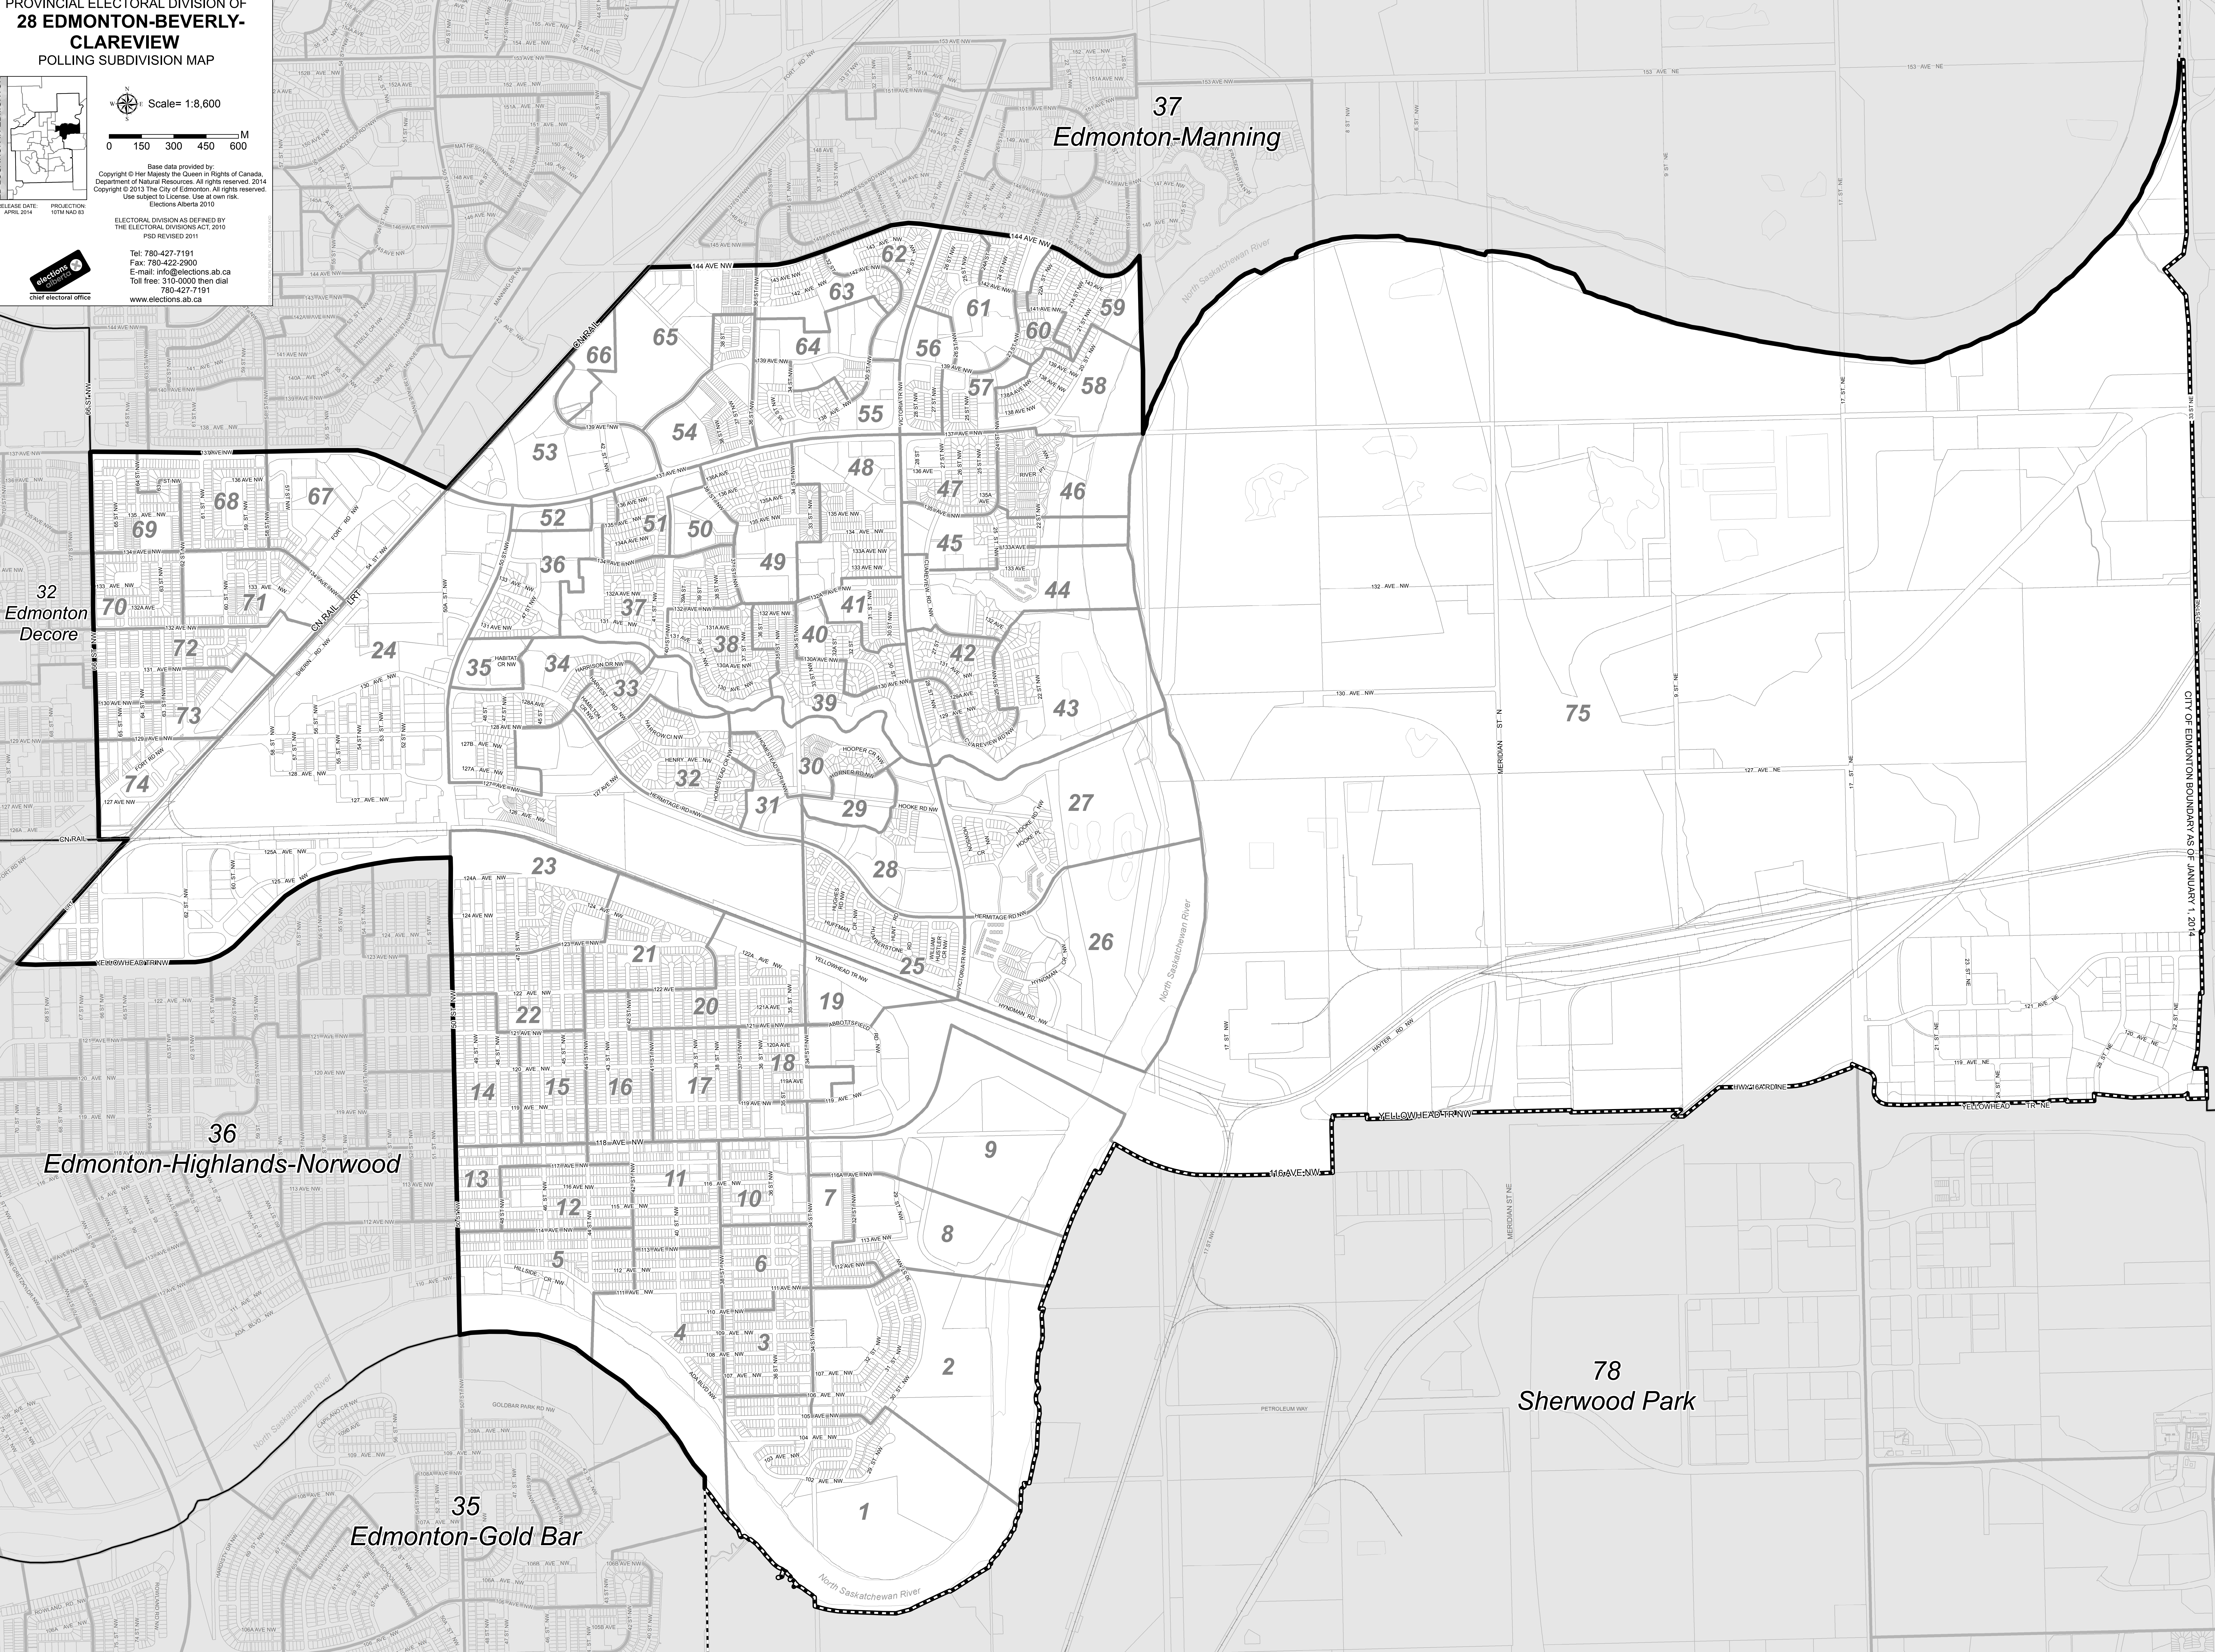

PROVINCIAL ELECTORAL DIVISION OF
28 EDMONTON-BEVERLY-CLAREVIEW
POLLING SUBDIVISION MAP

Base data provided by:
Copyright © Her Majesty the Queen in Rights of Canada,
Department of Natural Resources. All rights reserved. 2014
Copyright © 2013 The City of Edmonton. All rights reserved.
Use subject to License. Use at own risk.
Elections Alberta 2010

elections
ab.ca
chief electoral office

CITY OF EDMONTON BOUNDARY AS OF JANUARY 1, 2014