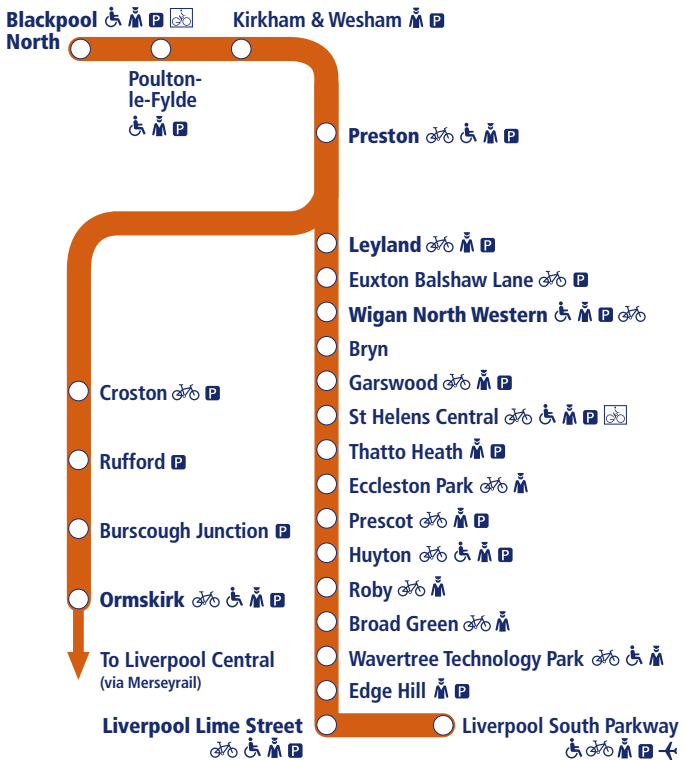

10

Train times

5 October – 12 December 2015

- Parking available 
- Staff in attendance 
- Bicycle store facility 
- Bike & Go 
- Airport Link 
- Disabled assistance available 

Liverpool to Wigan and Blackpool North

This timetable shows a summary of train services between Blackpool, Preston, Wigan and Liverpool and the complete train service between Preston and Ormskirk. Other trains run between Preston and Wigan.

Through trains and connections

At the side of the station name **a** means arrival time and **d** means departure time. If the train times are in **bold type** you won't have to change trains.

If your arrival time is shown in light type, change at the previous station whose time is printed in bold type unless a footnote gives other instructions.