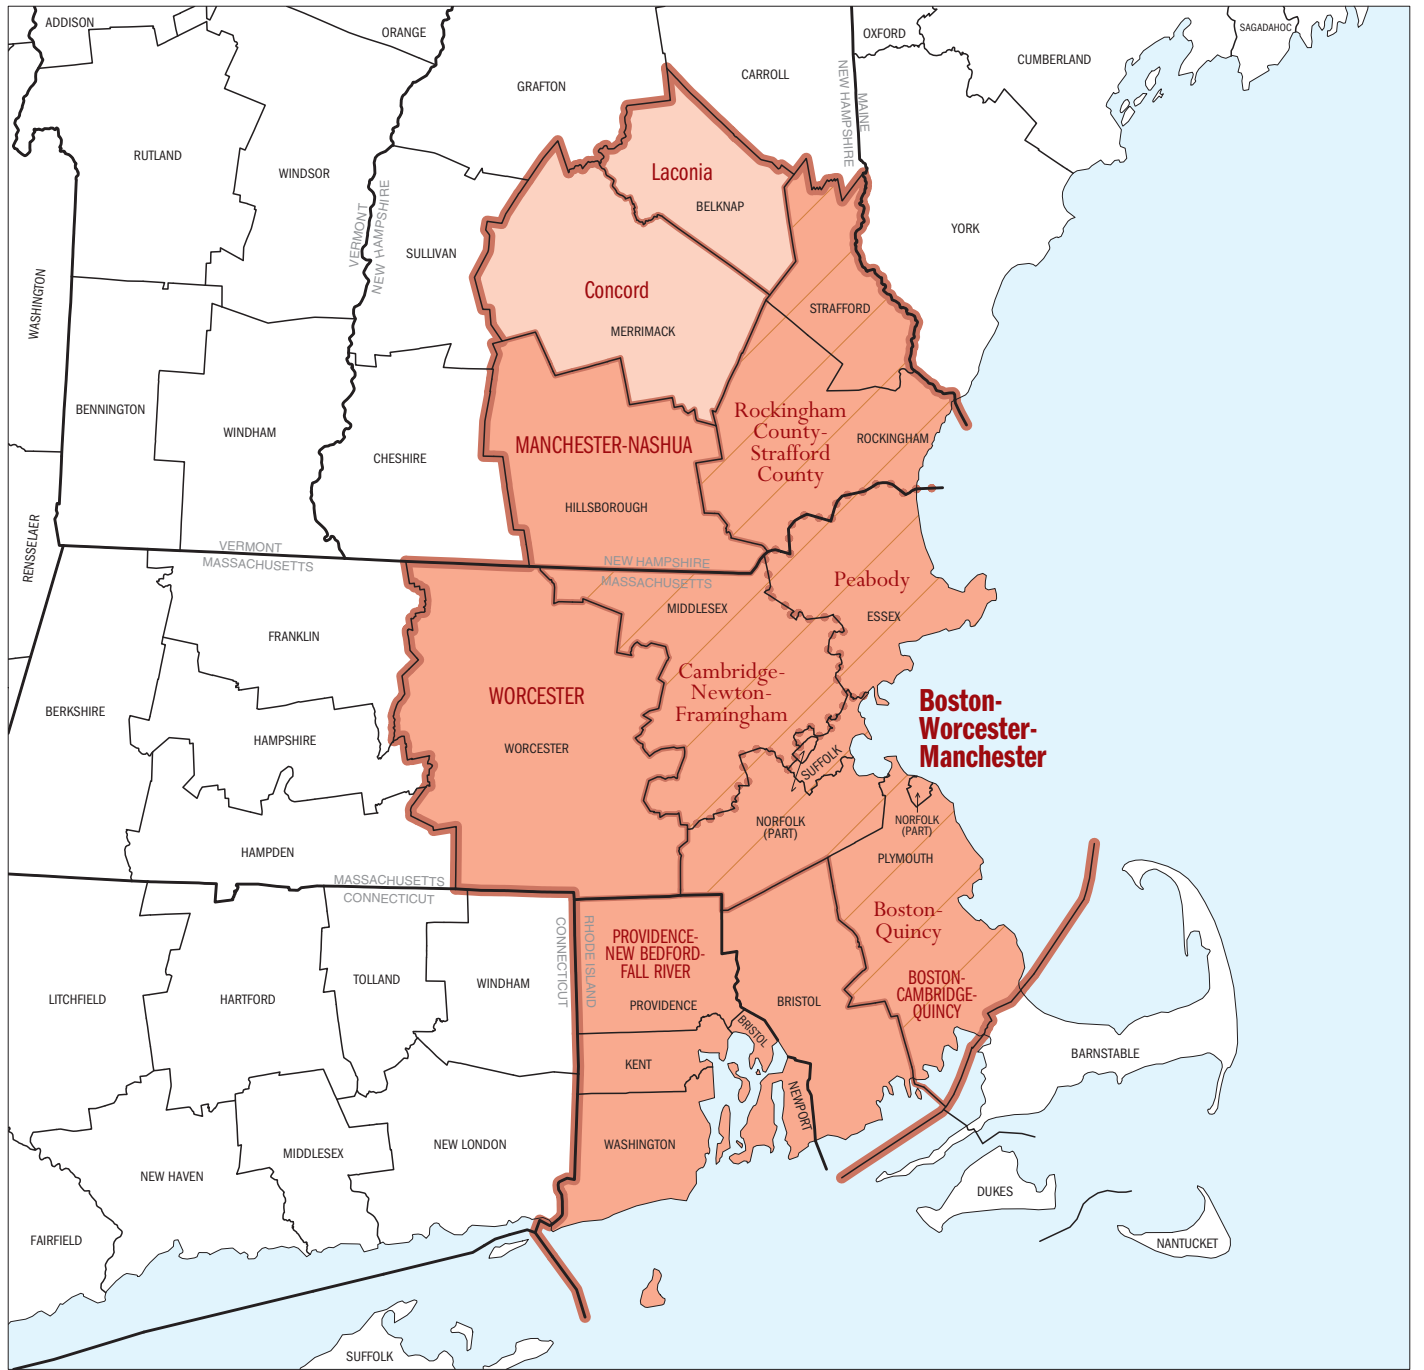

Boston-Worcester-Manchester, MA-RI-NH Combined Statistical Area

LEGEND

- Dallas-Fort Worth** Combined Statistical Area
- RICHMOND** Metropolitan Statistical Area
- Concord** Micropolitan Statistical Area
- Philadelphia** Metropolitan Division
- TEXAS** State
- HARRIS** County

Combined Statistical Area (CSA) and Metropolitan/Micropolitan Statistical Area (CBSA) boundaries and names are as of December 2006. All other boundaries and names are as of January 1, 2007.