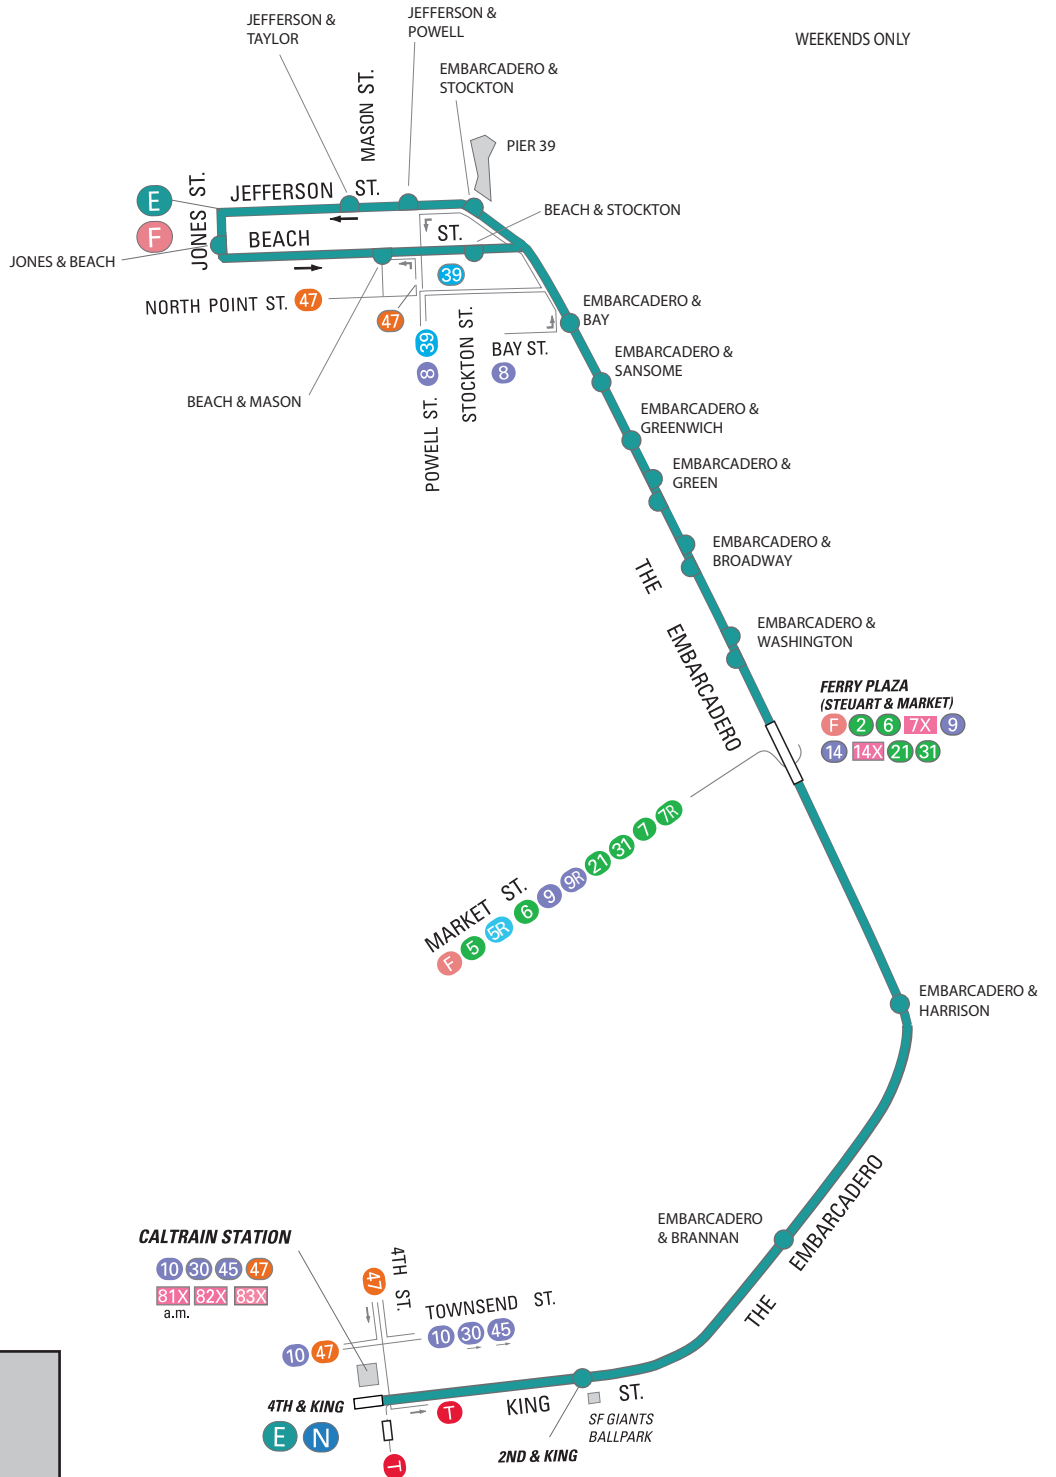

SFMTA
Municipal
Transportation
Agency

E EMBARCADERO

MAP NOT TO SCALE

effective 9/26/2015

WEEKENDS ONLY

- E Terminal
- Local service
- Connecting Muni service
- Express service
- Station
- Transfer Station

NORTH

SERVICE AREA