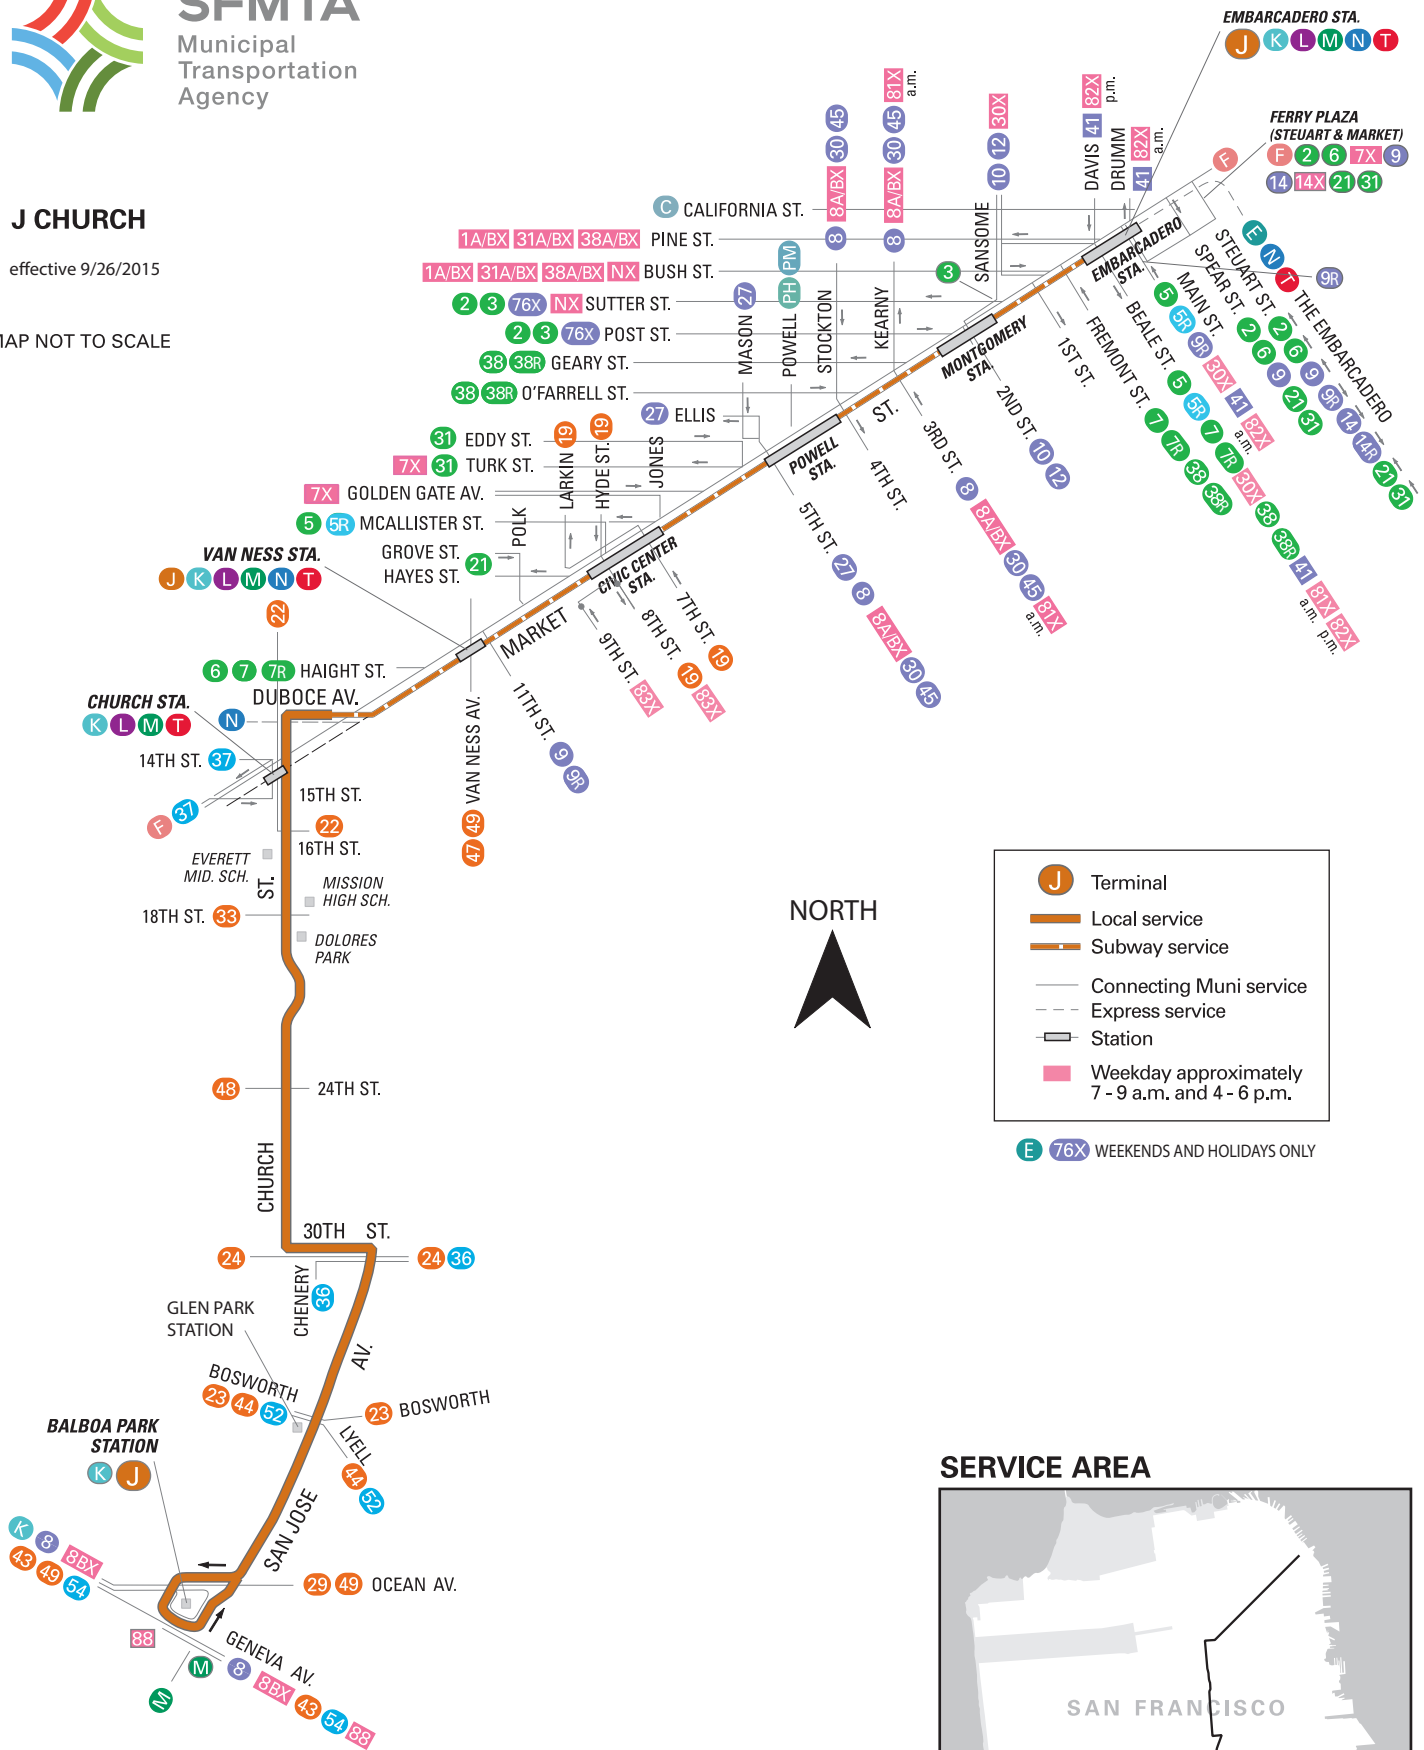

SFMTA
Municipal
Transportation
Agency

J CHURCH

effective 9/26/2015

MAP NOT TO SCALE

- Terminal
- Local service
- Subway service
- Connecting Muni service
- Express service
- Station
- Weekday approximately 7 - 9 a.m. and 4 - 6 p.m.

WEEKENDS AND HOLIDAYS ONLY

SERVICE AREA

SAN FRANCISCO