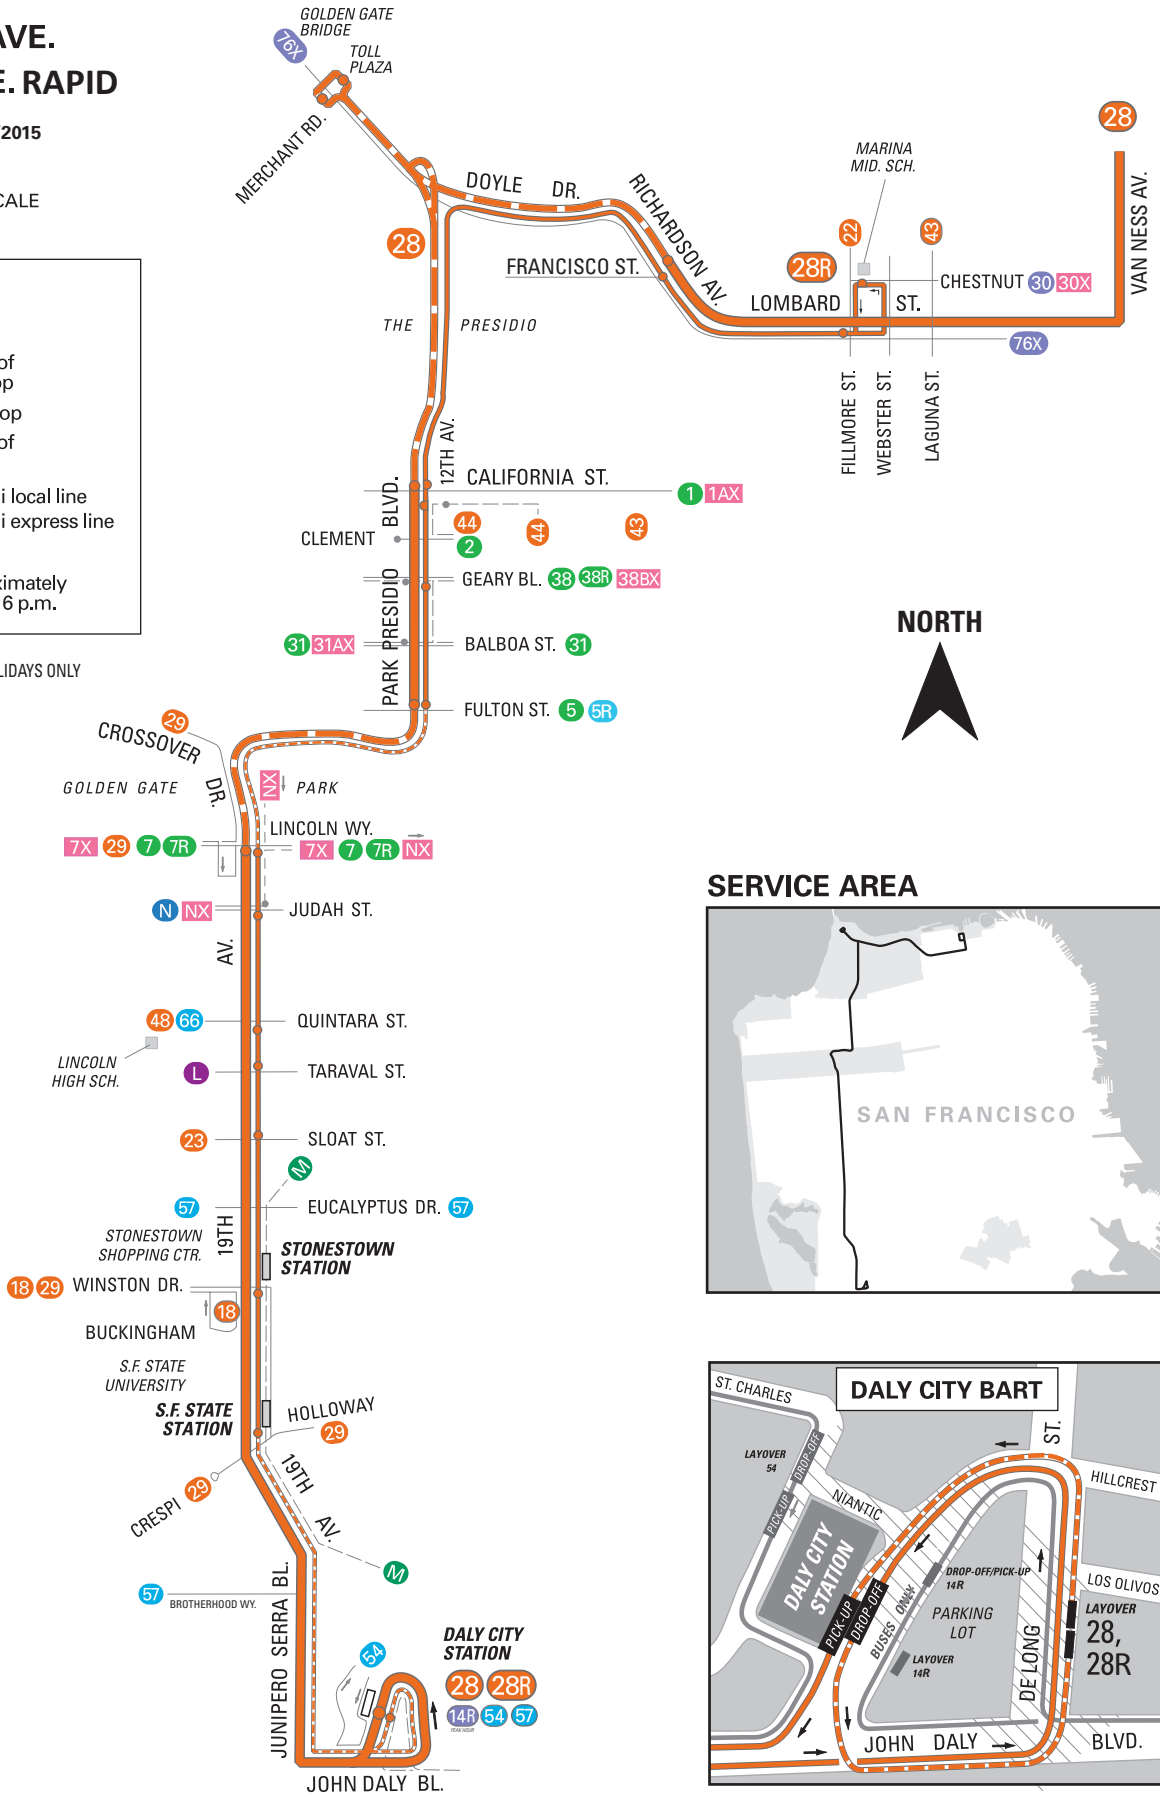

**28 19TH AVE.**  
**28R 19TH AVE. RAPID**

effective 9/26/2015

MAP NOT TO SCALE

**28 28R Terminal**

- Local service
- Express portion of local service / stop
- Rapid service / stop
- Express portion of rapid service
- Connecting Muni local line
- Connecting Muni express line
- Station
- Weekday approximately 7 - 9 a.m. and 4 - 6 p.m.

**76X WEEKENDS AND HOLIDAYS ONLY**

**SERVICE AREA**